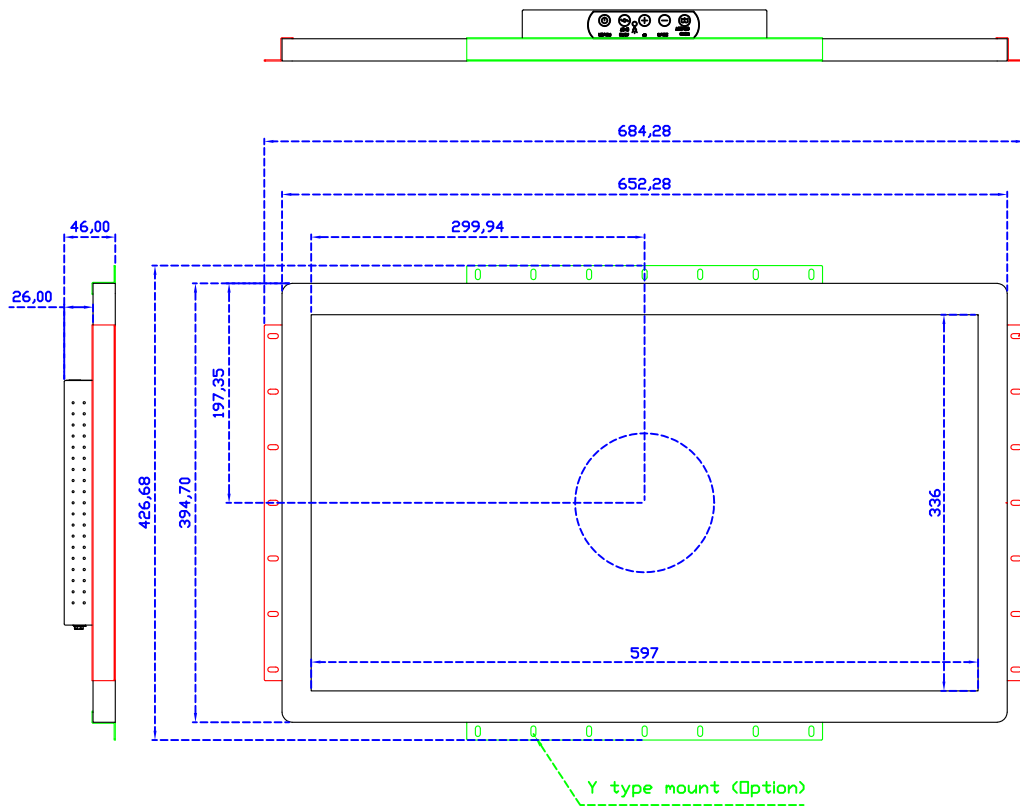

27" True Flat Projected capacitive Multi-Touch Monitor

Display Specifications :

| | |
|-----------------------|--|
| Active Area | 597 × 336 mm |
| Pixel Pitch | 0.31125 × 0.31125 mm |
| Brightness | 300 cd/m ² |
| Contrast Ratio | 3000 : 1 |
| Resolution | 1920 x 1080 (Full HD) |
| Viewing Angle | L/R178° ; U/D178° |
| Response Time | 12ms (Tr + Tf) |
| Display Colors | 16.7M |
| Display Modes | 640×480 ; 800×600 ; 1024×768 ; 1280×720 ; 1280×800 ; 1280×1024 ; 1360×768 ; 1440×900 ; 1680×1050 ; 1920×1080 |
| Signal input | VGA ; Audio ; Display Port ; HDMI |
| Speaker | 1W (8Ω) × 2 |
| OSD Keyboard | ⊕Power ⊕Auto adjust ⊕+ ⊕- ⊕Menu |
| Power Source | DC 12V (DC Jack Φ2.1mm) |
| Power Consumption | ≤25w |
| Storage 、 Operation | -20~60°C ; 0~50°C |
| VESA | 100×100 ; 200×100 mm |
| Casing Colors | Black (OEM other colors) |
| Casing Size 、 Weight | 652.5 × 394.9 × 46 mm ; 9 kg (W×H×D) (Without Stand) |
| Carton 、 gross weight | 730 × 560 × 300 mm ; 11.5 kg (W×H×D) |
| Accessory | VGA cable / HDMI cable / Audio cable / AC90~260V Adapter / Power cable / USB or RS232 cable / Cleaning wipes / Driver Disk ※DP cable (Optional) |

AIM-TMPCT270-R09W Y

3 Year Warranty
LCD Panel 1 Year

27" Touch Monitor.
(VESA Mount)

AIM-TMPCT240-R09W

X type mount (Default)

27" Embedded Touch Monitor.
(Open Frame)

AIM-TM0PPCT270-R09W

27" Desktop Touch Monitor.
(POS Stand)

AIM-TMPCT270-R09W V

27" Desktop Touch Monitor.
(Ergonomic Stand)

AIM-TMPCT270-R09W Y