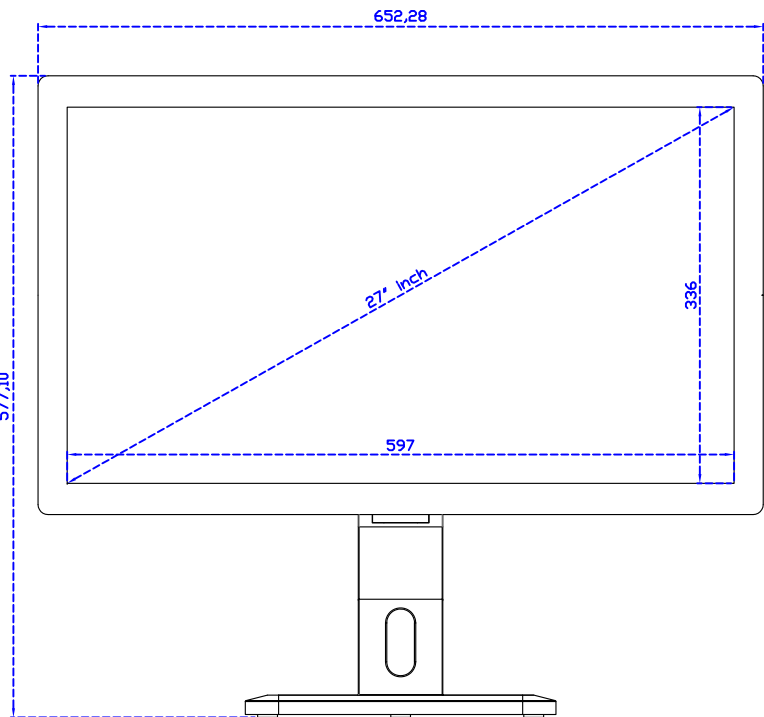

27" True Flat Projected capacitive Multi-Touch Monitor

Display Specifications :

| | |
|-----------------------|--|
| Active Area | 597 × 336 mm |
| Pixel Pitch | 0.31125 × 0.31125 mm |
| Brightness | 300 cd/m ² |
| Contrast Ratio | 3000 : 1 |
| Resolution | 1920 x 1080 (Full HD) |
| Viewing Angle | L/R178° ; U/D178° |
| Response Time | 12ms (Tr + Tf) |
| Display Colors | 16.7M |
| Display Modes | 640×480 ; 800×600 ; 1024×768 ; 1280×720 ; 1280×800 ; 1280×1024 ; 1360×768 ; 1440×900 ; 1680×1050 ; 1920×1080 |
| Signal input | VGA ; Audio ; Display Port ; HDMI |
| Speaker | 1W (8Ω) × 2 |
| OSD Keyboard | ⊕Power ⊕Auto adjust ⊕+ ⊕- ⊕Menu |
| Power Source | DC 12V (DC Jack Φ2.1mm) |
| Power Consumption | ≤25w |
| Storage 、 Operation | -20~60°C ; 0~50°C |
| VESA | 100×100 ; 200×100 mm |
| Casing Colors | Black (OEM other colors) |
| Casing Size 、 Weight | 652.5 × 394.9 × 46 mm ; 9 kg (W×H×D) (Without Stand) |
| Carton 、 gross weight | 730 × 560 × 300 mm ; 11.5 kg (W×H×D) |
| Accessory | VGA cable / HDMI cable / Audio cable / AC90~260V Adapter / Power cable / USB or RS232 cable / Cleaning wipes / Driver Disk ※DP cable (Optional) |

AIM-TMPCT270-R09W Y

3 Year Warranty
LCD Panel 1 Year

27" Touch Monitor.
(VESA Mount)

AIM-TMPCT240-R09W

X type mount (Default)

27" Embedded Touch Monitor.
(Open Frame)

AIM-TM0PPCT270-R09W

27" Desktop Touch Monitor.
(POS Stand)

AIM-TMPCT270-R09W V

27" Desktop Touch Monitor.
(Ergonomic Stand)

AIM-TMPCT270-R09W Y