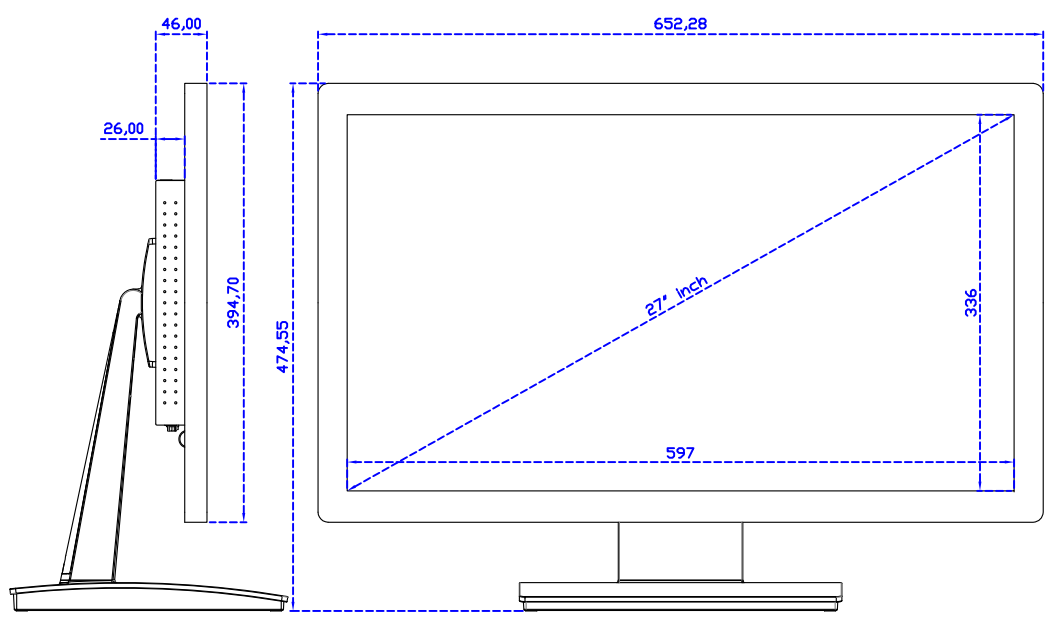

27" True Flat Projected capacitive Multi-Touch Monitor

Display Specifications :

| | |
|-----------------------|--|
| Active Area | 597 × 336 mm |
| Pixel Pitch | 0.31125 × 0.31125 mm |
| Brightness | 300 cd/m ² |
| Contrast Ratio | 3000 : 1 |
| Resolution | 1920 x 1080 (Full HD) |
| Viewing Angle | L/R178° ; U/D178° |
| Response Time | 12ms (Tr + Tf) |
| Display Colors | 16.7M |
| Display Modes | 640×480 ; 800×600 ; 1024×768 ; 1280×720 ; 1280×800 ; 1280×1024 ; 1360×768 ; 1440×900 ; 1680×1050 ; 1920×1080 |
| Signal input | VGA ; Audio ; Display Port ; HDMI |
| Speaker | 1W (8Ω) × 2 |
| OSD Keyboard | ⊕Power ⊕Auto adjust ⊕+ ⊕- ⊕Menu |
| Power Source | DC 12V (DC Jack Φ2.1mm) |
| Power Consumption | ≤25w |
| Storage 、 Operation | -20~60°C ; 0~50°C |
| VESA | 100×100 ; 200×100 mm |
| Casing Colors | Black (OEM other colors) |
| Casing Size 、 Weight | 652.5 × 394.9 × 46 mm ; 9 kg (W×H×D) (Without Stand) |
| Carton 、 gross weight | 730 × 560 × 300 mm ; 11.5 kg (W×H×D) |
| Accessory | VGA cable / HDMI cable / Audio cable / AC90~260V Adapter / Power cable / USB or RS232 cable / Cleaning wipes / Driver Disk ※DP cable (Optional) |

AIM-TMPCT270-R09W Y

3 Year Warranty
LCD Panel 1 Year

27" Touch Monitor.
(VESA Mount)

AIM-TMPCT240-R09W

X type mount (Default)

27" Embedded Touch Monitor.
(Open Frame)

AIM-TM0PPCT270-R09W

27" Desktop Touch Monitor.
(POS Stand)

AIM-TMPCT270-R09W V

27" Desktop Touch Monitor.
(Ergonomic Stand)

AIM-TMPCT270-R09W Y