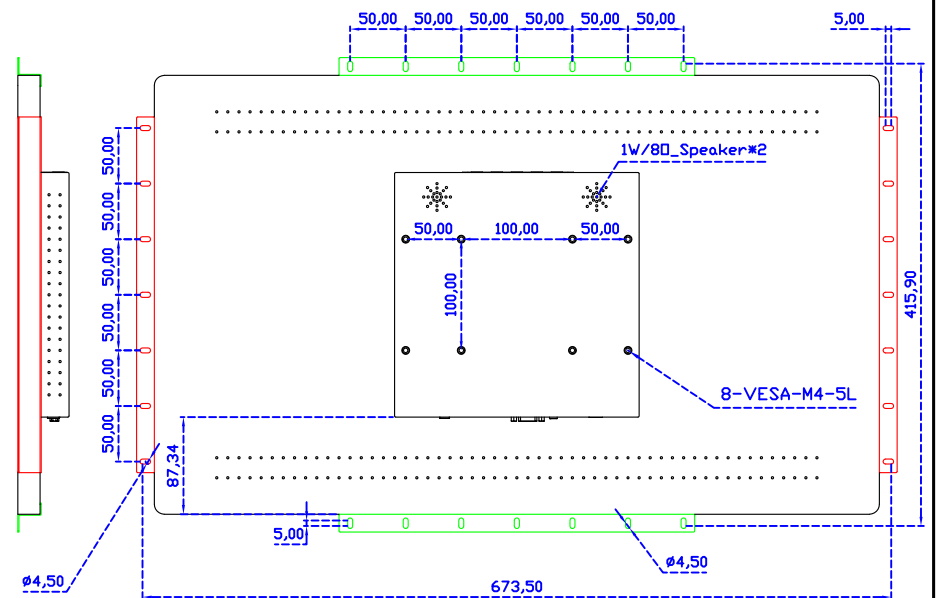

27" True Flat Projected capacitive Multi-Touch Monitor

Display Specifications :

| | |
|-----------------------|--|
| Active Area | 597 × 336 mm |
| Pixel Pitch | 0.31125 × 0.31125 mm |
| Brightness | 300 cd/m ² |
| Contrast Ratio | 3000 : 1 |
| Resolution | 1920 x 1080 (Full HD) |
| Viewing Angle | L/R178° ; U/D178° |
| Response Time | 12ms (Tr + Tf) |
| Display Colors | 16.7M |
| Display Modes | 640×480 ; 800×600 ; 1024×768 ; 1280×720 ; 1280×800 ; 1280×1024 ; 1360×768 ; 1440×900 ; 1680×1050 ; 1920×1080 |
| Signal input | VGA ; Audio ; Display Port ; HDMI |
| Speaker | 1W (8Ω) × 2 |
| OSD Keyboard | ⊕Power ⊕Auto adjust ⊕+ ⊕- ⊕Menu |
| Power Source | DC 12V (DC Jack Φ2.1mm) |
| Power Consumption | ≤25w |
| Storage 、 Operation | -20~60°C ; 0~50°C |
| VESA | 100×100 ; 200×100 mm |
| Casing Colors | Black (OEM other colors) |
| Casing Size 、 Weight | 652.5 × 394.9 × 46 mm ; 9 kg (W×H×D) (Without Stand) |
| Carton 、 gross weight | 730 × 560 × 300 mm ; 11.5 kg (W×H×D) |
| Accessory | VGA cable / HDMI cable / Audio cable / AC90~260V Adapter / Power cable / USB or RS232 cable / Cleaning wipes / Driver Disk ※DP cable (Optional) |

AIM-TMPCT270-R09W Y

3 Year Warranty
LCD Panel 1 Year

27" Touch Monitor.
(VESA Mount)

AIM-TMPCT240-R09W

X type mount (Default)

27" Embedded Touch Monitor.
(Open Frame)

AIM-TM0PPCT270-R09W

27" Desktop Touch Monitor.
(POS Stand)

AIM-TMPCT270-R09W V

27" Desktop Touch Monitor.
(Ergonomic Stand)

AIM-TMPCT270-R09W Y