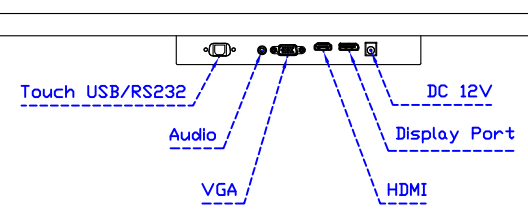

Software Feature :

| | |
|-------------------|---|
| Draw Test | Position and linearity verification |
| Controller | Support multiple controller |
| Languages | English · Simple Chinese · Traditional Chinese · Japanese · French · German · Spanish · Korean · Arabic · Czech · Danish · Dutch · Greek · Hungarian · Italian · Norwegian · Russian · Polish · Portuguese · Slovenian · Swedish · Thai · Turkish |
| Mouse Emulator | Right / left button emulation. Auto Right / left Click (PDA function) |
| Touch Style | Drawing a Mode · button a Mode · Touch Off/ on Switch |
| Double Click | Configurable double click speed · Configurable double click area |
| Sound Modes | No sound · Touch down · Touch up |
| Display Support | display rotation · Support multiple monitors |
| Division Pattern | Support two halves and four parts with touch function, you can also create your own division patterns. |
| Settings: | |
| Edge compensation | Support edge compensation and you can also add your own numbers for it. |
| Support O.S | All Windows-32/64bit O.S Android ; Linux ; MAC |

AIM-TMPCT270-R09W Y

3 Year Warranty
LCD Panel 1 Year

27" Touch Monitor.
(VESA Mount)

AIM-TMPCT240-R09W

X type mount (Default)

27" Embedded Touch Monitor.
(Open Frame)

AIM-TM0PPCT270-R09W

27" Desktop Touch Monitor.
(POS Stand)