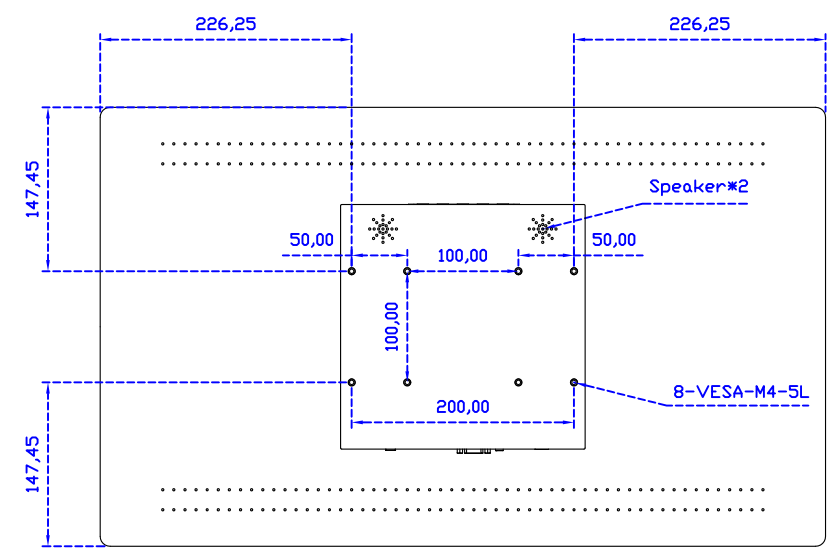

27" True Flat Projected capacitive Multi-Touch Monitor

Display Specifications :

| | |
|-----------------------|--|
| Active Area | 597 × 336 mm |
| Pixel Pitch | 0.31125 × 0.31125 mm |
| Brightness | 300 cd/m ² |
| Contrast Ratio | 3000 : 1 |
| Resolution | 1920 x 1080 (Full HD) |
| Viewing Angle | L/R178° ; U/D178° |
| Response Time | 12ms (Tr + Tf) |
| Display Colors | 16.7M |
| Display Modes | 640×480 ; 800×600 ; 1024×768 ; 1280×720 ; 1280×800 ; 1280×1024 ; 1360×768 ; 1440×900 ; 1680×1050 ; 1920×1080 |
| Signal input | VGA ; Audio ; Display Port ; HDMI |
| Speaker | 1W (8Ω) × 2 |
| OSD Keyboard | ⊕Power ⊕Auto adjust ⊕+ ⊕- ⊕Menu |
| Power Source | DC 12V (DC Jack Φ2.1mm) |
| Power Consumption | ≤25w |
| Storage 、 Operation | -20~60°C ; 0~50°C |
| VESA | 100×100 ; 200×100 mm |
| Casing Colors | Black (OEM other colors) |
| Casing Size 、 Weight | 652.5 × 394.9 × 46 mm ; 9 kg (W×H×D) (Without Stand) |
| Carton 、 gross weight | 730 × 560 × 300 mm ; 11.5 kg (W×H×D) |
| Accessory | VGA cable / HDMI cable / Audio cable / AC90~260V Adapter / Power cable / USB or RS232 cable / Cleaning wipes / Driver Disk ※DP cable (Optional) |

AIM-TMPCT270-R09W Y

3 Year Warranty
LCD Panel 1 Year

27" Touch Monitor.
(VESA Mount)

AIM-TMPCT240-R09W

X type mount (Default)

27" Embedded Touch Monitor.
(Open Frame)

AIM-TM0PPCT270-R09W

27" Desktop Touch Monitor.
(POS Stand)

AIM-TMPCT270-R09W V

27" Desktop Touch Monitor.
(Ergonomic Stand)

AIM-TMPCT270-R09W Y