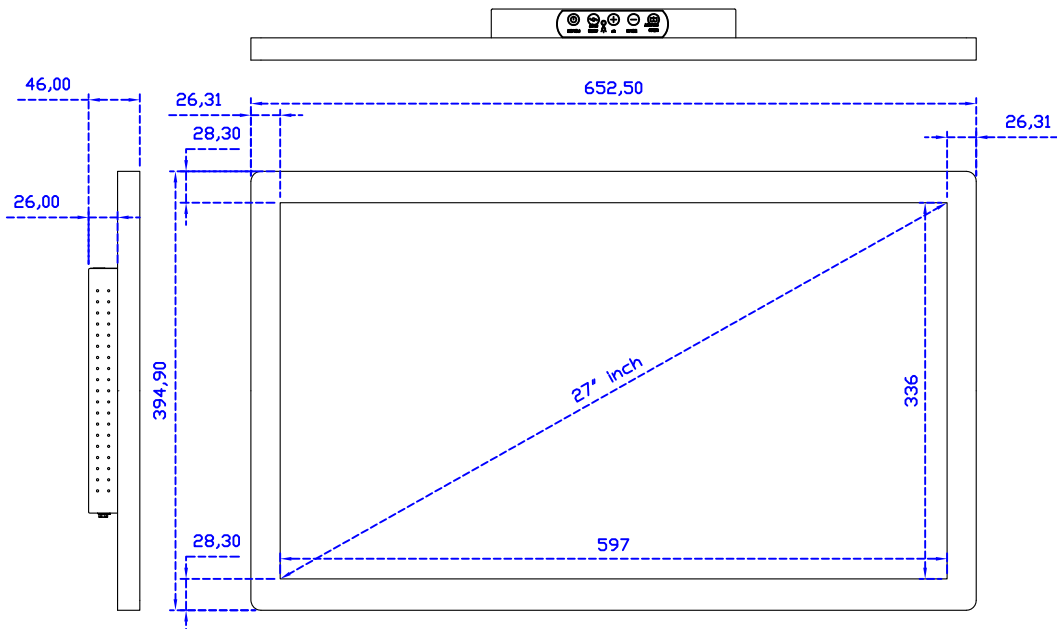

27" True Flat Projected capacitive Multi-Touch Monitor

Display Specifications :

| | |
|-----------------------|--|
| Active Area | 597 × 336 mm |
| Pixel Pitch | 0.31125 × 0.31125 mm |
| Brightness | 300 cd/m ² |
| Contrast Ratio | 3000 : 1 |
| Resolution | 1920 x 1080 (Full HD) |
| Viewing Angle | L/R178° ; U/D178° |
| Response Time | 12ms (Tr + Tf) |
| Display Colors | 16.7M |
| Display Modes | 640×480 ; 800×600 ; 1024×768 ; 1280×720 ; 1280×800 ; 1280×1024 ; 1360×768 ; 1440×900 ; 1680×1050 ; 1920×1080 |
| Signal input | VGA ; Audio ; Display Port ; HDMI |
| Speaker | 1W (8Ω) × 2 |
| OSD Keyboard | ⊕Power ⊕Auto adjust ⊕+ ⊕- ⊕Menu |
| Power Source | DC 12V (DC Jack Φ2.1mm) |
| Power Consumption | ≤25w |
| Storage 、 Operation | -20~60°C ; 0~50°C |
| VESA | 100×100 ; 200×100 mm |
| Casing Colors | Black (OEM other colors) |
| Casing Size 、 Weight | 652.5 × 394.9 × 46 mm ; 9 kg (W×H×D) (Without Stand) |
| Carton 、 gross weight | 730 × 560 × 300 mm ; 11.5 kg (W×H×D) |
| Accessory | VGA cable / HDMI cable / Audio cable / AC90~260V Adapter / Power cable / USB or RS232 cable / Cleaning wipes / Driver Disk ※DP cable (Optional) |

AIM-TMPCT270-R09W Y

3 Year Warranty
LCD Panel 1 Year

27" Touch Monitor.
(VESA Mount)

AIM-TMPCT240-R09W

X type mount (Default)

27" Embedded Touch Monitor.
(Open Frame)

AIM-TM0PPCT270-R09W

27" Desktop Touch Monitor.
(POS Stand)

AIM-TMPCT270-R09W V

27" Desktop Touch Monitor.
(Ergonomic Stand)

AIM-TMPCT270-R09W Y