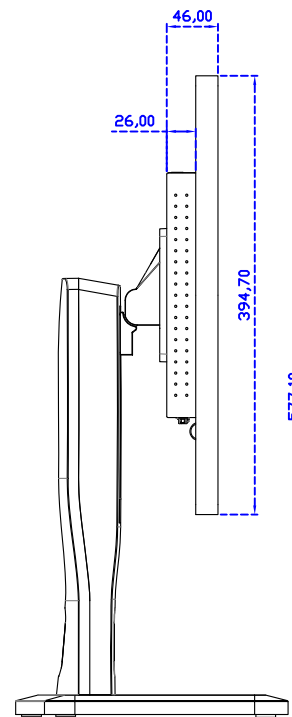

27" True Flat Projected capacitive Multi-Touch Monitor

Display Specifications :

| | |
|-----------------------|--|
| Active Area | 597 × 336 mm |
| Pixel Pitch | 0.31125 × 0.31125 mm |
| Brightness | 300 cd/m ² |
| Contrast Ratio | 3000 : 1 |
| Resolution | 1920 x 1080 (Full HD) |
| Viewing Angle | L/R178° ; U/D178° |
| Response Time | 12ms (Tr + Tf) |
| Display Colors | 16.7M |
| Display Modes | 640×480 ; 800×600 ; 1024×768 ; 1280×720 ; 1280×800 ; 1280×1024 ; 1360×768 ; 1440×900 ; 1680×1050 ; 1920×1080 |
| Signal input | VGA ; Audio ; Display Port ; HDMI |
| Speaker | 1W (8Ω) × 2 |
| OSD Keyboard | ⊕Power ⊕Auto adjust ⊕+ ⊕- ⊕Menu |
| Power Source | DC 12V (DC Jack Φ2.1mm) |
| Power Consumption | ≤25w |
| Storage 、 Operation | -20~60°C ; 0~50°C |
| VESA | 100×100 ; 200×100 mm |
| Casing Colors | Black (OEM other colors) |
| Casing Size 、 Weight | 652.5 × 394.9 × 46 mm ; 9 kg (W×H×D) (Without Stand) |
| Carton 、 gross weight | 730 × 560 × 300 mm ; 11.5 kg (W×H×D) |
| Accessory | VGA cable / HDMI cable / Audio cable / AC90~260V Adapter / Power cable / USB or RS232 cable / Cleaning wipes / Driver Disk ※DP cable (Optional) |

AIM-TMPCT270-R09W Y

3 Year Warranty
LCD Panel 1 Year

27" Touch Monitor.
(VESA Mount)

AIM-TMPCT240-R09W

X type mount (Default)

27" Embedded Touch Monitor.
(Open Frame)

AIM-TM0PPCT270-R09W

27" Desktop Touch Monitor.
(POS Stand)

AIM-TMPCT270-R09W V

27" Desktop Touch Monitor.
(Ergonomic Stand)

AIM-TMPCT270-R09W Y