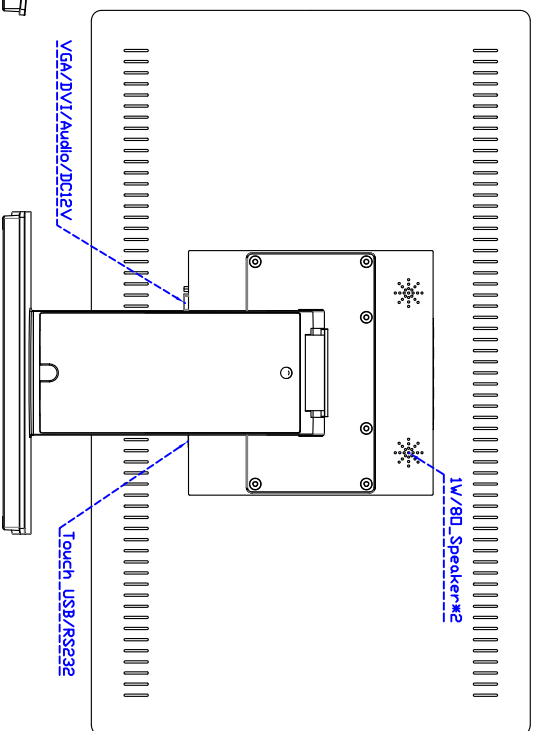

27" Desktop Touch Monitor

AIM-TMPCT270-R03WV