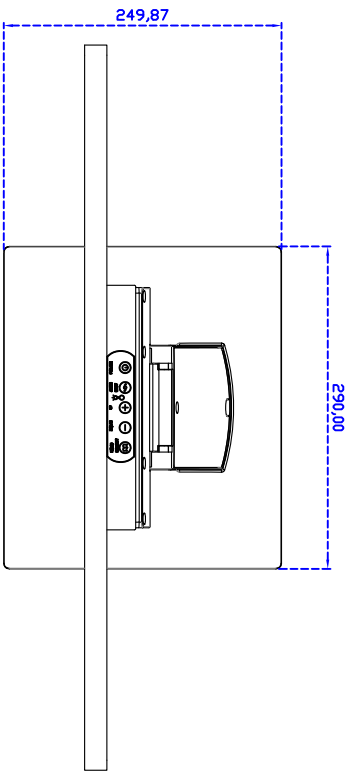

27" Desktop Touch Monitor

AIM-TMPCT270-R03WV