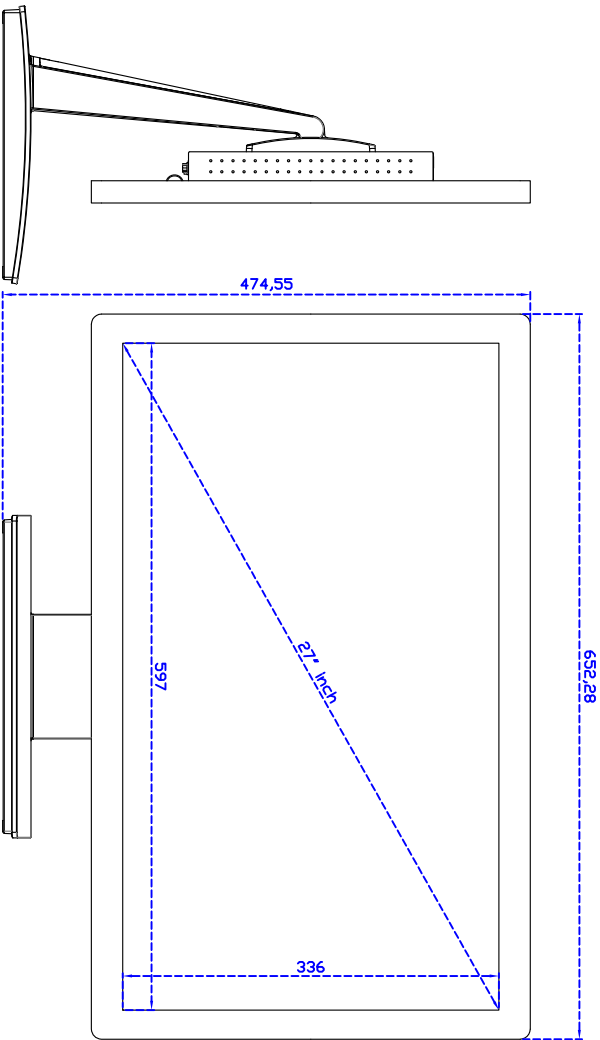

27" Desktop Touch Monitor

AIM-TMPCT270-R03WV