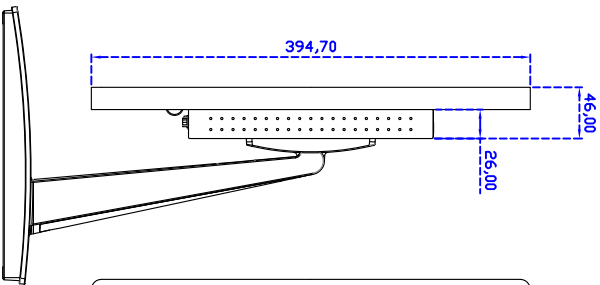

27" Desktop Touch Monitor

AIM-TMPCT270-R03WV