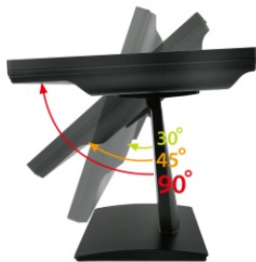

27" inch Touch Monitor "POS-styler" (Pure Flat Project Capacitive Multi-Touch)

Products application :

- POS Terminal
- Industrial PC
- Kiosk
- Gaming
- Medical apparatus
- Personal computer
- Mobile GPS
- Office automation
- Security system of the house
- Car-mounted amusement
- Military equipment
- Communicate

27" inch Touch Monitor "POS-styler" (Pure Flat Project Capacitive Multi-Touch)

Display Specifications :

Active Area	597 × 336 mm
Pixel Pitch	0.31125 × 0.31125 mm
Brightness	300 cd/m ²
Contrast Ratio	3000 : 1
Resolution	1920 × 1080 (Full HD)
Viewing Angle	左右 178° ; 上下 178°
Response Time	12 ms (Tr + Tf)
Display Colors	16.7M
Display Modes	640×480 ; 800×600 ; 1024×768 ; 1280×720 ; 1280×800 ; 1280×1024 ; 1366×768 ; 1440×900 ; 1680×1050 ; 1920×1080
Signal input	VGA ; Audio ; DVI
Mini-Audio out	1W (8Ω) ×2
OSD Keyboard	⊙Menu/Select ⊙- ⊙+ ⊙Auto/Exit ⊙Power
Power Source 、 Power Consumption	DC 12V ; ≤25w ; Standby ≤1w
Storage 、 Operation	-20~60℃ 、 0~50℃
VESA	100×100 or 200×100 mm
Casing Colors	Black
Casing Size 、 Weight	684.28 × 394.7 × 46 mm ; 11 kg (W×H×D)
Carton 、 gross weight	730 × 560 × 300 mm ; 13.5 kg (W×H×D)