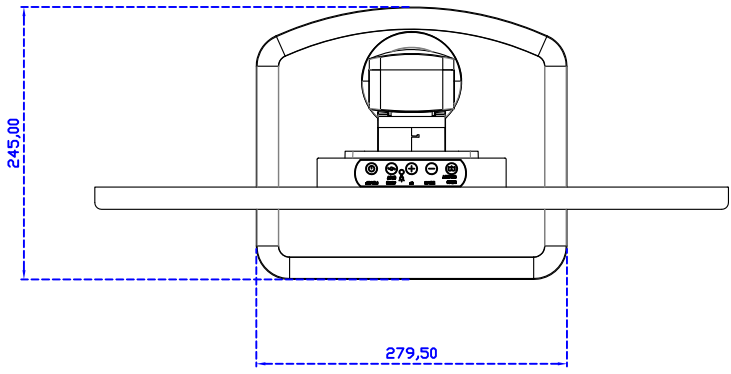

24" Desktop Touch Monitor.
(Foldable Stand)

AIM-TMxxx240-R25W A

24" Desktop Touch Monitor.
(Photo Stand)

AIM-TMxxx240-R25W P

24" Desktop Touch Monitor.
(POS Stand)

AIM-TMxxxx240-R25W V

24" Desktop Touch Monitor.
(Ergonomic Stand)