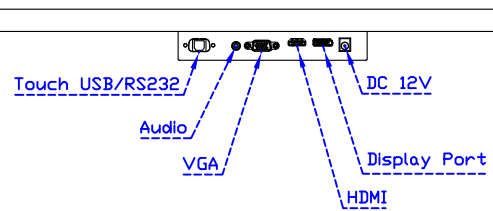

Software Feature :

| | |
|-------------------|---|
| Draw Test | Position and linearity verification |
| Controller | Support multiple controllers |
| Languages | English · Simple Chinese · Traditional Chinese · Japanese · French · German · Spanish · Korean · Arabic · Czech · Danish · Dutch · Greek · Hungarian · Italian · Norwegian · Russian · Polish · Portuguese · Slovenian · Swedish · Thai · Turkish |
| Mouse Emulator | Right / left button emulation. Auto Right / left Click (PDA function) |
| Touch Style | Drawing a Mode · button a Mode · Touch Off/ on Switch |
| Double Click | Configurable double click speed · Configurable double click area |
| Sound Modes | No sound · Touch down · Touch up |
| Display Support | display rotation · Support multiple monitors |
| Division Pattern | Support two halves and four parts with touch function, you can also create your own division patterns. |
| Settings: | |
| Edge compensation | Support edge compensation and you can also add your own numbers for it. |
| Support O.S | All Windows-32/64bit O.S Android ; Linux ; MAC |

AIM-TMPCTU240-R25W V

AIM-TMPCTU240-R25W Y

3 Year Warranty
LCD Panel 1 Year

24" Touch Monitor.
 (VESA Mount)

AIM-TMxxxx240-R25W

X type mount (Default)

24" Embedded Touch Monitor.
(Open Frame)

AIM-TMOPxxxx240-R25W