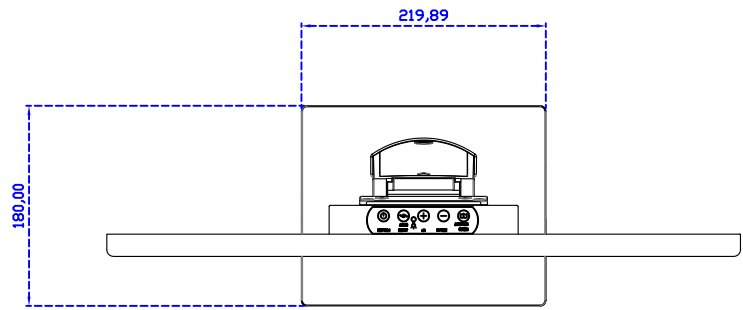

AIM-TMPCTU240-R25W V

AIM-TMPCTU240-R25W Y

3 Year Warranty
LCD Panel 1 Year

24" Touch Monitor.
 (VESA Mount)

AIM-TMxxxx240-R25W

X type mount (Default)

24" Embedded Touch Monitor.
(Open Frame)

AIM-TMOPxxxx240-R25W

24" Desktop Touch Monitor.
(Foldable Stand)

AIM-TMxxx240-R25W A

24" Desktop Touch Monitor.
(Photo Stand)

AIM-TMxxx240-R25W P

24" Desktop Touch Monitor.
(POS Stand)

AIM-TMxxxx240-R25W V

24" Desktop Touch Monitor.
(Ergonomic Stand)