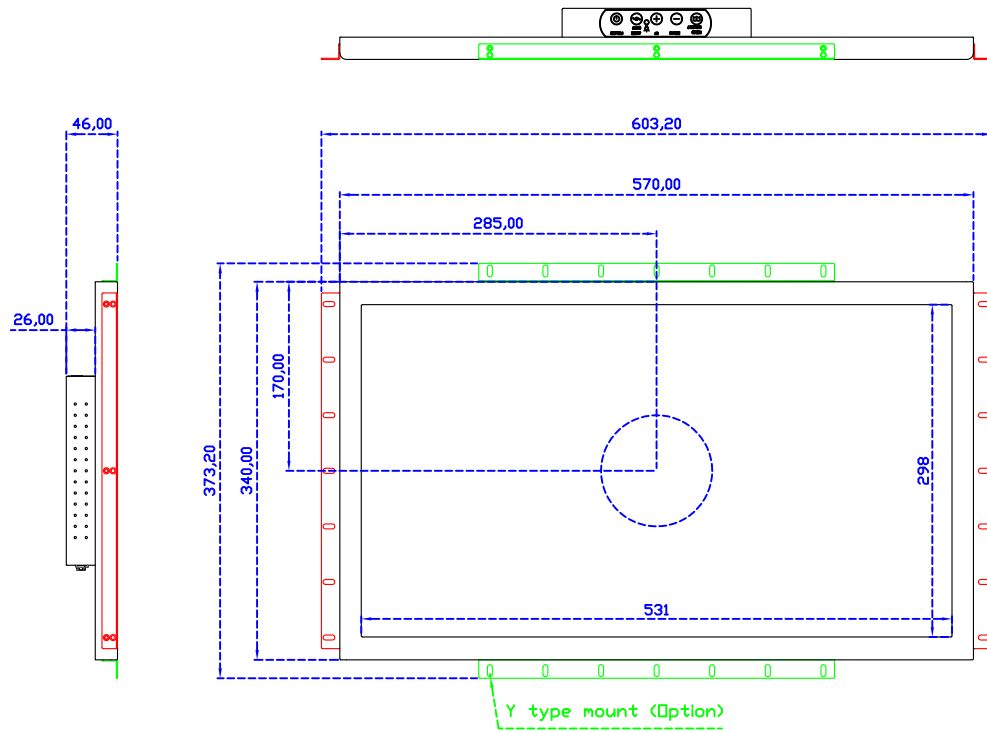

X type mount (Default)