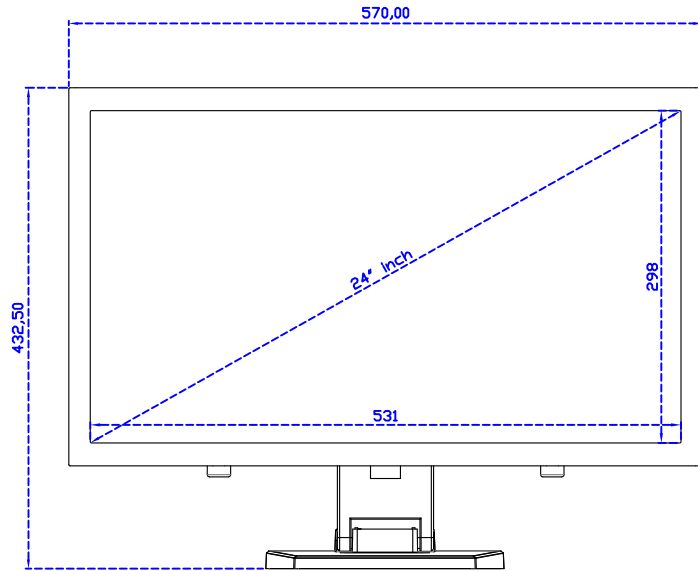

AIM-TMPCTU240-R25W V

AIM-TMPCTU240-R25W Y

3 Year Warranty
LCD Panel 1 Year

24" Touch Monitor.
 (VESA Mount)

AIM-TMxxxx240-R25W

X type mount (Default)

24" Embedded Touch Monitor.
(Open Frame)

AIM-TMOPxxxx240-R25W

24" Desktop Touch Monitor.
(Foldable Stand)

AIM-TMxxx240-R25W A

24" Desktop Touch Monitor.
(Photo Stand)

AIM-TMxxx240-R25W P

24" Desktop Touch Monitor.
(POS Stand)

AIM-TMxxxx240-R25W V

24" Desktop Touch Monitor.
(Ergonomic Stand)