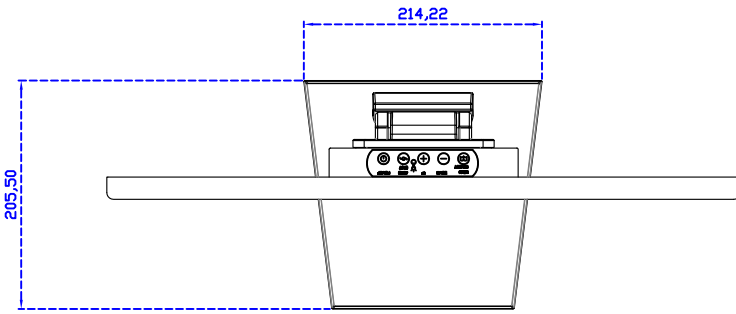

AIM-TMPCTU240-R25W V

AIM-TMPCTU240-R25W Y

3 Year Warranty
LCD Panel 1 Year

24" Touch Monitor.
 (VESA Mount)

AIM-TMxxxx240-R25W

X type mount (Default)

24" Embedded Touch Monitor.
(Open Frame)

AIM-TMOPxxxx240-R25W

24" Desktop Touch Monitor.
(Foldable Stand)

AIM-TMxxx240-R25W A

24" Desktop Touch Monitor.
(Photo Stand)

AIM-TMxxx240-R25W P

24" Desktop Touch Monitor.
(POS Stand)

AIM-TMxxxx240-R25W V

24" Desktop Touch Monitor.
(Ergonomic Stand)