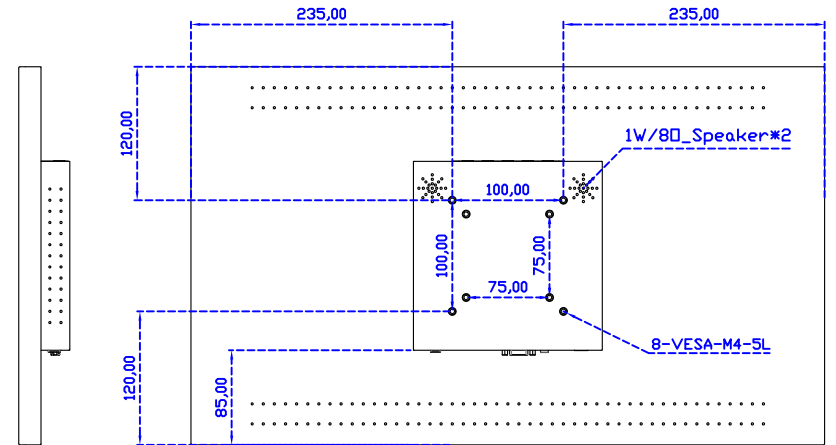

24" Touch Monitor.
(VESA Mount)

AIM-TMxxxx240-R25W