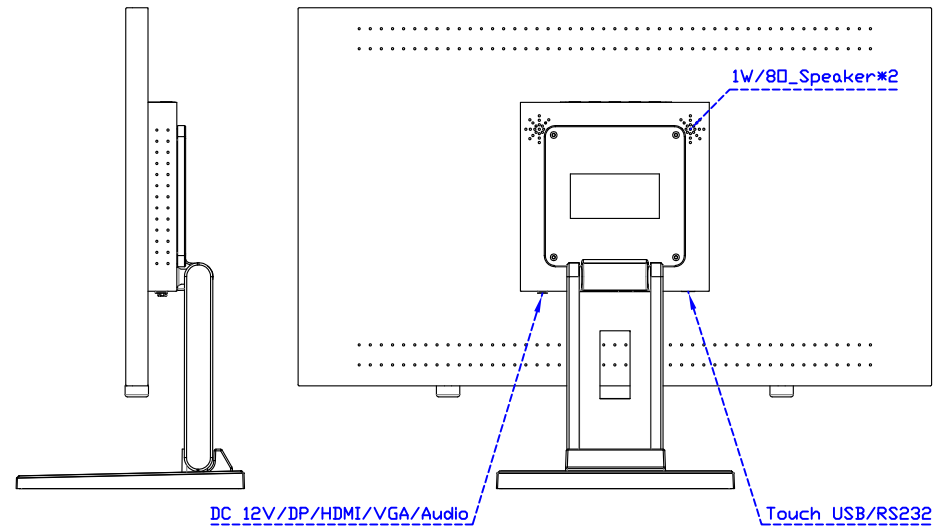

AIM-TMPCTU240-R25W V

AIM-TMPCTU240-R25W Y

3 Year Warranty
LCD Panel 1 Year

24" Touch Monitor.
 (VESA Mount)

AIM-TMxxxx240-R25W

X type mount (Default)

24" Embedded Touch Monitor.
(Open Frame)

AIM-TMOPxxxx240-R25W

24" Desktop Touch Monitor.
(Foldable Stand)

AIM-TMxxx240-R25W A

24" Desktop Touch Monitor.
(Photo Stand)

AIM-TMxxx240-R25W P

24" Desktop Touch Monitor.
(POS Stand)

AIM-TMxxxx240-R25W V

24" Desktop Touch Monitor.
(Ergonomic Stand)