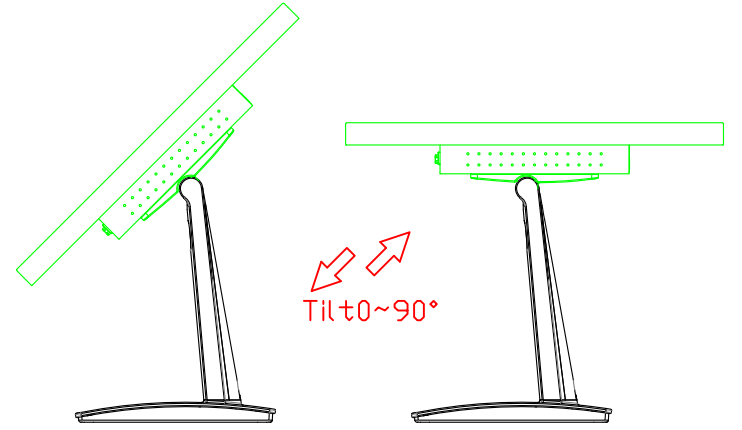

AIM-TMPCTU240-R25W V

AIM-TMPCTU240-R25W Y

3 Year Warranty
LCD Panel 1 Year

24" Touch Monitor.
 (VESA Mount)

AIM-TMxxxx240-R25W

X type mount (Default)

24" Embedded Touch Monitor.
(Open Frame)

AIM-TMOPxxxx240-R25W

24" Desktop Touch Monitor.
(Foldable Stand)

AIM-TMxxx240-R25W A

24" Desktop Touch Monitor.
(Photo Stand)

AIM-TMxxx240-R25W P

24" Desktop Touch Monitor.
(POS Stand)

AIM-TMxxxx240-R25W V

24" Desktop Touch Monitor.
(Ergonomic Stand)