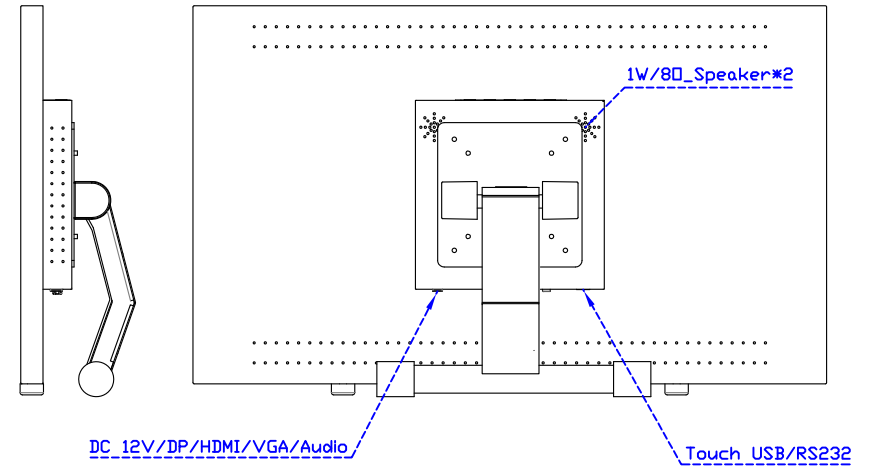

AIM-TMPCTU240-R25W V

AIM-TMPCTU240-R25W Y

3 Year Warranty
LCD Panel 1 Year

24" Touch Monitor.
 (VESA Mount)

AIM-TMxxxx240-R25W

X type mount (Default)

24" Embedded Touch Monitor.
(Open Frame)

AIM-TMOPxxxx240-R25W

24" Desktop Touch Monitor.
(Foldable Stand)

AIM-TMxxx240-R25W A

24" Desktop Touch Monitor.
(Photo Stand)

AIM-TMxxx240-R25W P

24" Desktop Touch Monitor.
(POS Stand)

AIM-TMxxxx240-R25W V

24" Desktop Touch Monitor.
(Ergonomic Stand)