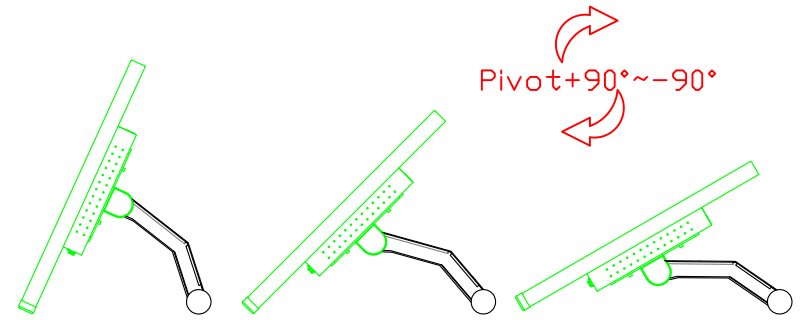

AIM-TMPCTU240-R25W V

AIM-TMPCTU240-R25W Y

3 Year Warranty
LCD Panel 1 Year

24" Touch Monitor.
 (VESA Mount)

AIM-TMxxxx240-R25W

X type mount (Default)

24" Embedded Touch Monitor.
(Open Frame)

AIM-TMOPxxxx240-R25W

24" Desktop Touch Monitor.
(Foldable Stand)

AIM-TMxxx240-R25W A

24" Desktop Touch Monitor.
(Photo Stand)

AIM-TMxxx240-R25W P

24" Desktop Touch Monitor.
(POS Stand)

AIM-TMxxxx240-R25W V

24" Desktop Touch Monitor.
(Ergonomic Stand)