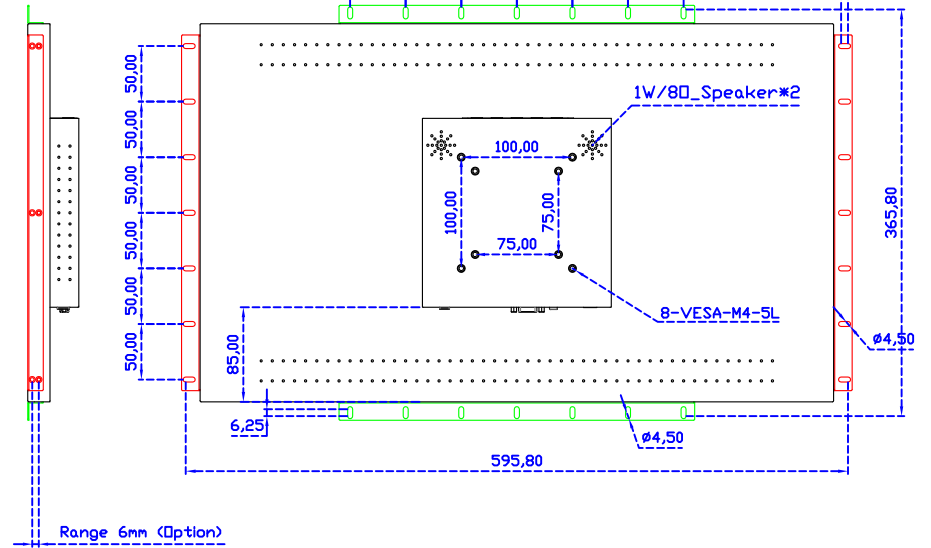

24" Embedded Touch Monitor.
(Open Frame)

AIM-TMOPxxxx240-R25W