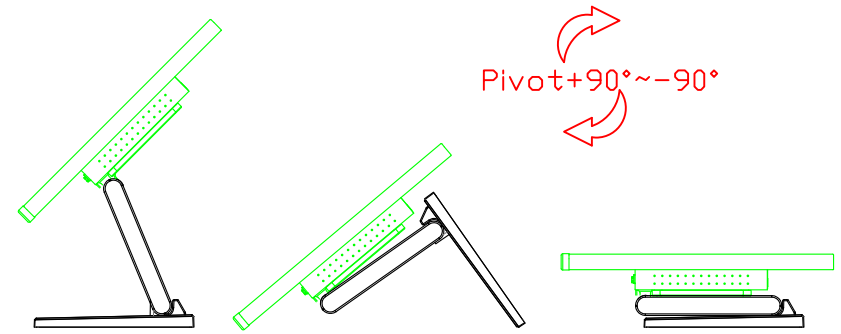

AIM-TMPCTU240-R25W V

AIM-TMPCTU240-R25W Y

3 Year Warranty
LCD Panel 1 Year

24" Touch Monitor.
 (VESA Mount)

AIM-TMxxxx240-R25W

X type mount (Default)

24" Embedded Touch Monitor.
(Open Frame)

AIM-TMOPxxxx240-R25W

24" Desktop Touch Monitor.
(Foldable Stand)

AIM-TMxxx240-R25W A

24" Desktop Touch Monitor.
(Photo Stand)

AIM-TMxxx240-R25W P

24" Desktop Touch Monitor.
(POS Stand)

AIM-TMxxxx240-R25W V

24" Desktop Touch Monitor.
(Ergonomic Stand)