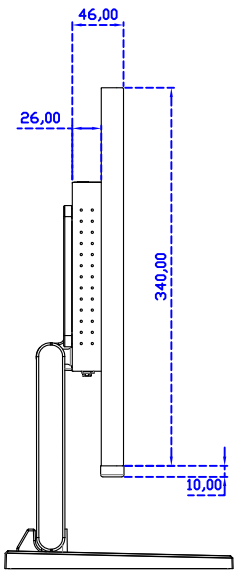

24" Projected capacitive Multi-Touch Monitor

Display Specifications :

| | |
|-----------------------|---|
| Active Area | 531 × 298 mm |
| Pixel Pitch | 0.27675 × 0.27675 mm |
| Brightness | 250 cd/m ² |
| Contrast Ratio | 1000 : 1 |
| Resolution | 1920 x 1080 (Full HD) |
| Viewing Angle | L/R178° ; U/D170° |
| Response Time | 5ms (Tr + Tf) |
| Display Colors | 16.7M |
| Display Modes | 640×480 ; 800×600 ; 1024×768 ; 1280×720 ; 1280×800 ; 1280×1024 ; 1360×768 ; 1440×900 ; 1680×1050 ; 1920×1080 |
| Signal input | VGA ; Audio ; Display Port ; HDMI |
| Speaker | 1W (8Ω) × 2 |
| OSD Keyboard | ⊙Power ⊙Auto adjust ⊕ ⊖ ⊙Menu |
| Power Source | DC 12V (DC Jack Φ2.1mm) |
| Power Consumption | ≤21w |
| Storage 、 Operation | -20~60°C ; 0~50°C |
| VESA | 75×75 ; 100×100 mm |
| Casing Colors | Black (OEM other colors) |
| Casing Size 、 Weight | 570 × 340 × 46 mm ; 5.8 kg (W×H×D) (Without Stand) |
| Carton 、 gross weight | 670 × 535 × 265 mm ; 9.6 kg (W×H×D) |
| Accessory | VGA cable / HDMI cable / Audio cable / AC90~260V Adapter / Power cable / USB or RS232 cable / Cleaning wipes / Driver Disk ※DP cable (Optional) |

AIM-TMPCTU240-R25W V

AIM-TMPCTU240-R25W Y

3 Year Warranty
LCD Panel 1 Year

24" Touch Monitor.
 (VESA Mount)

AIM-TMxxxx240-R25W

X type mount (Default)

24" Embedded Touch Monitor.
(Open Frame)

AIM-TMOPxxxx240-R25W

24" Desktop Touch Monitor.
(Foldable Stand)

AIM-TMxxx240-R25W A

24" Desktop Touch Monitor.
(Photo Stand)

AIM-TMxxx240-R25W P

24" Desktop Touch Monitor.
(POS Stand)

AIM-TMxxxx240-R25W V

24" Desktop Touch Monitor.
(Ergonomic Stand)