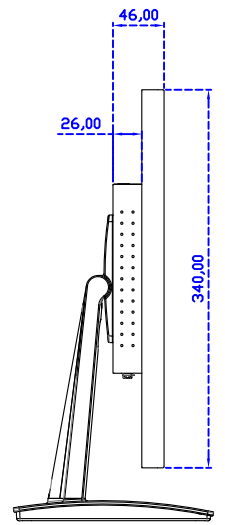

24" Projected capacitive Multi-Touch Monitor

Display Specifications :

| | |
|-----------------------|---|
| Active Area | 531 × 298 mm |
| Pixel Pitch | 0.27675 × 0.27675 mm |
| Brightness | 250 cd/m ² |
| Contrast Ratio | 1000 : 1 |
| Resolution | 1920 x 1080 (Full HD) |
| Viewing Angle | L/R178° ; U/D170° |
| Response Time | 5ms (Tr + Tf) |
| Display Colors | 16.7M |
| Display Modes | 640×480 ; 800×600 ; 1024×768 ; 1280×720 ; 1280×800 ; 1280×1024 ; 1360×768 ; 1440×900 ; 1680×1050 ; 1920×1080 |
| Signal input | VGA ; Audio ; Display Port ; HDMI |
| Speaker | 1W (8Ω) × 2 |
| OSD Keyboard | ⊙Power ⊙Auto adjust ⊕ ⊖ ⊙Menu |
| Power Source | DC 12V (DC Jack Φ2.1mm) |
| Power Consumption | ≤21w |
| Storage 、 Operation | -20~60°C ; 0~50°C |
| VESA | 75×75 ; 100×100 mm |
| Casing Colors | Black (OEM other colors) |
| Casing Size 、 Weight | 570 × 340 × 46 mm ; 5.8 kg (W×H×D) (Without Stand) |
| Carton 、 gross weight | 670 × 535 × 265 mm ; 9.6 kg (W×H×D) |
| Accessory | VGA cable / HDMI cable / Audio cable / AC90~260V Adapter / Power cable / USB or RS232 cable / Cleaning wipes / Driver Disk ※DP cable (Optional) |

AIM-TMPCTU240-R25W V

AIM-TMPCTU240-R25W Y

3 Year Warranty
LCD Panel 1 Year

24" Touch Monitor.
 (VESA Mount)

AIM-TMxxxx240-R25W

X type mount (Default)

24" Embedded Touch Monitor.
(Open Frame)

AIM-TMOPxxxx240-R25W

24" Desktop Touch Monitor.
(Foldable Stand)

AIM-TMxxx240-R25W A

24" Desktop Touch Monitor.
(Photo Stand)

AIM-TMxxx240-R25W P

24" Desktop Touch Monitor.
(POS Stand)

AIM-TMxxxx240-R25W V

24" Desktop Touch Monitor.
(Ergonomic Stand)