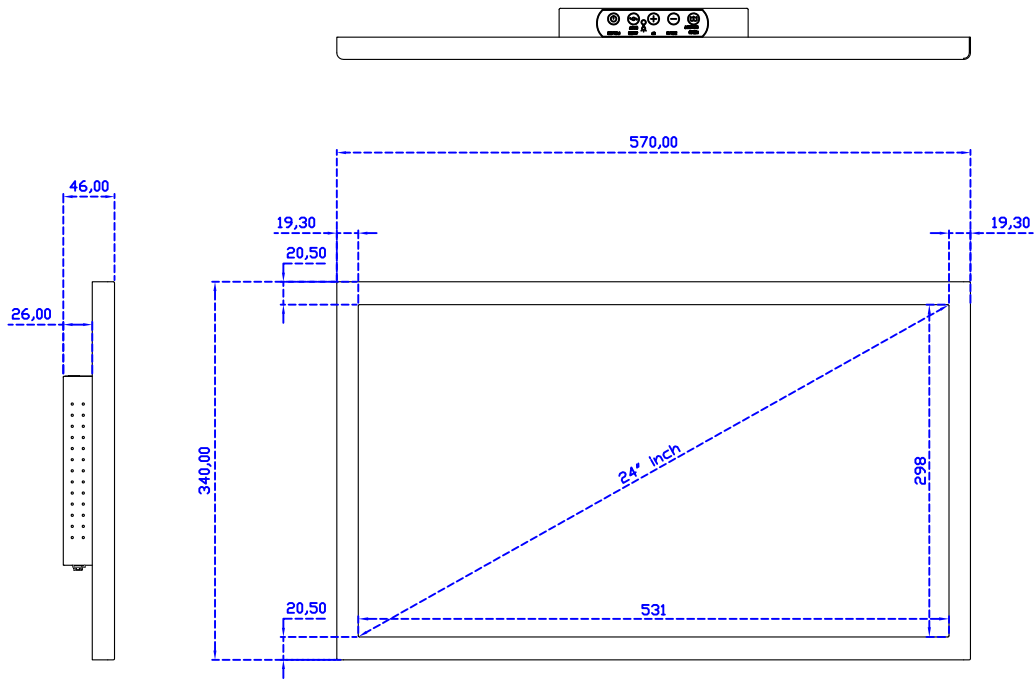

24" Touch Monitor.
(VESA Mount)

AIM-TMxxxx240-R25W