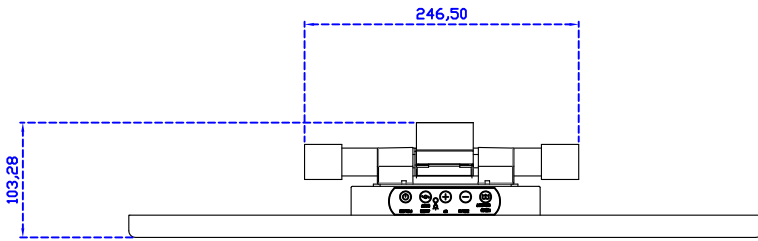

24" Desktop Touch Monitor.
(Foldable Stand)

AIM-TMxxx240-R25W A

24" Desktop Touch Monitor.
(Photo Stand)

AIM-TMxxx240-R25W P

24" Desktop Touch Monitor.
(POS Stand)

AIM-TMxxxx240-R25W V

24" Desktop Touch Monitor.
(Ergonomic Stand)