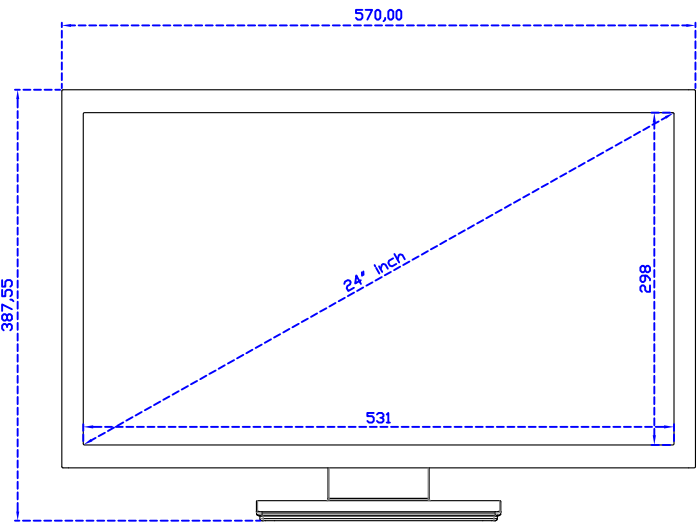

24" Projected capacitive Multi-Touch Monitor

Display Specifications :

| | |
|-----------------------|---|
| Active Area | 531 × 298 mm |
| Pixel Pitch | 0.27675 × 0.27675 mm |
| Brightness | 250 cd/m ² |
| Contrast Ratio | 1000 : 1 |
| Resolution | 1920 x 1080 (Full HD) |
| Viewing Angle | L/R178° ; U/D170° |
| Response Time | 5ms (Tr + Tf) |
| Display Colors | 16.7M |
| Display Modes | 640×480 ; 800×600 ; 1024×768 ; 1280×720 ; 1280×800 ; 1280×1024 ; 1360×768 ; 1440×900 ; 1680×1050 ; 1920×1080 |
| Signal input | VGA ; Audio ; Display Port ; HDMI |
| Speaker | 1W (8Ω) × 2 |
| OSD Keyboard | ⊙Power ⊙Auto adjust ⊕ ⊖ ⊙Menu |
| Power Source | DC 12V (DC Jack Φ2.1mm) |
| Power Consumption | ≤21w |
| Storage 、 Operation | -20~60°C ; 0~50°C |
| VESA | 75×75 ; 100×100 mm |
| Casing Colors | Black (OEM other colors) |
| Casing Size 、 Weight | 570 × 340 × 46 mm ; 5.8 kg (W×H×D) (Without Stand) |
| Carton 、 gross weight | 670 × 535 × 265 mm ; 9.6 kg (W×H×D) |
| Accessory | VGA cable / HDMI cable / Audio cable / AC90~260V Adapter / Power cable / USB or RS232 cable / Cleaning wipes / Driver Disk ※DP cable (Optional) |

AIM-TMPCTU240-R25W V

AIM-TMPCTU240-R25W Y

3 Year Warranty
LCD Panel 1 Year

24" Touch Monitor.
 (VESA Mount)

AIM-TMxxxx240-R25W

X type mount (Default)

24" Embedded Touch Monitor.
(Open Frame)

AIM-TMOPxxxx240-R25W

24" Desktop Touch Monitor.
(Foldable Stand)

AIM-TMxxx240-R25W A

24" Desktop Touch Monitor.
(Photo Stand)

AIM-TMxxx240-R25W P

24" Desktop Touch Monitor.
(POS Stand)

AIM-TMxxxx240-R25W V

24" Desktop Touch Monitor.
(Ergonomic Stand)