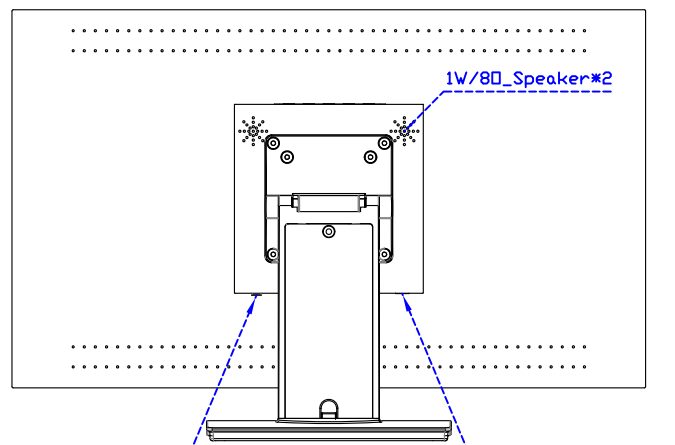

AIM-TMPCTU240-R25W V

AIM-TMPCTU240-R25W Y

3 Year Warranty
LCD Panel 1 Year

24" Touch Monitor.
 (VESA Mount)

AIM-TMxxxx240-R25W

X type mount (Default)

24" Embedded Touch Monitor.
(Open Frame)

AIM-TMOPxxxx240-R25W

24" Desktop Touch Monitor.
(Foldable Stand)

AIM-TMxxx240-R25W A

24" Desktop Touch Monitor.
(Photo Stand)

AIM-TMxxx240-R25W P

24" Desktop Touch Monitor.
(POS Stand)

AIM-TMxxxx240-R25W V

24" Desktop Touch Monitor.
(Ergonomic Stand)