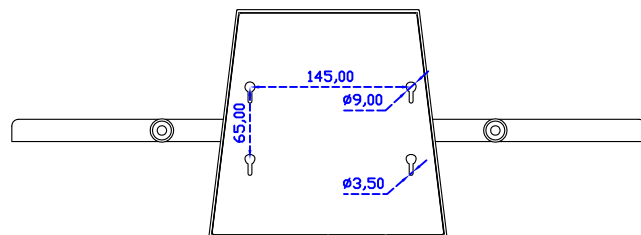

AIM-TMPCTU240-R25W V

AIM-TMPCTU240-R25W Y

3 Year Warranty
LCD Panel 1 Year

24" Touch Monitor.
 (VESA Mount)

AIM-TMxxxx240-R25W

X type mount (Default)

24" Embedded Touch Monitor.
(Open Frame)

AIM-TMOPxxxx240-R25W

24" Desktop Touch Monitor.
(Foldable Stand)

AIM-TMxxx240-R25W A

24" Desktop Touch Monitor.
(Photo Stand)

AIM-TMxxx240-R25W P

24" Desktop Touch Monitor.
(POS Stand)

AIM-TMxxxx240-R25W V

24" Desktop Touch Monitor.
(Ergonomic Stand)