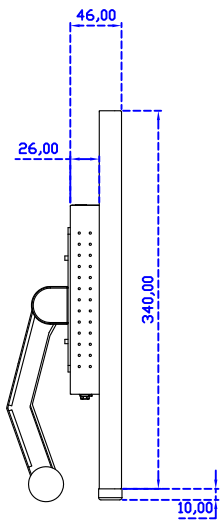

24" Projected capacitive Multi-Touch Monitor

Display Specifications :

| | |
|-----------------------|---|
| Active Area | 531 × 298 mm |
| Pixel Pitch | 0.27675 × 0.27675 mm |
| Brightness | 250 cd/m ² |
| Contrast Ratio | 1000 : 1 |
| Resolution | 1920 x 1080 (Full HD) |
| Viewing Angle | L/R178° ; U/D170° |
| Response Time | 5ms (Tr + Tf) |
| Display Colors | 16.7M |
| Display Modes | 640×480 ; 800×600 ; 1024×768 ; 1280×720 ; 1280×800 ; 1280×1024 ; 1360×768 ; 1440×900 ; 1680×1050 ; 1920×1080 |
| Signal input | VGA ; Audio ; Display Port ; HDMI |
| Speaker | 1W (8Ω) × 2 |
| OSD Keyboard | ⊙Power ⊙Auto adjust ⊕ ⊖ ⊙Menu |
| Power Source | DC 12V (DC Jack Φ2.1mm) |
| Power Consumption | ≤21w |
| Storage 、 Operation | -20~60°C ; 0~50°C |
| VESA | 75×75 ; 100×100 mm |
| Casing Colors | Black (OEM other colors) |
| Casing Size 、 Weight | 570 × 340 × 46 mm ; 5.8 kg (W×H×D) (Without Stand) |
| Carton 、 gross weight | 670 × 535 × 265 mm ; 9.6 kg (W×H×D) |
| Accessory | VGA cable / HDMI cable / Audio cable / AC90~260V Adapter / Power cable / USB or RS232 cable / Cleaning wipes / Driver Disk ※DP cable (Optional) |

AIM-TMPCTU240-R25W V

AIM-TMPCTU240-R25W Y

3 Year Warranty
LCD Panel 1 Year

24" Touch Monitor.
 (VESA Mount)

AIM-TMxxxx240-R25W

X type mount (Default)

24" Embedded Touch Monitor.
(Open Frame)

AIM-TMOPxxxx240-R25W

24" Desktop Touch Monitor.
(Foldable Stand)

AIM-TMxxx240-R25W A

24" Desktop Touch Monitor.
(Photo Stand)

AIM-TMxxx240-R25W P

24" Desktop Touch Monitor.
(POS Stand)

AIM-TMxxxx240-R25W V

24" Desktop Touch Monitor.
(Ergonomic Stand)