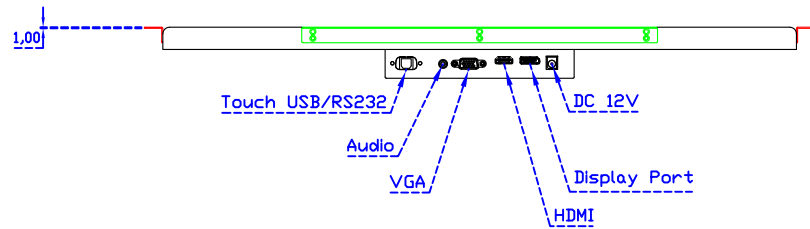

24" Embedded Touch Monitor.
(Open Frame)

AIM-TMOPxxxx240-R25W