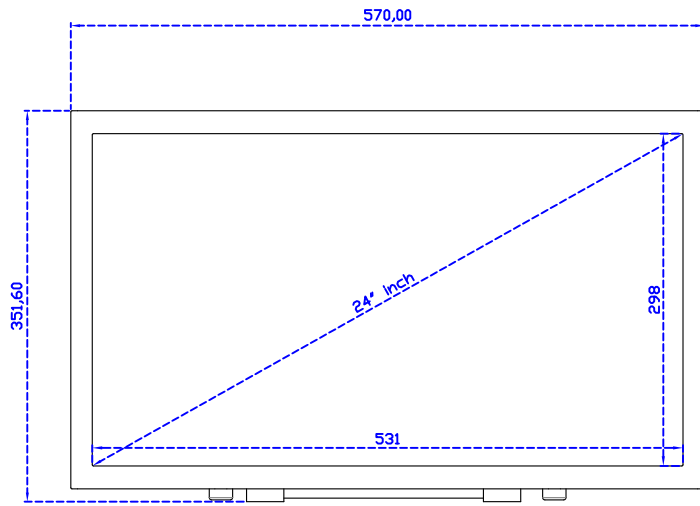

AIM-TMPCTU240-R25W V

AIM-TMPCTU240-R25W Y

3 Year Warranty
LCD Panel 1 Year

24" Touch Monitor.
 (VESA Mount)

AIM-TMxxxx240-R25W

X type mount (Default)

24" Embedded Touch Monitor.
(Open Frame)

AIM-TMOPxxxx240-R25W

24" Desktop Touch Monitor.
(Foldable Stand)

AIM-TMxxx240-R25W A

24" Desktop Touch Monitor.
(Photo Stand)

AIM-TMxxx240-R25W P

24" Desktop Touch Monitor.
(POS Stand)

AIM-TMxxxx240-R25W V

24" Desktop Touch Monitor.
(Ergonomic Stand)