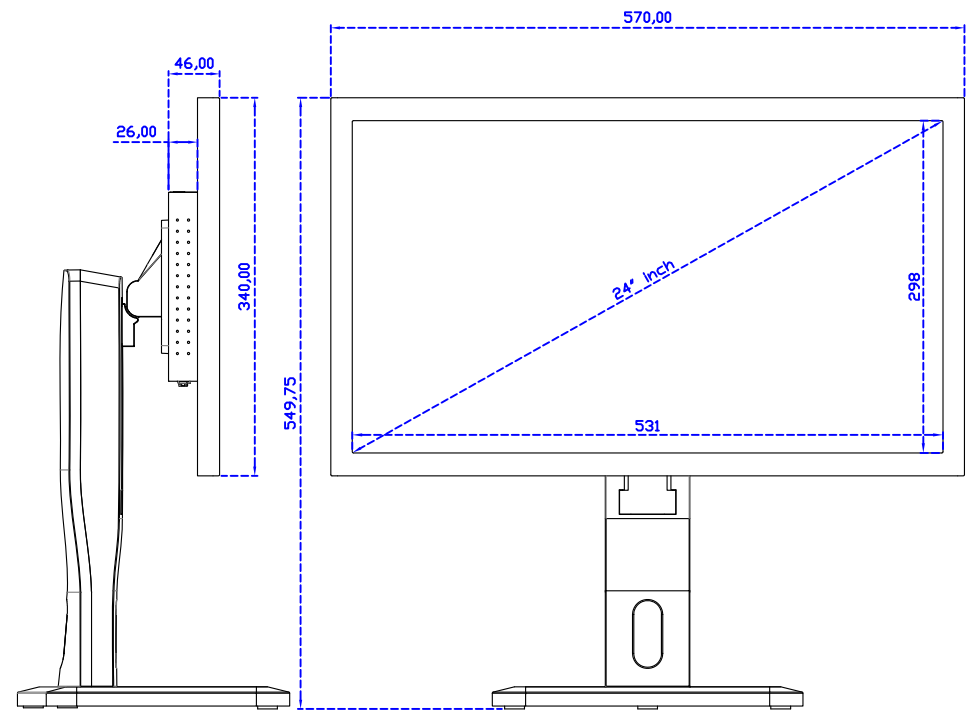

24" Desktop Touch Monitor.
(Foldable Stand)

AIM-TMxxx240-R25W A

24" Desktop Touch Monitor.
(Photo Stand)

AIM-TMxxx240-R25W P

24" Desktop Touch Monitor.
(POS Stand)

AIM-TMxxxx240-R25W V

24" Desktop Touch Monitor.
(Ergonomic Stand)