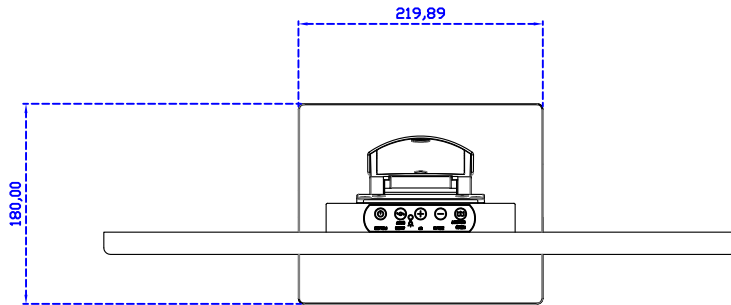

AIM-TMPCTU240-R25W V

AIM-TMPCTU240-R25W Y

3 Year Warranty
LCD Panel 1 Year

24" Touch Monitor.
(VESA Mount)

AIM-TMxxxx240-R25W

X type mount (Default)

24" Embedded Touch Monitor.
(Open Frame)

AIM-TMOPxxxx240-R25W

24" Desktop Touch Monitor.
(Foldable Stand)

AIM-TMxxx240-R25W A

24" Desktop Touch Monitor.
(Photo Stand)

AIM-TMxxx240-R25W P

24" Desktop Touch Monitor.
(POS Stand)

AIM-TMxxxx240-R25W V

24" Desktop Touch Monitor.
(Ergonomic Stand)