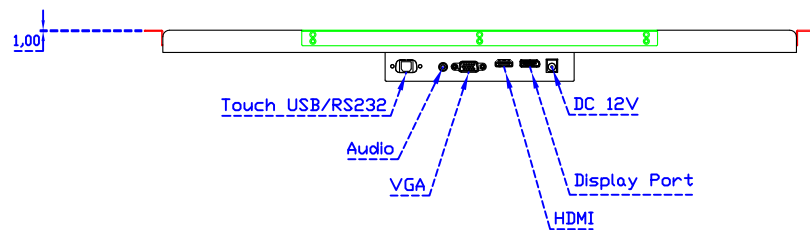

X type mount (Default)