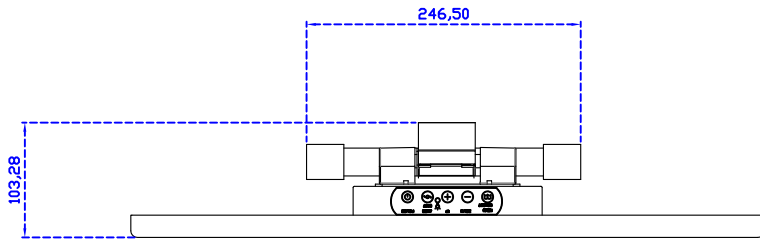

24" Desktop Touch Monitor.
(Foldable Stand)

AIM-TMxxx240-R25W A

24" Desktop Touch Monitor.
(Photo Stand)

AIM-TMxxx240-R25W P

24" Desktop Touch Monitor.
(POS Stand)

AIM-TMxxxx240-R25W V

24" Desktop Touch Monitor.
(Ergonomic Stand)