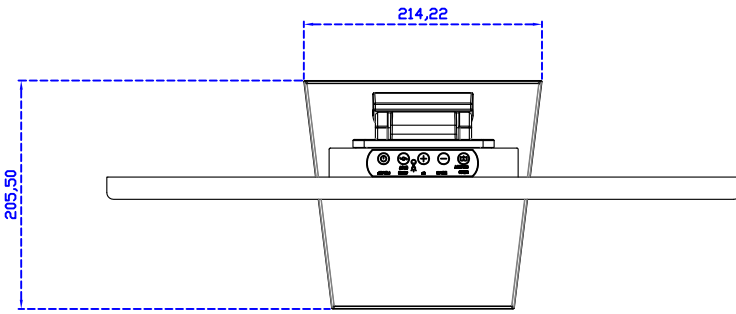

AIM-TMPCTU240-R25W V

AIM-TMPCTU240-R25W Y

3 Year Warranty
LCD Panel 1 Year

24" Touch Monitor.
(VESA Mount)

AIM-TMxxxx240-R25W

X type mount (Default)

24" Embedded Touch Monitor.
(Open Frame)

AIM-TMOPxxxx240-R25W

24" Desktop Touch Monitor.
(Foldable Stand)

AIM-TMxxx240-R25W A

24" Desktop Touch Monitor.
(Photo Stand)

AIM-TMxxx240-R25W P

24" Desktop Touch Monitor.
(POS Stand)

AIM-TMxxxx240-R25W V

24" Desktop Touch Monitor.
(Ergonomic Stand)