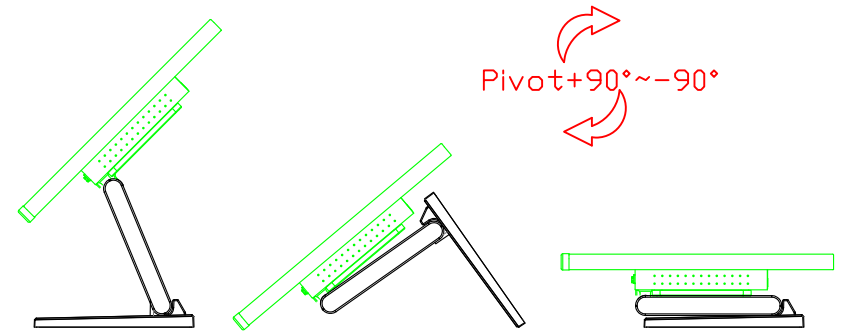

AIM-TMPCTU240-R25W V

AIM-TMPCTU240-R25W Y

3 Year Warranty
LCD Panel 1 Year

24" Touch Monitor.
(VESA Mount)

AIM-TMxxxx240-R25W

X type mount (Default)

24" Embedded Touch Monitor.
(Open Frame)

AIM-TMOPxxxx240-R25W

24" Desktop Touch Monitor.
(Foldable Stand)

AIM-TMxxx240-R25W A

24" Desktop Touch Monitor.
(Photo Stand)

AIM-TMxxx240-R25W P

24" Desktop Touch Monitor.
(POS Stand)

AIM-TMxxxx240-R25W V

24" Desktop Touch Monitor.
(Ergonomic Stand)