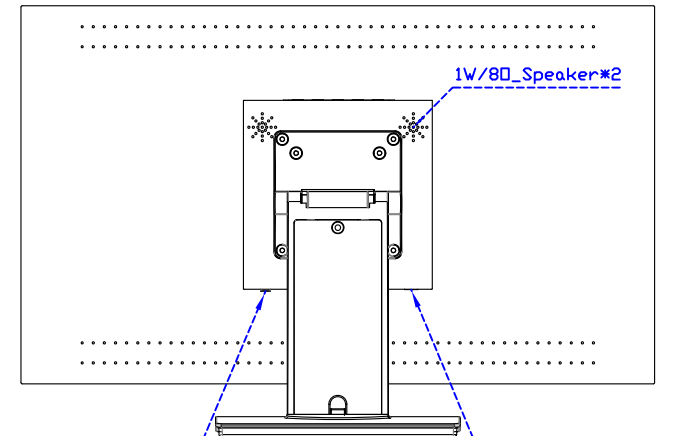

24" Desktop Touch Monitor.
(Foldable Stand)

AIM-TMxxx240-R25W A

24" Desktop Touch Monitor.
(Photo Stand)

AIM-TMxxx240-R25W P

24" Desktop Touch Monitor.
(POS Stand)

AIM-TMxxxx240-R25W V

24" Desktop Touch Monitor.
(Ergonomic Stand)