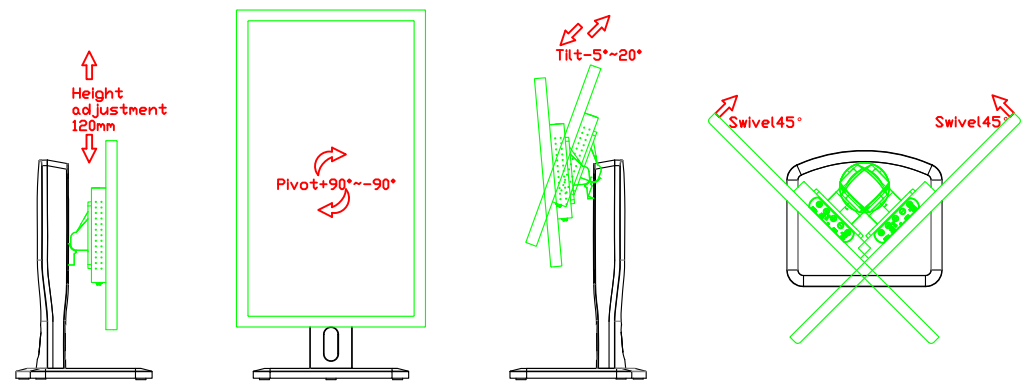

24" Desktop Touch Monitor.
(Foldable Stand)

AIM-TMxxx240-R25W A

24" Desktop Touch Monitor.
(Photo Stand)

AIM-TMxxx240-R25W P

24" Desktop Touch Monitor.
(POS Stand)

AIM-TMxxxx240-R25W V

24" Desktop Touch Monitor.
(Ergonomic Stand)