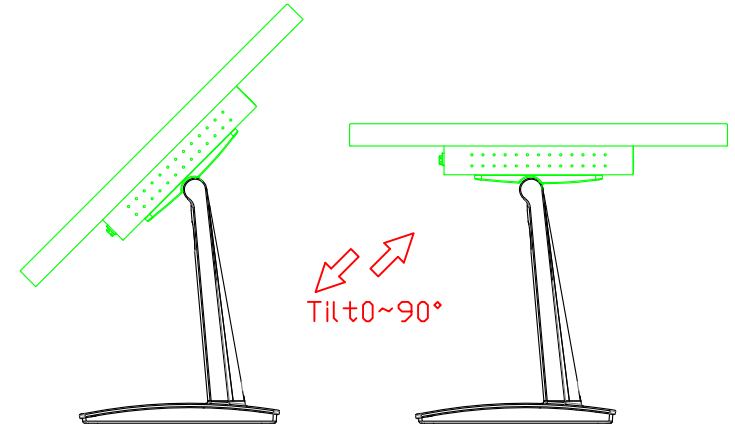

AIM-TMPCTU240-R25W V

AIM-TMPCTU240-R25W Y

3 Year Warranty
LCD Panel 1 Year

24" Touch Monitor.
(VESA Mount)

AIM-TMxxxx240-R25W

X type mount (Default)

24" Embedded Touch Monitor.
(Open Frame)

AIM-TMOPxxxx240-R25W

24" Desktop Touch Monitor.
(Foldable Stand)

AIM-TMxxx240-R25W A

24" Desktop Touch Monitor.
(Photo Stand)

AIM-TMxxx240-R25W P

24" Desktop Touch Monitor.
(POS Stand)

AIM-TMxxxx240-R25W V

24" Desktop Touch Monitor.
(Ergonomic Stand)