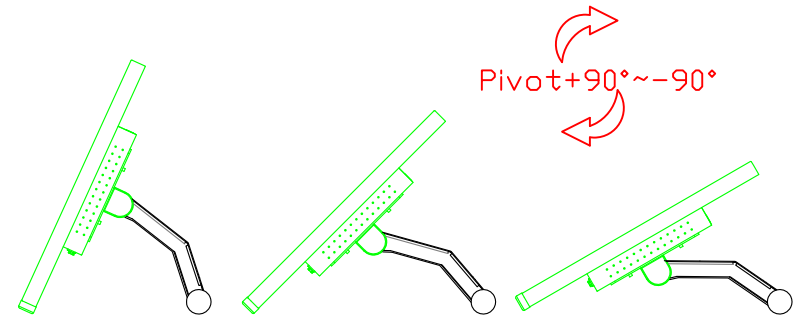

AIM-TMPCTU240-R25W V

AIM-TMPCTU240-R25W Y

3 Year Warranty
LCD Panel 1 Year

24" Touch Monitor.
(VESA Mount)

AIM-TMxxxx240-R25W

X type mount (Default)

24" Embedded Touch Monitor.
(Open Frame)

AIM-TMOPxxxx240-R25W

24" Desktop Touch Monitor.
(Foldable Stand)

AIM-TMxxx240-R25W A

24" Desktop Touch Monitor.
(Photo Stand)

AIM-TMxxx240-R25W P

24" Desktop Touch Monitor.
(POS Stand)

AIM-TMxxxx240-R25W V

24" Desktop Touch Monitor.
(Ergonomic Stand)