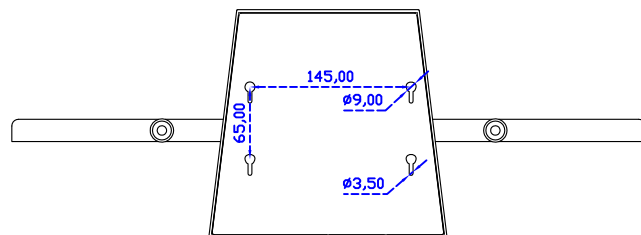

AIM-TMPCTU240-R25W V

AIM-TMPCTU240-R25W Y

3 Year Warranty
LCD Panel 1 Year

24" Touch Monitor.
(VESA Mount)

AIM-TMxxxx240-R25W

X type mount (Default)

24" Embedded Touch Monitor.
(Open Frame)

AIM-TMOPxxxx240-R25W

24" Desktop Touch Monitor.
(Foldable Stand)

AIM-TMxxx240-R25W A

24" Desktop Touch Monitor.
(Photo Stand)

AIM-TMxxx240-R25W P

24" Desktop Touch Monitor.
(POS Stand)

AIM-TMxxxx240-R25W V

24" Desktop Touch Monitor.
(Ergonomic Stand)