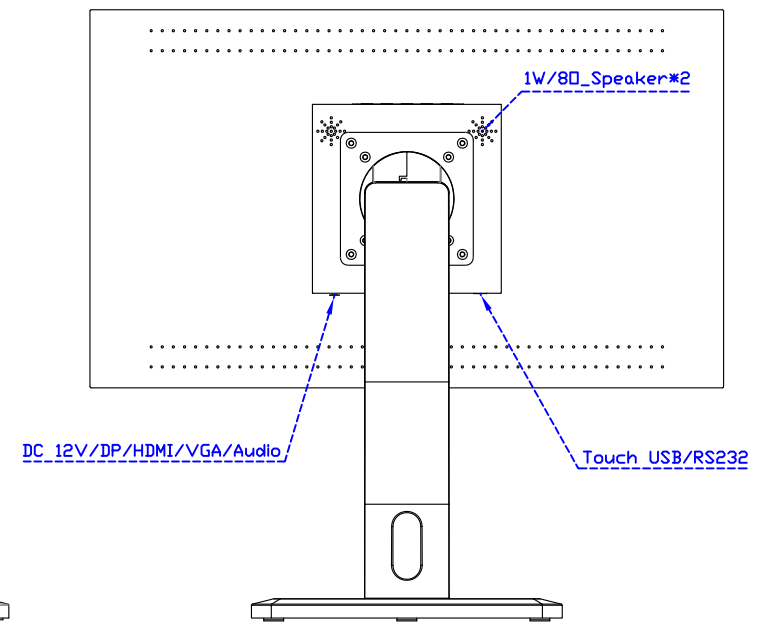

24" Desktop Touch Monitor.
(Foldable Stand)

AIM-TMxxx240-R25W A

24" Desktop Touch Monitor.
(Photo Stand)

AIM-TMxxx240-R25W P

24" Desktop Touch Monitor.
(POS Stand)

AIM-TMxxxx240-R25W V

24" Desktop Touch Monitor.
(Ergonomic Stand)