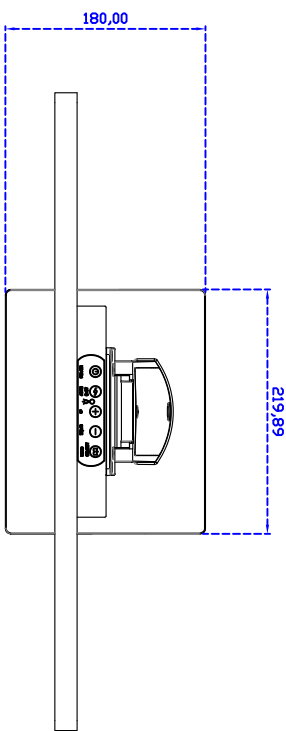

24" inch Touch Monitor "POS-styler" (Pure Flat Project capacitive Multi-Touch)

Display Specifications :

| | |
|-------------------------------------|--|
| Active Area | 531 × 298 mm |
| Pixel Pitch | 0.27675 × 0.27675 mm |
| Brightness | 250 cd/m ² |
| Contrast Ratio | 1000 : 1 |
| Resolution | 1920 x 1080 (Full HD) |
| Viewing Angle | L/R 170° ; U/D 160° |
| Response Time | 5 ms (Tr + Tf) |
| Display Colors | 16.7M |
| Display Modes | 640×480 ; 800×600 ; 1024×768 ; 1280×720 ; 1280×800 ; 1280×1024 ; 1366×768 ; 1440×900 ; 1680×1050 ; 1920×1080 |
| Signal input | VGA ; Audio ; DVI |
| Mini-Audio out | 1W (8Ω) × 2 |
| OSD Keyboard (Two Options) | ⊙ Menu/Select ⊙ - ⊙ + ⊙ Auto/Exit ⊙ Power |
| Power Source 、 Power Consumption | DC 12V ; ≤21w ; Standby ≤1w |
| Storage 、 Operation | -20~60°C ; 0~50°C |
| VESA | 75×75 ; 100×100 mm |
| Casing Colors | Black |
| Casing Size 、 Weight | 573.8 × 341.3 × 46 mm ; 7.8 kg (W×H×D) |
| Carton 、 gross weight | 700 × 400 × 180 mm ; 9.8 kg (W×H×D) |

Order information :

AIM-TMPCT240-R11WV :
Accessory

【VGA/DVI/AUDIO/USB-TOUCH】
VGA Cable / AC90~260V Adapter / Power Cable / Audio Cable / USB or RS232 Cable / Cleaning wipes /
Driver Disk※DVI Cable(Optional)

AIM-TMPCT240-R12WV : 【VGA/DVI/AUDIO/RS232-TOUCH】

VGA Cable / AC90~260V Adapter / Power Cable / Audio Cable / USB or RS232 Cable / Cleaning wipes /

3 Year Warranty
LCD Panel 1 Year

24" Desktop Touch Monitor