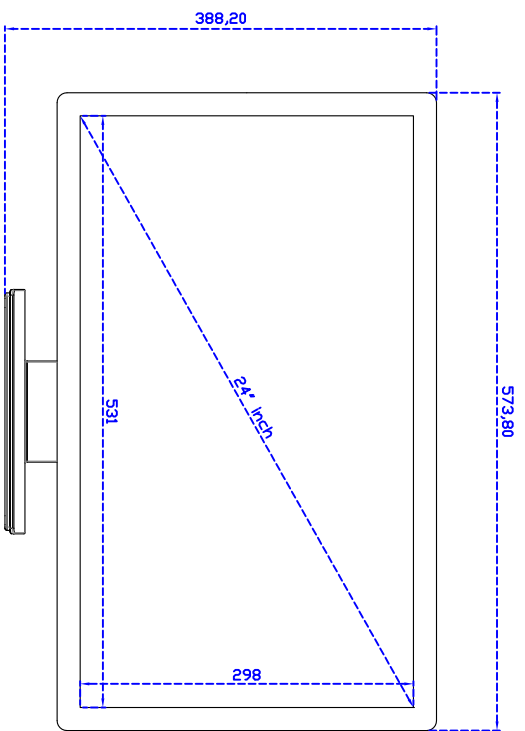

24" Desktop Touch Monitor

AIM-TMPC T240-R11WV