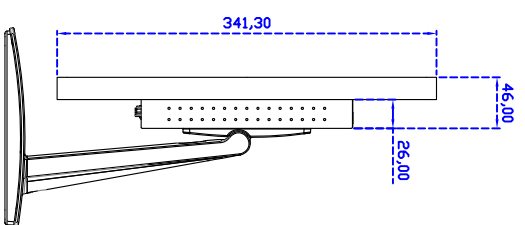

24" Desktop Touch Monitor

AIM-TMPC T240-R11WV