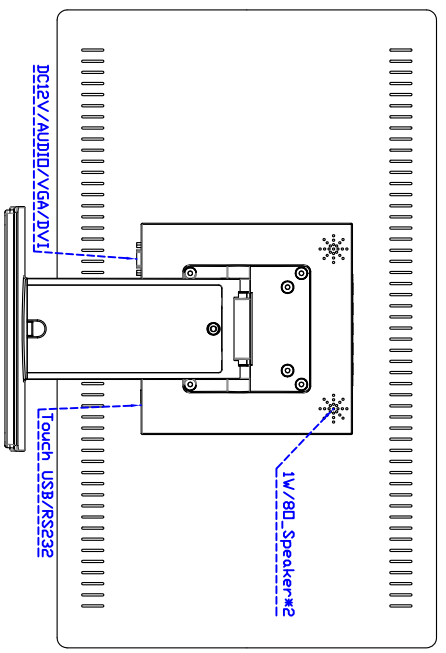

Order information :

AIM-TMPCT240-R11WV :
Accessory

【VGA/DVI/AUDIO/USB-TOUCH】
VGA Cable / AC90~260V Adapter / Power Cable / Audio Cable / USB or RS232 Cable / Cleaning wipes /
Driver Disk※DVI Cable(Optional)

AIM-TMPCT240-R12WV : 【VGA/DVI/AUDIO/RS232-TOUCH】

VGA Cable / AC90~260V Adapter / Power Cable / Audio Cable / USB or RS232 Cable / Cleaning wipes /

3 Year Warranty
LCD Panel 1 Year

24" Desktop Touch Monitor