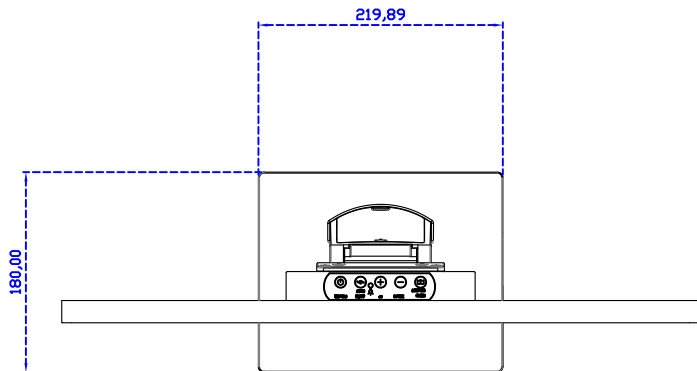

AIM-TMPCT240-R09W Y

3 Year Warranty
LCD Panel 1 Year

24" Touch Monitor.
(VESA Mount)

AIM-TMPCT240-R09W

DC12V/DP/HDMI/VGA/Audio

Touch USB/RS232

24" Desktop Touch Monitor.
(POS Stand)

AIM-TMPCT240-R09W V

24" Desktop Touch Monitor.
(Ergonomic Stand)

AIM-TMPCT240-R09W Y