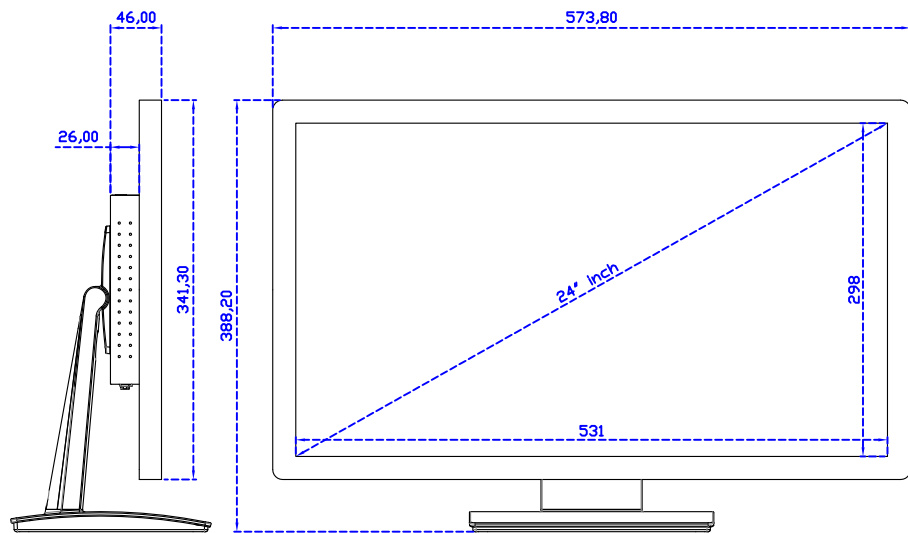

24" True Flat Projected capacitive Multi-Touch Monitor

Display Specifications :

| | |
|-----------------------|--|
| Active Area | 531 × 298 mm |
| Pixel Pitch | 0.27675 × 0.27675 mm |
| Brightness | 250 cd/m ² |
| Contrast Ratio | 1000 : 1 |
| Resolution | 1920 x 1080 (Full HD) |
| Viewing Angle | L/R178° ; U/D170° |
| Response Time | 5ms (Tr + Tf) |
| Display Colors | 16.7M |
| Display Modes | 640×480 ; 800×600 ; 1024×768 ; 1280×720 ; 1280×800 ; 1280×1024 ; 1360×768 ; 1440×900 ; 1680×1050 ; 1920×1080 |
| Signal input | VGA ; Audio ; Display Port ; HDMI |
| Speaker | 1W (8Ω) × 2 |
| OSD Keyboard | ⊕Power ⊕Auto adjust ⊕+ ⊕- ⊕Menu |
| Power Source | DC 12V (DC Jack Φ2.1mm) |
| Power Consumption | ≤21w |
| Storage 、 Operation | -20~60°C ; 0~50°C |
| VESA | 75×75 ; 100×100 mm |
| Casing Colors | Black (OEM other colors) |
| Casing Size 、 Weight | 573.8 × 341.3 × 46 mm ; 6 kg (W×H×D) (Without Stand) |
| Carton 、 gross weight | 670 × 535 × 265 mm ; 9.8 kg (W×H×D) |
| Accessory | VGA cable / HDMI cable / Audio cable / AC90~260V Adapter / Power cable / USB or RS232 cable / Cleaning wipes / Driver Disk ※DP cable (Optional) |

AIM-TMPCT240-R09W Y

3 Year Warranty
LCD Panel 1 Year

24" Touch Monitor.
(VESA Mount)

AIM-TMPCT240-R09W

DC12V/DP/HDMI/VGA/Audio

Touch USB/RS232

24" Desktop Touch Monitor.
(POS Stand)

AIM-TMPCT240-R09W V

24" Desktop Touch Monitor.
(Ergonomic Stand)

AIM-TMPCT240-R09W Y