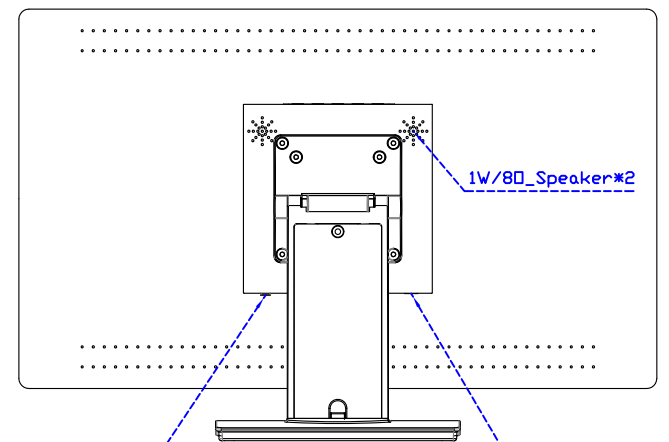

AIM-TMPCT240-R09W Y

3 Year Warranty
LCD Panel 1 Year

24" Touch Monitor.
(VESA Mount)

AIM-TMPCT240-R09W

DC12V/DP/HDMI/VGA/Audio

Touch USB/RS232

24" Desktop Touch Monitor.
(POS Stand)

AIM-TMPCT240-R09W V

24" Desktop Touch Monitor.
(Ergonomic Stand)

AIM-TMPCT240-R09W Y