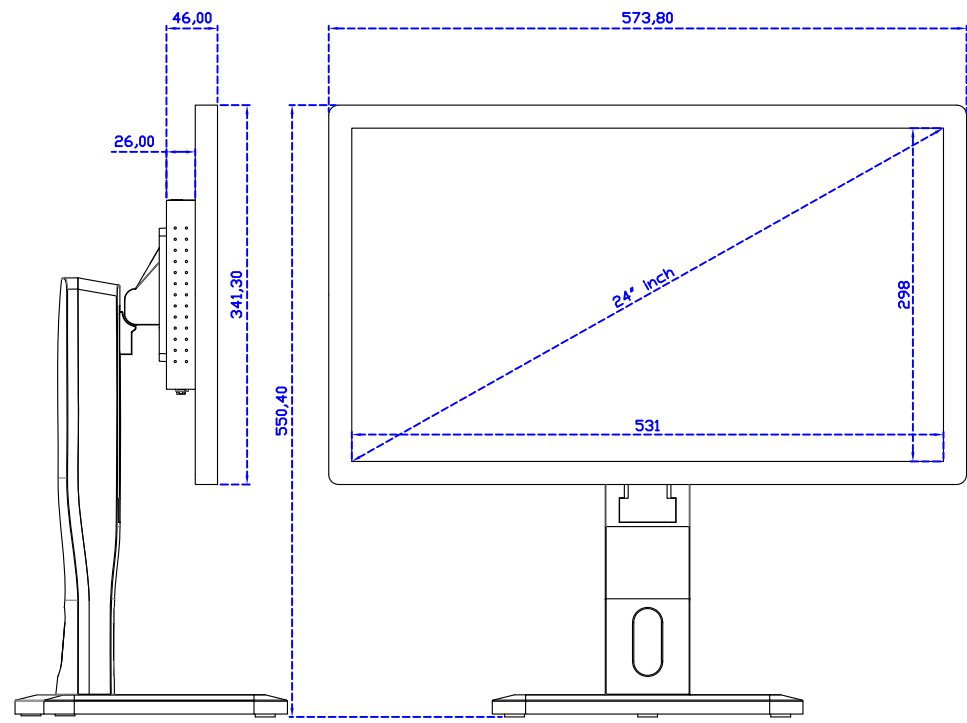

24" True Flat Projected capacitive Multi-Touch Monitor

Display Specifications :

| | |
|-----------------------|--|
| Active Area | 531 × 298 mm |
| Pixel Pitch | 0.27675 × 0.27675 mm |
| Brightness | 250 cd/m ² |
| Contrast Ratio | 1000 : 1 |
| Resolution | 1920 x 1080 (Full HD) |
| Viewing Angle | L/R178° ; U/D170° |
| Response Time | 5ms (Tr + Tf) |
| Display Colors | 16.7M |
| Display Modes | 640×480 ; 800×600 ; 1024×768 ; 1280×720 ; 1280×800 ; 1280×1024 ; 1360×768 ; 1440×900 ; 1680×1050 ; 1920×1080 |
| Signal input | VGA ; Audio ; Display Port ; HDMI |
| Speaker | 1W (8Ω) × 2 |
| OSD Keyboard | ⊕Power ⊕Auto adjust ⊕+ ⊕- ⊕Menu |
| Power Source | DC 12V (DC Jack Φ2.1mm) |
| Power Consumption | ≤21w |
| Storage 、 Operation | -20~60°C ; 0~50°C |
| VESA | 75×75 ; 100×100 mm |
| Casing Colors | Black (OEM other colors) |
| Casing Size 、 Weight | 573.8 × 341.3 × 46 mm ; 6 kg (W×H×D) (Without Stand) |
| Carton 、 gross weight | 670 × 535 × 265 mm ; 9.8 kg (W×H×D) |
| Accessory | VGA cable / HDMI cable / Audio cable / AC90~260V Adapter / Power cable / USB or RS232 cable / Cleaning wipes / Driver Disk ※DP cable (Optional) |

AIM-TMPCT240-R09W Y

3 Year Warranty
LCD Panel 1 Year

24" Touch Monitor.
(VESA Mount)

AIM-TMPCT240-R09W

DC12V/DP/HDMI/VGA/Audio

Touch USB/RS232

24" Desktop Touch Monitor.
(POS Stand)

AIM-TMPCT240-R09W V

24" Desktop Touch Monitor.
(Ergonomic Stand)

AIM-TMPCT240-R09W Y