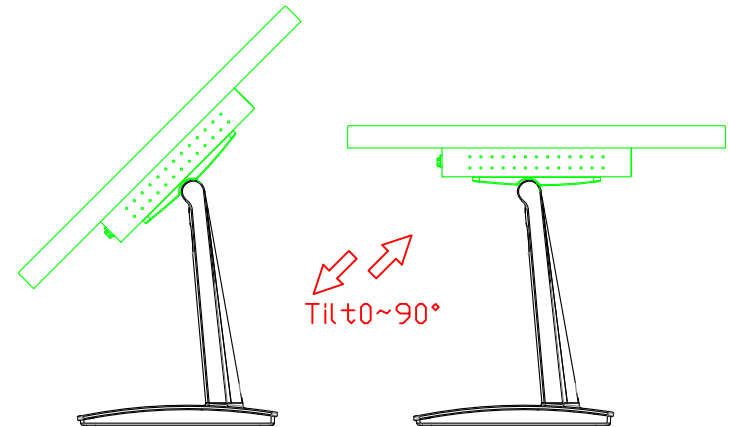

AIM-TMPCT240-R09W Y

3 Year Warranty
LCD Panel 1 Year

24" Touch Monitor.
(VESA Mount)

AIM-TMPCT240-R09W

DC12V/DP/HDMI/VGA/Audio

Touch USB/RS232

24" Desktop Touch Monitor.
(POS Stand)

AIM-TMPCT240-R09W V

24" Desktop Touch Monitor.
(Ergonomic Stand)

AIM-TMPCT240-R09W Y