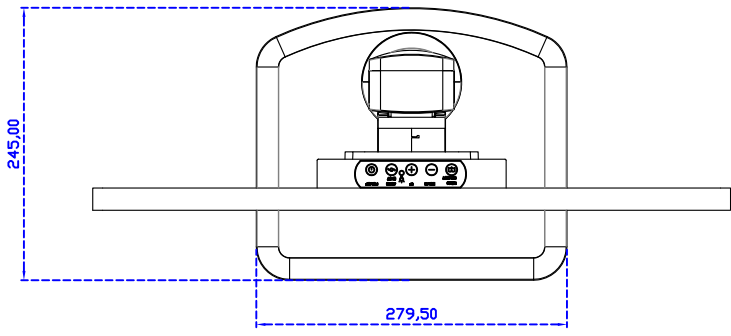

AIM-TMPCT240-R09W Y

3 Year Warranty
LCD Panel 1 Year

24" Touch Monitor.
(VESA Mount)

AIM-TMPCT240-R09W

DC12V/DP/HDMI/VGA/Audio

Touch USB/RS232

24" Desktop Touch Monitor.
(POS Stand)

AIM-TMPCT240-R09W V

24" Desktop Touch Monitor.
(Ergonomic Stand)

AIM-TMPCT240-R09W Y