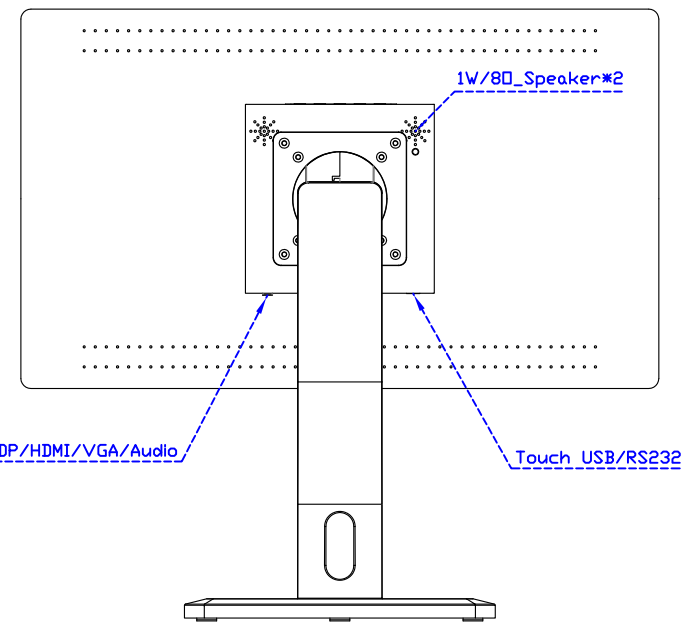

AIM-TMPCT240-R09W Y

3 Year Warranty
LCD Panel 1 Year

24" Touch Monitor.
(VESA Mount)

AIM-TMPCT240-R09W

DC12V/DP/HDMI/VGA/Audio

Touch USB/RS232

24" Desktop Touch Monitor.
(POS Stand)

AIM-TMPCT240-R09W V

24" Desktop Touch Monitor.
(Ergonomic Stand)

AIM-TMPCT240-R09W Y