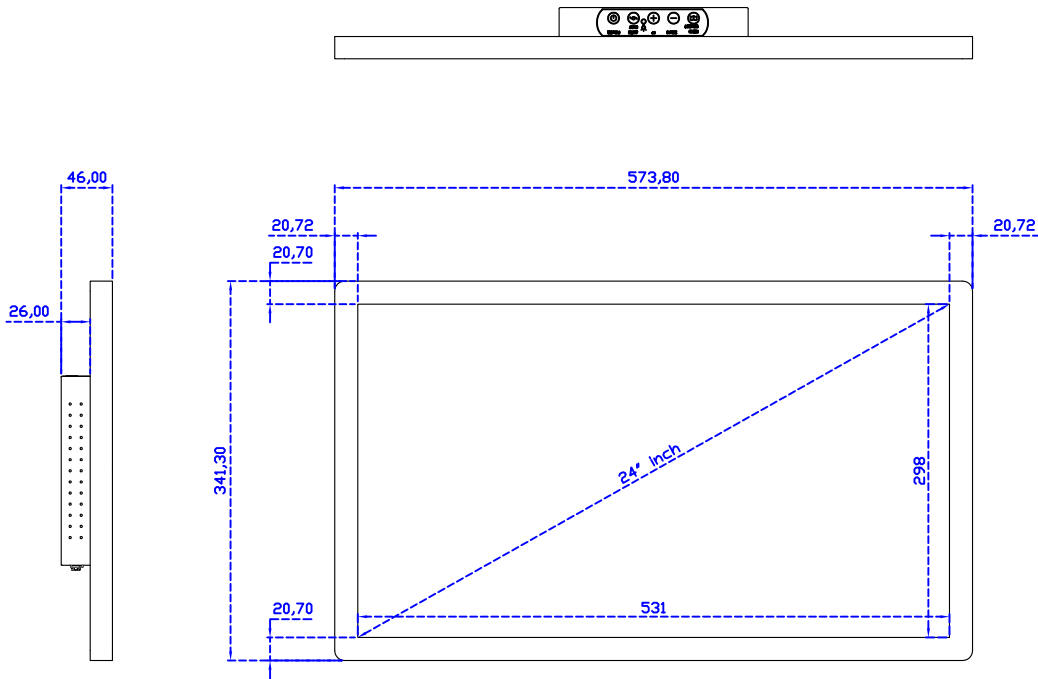

24" Touch Monitor.
(VESA Mount)

AIM-TMPCT240-R09W