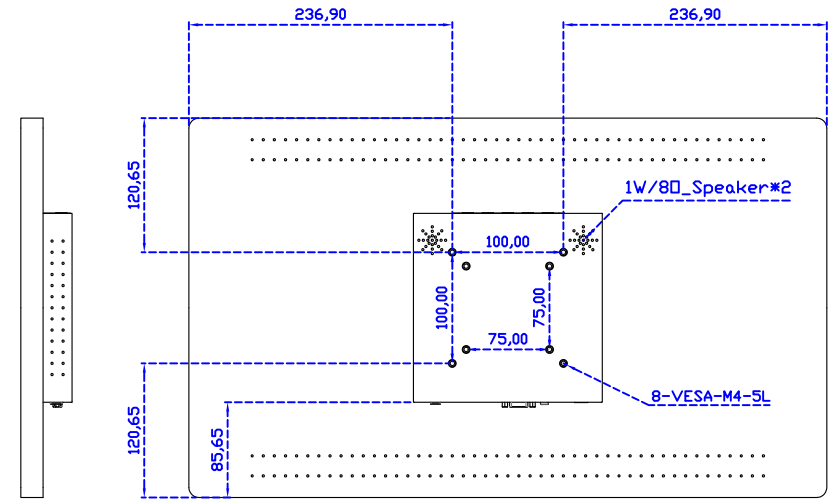

24" Touch Monitor.
(VESA Mount)

AIM-TMPCT240-R09W