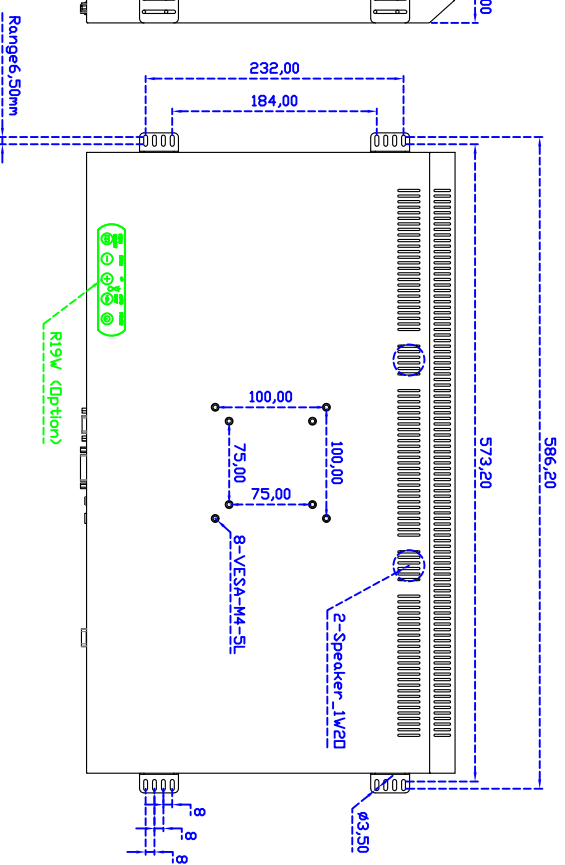

24" Embedded Touch Monitor.

AIM-TMPxxxx240-R17W_R19W