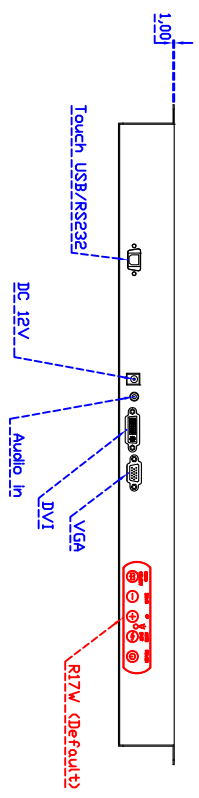

24" Embedded Touch Monitor.

AIM-TMPxxxx240-R17W_R19W