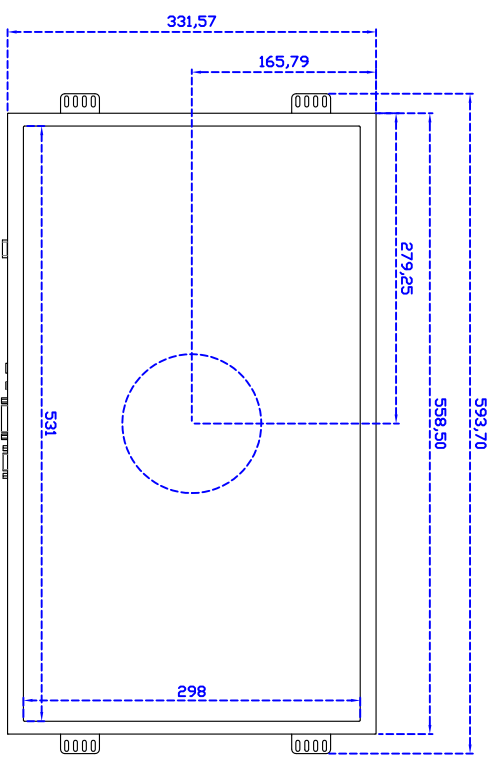

24" Embedded Touch Monitor.

AIM-TMPxxxx240-R17W_R19W