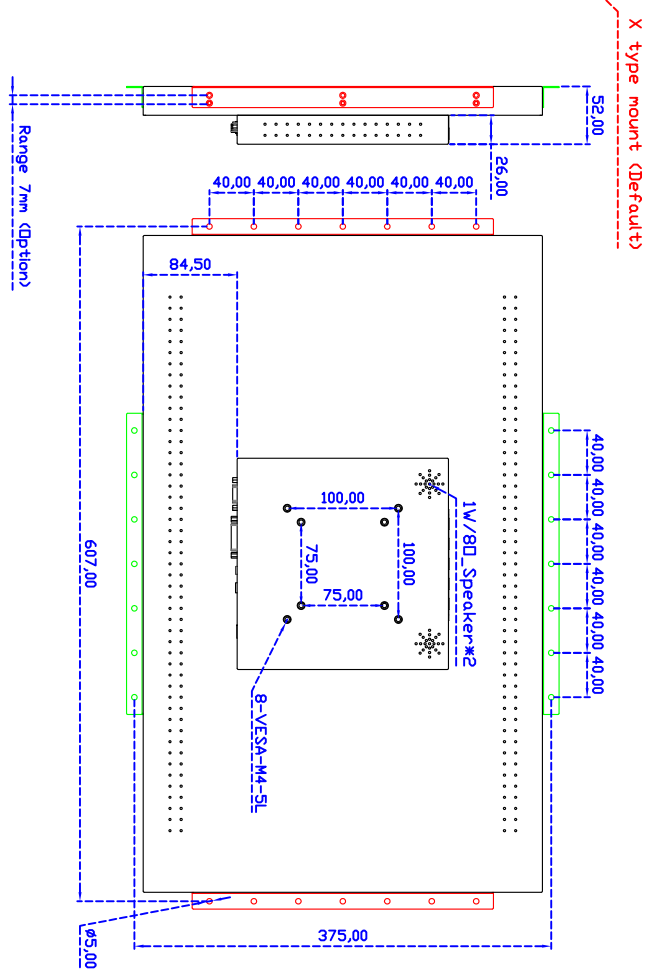

### Display Specifications :

Active Area	531 × 298 mm
Pixel Pitch	0.27675 × 0.27675 mm
Brightness	250 cd/m <sup>2</sup>
Contrast Ratio	1000 : 1
Resolution	1920 × 1080 ( Full HD )
Viewing Angle	L/R 170° ; U/D 160°
Response Time	5 ms ( Tr + Tf )
Display Colors	16.7M
Display Modes	640×480 ; 800×600 ; 1024×768 ; 1280×720 ; 1280×800 ; 1280×1024 ; 1366×768 ; 1440×900 ; 1680×1050 ; 1920×1080
Signal input	VGA ; Audio ; DVI
Mini-Audio out	1W ( 8Ω ) × 2
OSD Keyboard	⊙ Menu/Select ⊙ - ⊙ + ⊙ Auto/Exit ⊙ Power
Power Source	DC 12V ; ≤21w ; Standby ≤1w
Power Consumption	
Storage \ Operation	-20~60℃ ; 0~50℃
VESA	75×75 or 100×100 mm
Casing Colors	Black
Casing Size \ Weight	621 × 359 × 52 mm ; 6.3kg ( W×H×D )
Carton \ gross weight	550 × 400 × 180 mm ; 7.8kg ( W×H×D )

### Touch Feature :

Input Method	It detects anything that blocks lights
Linearity	≤2.5mm
Surface	≥7H
Life Time	Unlimited
Application	Writing and Signature Capture Capability
PC Link	USB

### Software Feature :

Calibration	4 points or 16 points or 25 points
Draw Test	Position and linearity verification
Controller	Support multiple controllers
Languages	English \ Simple Chinese \ Traditional Chinese \ Japanese \ German
Mouse Emulator	Right / left button emulation. Auto Right / left Click ( PDA function )
Touch Style	Drawing a Mode \ button a Mode \ Hide cursor
Double Click	Configurable double click speed \ Configurable double click area
Sound Modes	No sound \ Touch down \ Touch up
Display Support	display rotation \ Support multiple monitors
Division Pattern Settings:	Support two halves and four parts with touch function, you can also create your own division patterns.
Edge compensation	Support edge compensation and you can also add your own numbers for it.
Support O.S	All Windows-32 bit O.S Windows7-8-10 ; XP-64 bit O.S Android : All Linux : MAC

24" Embedded Touch Monitor.

AIM-TMOPR240-R01W