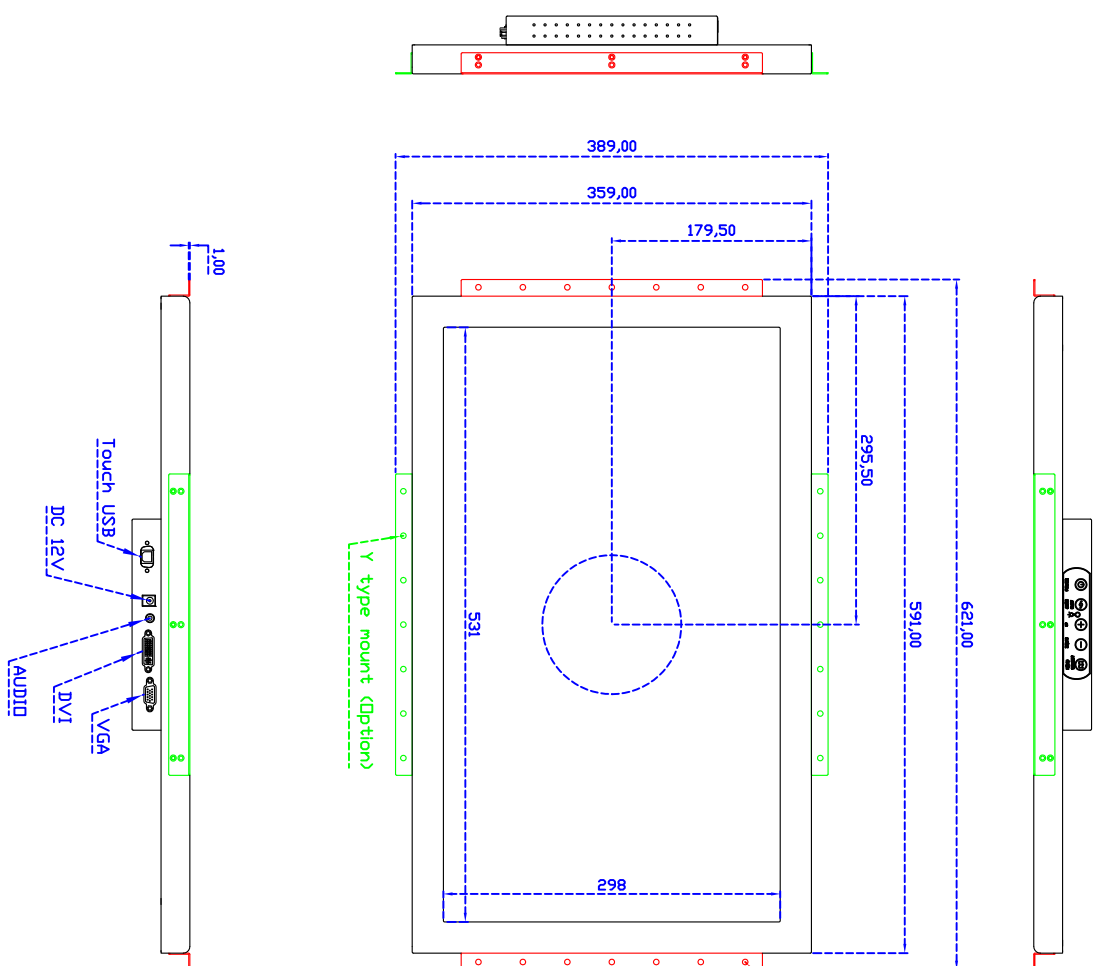

### Display Specifications :

Active Area	531 × 298 mm
Pixel Pitch	0.27675 × 0.27675 mm
Brightness	250 cd/m <sup>2</sup>
Contrast Ratio	1000 : 1
Resolution	1920 × 1080 ( Full HD )
Viewing Angle	L/R 170° ; U/D 160°
Response Time	5 ms ( Tr + Tf )
Display Colors	16.7M
Display Modes	640×480 ; 800×600 ; 1024×768 ; 1280×720 ; 1280×800 ; 1280×1024 ; 1366×768 ; 1440×900 ; 1680×1050 ; 1920×1080
Signal input	VGA ; Audio ; DVI
Mini-Audio out	1W ( 8Ω ) × 2
OSD Keyboard	⊙ Menu/Select ⊙ - ⊙ + ⊙ Auto/Exit ⊙ Power
Power Source	DC 12V ; ≤21w ; Standby ≤1w
Power Consumption	
Storage \ Operation	-20~60℃ ; 0~50℃
VESA	75×75 or 100×100 mm
Casing Colors	Black
Casing Size \ Weight	621 × 359 × 52 mm ; 6.3kg ( W×H×D )
Carton \ gross weight	550 × 400 × 180 mm ; 7.8kg ( W×H×D )

### Touch Feature :

Input Method	It detects anything that blocks lights
Linearity	≤2.5mm
Surface	≥7H
Life Time	Unlimited
Application	Writing and Signature Capture Capability
PC Link	USB

### Software Feature :

Calibration	4 points or 16 points or 25 points
Draw Test	Position and linearity verification
Controller	Support multiple controllers
Languages	English \ Simple Chinese \ Traditional Chinese \ Japanese \ German
Mouse Emulator	Right / left button emulation. Auto Right / left Click ( PDA function )
Touch Style	Drawing a Mode \ button a Mode \ Hide cursor
Double Click	Configurable double click speed \ Configurable double click area
Sound Modes	No sound \ Touch down \ Touch up
Display Support	display rotation \ Support multiple monitors
Division Pattern Settings:	Support two halves and four parts with touch function, you can also create your own division patterns.
Edge compensation	Support edge compensation and you can also add your own numbers for it.
Support O.S	All Windows-32 bit O.S Windows7-8-10 ; XP-64 bit O.S Android : All Linux : MAC

24" Embedded Touch Monitor.

AIM-TMOPR240-R01W