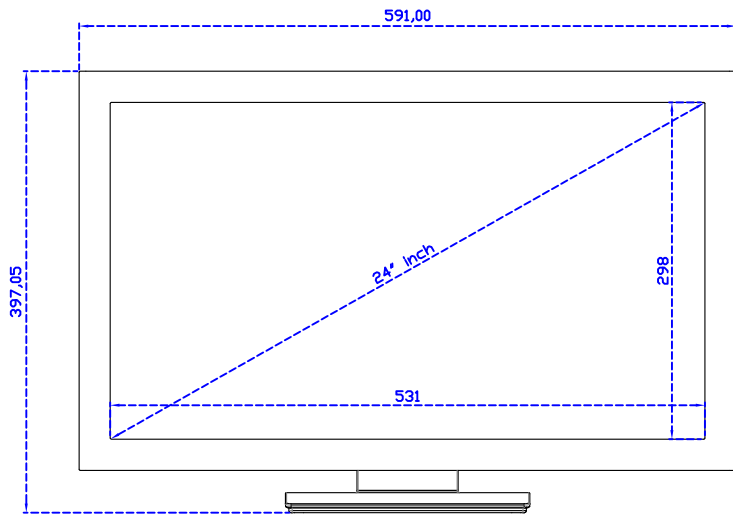

24" Infrared Ray Multi-Touch Monitor

Display Specifications :

Active Area	531 × 298 mm
Pixel Pitch	0.27675 × 0.27675 mm
Brightness	250 cd/m ²
Contrast Ratio	1000 : 1
Resolution	1920 x 1080 (Full HD)
Viewing Angle	L/R178° ; U/D170°
Response Time	5ms (Tr + Tf)
Display Colors	16.7M
Display Modes	640×480 ; 800×600 ; 1024×768 ; 1280×720 ; 1280×800 ; 1280×1024 ; 1360×768 ; 1440×900 ; 1680×1050 ; 1920×1080
Signal input	VGA ; Audio ; DVI
Speaker	1W (8Ω) × 2
OSD Keyboard	⊙Power ⊙Auto adjust ⊕ ⊖ ⊙Menu
Power Source	DC 12V (DC Jack Φ2.1mm)
Power Consumption	≤21w
Storage 、 Operation	-20~60°C ; 0~50°C
VESA	75×75 ; 100×100 mm
Casing Colors	Black (OEM other colors)
Casing Size 、 Weight	591 × 359 × 52 mm ; 6.1 kg (W×H×D) (Without Stand)
Carton 、 gross weight	670 × 535 × 265 mm ; 9.9 kg (W×H×D)
Accessory	VGA cable / Audio cable / AC90~260V Adapter / Power cable / USB cable / Cleaning wipes / Driver Disk ※DVI cable (Optional)

AIM-TMIR240-R01W V

AIM-TMIR240-R01W Y

3 Year Warranty
LCD Panel 1 Year

24" Touch Monitor.
(VESA Mount)

AIM-TMIR240-R01W

X type mount (Default)

24" Embedded Touch Monitor.
(Open Frame)

AIM-TMOPIR240-R01W

24" Desktop Touch Monitor.
(Foldable Stand)

AIM-TMIR240-R01W A

24" Desktop Touch Monitor.
(Photo Stand)

AIM-TMIR240-R01W P

24" Desktop Touch Monitor.
(POS Stand)

AIM-TMIR240-R01W V

24" Desktop Touch Monitor.
(Ergonomic Stand)