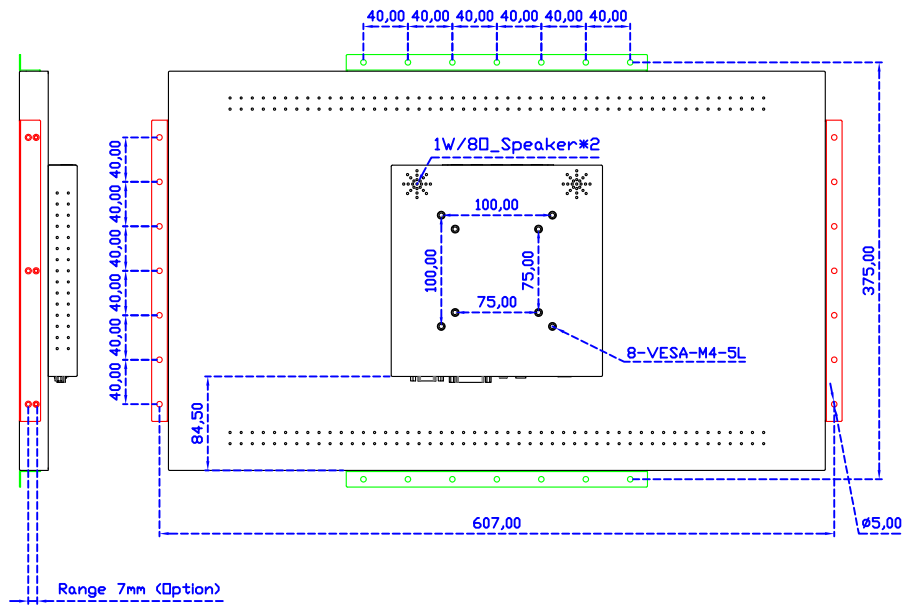

24" Infrared Ray Multi-Touch Monitor

Display Specifications :

Active Area	531 × 298 mm
Pixel Pitch	0.27675 × 0.27675 mm
Brightness	250 cd/m ²
Contrast Ratio	1000 : 1
Resolution	1920 x 1080 (Full HD)
Viewing Angle	L/R178° ; U/D170°
Response Time	5ms (Tr + Tf)
Display Colors	16.7M
Display Modes	640×480 ; 800×600 ; 1024×768 ; 1280×720 ; 1280×800 ; 1280×1024 ; 1360×768 ; 1440×900 ; 1680×1050 ; 1920×1080
Signal input	VGA ; Audio ; DVI
Speaker	1W (8Ω) × 2
OSD Keyboard	⊙Power ⊙Auto adjust ⊕ ⊖ ⊙Menu
Power Source	DC 12V (DC Jack Φ2.1mm)
Power Consumption	≤21w
Storage 、 Operation	-20~60°C ; 0~50°C
VESA	75×75 ; 100×100 mm
Casing Colors	Black (OEM other colors)
Casing Size 、 Weight	591 × 359 × 52 mm ; 6.1 kg (W×H×D) (Without Stand)
Carton 、 gross weight	670 × 535 × 265 mm ; 9.9 kg (W×H×D)
Accessory	VGA cable / Audio cable / AC90~260V Adapter / Power cable / USB cable / Cleaning wipes / Driver Disk ※DVI cable (Optional)

AIM-TMIR240-R01W V

AIM-TMIR240-R01W Y

3 Year Warranty
LCD Panel 1 Year

24" Touch Monitor.
(VESA Mount)

AIM-TMIR240-R01W

X type mount (Default)

24" Embedded Touch Monitor.
(Open Frame)

AIM-TMOPIR240-R01W

24" Desktop Touch Monitor.
(Foldable Stand)

AIM-TMIR240-R01W A

24" Desktop Touch Monitor.
(Photo Stand)

AIM-TMIR240-R01W P

24" Desktop Touch Monitor.
(POS Stand)

AIM-TMIR240-R01W V

24" Desktop Touch Monitor.
(Ergonomic Stand)