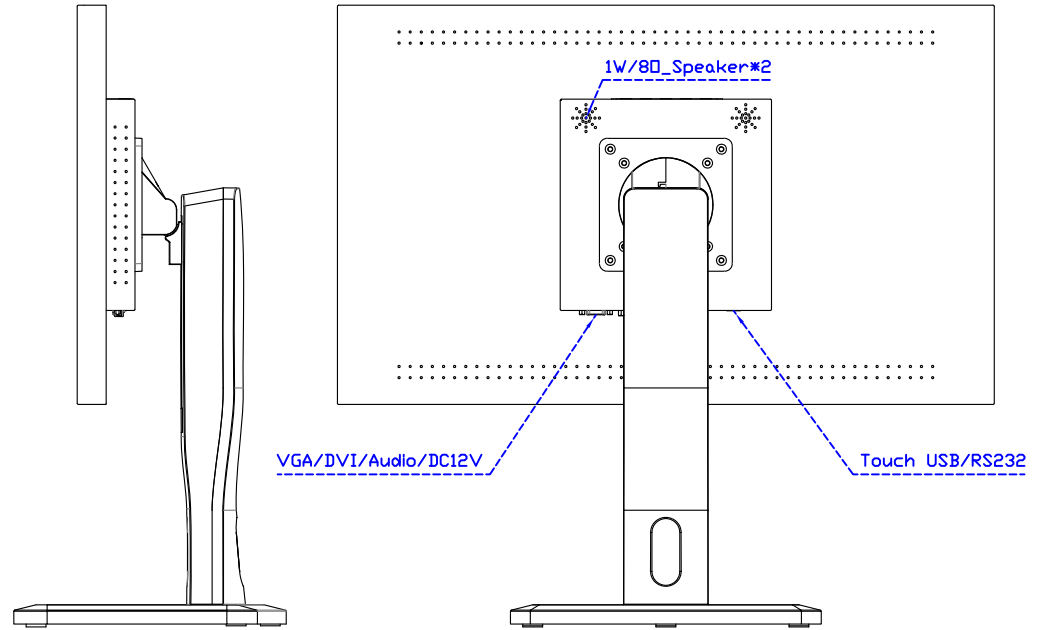

AIM-TMIR240-R01W V

AIM-TMIR240-R01W Y

3 Year Warranty
LCD Panel 1 Year

24" Touch Monitor.
(VESA Mount)

AIM-TMIR240-R01W

X type mount (Default)

24" Embedded Touch Monitor.
(Open Frame)

AIM-TMOPIR240-R01W

24" Desktop Touch Monitor.
(Foldable Stand)

AIM-TMIR240-R01W A

24" Desktop Touch Monitor.
(Photo Stand)

AIM-TMIR240-R01W P

24" Desktop Touch Monitor.
(POS Stand)

AIM-TMIR240-R01W V

24" Desktop Touch Monitor.
(Ergonomic Stand)