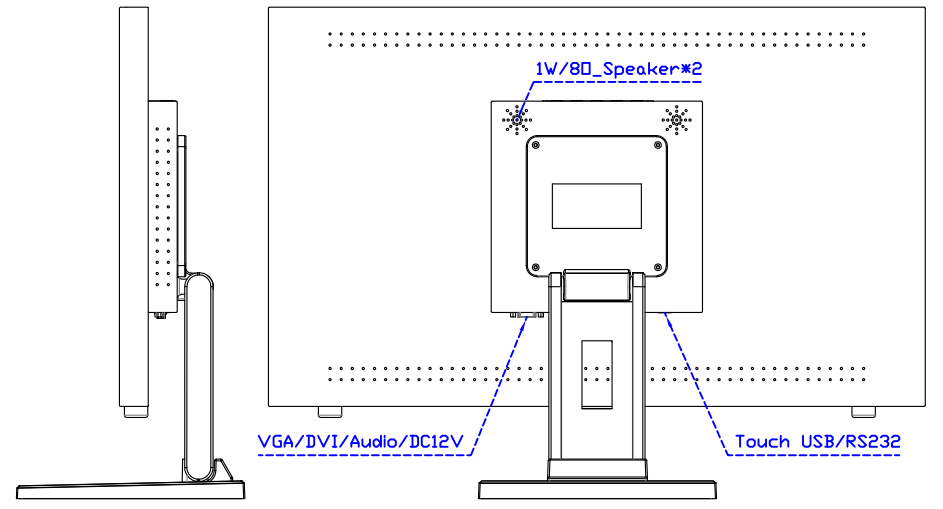

※AIM Touch has the right to update specs without further notice.

AIM-TMIR240-R01W A

AIM-TMIR240-R01W P

24" Infrared Ray Multi-Touch Monitor

Touch Feature :

Input Method	It detects anything that blocks lights
Linearity	≤2.5mm
Surface	≥7H
Life Time	Unlimited
Application	Writing and Signature Capture Capability

Software Feature :

Calibration	4 points or 16 points or 25 points
Draw Test	Position and linearity verification
Controller	Support multiple controllers
Languages	English · Simple Chinese · Traditional Chinese · Japanese · German
Mouse Emulator	Right / left button emulation. Auto Right / left Click (PDA function)
Touch Style	Drawing a Mode · button a Mode · Touch Off/ on Switch
Double Click	Configurable double click speed · Configurable double click area
Sound Modes	No sound · Touch down · Touch up
Display Support	display rotation · Support multiple monitors
Division Pattern	Support two halves and four parts with touch function, you can also create your own division patterns.
Settings:	
Edge compensation	Support edge compensation and you can also add your own numbers for it.
Support O.S	All Windows-32/64bit O.S Android ; Linux ; MAC

AIM-TMIR240-R01W V

AIM-TMIR240-R01W Y

3 Year Warranty
LCD Panel 1 Year

24" Touch Monitor.
(VESA Mount)

AIM-TMIR240-R01W

X type mount (Default)

24" Embedded Touch Monitor.
(Open Frame)

AIM-TMOPIR240-R01W

24" Desktop Touch Monitor.
(Foldable Stand)

AIM-TMIR240-R01W A

24" Desktop Touch Monitor.
(Photo Stand)

AIM-TMIR240-R01W P

24" Desktop Touch Monitor.
(POS Stand)

AIM-TMIR240-R01W V

24" Desktop Touch Monitor.
(Ergonomic Stand)