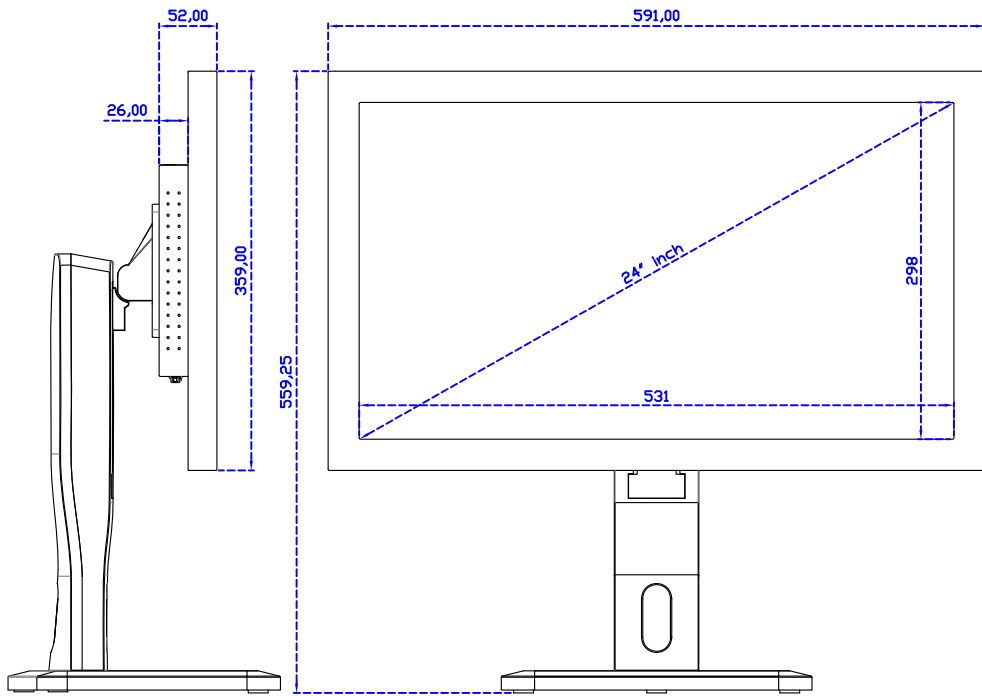

24" Infrared Ray Multi-Touch Monitor

Display Specifications :

Active Area	531 × 298 mm
Pixel Pitch	0.27675 × 0.27675 mm
Brightness	250 cd/m ²
Contrast Ratio	1000 : 1
Resolution	1920 x 1080 (Full HD)
Viewing Angle	L/R178° ; U/D170°
Response Time	5ms (Tr + Tf)
Display Colors	16.7M
Display Modes	640×480 ; 800×600 ; 1024×768 ; 1280×720 ; 1280×800 ; 1280×1024 ; 1360×768 ; 1440×900 ; 1680×1050 ; 1920×1080
Signal input	VGA ; Audio ; DVI
Speaker	1W (8Ω) × 2
OSD Keyboard	⊙Power ⊙Auto adjust ⊕ ⊖ ⊙Menu
Power Source	DC 12V (DC Jack Φ2.1mm)
Power Consumption	≤21w
Storage 、 Operation	-20~60°C ; 0~50°C
VESA	75×75 ; 100×100 mm
Casing Colors	Black (OEM other colors)
Casing Size 、 Weight	591 × 359 × 52 mm ; 6.1 kg (W×H×D) (Without Stand)
Carton 、 gross weight	670 × 535 × 265 mm ; 9.9 kg (W×H×D)
Accessory	VGA cable / Audio cable / AC90~260V Adapter / Power cable / USB cable / Cleaning wipes / Driver Disk ※DVI cable (Optional)

24" Desktop Touch Monitor.
(Foldable Stand)

AIM-TMIR240-R01W A

24" Desktop Touch Monitor.
(Photo Stand)

AIM-TMIR240-R01W P

24" Desktop Touch Monitor.
(POS Stand)

AIM-TMIR240-R01W V

24" Desktop Touch Monitor.
(Ergonomic Stand)