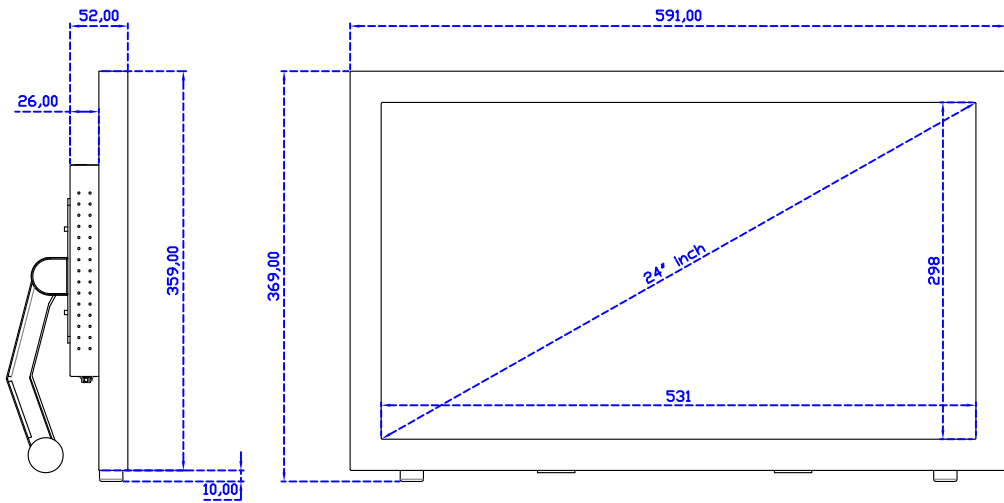

24" Infrared Ray Multi-Touch Monitor

Display Specifications :

Active Area	531 × 298 mm
Pixel Pitch	0.27675 × 0.27675 mm
Brightness	250 cd/m ²
Contrast Ratio	1000 : 1
Resolution	1920 x 1080 (Full HD)
Viewing Angle	L/R178° ; U/D170°
Response Time	5ms (Tr + Tf)
Display Colors	16.7M
Display Modes	640×480 ; 800×600 ; 1024×768 ; 1280×720 ; 1280×800 ; 1280×1024 ; 1360×768 ; 1440×900 ; 1680×1050 ; 1920×1080
Signal input	VGA ; Audio ; DVI
Speaker	1W (8Ω) × 2
OSD Keyboard	⊙Power ⊙Auto adjust ⊕ ⊖ ⊙Menu
Power Source	DC 12V (DC Jack Φ2.1mm)
Power Consumption	≤21w
Storage 、 Operation	-20~60°C ; 0~50°C
VESA	75×75 ; 100×100 mm
Casing Colors	Black (OEM other colors)
Casing Size 、 Weight	591 × 359 × 52 mm ; 6.1 kg (W×H×D) (Without Stand)
Carton 、 gross weight	670 × 535 × 265 mm ; 9.9 kg (W×H×D)
Accessory	VGA cable / Audio cable / AC90~260V Adapter / Power cable / USB cable / Cleaning wipes / Driver Disk ※DVI cable (Optional)

AIM-TMIR240-R01W V

AIM-TMIR240-R01W Y

3 Year Warranty
LCD Panel 1 Year

24" Touch Monitor.
(VESA Mount)

AIM-TMIR240-R01W

X type mount (Default)

24" Embedded Touch Monitor.
(Open Frame)

AIM-TMOPIR240-R01W

24" Desktop Touch Monitor.
(Foldable Stand)

AIM-TMIR240-R01W A

24" Desktop Touch Monitor.
(Photo Stand)

AIM-TMIR240-R01W P

24" Desktop Touch Monitor.
(POS Stand)

AIM-TMIR240-R01W V

24" Desktop Touch Monitor.
(Ergonomic Stand)