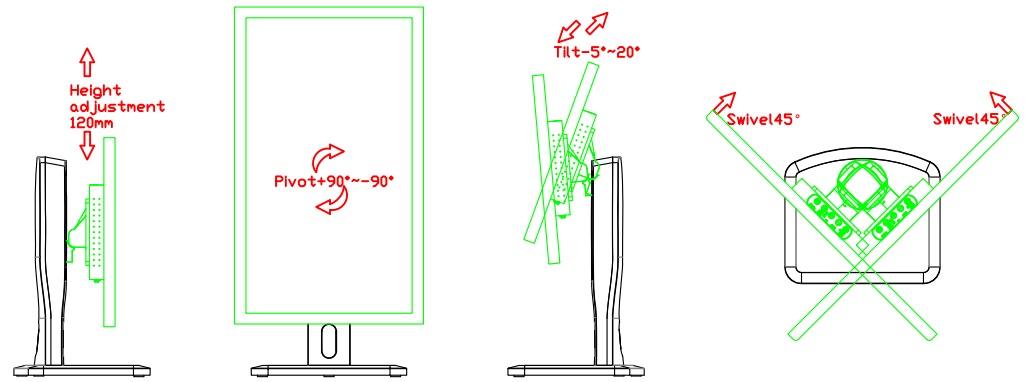

24" Desktop Touch Monitor.
(Foldable Stand)

AIM-TMIR240-R01W A

24" Desktop Touch Monitor.
(Photo Stand)

AIM-TMIR240-R01W P

24" Desktop Touch Monitor.
(POS Stand)

AIM-TMIR240-R01W V

24" Desktop Touch Monitor.
(Ergonomic Stand)