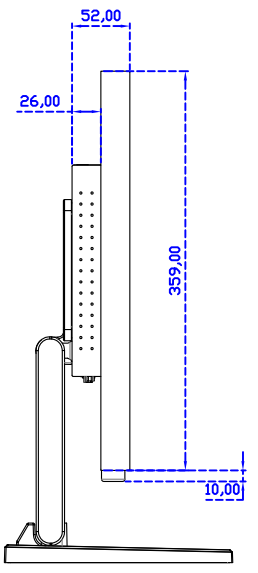

24" Infrared Ray Multi-Touch Monitor

Display Specifications :

Active Area	531 × 298 mm
Pixel Pitch	0.27675 × 0.27675 mm
Brightness	250 cd/m ²
Contrast Ratio	1000 : 1
Resolution	1920 x 1080 (Full HD)
Viewing Angle	L/R178° ; U/D170°
Response Time	5ms (Tr + Tf)
Display Colors	16.7M
Display Modes	640×480 ; 800×600 ; 1024×768 ; 1280×720 ; 1280×800 ; 1280×1024 ; 1360×768 ; 1440×900 ; 1680×1050 ; 1920×1080
Signal input	VGA ; Audio ; DVI
Speaker	1W (8Ω) × 2
OSD Keyboard	⊙Power ⊙Auto adjust ⊕ ⊖ ⊙Menu
Power Source	DC 12V (DC Jack Φ2.1mm)
Power Consumption	≤21w
Storage 、 Operation	-20~60°C ; 0~50°C
VESA	75×75 ; 100×100 mm
Casing Colors	Black (OEM other colors)
Casing Size 、 Weight	591 × 359 × 52 mm ; 6.1 kg (W×H×D) (Without Stand)
Carton 、 gross weight	670 × 535 × 265 mm ; 9.9 kg (W×H×D)
Accessory	VGA cable / Audio cable / AC90~260V Adapter / Power cable / USB cable / Cleaning wipes / Driver Disk ※DVI cable (Optional)

AIM-TMIR240-R01W V

AIM-TMIR240-R01W Y

3 Year Warranty
LCD Panel 1 Year

24" Touch Monitor.
(VESA Mount)

AIM-TMIR240-R01W

X type mount (Default)

24" Embedded Touch Monitor.
(Open Frame)

AIM-TMOPIR240-R01W

24" Desktop Touch Monitor.
(Foldable Stand)

AIM-TMIR240-R01W A

24" Desktop Touch Monitor.
(Photo Stand)

AIM-TMIR240-R01W P

24" Desktop Touch Monitor.
(POS Stand)

AIM-TMIR240-R01W V

24" Desktop Touch Monitor.
(Ergonomic Stand)