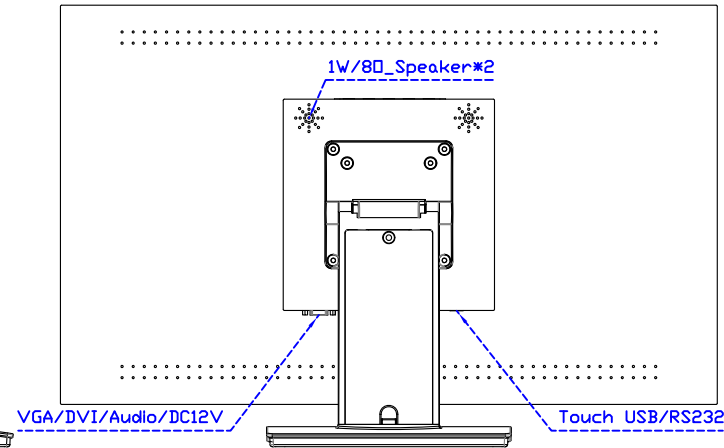

AIM-TMIR240-R01W V

AIM-TMIR240-R01W Y

3 Year Warranty
LCD Panel 1 Year

24" Touch Monitor.
(VESA Mount)

AIM-TMIR240-R01W

X type mount (Default)

24" Embedded Touch Monitor.
(Open Frame)

AIM-TMOPIR240-R01W

24" Desktop Touch Monitor.
(Foldable Stand)

AIM-TMIR240-R01W A

24" Desktop Touch Monitor.
(Photo Stand)

AIM-TMIR240-R01W P

24" Desktop Touch Monitor.
(POS Stand)

AIM-TMIR240-R01W V

24" Desktop Touch Monitor.
(Ergonomic Stand)