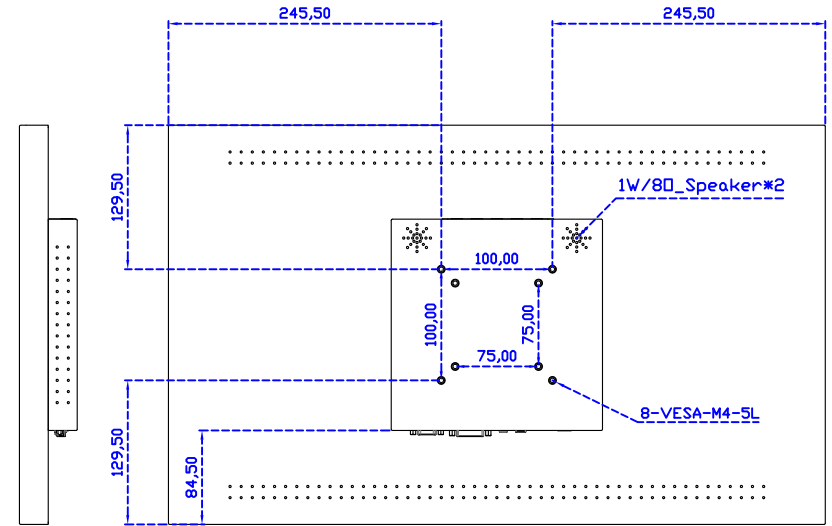

24" Touch Monitor.
(VESA Mount)

AIM-TMIR240-R01W