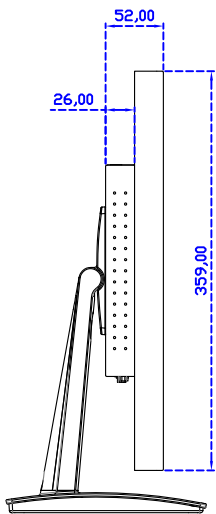

24" Infrared Ray Multi-Touch Monitor

Display Specifications :

Active Area	531 × 298 mm
Pixel Pitch	0.27675 × 0.27675 mm
Brightness	250 cd/m ²
Contrast Ratio	1000 : 1
Resolution	1920 x 1080 (Full HD)
Viewing Angle	L/R178° ; U/D170°
Response Time	5ms (Tr + Tf)
Display Colors	16.7M
Display Modes	640×480 ; 800×600 ; 1024×768 ; 1280×720 ; 1280×800 ; 1280×1024 ; 1360×768 ; 1440×900 ; 1680×1050 ; 1920×1080
Signal input	VGA ; Audio ; DVI
Speaker	1W (8Ω) × 2
OSD Keyboard	⊙Power ⊙Auto adjust ⊕ ⊖ ⊙Menu
Power Source	DC 12V (DC Jack Φ2.1mm)
Power Consumption	≤21w
Storage 、 Operation	-20~60°C ; 0~50°C
VESA	75×75 ; 100×100 mm
Casing Colors	Black (OEM other colors)
Casing Size 、 Weight	591 × 359 × 52 mm ; 6.1 kg (W×H×D) (Without Stand)
Carton 、 gross weight	670 × 535 × 265 mm ; 9.9 kg (W×H×D)
Accessory	VGA cable / Audio cable / AC90~260V Adapter / Power cable / USB cable / Cleaning wipes / Driver Disk ※DVI cable (Optional)

AIM-TMIR240-R01W V

AIM-TMIR240-R01W Y

3 Year Warranty
LCD Panel 1 Year

24" Touch Monitor.
(VESA Mount)

AIM-TMIR240-R01W

X type mount (Default)

24" Embedded Touch Monitor.
(Open Frame)

AIM-TMOPIR240-R01W

24" Desktop Touch Monitor.
(Foldable Stand)

AIM-TMIR240-R01W A

24" Desktop Touch Monitor.
(Photo Stand)

AIM-TMIR240-R01W P

24" Desktop Touch Monitor.
(POS Stand)

AIM-TMIR240-R01W V

24" Desktop Touch Monitor.
(Ergonomic Stand)