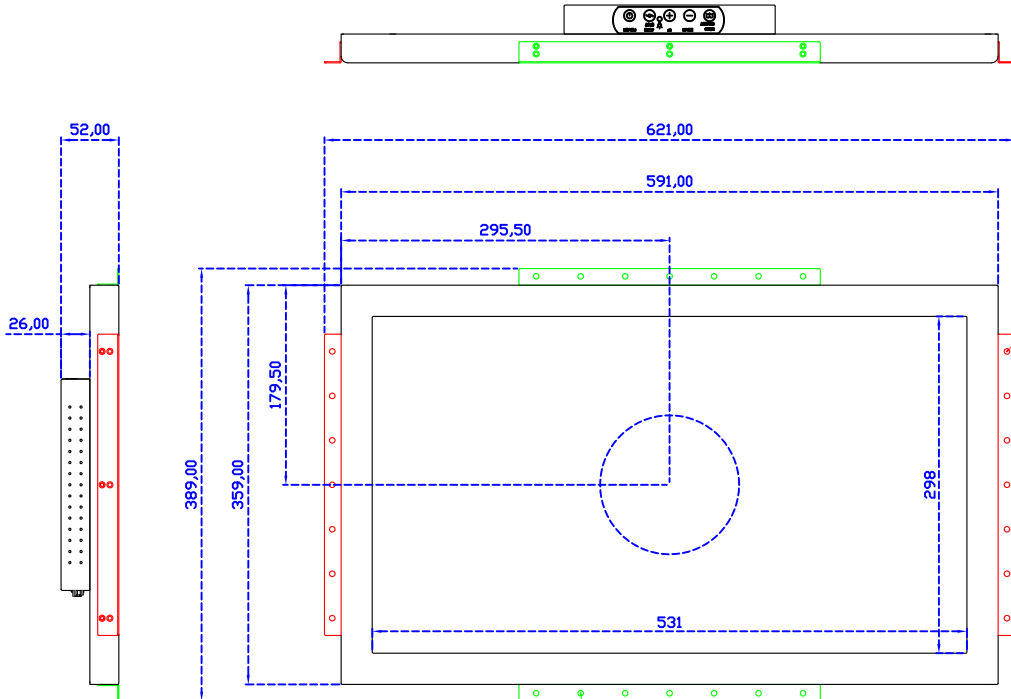

24" Infrared Ray Multi-Touch Monitor

Display Specifications :

Active Area	531 × 298 mm
Pixel Pitch	0.27675 × 0.27675 mm
Brightness	250 cd/m ²
Contrast Ratio	1000 : 1
Resolution	1920 x 1080 (Full HD)
Viewing Angle	L/R178° ; U/D170°
Response Time	5ms (Tr + Tf)
Display Colors	16.7M
Display Modes	640×480 ; 800×600 ; 1024×768 ; 1280×720 ; 1280×800 ; 1280×1024 ; 1360×768 ; 1440×900 ; 1680×1050 ; 1920×1080
Signal input	VGA ; Audio ; DVI
Speaker	1W (8Ω) × 2
OSD Keyboard	⊙Power ⊙Auto adjust ⊕ ⊖ ⊙Menu
Power Source	DC 12V (DC Jack Φ2.1mm)
Power Consumption	≤21w
Storage 、 Operation	-20~60°C ; 0~50°C
VESA	75×75 ; 100×100 mm
Casing Colors	Black (OEM other colors)
Casing Size 、 Weight	591 × 359 × 52 mm ; 6.1 kg (W×H×D) (Without Stand)
Carton 、 gross weight	670 × 535 × 265 mm ; 9.9 kg (W×H×D)
Accessory	VGA cable / Audio cable / AC90~260V Adapter / Power cable / USB cable / Cleaning wipes / Driver Disk ※DVI cable (Optional)

AIM-TMIR240-R01W V

AIM-TMIR240-R01W Y

3 Year Warranty
LCD Panel 1 Year

24" Touch Monitor.
(VESA Mount)

AIM-TMIR240-R01W

X type mount (Default)

24" Embedded Touch Monitor.
(Open Frame)

AIM-TMOPIR240-R01W

24" Desktop Touch Monitor.
(Foldable Stand)

AIM-TMIR240-R01W A

24" Desktop Touch Monitor.
(Photo Stand)

AIM-TMIR240-R01W P

24" Desktop Touch Monitor.
(POS Stand)

AIM-TMIR240-R01W V

24" Desktop Touch Monitor.
(Ergonomic Stand)