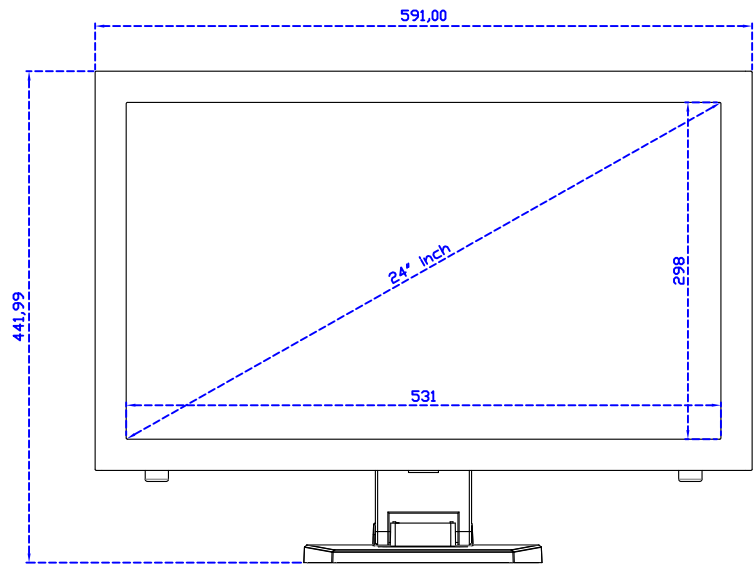

24" Infrared Ray Multi-Touch Monitor

Display Specifications :

Active Area	531 × 298 mm
Pixel Pitch	0.27675 × 0.27675 mm
Brightness	250 cd/m ²
Contrast Ratio	1000 : 1
Resolution	1920 x 1080 (Full HD)
Viewing Angle	L/R178° ; U/D170°
Response Time	5ms (Tr + Tf)
Display Colors	16.7M
Display Modes	640×480 ; 800×600 ; 1024×768 ; 1280×720 ; 1280×800 ; 1280×1024 ; 1360×768 ; 1440×900 ; 1680×1050 ; 1920×1080
Signal input	VGA ; Audio ; DVI
Speaker	1W (8Ω) × 2
OSD Keyboard	⊙Power ⊙Auto adjust ⊕ ⊖ ⊙Menu
Power Source	DC 12V (DC Jack Φ2.1mm)
Power Consumption	≤21w
Storage 、 Operation	-20~60°C ; 0~50°C
VESA	75×75 ; 100×100 mm
Casing Colors	Black (OEM other colors)
Casing Size 、 Weight	591 × 359 × 52 mm ; 6.1 kg (W×H×D) (Without Stand)
Carton 、 gross weight	670 × 535 × 265 mm ; 9.9 kg (W×H×D)
Accessory	VGA cable / Audio cable / AC90~260V Adapter / Power cable / USB cable / Cleaning wipes / Driver Disk ※DVI cable (Optional)

AIM-TMIR240-R01W V

AIM-TMIR240-R01W Y

3 Year Warranty
LCD Panel 1 Year

24" Touch Monitor.
(VESA Mount)

AIM-TMIR240-R01W

X type mount (Default)

24" Embedded Touch Monitor.
(Open Frame)

AIM-TMOPIR240-R01W

24" Desktop Touch Monitor.
(Foldable Stand)

AIM-TMIR240-R01W A

24" Desktop Touch Monitor.
(Photo Stand)

AIM-TMIR240-R01W P

24" Desktop Touch Monitor.
(POS Stand)

AIM-TMIR240-R01W V

24" Desktop Touch Monitor.
(Ergonomic Stand)