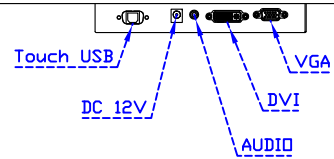

※AIM Touch has the right to update specs without further notice.

AIM-TMIR240-R01W A

AIM-TMIR240-R01W P

24" Infrared Ray Multi-Touch Monitor

Touch Feature :

Input Method	It detects anything that blocks lights
Linearity	≤2.5mm
Surface	≥7H
Life Time	Unlimited
Application	Writing and Signature Capture Capability

Software Feature :

Calibration	4 points or 16 points or 25 points
Draw Test	Position and linearity verification
Controller	Support multiple controllers
Languages	English · Simple Chinese · Traditional Chinese · Japanese · German
Mouse Emulator	Right / left button emulation. Auto Right / left Click (PDA function)
Touch Style	Drawing a Mode · button a Mode · Touch Off/ on Switch
Double Click	Configurable double click speed · Configurable double click area
Sound Modes	No sound · Touch down · Touch up
Display Support	display rotation · Support multiple monitors
Division Pattern	Support two halves and four parts with touch function, you can also create your own division patterns.
Settings:	
Edge compensation	Support edge compensation and you can also add your own numbers for it.
Support O.S	All Windows-32/64bit O.S Android ; Linux ; MAC

AIM-TMIR240-R01W V

AIM-TMIR240-R01W Y

3 Year Warranty
LCD Panel 1 Year

24" Touch Monitor.
(VESA Mount)

AIM-TMIR240-R01W

X type mount (Default)

24" Embedded Touch Monitor.
(Open Frame)

AIM-TMOPIR240-R01W