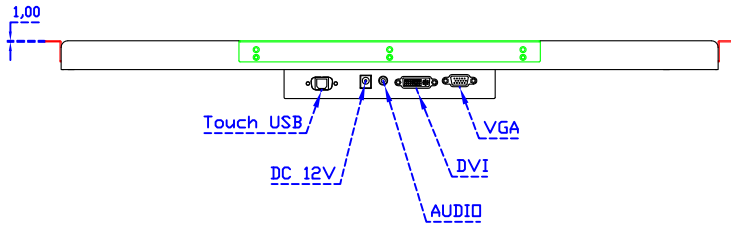

AIM-TMIR240-R01W V

AIM-TMIR240-R01W Y

3 Year Warranty
LCD Panel 1 Year

24" Touch Monitor.
(VESA Mount)

AIM-TMIR240-R01W

X type mount (Default)

24" Embedded Touch Monitor.
(Open Frame)

AIM-TMOPIR240-R01W

24" Desktop Touch Monitor.
(Foldable Stand)

AIM-TMIR240-R01W A

24" Desktop Touch Monitor.
(Photo Stand)

AIM-TMIR240-R01W P

24" Desktop Touch Monitor.
(POS Stand)

AIM-TMIR240-R01W V

24" Desktop Touch Monitor.
(Ergonomic Stand)