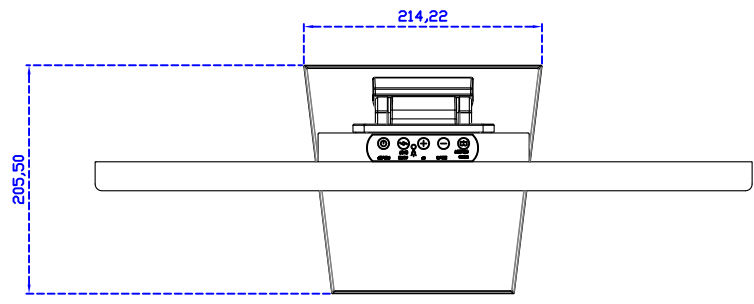

AIM-TMIR240-R01W V

AIM-TMIR240-R01W Y

3 Year Warranty
LCD Panel 1 Year

24" Touch Monitor.
(VESA Mount)

AIM-TMIR240-R01W

X type mount (Default)

24" Embedded Touch Monitor.
(Open Frame)

AIM-TMOPIR240-R01W

24" Desktop Touch Monitor.
(Foldable Stand)

AIM-TMIR240-R01W A

24" Desktop Touch Monitor.
(Photo Stand)

AIM-TMIR240-R01W P

24" Desktop Touch Monitor.
(POS Stand)

AIM-TMIR240-R01W V

24" Desktop Touch Monitor.
(Ergonomic Stand)