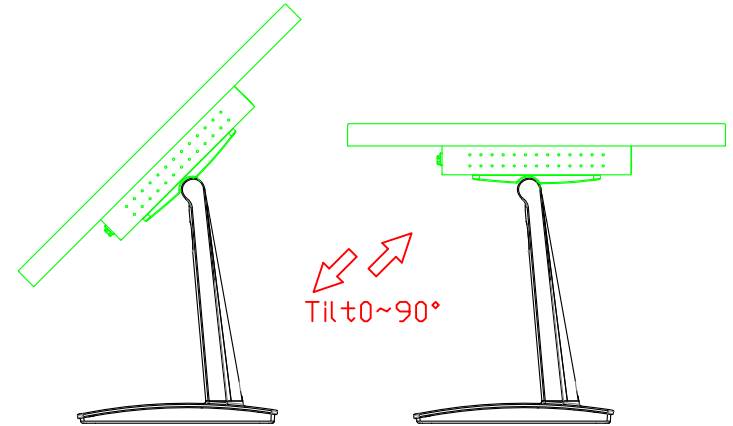

AIM-TMIR240-R01W V

AIM-TMIR240-R01W Y

3 Year Warranty
LCD Panel 1 Year

24" Touch Monitor.
(VESA Mount)

AIM-TMIR240-R01W

X type mount (Default)

24" Embedded Touch Monitor.
(Open Frame)

AIM-TMOPIR240-R01W

24" Desktop Touch Monitor.
(Foldable Stand)

AIM-TMIR240-R01W A

24" Desktop Touch Monitor.
(Photo Stand)

AIM-TMIR240-R01W P

24" Desktop Touch Monitor.
(POS Stand)

AIM-TMIR240-R01W V

24" Desktop Touch Monitor.
(Ergonomic Stand)