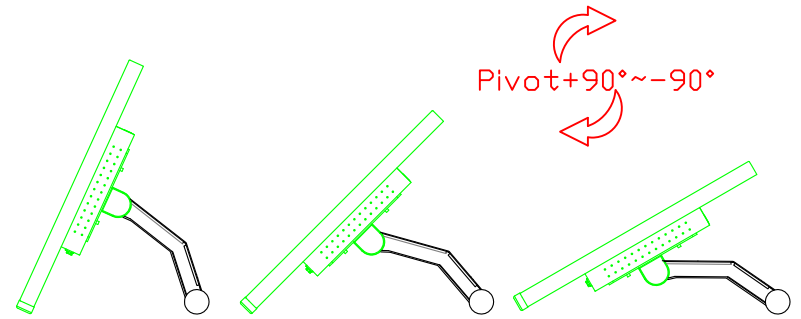

Software Feature :

Calibration	4 points or 16 points or 25 points
Draw Test	Position and linearity verification
Controller	Support multiple controllers
Languages	English · Simple Chinese · Traditional Chinese · Japanese · German
Mouse Emulator	Right / left button emulation. Auto Right / left Click (PDA function)
Touch Style	Drawing a Mode · button a Mode · Touch Off/ on Switch
Double Click	Configurable double click speed · Configurable double click area
Sound Modes	No sound · Touch down · Touch up
Display Support	display rotation · Support multiple monitors
Division Pattern	Support two halves and four parts with touch function, you can also create your own division patterns.
Settings:	
Edge compensation	Support edge compensation and you can also add your own numbers for it.
Support O.S	All Windows-32/64bit O.S Android ; Linux ; MAC

AIM-TMIR240-R01W V

AIM-TMIR240-R01W Y

3 Year Warranty
LCD Panel 1 Year

24" Touch Monitor.
(VESA Mount)

AIM-TMIR240-R01W

X type mount (Default)

24" Embedded Touch Monitor.
(Open Frame)

AIM-TMOPIR240-R01W

24" Desktop Touch Monitor.
(Foldable Stand)

AIM-TMIR240-R01W A

24" Desktop Touch Monitor.
(Photo Stand)

AIM-TMIR240-R01W P

24" Desktop Touch Monitor.
(POS Stand)

AIM-TMIR240-R01W V

24" Desktop Touch Monitor.
(Ergonomic Stand)