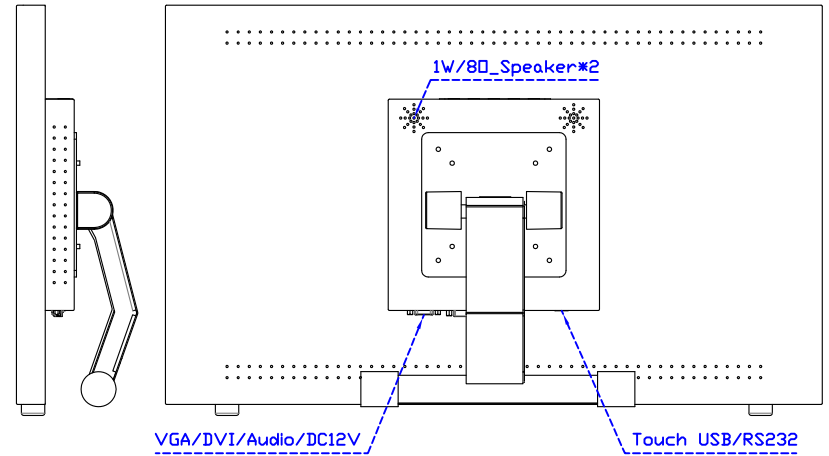

※AIM Touch has the right to update specs without further notice.

AIM-TMIR240-R01W A

AIM-TMIR240-R01W P

24" Infrared Ray Multi-Touch Monitor

Touch Feature :

Input Method	It detects anything that blocks lights
Linearity	≤2.5mm
Surface	≥7H
Life Time	Unlimited
Application	Writing and Signature Capture Capability

Software Feature :

Calibration	4 points or 16 points or 25 points
Draw Test	Position and linearity verification
Controller	Support multiple controllers
Languages	English · Simple Chinese · Traditional Chinese · Japanese · German
Mouse Emulator	Right / left button emulation. Auto Right / left Click (PDA function)
Touch Style	Drawing a Mode · button a Mode · Touch Off/ on Switch
Double Click	Configurable double click speed · Configurable double click area
Sound Modes	No sound · Touch down · Touch up
Display Support	display rotation · Support multiple monitors
Division Pattern	Support two halves and four parts with touch function, you can also create your own division patterns.
Settings:	
Edge compensation	Support edge compensation and you can also add your own numbers for it.
Support O.S	All Windows-32/64bit O.S Android ; Linux ; MAC

AIM-TMIR240-R01W V

AIM-TMIR240-R01W Y

3 Year Warranty
LCD Panel 1 Year

24" Touch Monitor.
(VESA Mount)

AIM-TMIR240-R01W

X type mount (Default)

24" Embedded Touch Monitor.
(Open Frame)

AIM-TMOPIR240-R01W

24" Desktop Touch Monitor.
(Foldable Stand)

AIM-TMIR240-R01W A

24" Desktop Touch Monitor.
(Photo Stand)

AIM-TMIR240-R01W P

24" Desktop Touch Monitor.
(POS Stand)

AIM-TMIR240-R01W V

24" Desktop Touch Monitor.
(Ergonomic Stand)