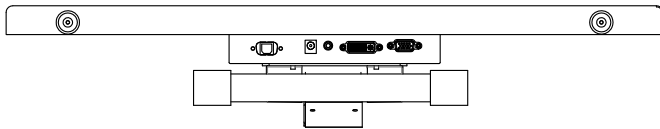

24" Desktop Touch Monitor.
(Photo Stand)

AIM-TMIR240-R01W P