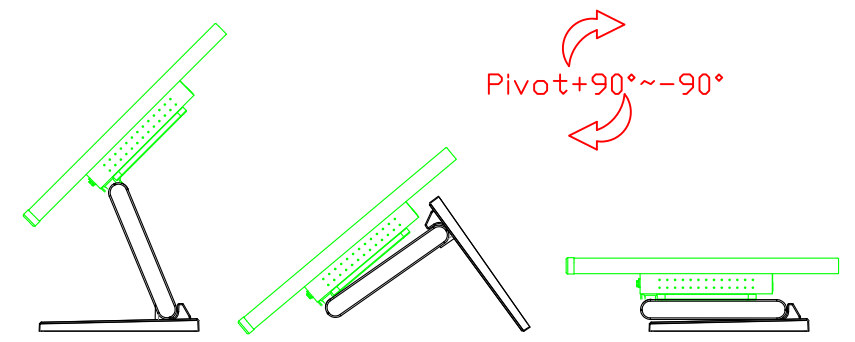

Software Feature :

Calibration	4 points or 16 points or 25 points
Draw Test	Position and linearity verification
Controller	Support multiple controllers
Languages	English · Simple Chinese · Traditional Chinese · Japanese · German
Mouse Emulator	Right / left button emulation. Auto Right / left Click (PDA function)
Touch Style	Drawing a Mode · button a Mode · Touch Off/ on Switch
Double Click	Configurable double click speed · Configurable double click area
Sound Modes	No sound · Touch down · Touch up
Display Support	display rotation · Support multiple monitors
Division Pattern	Support two halves and four parts with touch function, you can also create your own division patterns.
Settings:	
Edge compensation	Support edge compensation and you can also add your own numbers for it.
Support O.S	All Windows-32/64bit O.S Android ; Linux ; MAC

AIM-TMIR240-R01W V

AIM-TMIR240-R01W Y

3 Year Warranty
LCD Panel 1 Year

24" Touch Monitor.
(VESA Mount)

AIM-TMIR240-R01W

X type mount (Default)

24" Embedded Touch Monitor.
(Open Frame)

AIM-TMOPIR240-R01W

24" Desktop Touch Monitor.
(Foldable Stand)

AIM-TMIR240-R01W A

24" Desktop Touch Monitor.
(Photo Stand)

AIM-TMIR240-R01W P

24" Desktop Touch Monitor.
(POS Stand)

AIM-TMIR240-R01W V

24" Desktop Touch Monitor.
(Ergonomic Stand)