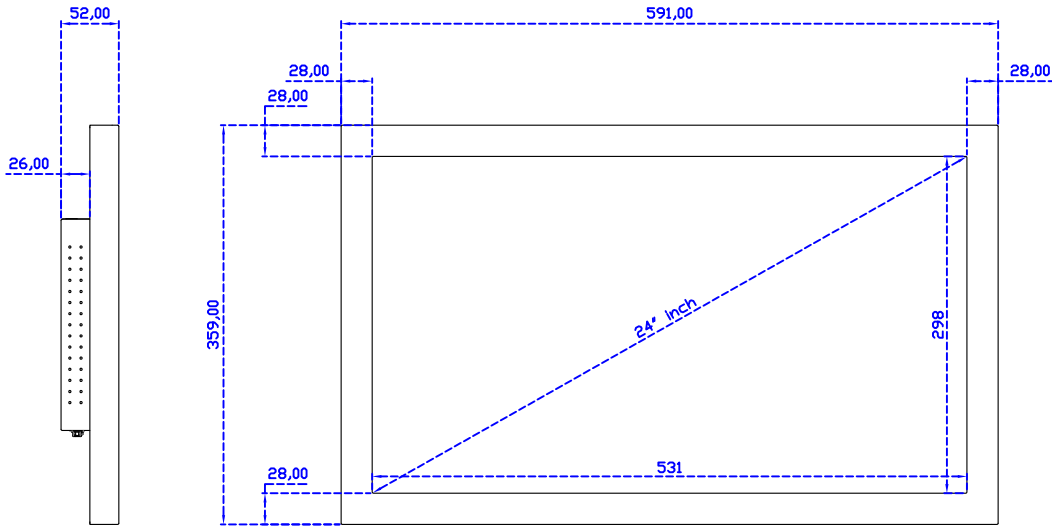

24" Infrared Ray Multi-Touch Monitor

Display Specifications :

Active Area	531 × 298 mm
Pixel Pitch	0.27675 × 0.27675 mm
Brightness	250 cd/m ²
Contrast Ratio	1000 : 1
Resolution	1920 x 1080 (Full HD)
Viewing Angle	L/R178° ; U/D170°
Response Time	5ms (Tr + Tf)
Display Colors	16.7M
Display Modes	640×480 ; 800×600 ; 1024×768 ; 1280×720 ; 1280×800 ; 1280×1024 ; 1360×768 ; 1440×900 ; 1680×1050 ; 1920×1080
Signal input	VGA ; Audio ; DVI
Speaker	1W (8Ω) × 2
OSD Keyboard	⊙Power ⊙Auto adjust ⊕ ⊖ ⊙Menu
Power Source	DC 12V (DC Jack Φ2.1mm)
Power Consumption	≤21w
Storage 、 Operation	-20~60°C ; 0~50°C
VESA	75×75 ; 100×100 mm
Casing Colors	Black (OEM other colors)
Casing Size 、 Weight	591 × 359 × 52 mm ; 6.1 kg (W×H×D) (Without Stand)
Carton 、 gross weight	670 × 535 × 265 mm ; 9.9 kg (W×H×D)
Accessory	VGA cable / Audio cable / AC90~260V Adapter / Power cable / USB cable / Cleaning wipes / Driver Disk ※DVI cable (Optional)

Software Feature :

Calibration	4 points or 16 points or 25 points
Draw Test	Position and linearity verification
Controller	Support multiple controllers
Languages	English · Simple Chinese · Traditional Chinese · Japanese · German
Mouse Emulator	Right / left button emulation. Auto Right / left Click (PDA function)
Touch Style	Drawing a Mode · button a Mode · Touch Off/ on Switch
Double Click	Configurable double click speed · Configurable double click area
Sound Modes	No sound · Touch down · Touch up
Display Support	display rotation · Support multiple monitors
Division Pattern	Support two halves and four parts with touch function, you can also create your own division patterns.
Settings:	
Edge compensation	Support edge compensation and you can also add your own numbers for it.
Support O.S	All Windows-32/64bit O.S Android ; Linux ; MAC

AIM-TMIR240-R01W V

AIM-TMIR240-R01W Y

3 Year Warranty
LCD Panel 1 Year

24" Touch Monitor.
(VESA Mount)

AIM-TMIR240-R01W

X type mount (Default)

24" Embedded Touch Monitor.
(Open Frame)

AIM-TMOPIR240-R01W