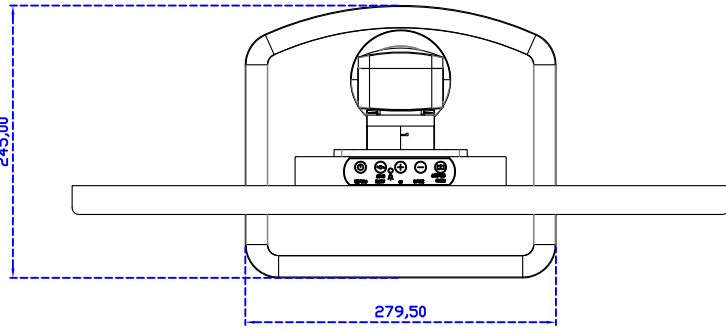

24" Desktop Touch Monitor.
(Foldable Stand)

AIM-TMIR240-R01W A

24" Desktop Touch Monitor.
(Photo Stand)

AIM-TMIR240-R01W P

24" Desktop Touch Monitor.
(POS Stand)

AIM-TMIR240-R01W V

24" Desktop Touch Monitor.
(Ergonomic Stand)