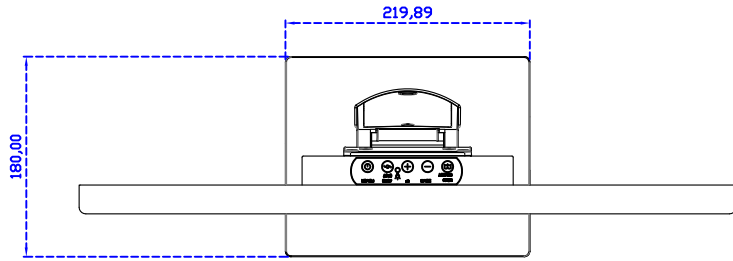

24" Infrared Ray Multi-Touch Monitor

Display Specifications :

Active Area	531 × 298 mm
Pixel Pitch	0.27675 × 0.27675 mm
Brightness	250 cd/m ²
Contrast Ratio	1000 : 1
Resolution	1920 x 1080 (Full HD)
Viewing Angle	L/R178° ; U/D170°
Response Time	5ms (Tr + Tf)
Display Colors	16.7M
Display Modes	640×480 ; 800×600 ; 1024×768 ; 1280×720 ; 1280×800 ; 1280×1024 ; 1360×768 ; 1440×900 ; 1680×1050 ; 1920×1080
Signal input	VGA ; Audio ; DVI
Speaker	1W (8Ω) × 2
OSD Keyboard	⊙Power ⊙Auto adjust ⊕ ⊖ ⊙Menu
Power Source	DC 12V (DC Jack Φ2.1mm)
Power Consumption	≤21w
Storage 、 Operation	-20~60°C ; 0~50°C
VESA	75×75 ; 100×100 mm
Casing Colors	Black (OEM other colors)
Casing Size 、 Weight	591 × 359 × 52 mm ; 6.1 kg (W×H×D) (Without Stand)
Carton 、 gross weight	670 × 535 × 265 mm ; 9.9 kg (W×H×D)
Accessory	VGA cable / Audio cable / AC90~260V Adapter / Power cable / USB cable / Cleaning wipes / Driver Disk ※DVI cable (Optional)

AIM-TMIR240-R01W V

AIM-TMIR240-R01W Y

3 Year Warranty
LCD Panel 1 Year

24" Touch Monitor.
(VESA Mount)

AIM-TMIR240-R01W

X type mount (Default)

24" Embedded Touch Monitor.
(Open Frame)

AIM-TMOPIR240-R01W

24" Desktop Touch Monitor.
(Foldable Stand)

AIM-TMIR240-R01W A

24" Desktop Touch Monitor.
(Photo Stand)

AIM-TMIR240-R01W P

24" Desktop Touch Monitor.
(POS Stand)

AIM-TMIR240-R01W V

24" Desktop Touch Monitor.
(Ergonomic Stand)