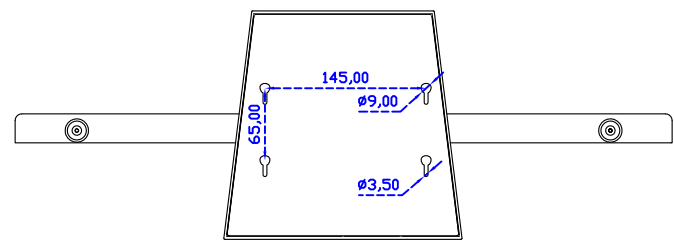

Software Feature :

Calibration	4 points or 16 points or 25 points
Draw Test	Position and linearity verification
Controller	Support multiple controllers
Languages	English · Simple Chinese · Traditional Chinese · Japanese · German
Mouse Emulator	Right / left button emulation. Auto Right / left Click (PDA function)
Touch Style	Drawing a Mode · button a Mode · Touch Off/ on Switch
Double Click	Configurable double click speed · Configurable double click area
Sound Modes	No sound · Touch down · Touch up
Display Support	display rotation · Support multiple monitors
Division Pattern	Support two halves and four parts with touch function, you can also create your own division patterns.
Settings:	
Edge compensation	Support edge compensation and you can also add your own numbers for it.
Support O.S	All Windows-32/64bit O.S Android ; Linux ; MAC

AIM-TMIR240-R01W V

AIM-TMIR240-R01W Y

3 Year Warranty
LCD Panel 1 Year

24" Touch Monitor.
(VESA Mount)

AIM-TMIR240-R01W

X type mount (Default)

24" Embedded Touch Monitor.
(Open Frame)

AIM-TMOPIR240-R01W

24" Desktop Touch Monitor.
(Foldable Stand)

AIM-TMIR240-R01W A

24" Desktop Touch Monitor.
(Photo Stand)

AIM-TMIR240-R01W P

24" Desktop Touch Monitor.
(POS Stand)

AIM-TMIR240-R01W V

24" Desktop Touch Monitor.
(Ergonomic Stand)