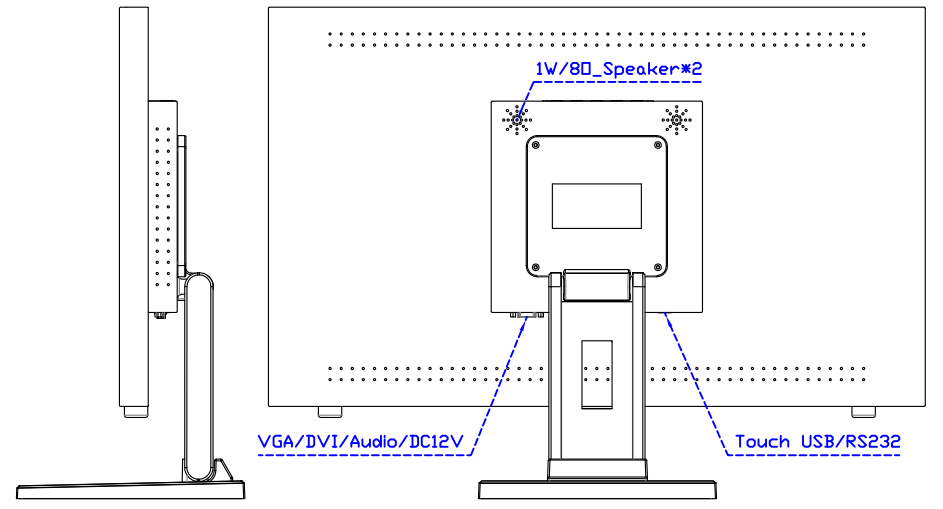

AIM-TMIR240-R01W V

AIM-TMIR240-R01W Y

3 Year Warranty
LCD Panel 1 Year

24" Touch Monitor.
(VESA Mount)

AIM-TMIR240-R01W

24" Desktop Touch Monitor.
(Foldable Stand)

AIM-TMIR240-R01W A

24" Desktop Touch Monitor.
(Photo Stand)

AIM-TMIR240-R01W P

24" Desktop Touch Monitor.
(POS Stand)

AIM-TMIR240-R01W V

24" Desktop Touch Monitor.
(Ergonomic Stand)

AIM-TMIR240-R01W Y