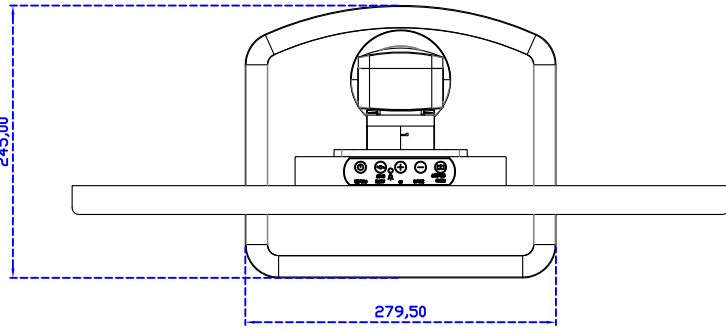

AIM-TMIR240-R01W V

AIM-TMIR240-R01W Y

3 Year Warranty
LCD Panel 1 Year

24" Touch Monitor.
(VESA Mount)

AIM-TMIR240-R01W

24" Desktop Touch Monitor.
(Foldable Stand)

AIM-TMIR240-R01W A

24" Desktop Touch Monitor.
(Photo Stand)

AIM-TMIR240-R01W P

24" Desktop Touch Monitor.
(POS Stand)

AIM-TMIR240-R01W V

24" Desktop Touch Monitor.
(Ergonomic Stand)

AIM-TMIR240-R01W Y