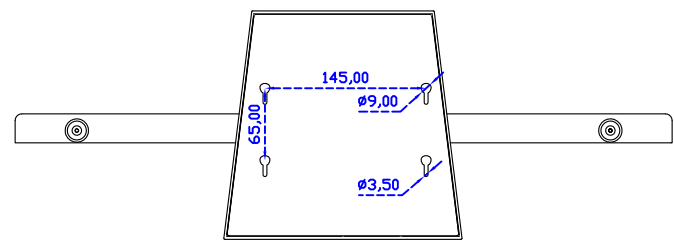

AIM-TMIR240-R01W V

AIM-TMIR240-R01W Y

3 Year Warranty
LCD Panel 1 Year

24" Touch Monitor.
(VESA Mount)

AIM-TMIR240-R01W

24" Desktop Touch Monitor.
(Foldable Stand)

AIM-TMIR240-R01W A

24" Desktop Touch Monitor.
(Photo Stand)

AIM-TMIR240-R01W P

24" Desktop Touch Monitor.
(POS Stand)

AIM-TMIR240-R01W V

24" Desktop Touch Monitor.
(Ergonomic Stand)

AIM-TMIR240-R01W Y