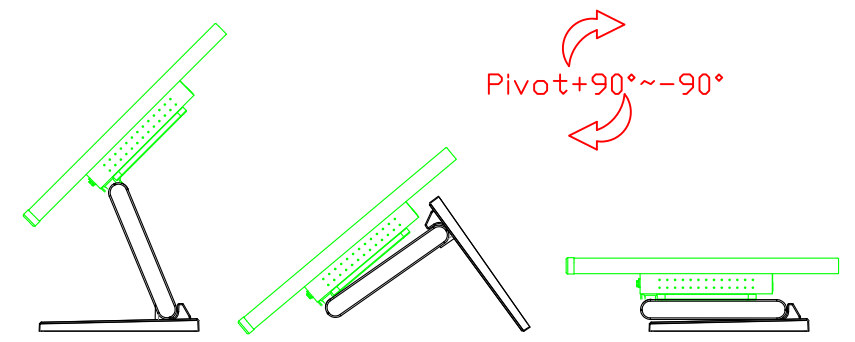

AIM-TMIR240-R01W V

AIM-TMIR240-R01W Y

3 Year Warranty
LCD Panel 1 Year

24" Touch Monitor.
(VESA Mount)

AIM-TMIR240-R01W

24" Desktop Touch Monitor.
(Foldable Stand)

AIM-TMIR240-R01W A

24" Desktop Touch Monitor.
(Photo Stand)

AIM-TMIR240-R01W P

24" Desktop Touch Monitor.
(POS Stand)

AIM-TMIR240-R01W V

24" Desktop Touch Monitor.
(Ergonomic Stand)

AIM-TMIR240-R01W Y