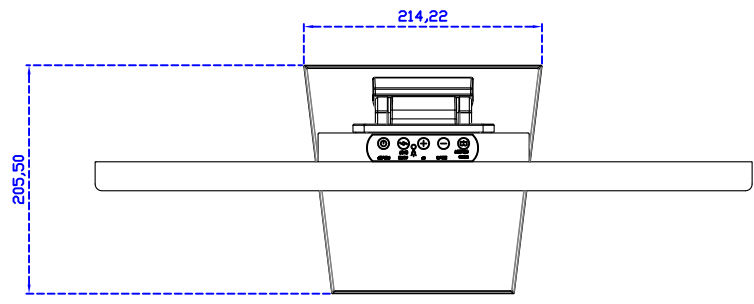

AIM-TMIR240-R01W V

AIM-TMIR240-R01W Y

3 Year Warranty
LCD Panel 1 Year

24" Touch Monitor.
(VESA Mount)

AIM-TMIR240-R01W

24" Desktop Touch Monitor.
(Foldable Stand)

AIM-TMIR240-R01W A

24" Desktop Touch Monitor.
(Photo Stand)

AIM-TMIR240-R01W P

24" Desktop Touch Monitor.
(POS Stand)

AIM-TMIR240-R01W V

24" Desktop Touch Monitor.
(Ergonomic Stand)

AIM-TMIR240-R01W Y