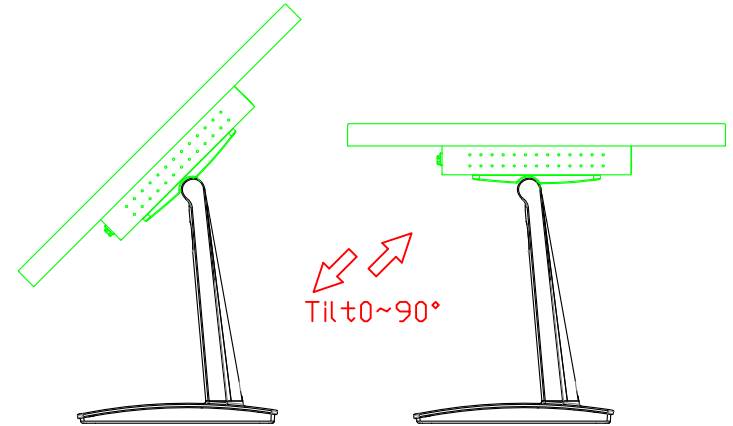

AIM-TMIR240-R01W V

AIM-TMIR240-R01W Y

3 Year Warranty
LCD Panel 1 Year

24" Touch Monitor.
(VESA Mount)

AIM-TMIR240-R01W

24" Desktop Touch Monitor.
(Foldable Stand)

AIM-TMIR240-R01W A

24" Desktop Touch Monitor.
(Photo Stand)

AIM-TMIR240-R01W P

24" Desktop Touch Monitor.
(POS Stand)

AIM-TMIR240-R01W V

24" Desktop Touch Monitor.
(Ergonomic Stand)

AIM-TMIR240-R01W Y