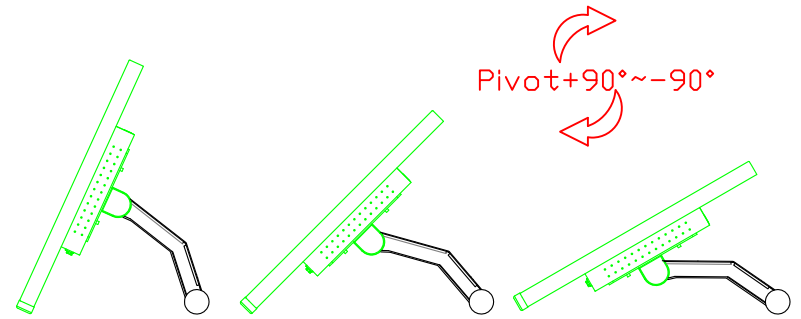

AIM-TMIR240-R01W V

AIM-TMIR240-R01W Y

3 Year Warranty
LCD Panel 1 Year

24" Touch Monitor.
(VESA Mount)

AIM-TMIR240-R01W

24" Desktop Touch Monitor.
(Foldable Stand)

AIM-TMIR240-R01W A

24" Desktop Touch Monitor.
(Photo Stand)

AIM-TMIR240-R01W P

24" Desktop Touch Monitor.
(POS Stand)

AIM-TMIR240-R01W V

24" Desktop Touch Monitor.
(Ergonomic Stand)

AIM-TMIR240-R01W Y