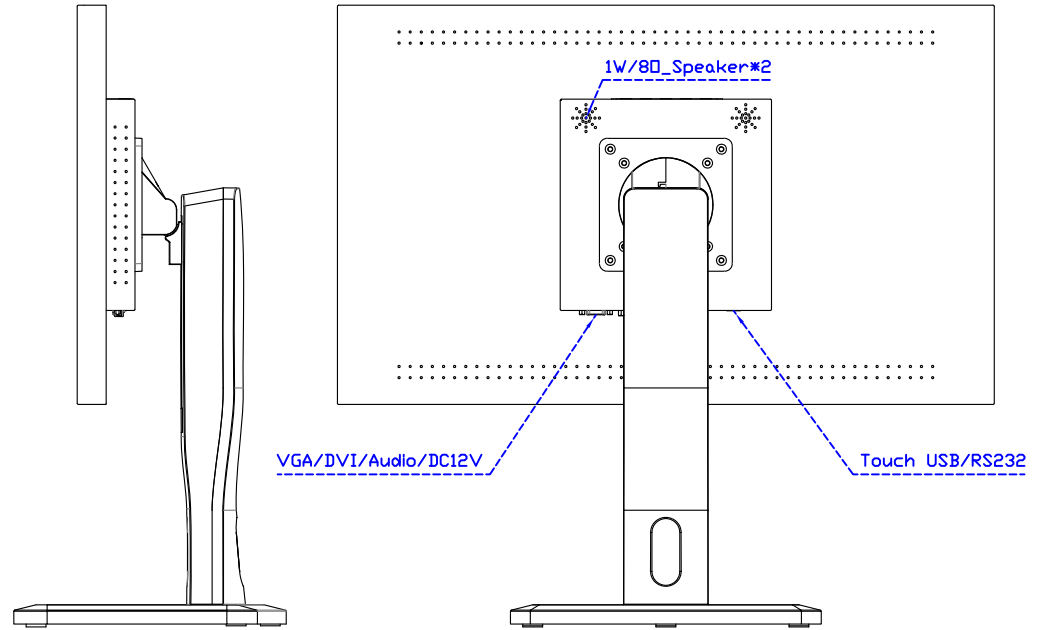

AIM-TMIR240-R01W V

AIM-TMIR240-R01W Y

3 Year Warranty
LCD Panel 1 Year

24" Touch Monitor.
(VESA Mount)

AIM-TMIR240-R01W

24" Desktop Touch Monitor.
(Foldable Stand)

AIM-TMIR240-R01W A

24" Desktop Touch Monitor.
(Photo Stand)

AIM-TMIR240-R01W P

24" Desktop Touch Monitor.
(POS Stand)

AIM-TMIR240-R01W V

24" Desktop Touch Monitor.
(Ergonomic Stand)

AIM-TMIR240-R01W Y