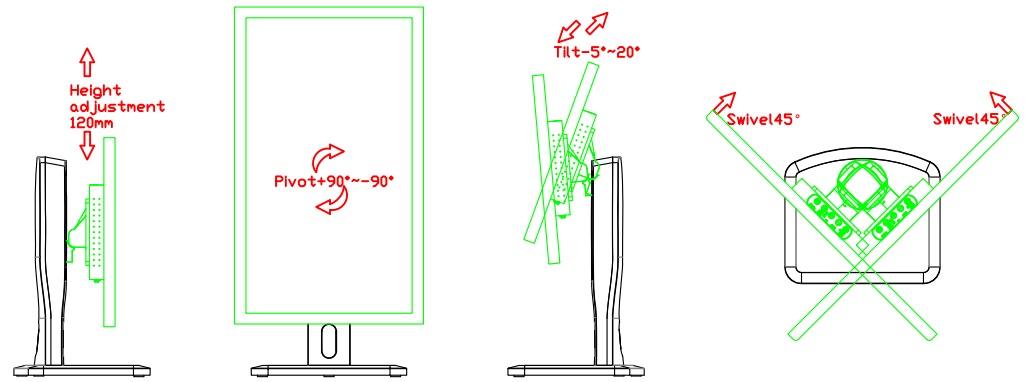

AIM-TMIR240-R01W V

AIM-TMIR240-R01W Y

3 Year Warranty
LCD Panel 1 Year

24" Touch Monitor.
(VESA Mount)

AIM-TMIR240-R01W

24" Desktop Touch Monitor.
(Foldable Stand)

AIM-TMIR240-R01W A

24" Desktop Touch Monitor.
(Photo Stand)

AIM-TMIR240-R01W P

24" Desktop Touch Monitor.
(POS Stand)

AIM-TMIR240-R01W V

24" Desktop Touch Monitor.
(Ergonomic Stand)

AIM-TMIR240-R01W Y