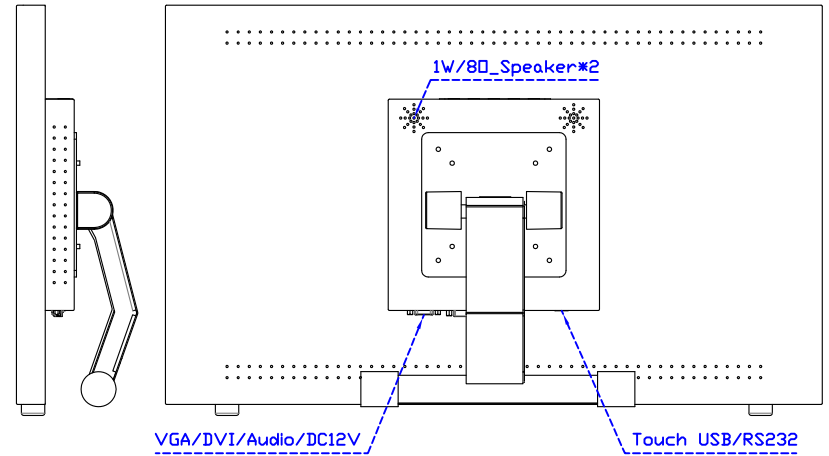

AIM-TMIR240-R01W V

AIM-TMIR240-R01W Y

3 Year Warranty
LCD Panel 1 Year

24" Touch Monitor.
(VESA Mount)

AIM-TMIR240-R01W

24" Desktop Touch Monitor.
(Foldable Stand)

AIM-TMIR240-R01W A

24" Desktop Touch Monitor.
(Photo Stand)

AIM-TMIR240-R01W P

24" Desktop Touch Monitor.
(POS Stand)

AIM-TMIR240-R01W V

24" Desktop Touch Monitor.
(Ergonomic Stand)

AIM-TMIR240-R01W Y