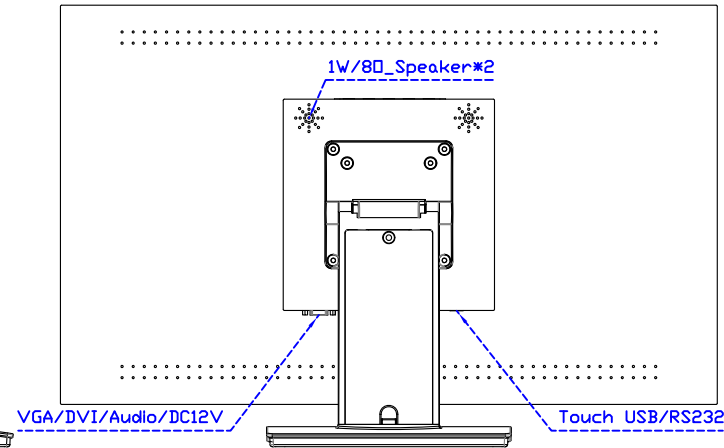

AIM-TMIR240-R01W V

AIM-TMIR240-R01W Y

3 Year Warranty
LCD Panel 1 Year

24" Touch Monitor.
(VESA Mount)

AIM-TMIR240-R01W

24" Desktop Touch Monitor.
(Foldable Stand)

AIM-TMIR240-R01W A

24" Desktop Touch Monitor.
(Photo Stand)

AIM-TMIR240-R01W P

24" Desktop Touch Monitor.
(POS Stand)

AIM-TMIR240-R01W V

24" Desktop Touch Monitor.
(Ergonomic Stand)

AIM-TMIR240-R01W Y