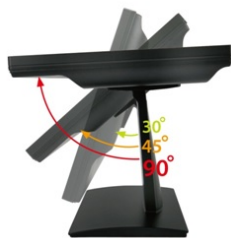

24" inch Touch Monitor (Infrared Ray Multi-Touch)

Products application :

- POS Terminal
- Industrial PC
- Kiosk
- Gaming
- Medical apparatus
- Personal computer
- Mobile GPS
- Office automation
- Security system of the house
- Car-mounted amusement
- Military equipment
- Communicate

Touch Feature :

Input Method	It detects anything that blocks lights
Linearity	≤2.5mm
Surface	≥7H
Life Time	Unlimited
Application	Writing and Signature Capture Capability
PC Link	USB

Software Feature :

Calibration	4 points or 16 points or 25 points
Draw Test	Position and linearity verification
Controller	Support multiple controllers
Languages	English 、 Simple Chinese 、 Traditional Chinese 、 Japanese 、 German
Mouse Emulator	Right / left button emulation. Auto Right / left Click (PDA function)
Touch Style	Drawing a Mode 、 button a Mode 、 Hide cursor
Double Click	Configurable double click speed 、 Configurable double click area
Sound Modes	No sound 、 Touch down 、 Touch up
Display Support	display rotation 、 Support multiple monitors
Division Pattern Settings:	Support two halves and four parts with touch function, you can also create your own division patterns.
Edge compensation	Support edge compensation and you can also add your own numbers for it.
Support O.S	All Windows-32 bit O.S Windows7-8-10 ; XP-64 bit O.S Android : All Linux : MAC