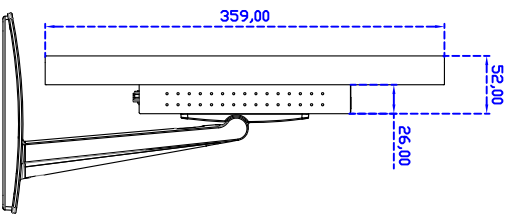

24" Desktop Touch Monitor.

AIM-TMR240-R01WV