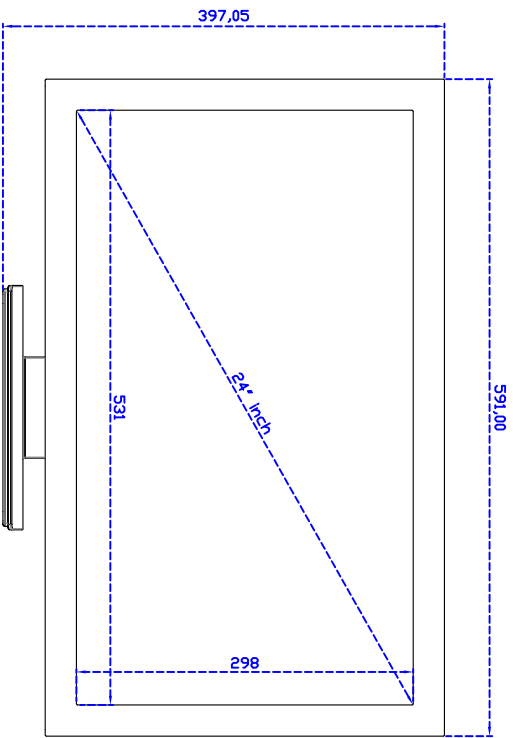

24" Desktop Touch Monitor.

AIM-TMR240-R01WV