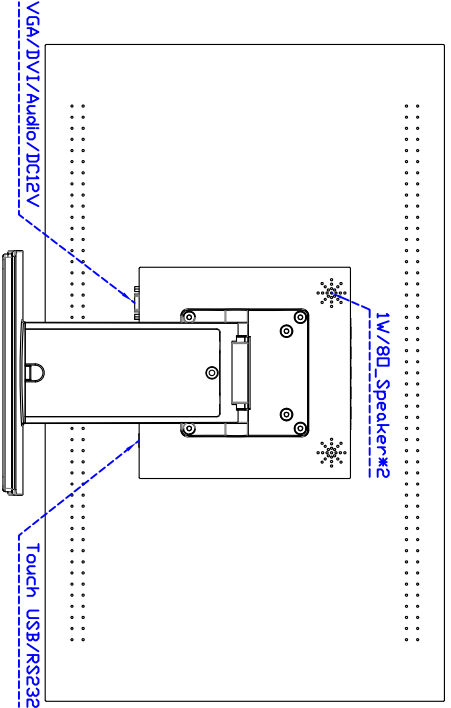

24" Desktop Touch Monitor.

AIM-TMR240-R01WV