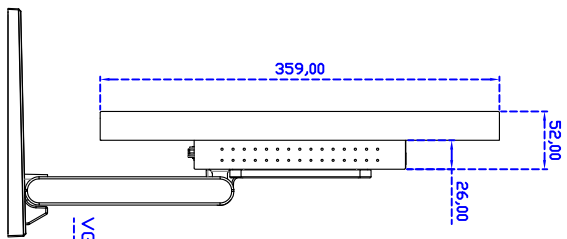

24" Desktop Touch Monitor.

AIM-TMR240-R01WA