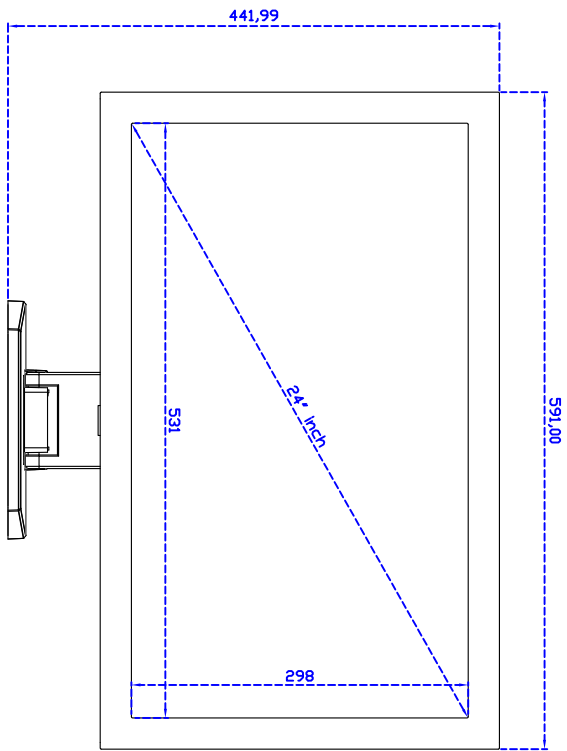

24" Desktop Touch Monitor.

AIM-TMR240-R01WA