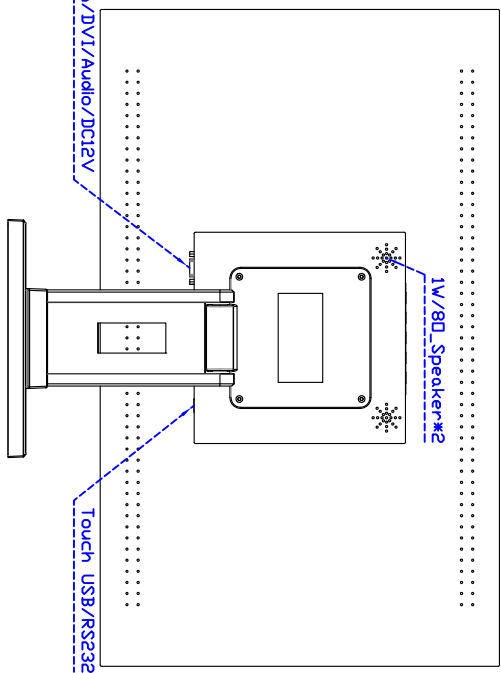

24" Desktop Touch Monitor.

AIM-TMR240-R01WA