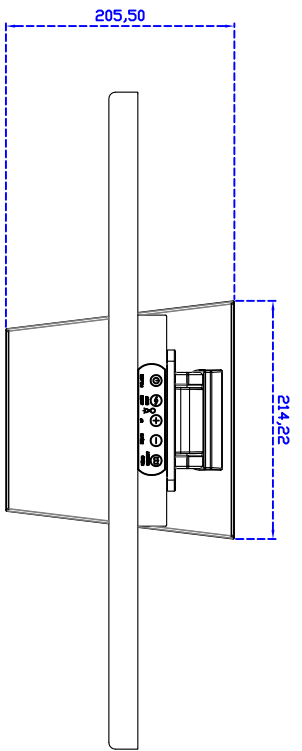

24" Desktop Touch Monitor.

AIM-TMR240-R01WA