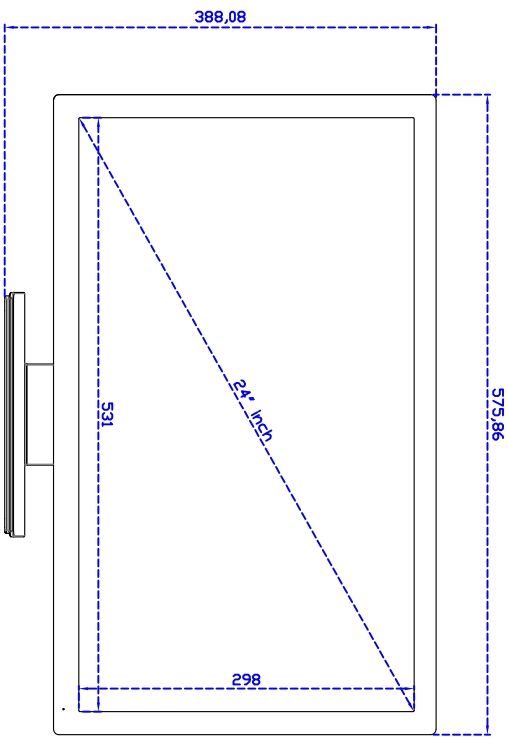

Audio /VGA/DVI/DCE1V

Touch USB/RS232

24" Desktop Touch Monitor.

AIM-TMSR240-V01W