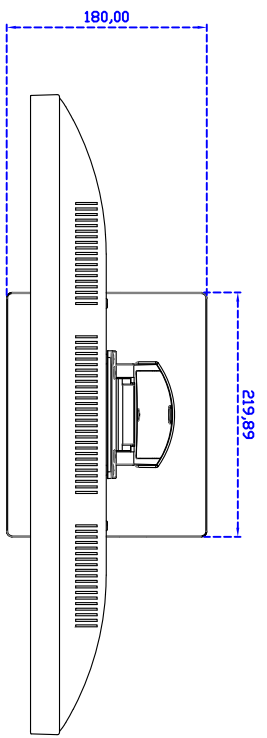

Audio /VGA/DVI/DCE1V

Touch USB/RS232

24" Desktop Touch Monitor.

AIM-TMSR240-V01W