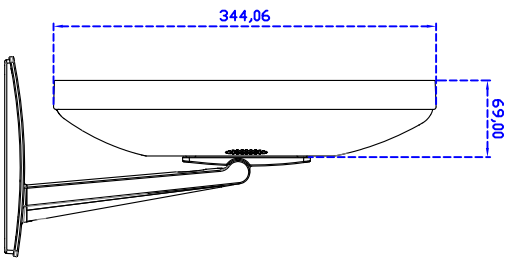

Audio /VGA/DVI/DCE1V

Touch USB/RS232

24" Desktop Touch Monitor.

AIM-TMSR240-V01W