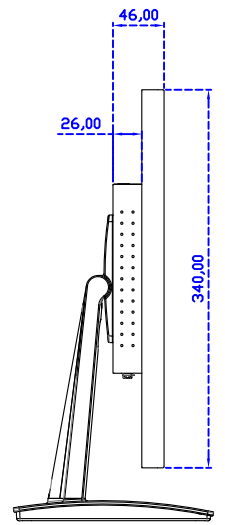

### Display Specifications :

Active Area	531 × 298 mm
Pixel Pitch	0.27675 × 0.27675 mm
Brightness	250 cd/m <sup>2</sup>
Contrast Ratio	1000 : 1
Resolution	1920 x 1080 ( Full HD )
Viewing Angle	L/R178° ; U/D170°
Response Time	5ms ( Tr + Tf )
Display Colors	16.7M
Display Modes	640×480 ; 800×600 ; 1024×768 ; 1280×720 ; 1280×800 ; 1280×1024 ; 1360×768 ; 1440×900 ; 1680×1050 ; 1920×1080
Signal input	VGA ; Audio ; Display Port ; HDMI
Speaker	1W ( 8Ω ) × 2
OSD Keyboard	⊙Power ⊙Auto adjust ⊕ ⊖ ⊙Menu
Power Source	DC 12V ( DC Jack Φ2.1mm )
Power Consumption	≤21w
Storage 、 Operation	-20~60°C ; 0~50°C
VESA	75×75 ; 100×100 mm
Casing Colors	Black ( OEM other colors )
Casing Size 、 Weight	570 × 340 × 46 mm ; 5.8 kg ( W×H×D ) ( Without Stand )
Carton 、 gross weight	670 × 535 × 265 mm ; 9.6 kg ( W×H×D )
Accessory	VGA cable / HDMI cable / Audio cable / AC90~260V Adapter / Power cable / USB or RS232 cable / Touch pen / Cleaning wipes / Driver Disk ※DP cable ( Optional )

AIM-TM5R240-R25W Y

**3 Year Warranty**  
LCD Panel 1 Year

24" Touch Monitor.  
(VESA Mount)

AIM-TMxxxx240-R25W

X type mount (Default)

24" Embedded Touch Monitor.  
(Open Frame)

AIM-TMOPxxxx240-R25W

24" Desktop Touch Monitor.  
(Foldable Stand)

AIM-TMxxx240-R25W A

24" Desktop Touch Monitor.  
(Photo Stand)

AIM-TMxxx240-R25W P

DC 12V/DP/HDMI/VGA/Audio

Touch USB/RS232

24" Desktop Touch Monitor.  
(POS Stand)

AIM-TMxxxx240-R25W V

24" Desktop Touch Monitor.  
(Ergonomic Stand)