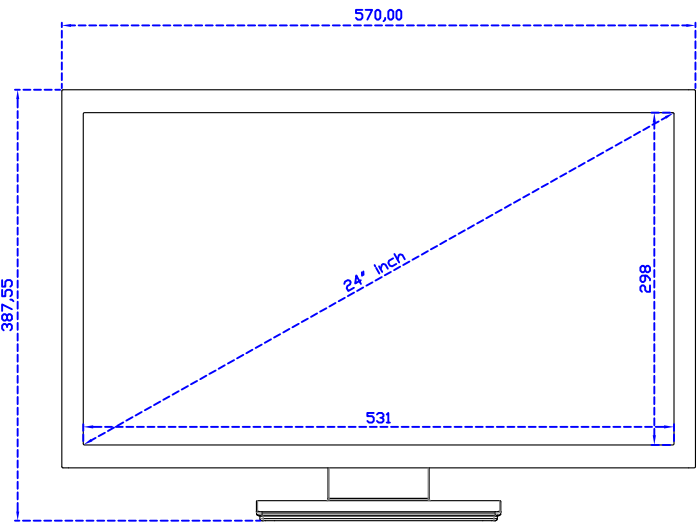

### Display Specifications :

Active Area	531 × 298 mm
Pixel Pitch	0.27675 × 0.27675 mm
Brightness	250 cd/m <sup>2</sup>
Contrast Ratio	1000 : 1
Resolution	1920 x 1080 ( Full HD )
Viewing Angle	L/R178° ; U/D170°
Response Time	5ms ( Tr + Tf )
Display Colors	16.7M
Display Modes	640×480 ; 800×600 ; 1024×768 ; 1280×720 ; 1280×800 ; 1280×1024 ; 1360×768 ; 1440×900 ; 1680×1050 ; 1920×1080
Signal input	VGA ; Audio ; Display Port ; HDMI
Speaker	1W ( 8Ω ) × 2
OSD Keyboard	⊙Power ⊙Auto adjust ⊕ ⊖ ⊙Menu
Power Source	DC 12V ( DC Jack Φ2.1mm )
Power Consumption	≤21w
Storage 、 Operation	-20~60°C ; 0~50°C
VESA	75×75 ; 100×100 mm
Casing Colors	Black ( OEM other colors )
Casing Size 、 Weight	570 × 340 × 46 mm ; 5.8 kg ( W×H×D ) ( Without Stand )
Carton 、 gross weight	670 × 535 × 265 mm ; 9.6 kg ( W×H×D )
Accessory	VGA cable / HDMI cable / Audio cable / AC90~260V Adapter / Power cable / USB or RS232 cable / Touch pen / Cleaning wipes / Driver Disk ※DP cable ( Optional )

AIM-TM5R240-R25W Y

**3 Year Warranty**  
LCD Panel 1 Year

24" Touch Monitor.  
(VESA Mount)

AIM-TMxxxx240-R25W

X type mount (Default)

24" Embedded Touch Monitor.  
(Open Frame)

AIM-TMOPxxxx240-R25W

24" Desktop Touch Monitor.  
(Foldable Stand)

AIM-TMxxx240-R25W A

24" Desktop Touch Monitor.  
(Photo Stand)

AIM-TMxxx240-R25W P

DC 12V/DP/HDMI/VGA/Audio

Touch USB/RS232

24" Desktop Touch Monitor.  
(POS Stand)

AIM-TMxxxx240-R25W V

24" Desktop Touch Monitor.  
(Ergonomic Stand)