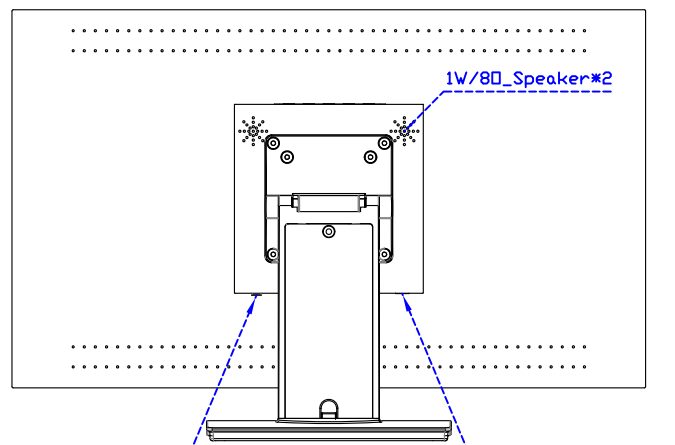

AIM-TM5R240-R25W Y

**3 Year Warranty**  
LCD Panel 1 Year

24" Touch Monitor.  
(VESA Mount)

AIM-TMxxxx240-R25W

X type mount (Default)

24" Embedded Touch Monitor.  
(Open Frame)

AIM-TMOPxxxx240-R25W

24" Desktop Touch Monitor.  
(Foldable Stand)

AIM-TMxxx240-R25W A

24" Desktop Touch Monitor.  
(Photo Stand)

AIM-TMxxx240-R25W P

DC 12V/DP/HDMI/VGA/Audio

Touch USB/RS232

24" Desktop Touch Monitor.  
(POS Stand)

AIM-TMxxxx240-R25W V

24" Desktop Touch Monitor.  
(Ergonomic Stand)