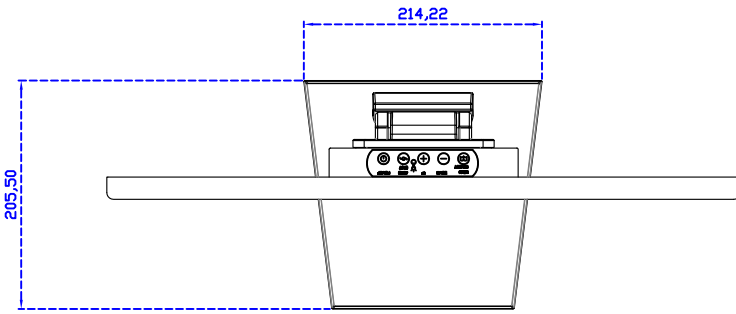

### Display Specifications :

Active Area	531 × 298 mm
Pixel Pitch	0.27675 × 0.27675 mm
Brightness	250 cd/m <sup>2</sup>
Contrast Ratio	1000 : 1
Resolution	1920 x 1080 ( Full HD )
Viewing Angle	L/R178° ; U/D170°
Response Time	5ms ( Tr + Tf )
Display Colors	16.7M
Display Modes	640×480 ; 800×600 ; 1024×768 ; 1280×720 ; 1280×800 ; 1280×1024 ; 1360×768 ; 1440×900 ; 1680×1050 ; 1920×1080
Signal input	VGA ; Audio ; Display Port ; HDMI
Speaker	1W ( 8Ω ) × 2
OSD Keyboard	⊙Power ⊙Auto adjust ⊕ ⊖ ⊙Menu
Power Source	DC 12V ( DC Jack Φ2.1mm )
Power Consumption	≤21w
Storage 、 Operation	-20~60°C ; 0~50°C
VESA	75×75 ; 100×100 mm
Casing Colors	Black ( OEM other colors )
Casing Size 、 Weight	570 × 340 × 46 mm ; 5.8 kg ( W×H×D ) ( Without Stand )
Carton 、 gross weight	670 × 535 × 265 mm ; 9.6 kg ( W×H×D )
Accessory	VGA cable / HDMI cable / Audio cable / AC90~260V Adapter / Power cable / USB or RS232 cable / Touch pen / Cleaning wipes / Driver Disk ※DP cable ( Optional )

AIM-TM5R240-R25W Y

**3 Year Warranty**  
LCD Panel 1 Year

24" Touch Monitor.  
(VESA Mount)

AIM-TMxxxx240-R25W

X type mount (Default)

24" Embedded Touch Monitor.  
(Open Frame)

AIM-TMOPxxxx240-R25W

24" Desktop Touch Monitor.  
(Foldable Stand)

AIM-TMxxx240-R25W A

24" Desktop Touch Monitor.  
(Photo Stand)

AIM-TMxxx240-R25W P

DC 12V/DP/HDMI/VGA/Audio

Touch USB/RS232

24" Desktop Touch Monitor.  
(POS Stand)

AIM-TMxxxx240-R25W V

24" Desktop Touch Monitor.  
(Ergonomic Stand)