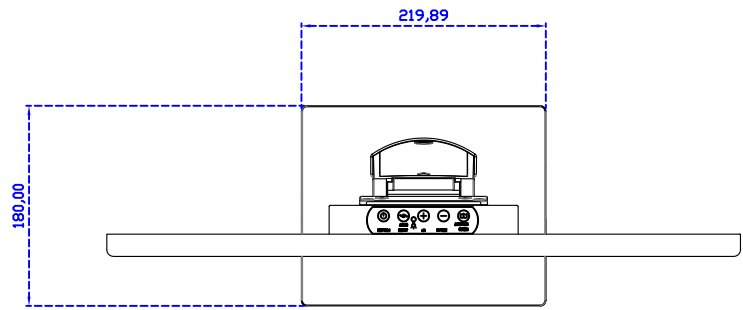

AIM-TM5R240-R25W Y

**3 Year Warranty**  
LCD Panel 1 Year

24" Touch Monitor.  
(VESA Mount)

AIM-TMxxxx240-R25W

X type mount (Default)

24" Embedded Touch Monitor.  
(Open Frame)

AIM-TMOPxxxx240-R25W

24" Desktop Touch Monitor.  
(Foldable Stand)

AIM-TMxxx240-R25W A

24" Desktop Touch Monitor.  
(Photo Stand)

AIM-TMxxx240-R25W P

DC 12V/DP/HDMI/VGA/Audio

Touch USB/RS232

24" Desktop Touch Monitor.  
(POS Stand)

AIM-TMxxxx240-R25W V

24" Desktop Touch Monitor.  
(Ergonomic Stand)