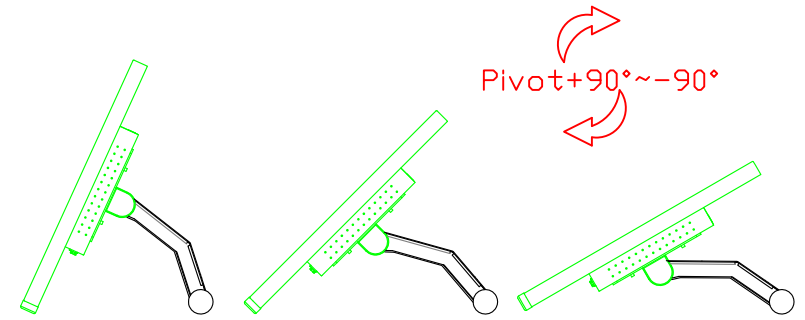

24" Desktop Touch Monitor.
(Photo Stand)

AIM-TMxxx240-R25W P