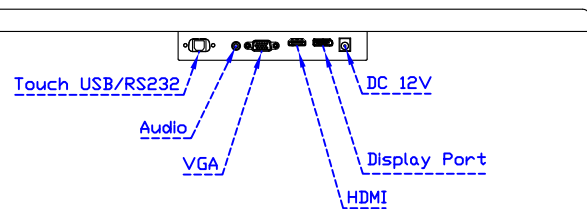

24" Touch Monitor.
(VESA Mount)

AIM-TMxxxx240-R25W