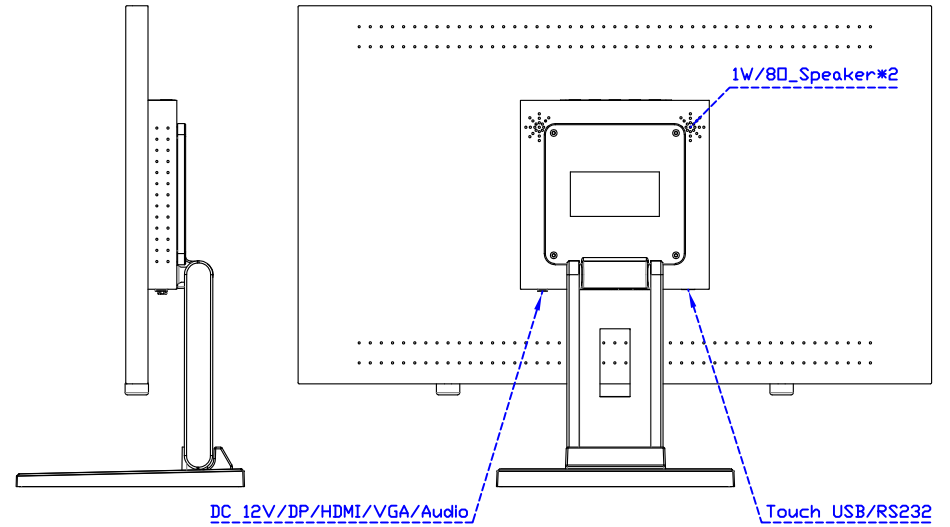

### Software Feature :

Calibration	Fast full oriental 4 points position
Compensation	Edge compensation. Accuracy 25 points linearity compensation
Draw Test	Position and linearity verification
Controller	Support multiple controllers
Languages	English · Simple Chinese · Traditional Chinese · Japanese · French · German · Spanish · Korean · Arabic · Czech · Danish · Dutch · Greek · Hungarian · Italian · Norwegian · Russian · Polish · Portuguese · Slovenian · Swedish · Thai · Turkish
Mouse Emulator	Right / left button emulation. Auto Right / left Click ( PDA function )
Touch Style	Drawing a Mode · button a Mode · Touch Off/ on Switch
Double Click	Configurable double click speed · Configurable double click area
Sound Modes	No sound · Touch down · Touch up
COM Port Support	COM1 ~ COM255 for Windows and Linux COM1 ~ COM8 for MS- DOS
Display Support	display rotation · Support multiple monitors
Support O.S	All Windows-32/64bit O.S Android ; Linux ; MAC

AIM-TM5R240-R25W Y

**3 Year Warranty**  
LCD Panel 1 Year

24" Touch Monitor.  
(VESA Mount)

AIM-TMxxxx240-R25W

X type mount (Default)

24" Embedded Touch Monitor.  
(Open Frame)

AIM-TMOPxxxx240-R25W

24" Desktop Touch Monitor.  
(Foldable Stand)

AIM-TMxxx240-R25W A

24" Desktop Touch Monitor.  
(Photo Stand)

AIM-TMxxx240-R25W P

DC 12V/DP/HDMI/VGA/Audio

Touch USB/RS232

24" Desktop Touch Monitor.  
(POS Stand)

AIM-TMxxxx240-R25W V

24" Desktop Touch Monitor.  
(Ergonomic Stand)