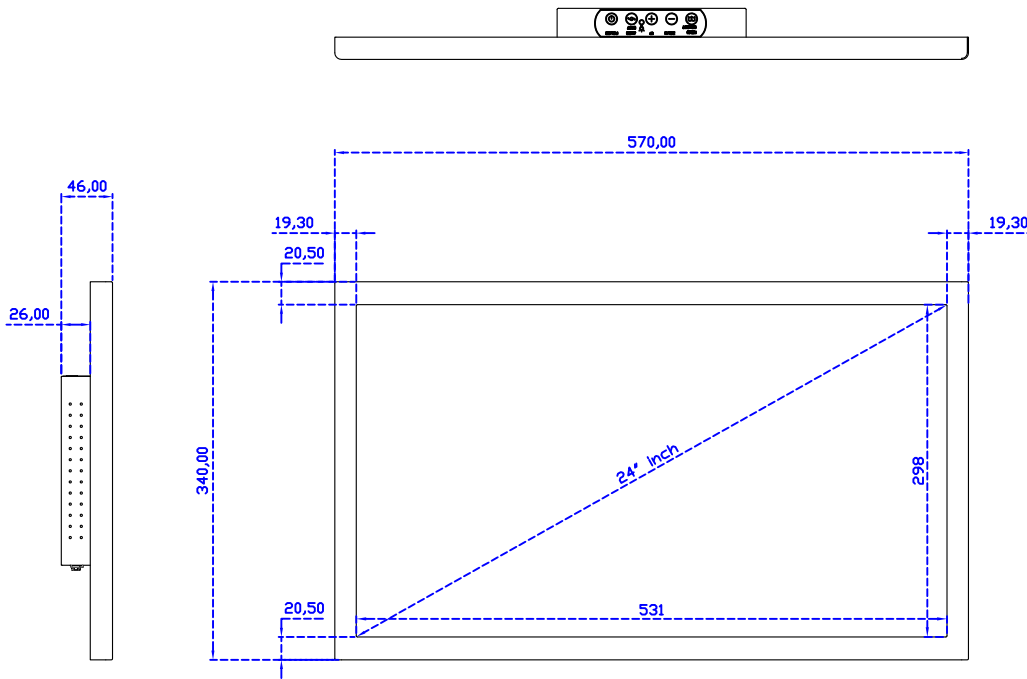

24" Touch Monitor.
(VESA Mount)

AIM-TMxxxx240-R25W