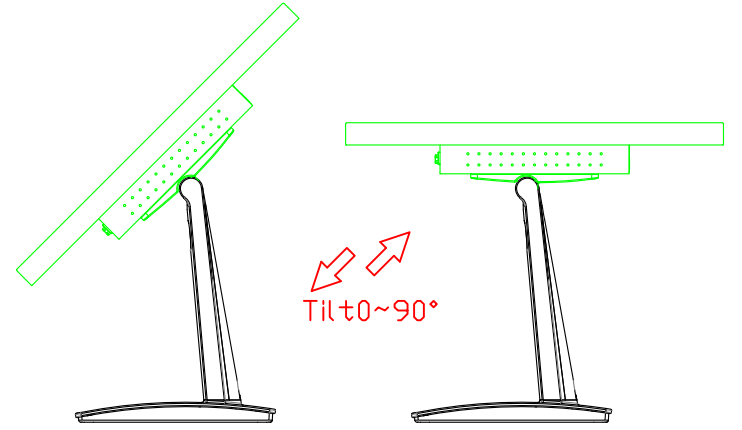

AIM-TM5R240-R25W Y

**3 Year Warranty**  
LCD Panel 1 Year

24" Touch Monitor.  
(VESA Mount)

AIM-TMxxxx240-R25W

X type mount (Default)

24" Embedded Touch Monitor.  
(Open Frame)

AIM-TMOPxxxx240-R25W

24" Desktop Touch Monitor.  
(Foldable Stand)

AIM-TMxxx240-R25W A

24" Desktop Touch Monitor.  
(Photo Stand)

AIM-TMxxx240-R25W P

DC 12V/DP/HDMI/VGA/Audio

Touch USB/RS232

24" Desktop Touch Monitor.  
(POS Stand)

AIM-TMxxxx240-R25W V

24" Desktop Touch Monitor.  
(Ergonomic Stand)