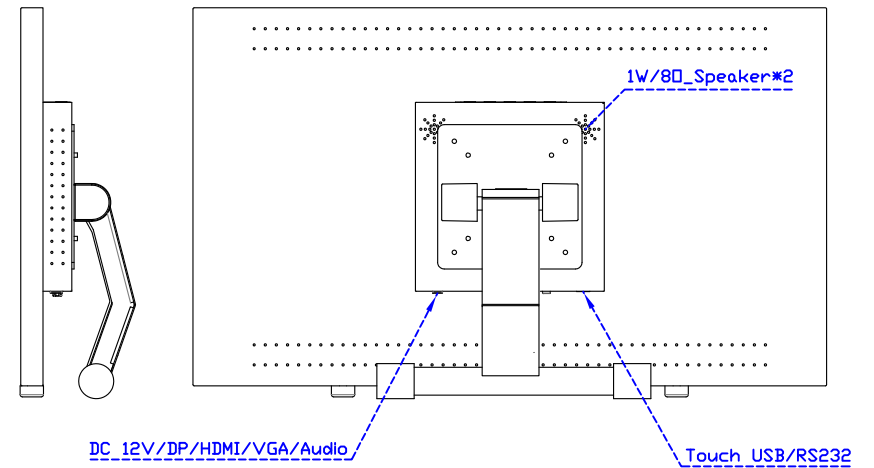

### Software Feature :

Calibration	Fast full oriental 4 points position
Compensation	Edge compensation. Accuracy 25 points linearity compensation
Draw Test	Position and linearity verification
Controller	Support multiple controllers
Languages	English · Simple Chinese · Traditional Chinese · Japanese · French · German · Spanish · Korean · Arabic · Czech · Danish · Dutch · Greek · Hungarian · Italian · Norwegian · Russian · Polish · Portuguese · Slovenian · Swedish · Thai · Turkish
Mouse Emulator	Right / left button emulation. Auto Right / left Click ( PDA function )
Touch Style	Drawing a Mode · button a Mode · Touch Off/ on Switch
Double Click	Configurable double click speed · Configurable double click area
Sound Modes	No sound · Touch down · Touch up
COM Port Support	COM1 ~ COM255 for Windows and Linux COM1 ~ COM8 for MS- DOS
Display Support	display rotation · Support multiple monitors
Support O.S	All Windows-32/64bit O.S Android ; Linux ; MAC

AIM-TM5R240-R25W Y

**3 Year Warranty**  
LCD Panel 1 Year

24" Touch Monitor.  
(VESA Mount)

AIM-TMxxxx240-R25W

X type mount (Default)

24" Embedded Touch Monitor.  
(Open Frame)

AIM-TMOPxxxx240-R25W

24" Desktop Touch Monitor.  
(Foldable Stand)

AIM-TMxxx240-R25W A

24" Desktop Touch Monitor.  
(Photo Stand)

AIM-TMxxx240-R25W P

DC 12V/DP/HDMI/VGA/Audio

Touch USB/RS232

24" Desktop Touch Monitor.  
(POS Stand)

AIM-TMxxxx240-R25W V

24" Desktop Touch Monitor.  
(Ergonomic Stand)