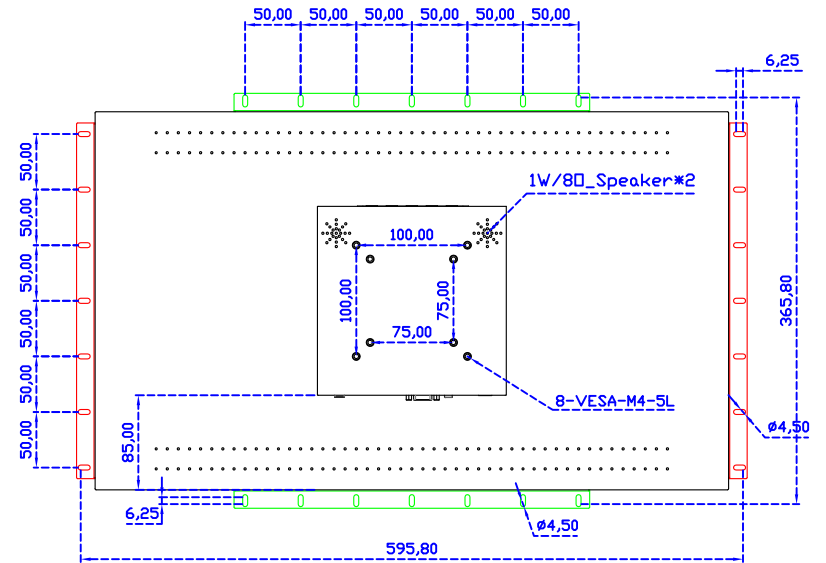

### Display Specifications :

Active Area	531 × 298 mm
Pixel Pitch	0.27675 × 0.27675 mm
Brightness	250 cd/m <sup>2</sup>
Contrast Ratio	1000 : 1
Resolution	1920 x 1080 ( Full HD )
Viewing Angle	L/R178° ; U/D170°
Response Time	5ms ( Tr + Tf )
Display Colors	16.7M
Display Modes	640×480 ; 800×600 ; 1024×768 ; 1280×720 ; 1280×800 ; 1280×1024 ; 1360×768 ; 1440×900 ; 1680×1050 ; 1920×1080
Signal input	VGA ; Audio ; Display Port ; HDMI
Speaker	1W ( 8Ω ) × 2
OSD Keyboard	⊙Power ⊙Auto adjust ⊕ ⊖ ⊙Menu
Power Source	DC 12V ( DC Jack Φ2.1mm )
Power Consumption	≤21w
Storage 、 Operation	-20~60°C ; 0~50°C
VESA	75×75 ; 100×100 mm
Casing Colors	Black ( OEM other colors )
Casing Size 、 Weight	570 × 340 × 46 mm ; 5.8 kg ( W×H×D ) ( Without Stand )
Carton 、 gross weight	670 × 535 × 265 mm ; 9.6 kg ( W×H×D )
Accessory	VGA cable / HDMI cable / Audio cable / AC90~260V Adapter / Power cable / USB or RS232 cable / Touch pen / Cleaning wipes / Driver Disk ※DP cable ( Optional )

AIM-TM5R240-R25W Y

**3 Year Warranty**  
LCD Panel 1 Year

24" Touch Monitor.  
(VESA Mount)

AIM-TMxxxx240-R25W

X type mount (Default)

24" Embedded Touch Monitor.  
(Open Frame)

AIM-TMOPxxxx240-R25W

24" Desktop Touch Monitor.  
(Foldable Stand)

AIM-TMxxx240-R25W A

24" Desktop Touch Monitor.  
(Photo Stand)

AIM-TMxxx240-R25W P

DC 12V/DP/HDMI/VGA/Audio

Touch USB/RS232

24" Desktop Touch Monitor.  
(POS Stand)

AIM-TMxxxx240-R25W V

24" Desktop Touch Monitor.  
(Ergonomic Stand)