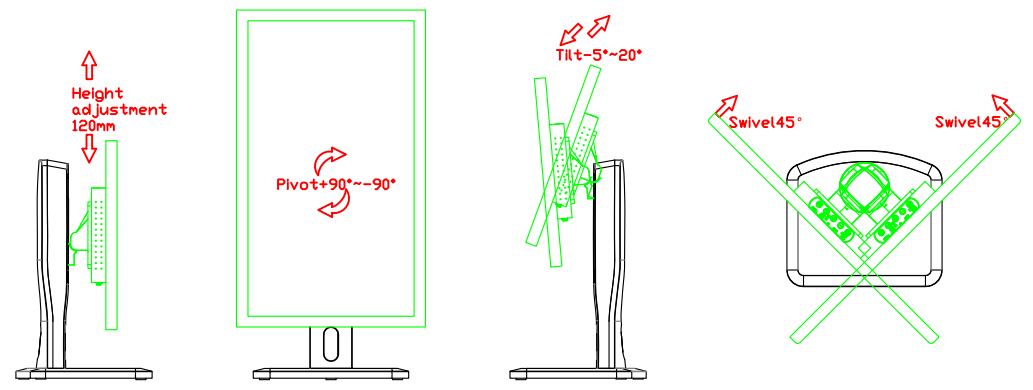

AIM-TMxxx240-R25W A

24" Desktop Touch Monitor.  
(Photo Stand)

AIM-TMxxx240-R25W P

DC 12V/DP/HDMI/VGA/Audio

Touch USB/RS232

24" Desktop Touch Monitor.  
(POS Stand)

AIM-TMxxxx240-R25W V

24" Desktop Touch Monitor.  
(Ergonomic Stand)