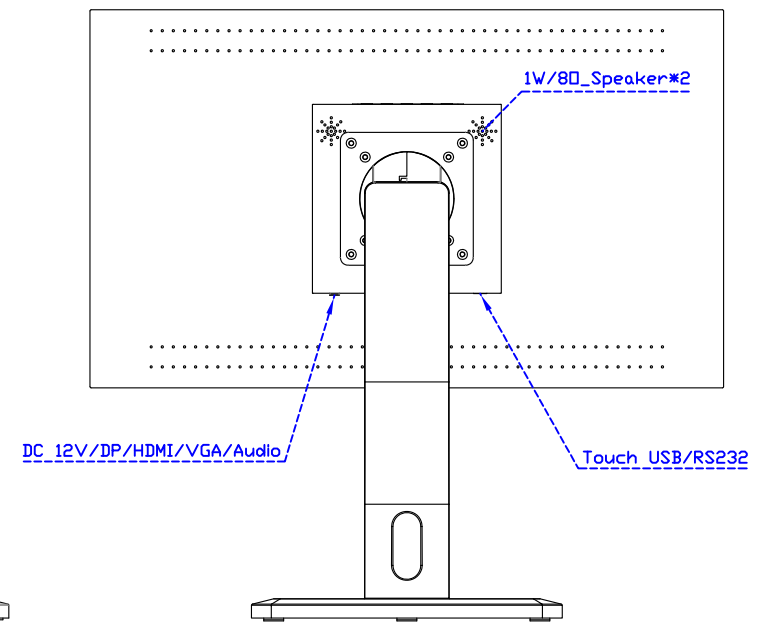

AIM-TM5R240-R25W Y

**3 Year Warranty**  
LCD Panel 1 Year

24" Touch Monitor.  
(VESA Mount)

AIM-TMxxxx240-R25W

X type mount (Default)

24" Embedded Touch Monitor.  
(Open Frame)

AIM-TMOPxxxx240-R25W

24" Desktop Touch Monitor.  
(Foldable Stand)

AIM-TMxxx240-R25W A

24" Desktop Touch Monitor.  
(Photo Stand)

AIM-TMxxx240-R25W P

DC 12V/DP/HDMI/VGA/Audio

Touch USB/RS232

24" Desktop Touch Monitor.  
(POS Stand)

AIM-TMxxxx240-R25W V

24" Desktop Touch Monitor.  
(Ergonomic Stand)