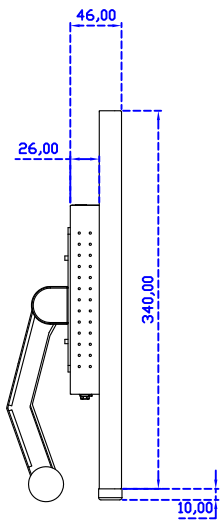

### Display Specifications :

Active Area	531 × 298 mm
Pixel Pitch	0.27675 × 0.27675 mm
Brightness	250 cd/m <sup>2</sup>
Contrast Ratio	1000 : 1
Resolution	1920 x 1080 ( Full HD )
Viewing Angle	L/R178° ; U/D170°
Response Time	5ms ( Tr + Tf )
Display Colors	16.7M
Display Modes	640×480 ; 800×600 ; 1024×768 ; 1280×720 ; 1280×800 ; 1280×1024 ; 1360×768 ; 1440×900 ; 1680×1050 ; 1920×1080
Signal input	VGA ; Audio ; Display Port ; HDMI
Speaker	1W ( 8Ω ) × 2
OSD Keyboard	⊙Power ⊙Auto adjust ⊕ ⊖ ⊙Menu
Power Source	DC 12V ( DC Jack Φ2.1mm )
Power Consumption	≤21w
Storage 、 Operation	-20~60°C ; 0~50°C
VESA	75×75 ; 100×100 mm
Casing Colors	Black ( OEM other colors )
Casing Size 、 Weight	570 × 340 × 46 mm ; 5.8 kg ( W×H×D ) ( Without Stand )
Carton 、 gross weight	670 × 535 × 265 mm ; 9.6 kg ( W×H×D )
Accessory	VGA cable / HDMI cable / Audio cable / AC90~260V Adapter / Power cable / USB or RS232 cable / Touch pen / Cleaning wipes / Driver Disk ※DP cable ( Optional )

AIM-TM5R240-R25W Y

**3 Year Warranty**  
LCD Panel 1 Year

24" Touch Monitor.  
(VESA Mount)

AIM-TMxxxx240-R25W

X type mount (Default)

24" Embedded Touch Monitor.  
(Open Frame)

AIM-TMOPxxxx240-R25W

24" Desktop Touch Monitor.  
(Foldable Stand)

AIM-TMxxx240-R25W A

24" Desktop Touch Monitor.  
(Photo Stand)

AIM-TMxxx240-R25W P

DC 12V/DP/HDMI/VGA/Audio

Touch USB/RS232

24" Desktop Touch Monitor.  
(POS Stand)

AIM-TMxxxx240-R25W V

24" Desktop Touch Monitor.  
(Ergonomic Stand)