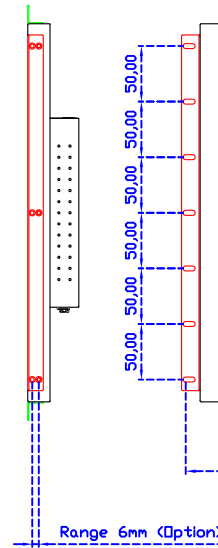

### Display Specifications :

Active Area	531 × 298 mm
Pixel Pitch	0.27675 × 0.27675 mm
Brightness	250 cd/m <sup>2</sup>
Contrast Ratio	1000 : 1
Resolution	1920 x 1080 ( Full HD )
Viewing Angle	L/R178° ; U/D170°
Response Time	5ms ( Tr + Tf )
Display Colors	16.7M
Display Modes	640×480 ; 800×600 ; 1024×768 ; 1280×720 ; 1280×800 ; 1280×1024 ; 1360×768 ; 1440×900 ; 1680×1050 ; 1920×1080
Signal input	VGA ; Audio ; Display Port ; HDMI
Speaker	1W ( 8Ω ) × 2
OSD Keyboard	⊙Power ⊙Auto adjust ⊕ ⊖ ⊙Menu
Power Source	DC 12V ( DC Jack Φ2.1mm )
Power Consumption	≤21w
Storage 、 Operation	-20~60°C ; 0~50°C
VESA	75×75 ; 100×100 mm
Casing Colors	Black ( OEM other colors )
Casing Size 、 Weight	570 × 340 × 46 mm ; 5.8 kg ( W×H×D ) ( Without Stand )
Carton 、 gross weight	670 × 535 × 265 mm ; 9.6 kg ( W×H×D )
Accessory	VGA cable / HDMI cable / Audio cable / AC90~260V Adapter / Power cable / USB or RS232 cable / Touch pen / Cleaning wipes / Driver Disk ※DP cable ( Optional )

AIM-TM5R240-R25W Y

**3 Year Warranty**  
LCD Panel 1 Year

24" Touch Monitor.  
(VESA Mount)

AIM-TMxxxx240-R25W

X type mount (Default)

24" Embedded Touch Monitor.  
(Open Frame)

AIM-TMOPxxxx240-R25W

24" Desktop Touch Monitor.  
(Foldable Stand)

AIM-TMxxx240-R25W A

24" Desktop Touch Monitor.  
(Photo Stand)

AIM-TMxxx240-R25W P

DC 12V/DP/HDMI/VGA/Audio

Touch USB/RS232

24" Desktop Touch Monitor.  
(POS Stand)

AIM-TMxxxx240-R25W V

24" Desktop Touch Monitor.  
(Ergonomic Stand)