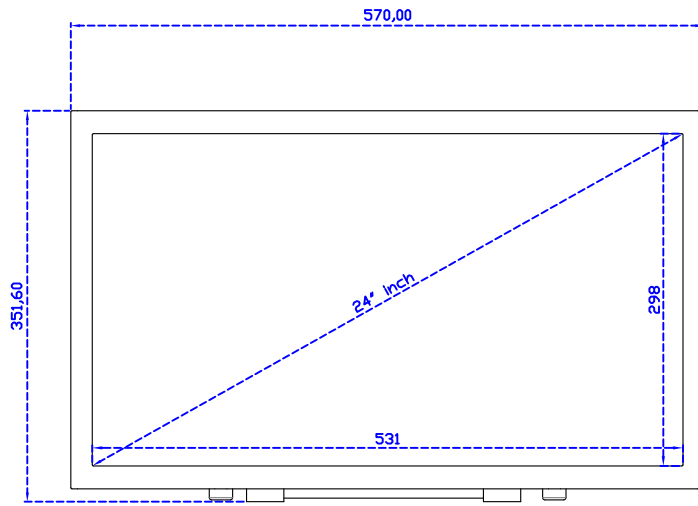

24" Desktop Touch Monitor.
(Photo Stand)

AIM-TMxxx240-R25W P