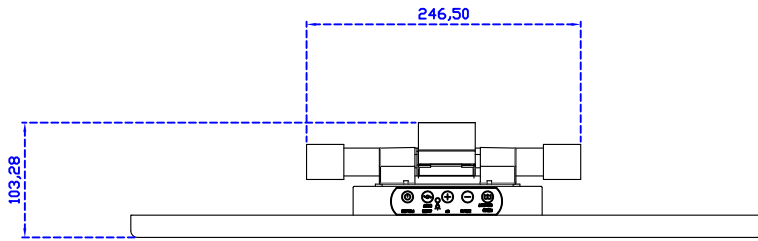

24" Desktop Touch Monitor.
(Photo Stand)

AIM-TMxxx240-R25W P