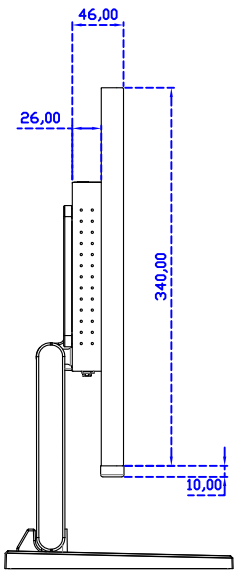

### Display Specifications :

Active Area	531 × 298 mm
Pixel Pitch	0.27675 × 0.27675 mm
Brightness	250 cd/m <sup>2</sup>
Contrast Ratio	1000 : 1
Resolution	1920 x 1080 ( Full HD )
Viewing Angle	L/R178° ; U/D170°
Response Time	5ms ( Tr + Tf )
Display Colors	16.7M
Display Modes	640×480 ; 800×600 ; 1024×768 ; 1280×720 ; 1280×800 ; 1280×1024 ; 1360×768 ; 1440×900 ; 1680×1050 ; 1920×1080
Signal input	VGA ; Audio ; Display Port ; HDMI
Speaker	1W ( 8Ω ) × 2
OSD Keyboard	⊙Power ⊙Auto adjust ⊕ ⊖ ⊙Menu
Power Source	DC 12V ( DC Jack Φ2.1mm )
Power Consumption	≤21w
Storage 、 Operation	-20~60°C ; 0~50°C
VESA	75×75 ; 100×100 mm
Casing Colors	Black ( OEM other colors )
Casing Size 、 Weight	570 × 340 × 46 mm ; 5.8 kg ( W×H×D ) ( Without Stand )
Carton 、 gross weight	670 × 535 × 265 mm ; 9.6 kg ( W×H×D )
Accessory	VGA cable / HDMI cable / Audio cable / AC90~260V Adapter / Power cable / USB or RS232 cable / Touch pen / Cleaning wipes / Driver Disk ※DP cable ( Optional )

AIM-TM5R240-R25W Y

**3 Year Warranty**  
LCD Panel 1 Year

24" Touch Monitor.  
(VESA Mount)

AIM-TMxxxx240-R25W

X type mount (Default)

24" Embedded Touch Monitor.  
(Open Frame)

AIM-TMOPxxxx240-R25W

24" Desktop Touch Monitor.  
(Foldable Stand)

AIM-TMxxx240-R25W A

24" Desktop Touch Monitor.  
(Photo Stand)

AIM-TMxxx240-R25W P

DC 12V/DP/HDMI/VGA/Audio

Touch USB/RS232

24" Desktop Touch Monitor.  
(POS Stand)

AIM-TMxxxx240-R25W V

24" Desktop Touch Monitor.  
(Ergonomic Stand)