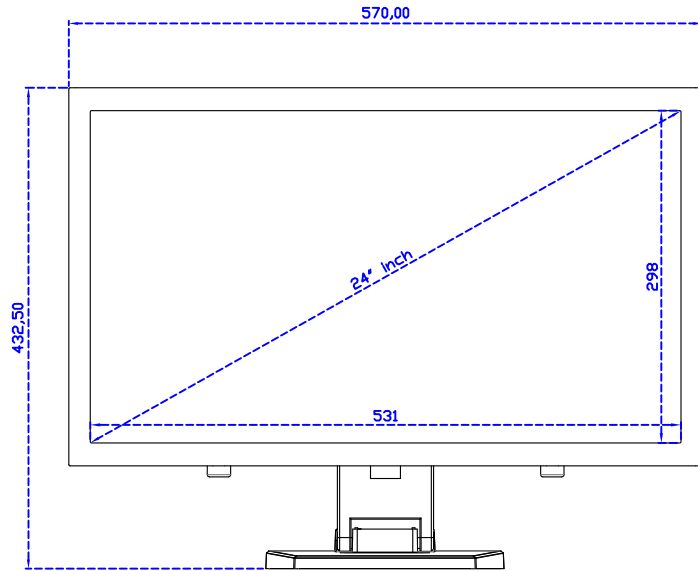

### Display Specifications :

Active Area	531 × 298 mm
Pixel Pitch	0.27675 × 0.27675 mm
Brightness	250 cd/m <sup>2</sup>
Contrast Ratio	1000 : 1
Resolution	1920 x 1080 ( Full HD )
Viewing Angle	L/R178° ; U/D170°
Response Time	5ms ( Tr + Tf )
Display Colors	16.7M
Display Modes	640×480 ; 800×600 ; 1024×768 ; 1280×720 ; 1280×800 ; 1280×1024 ; 1360×768 ; 1440×900 ; 1680×1050 ; 1920×1080
Signal input	VGA ; Audio ; Display Port ; HDMI
Speaker	1W ( 8Ω ) × 2
OSD Keyboard	⊙Power ⊙Auto adjust ⊕ ⊖ ⊙Menu
Power Source	DC 12V ( DC Jack Φ2.1mm )
Power Consumption	≤21w
Storage 、 Operation	-20~60°C ; 0~50°C
VESA	75×75 ; 100×100 mm
Casing Colors	Black ( OEM other colors )
Casing Size 、 Weight	570 × 340 × 46 mm ; 5.8 kg ( W×H×D ) ( Without Stand )
Carton 、 gross weight	670 × 535 × 265 mm ; 9.6 kg ( W×H×D )
Accessory	VGA cable / HDMI cable / Audio cable / AC90~260V Adapter / Power cable / USB or RS232 cable / Touch pen / Cleaning wipes / Driver Disk ※DP cable ( Optional )

AIM-TM5R240-R25W Y

**3 Year Warranty**  
LCD Panel 1 Year

24" Touch Monitor.  
(VESA Mount)

AIM-TMxxxx240-R25W

X type mount (Default)

24" Embedded Touch Monitor.  
(Open Frame)

AIM-TMOPxxxx240-R25W

24" Desktop Touch Monitor.  
(Foldable Stand)

AIM-TMxxx240-R25W A

24" Desktop Touch Monitor.  
(Photo Stand)

AIM-TMxxx240-R25W P

DC 12V/DP/HDMI/VGA/Audio

Touch USB/RS232

24" Desktop Touch Monitor.  
(POS Stand)

AIM-TMxxxx240-R25W V

24" Desktop Touch Monitor.  
(Ergonomic Stand)