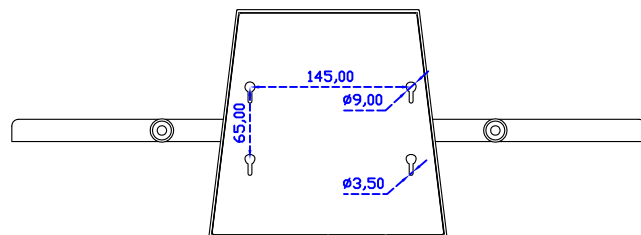

### Software Feature :

Calibration	Fast full oriental 4 points position
Compensation	Edge compensation. Accuracy 25 points linearity compensation
Draw Test	Position and linearity verification
Controller	Support multiple controllers
Languages	English · Simple Chinese · Traditional Chinese · Japanese · French · German · Spanish · Korean · Arabic · Czech · Danish · Dutch · Greek · Hungarian · Italian · Norwegian · Russian · Polish · Portuguese · Slovenian · Swedish · Thai · Turkish
Mouse Emulator	Right / left button emulation. Auto Right / left Click ( PDA function )
Touch Style	Drawing a Mode · button a Mode · Touch Off/ on Switch
Double Click	Configurable double click speed · Configurable double click area
Sound Modes	No sound · Touch down · Touch up
COM Port Support	COM1 ~ COM255 for Windows and Linux COM1 ~ COM8 for MS- DOS
Display Support	display rotation · Support multiple monitors
Support O.S	All Windows-32/64bit O.S Android ; Linux ; MAC

AIM-TM5R240-R25W Y

**3 Year Warranty**  
LCD Panel 1 Year

24" Touch Monitor.  
(VESA Mount)

AIM-TMxxxx240-R25W

X type mount (Default)

24" Embedded Touch Monitor.  
(Open Frame)

AIM-TMOPxxxx240-R25W

24" Desktop Touch Monitor.  
(Foldable Stand)

AIM-TMxxx240-R25W A

24" Desktop Touch Monitor.  
(Photo Stand)

AIM-TMxxx240-R25W P

DC 12V/DP/HDMI/VGA/Audio

Touch USB/RS232

24" Desktop Touch Monitor.  
(POS Stand)

AIM-TMxxxx240-R25W V

24" Desktop Touch Monitor.  
(Ergonomic Stand)