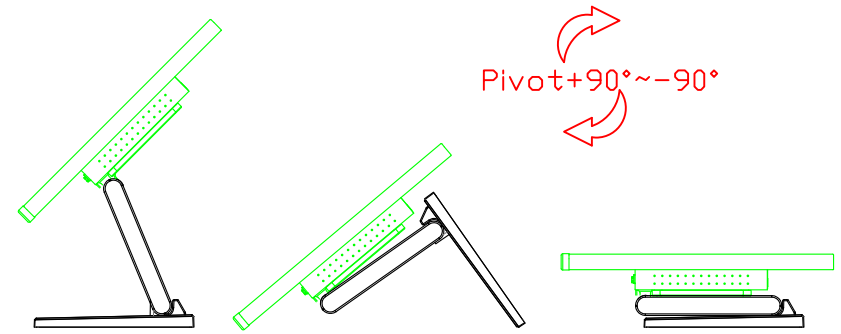

### Software Feature :

Calibration	Fast full oriental 4 points position
Compensation	Edge compensation. Accuracy 25 points linearity compensation
Draw Test	Position and linearity verification
Controller	Support multiple controllers
Languages	English · Simple Chinese · Traditional Chinese · Japanese · French · German · Spanish · Korean · Arabic · Czech · Danish · Dutch · Greek · Hungarian · Italian · Norwegian · Russian · Polish · Portuguese · Slovenian · Swedish · Thai · Turkish
Mouse Emulator	Right / left button emulation. Auto Right / left Click ( PDA function )
Touch Style	Drawing a Mode · button a Mode · Touch Off/ on Switch
Double Click	Configurable double click speed · Configurable double click area
Sound Modes	No sound · Touch down · Touch up
COM Port Support	COM1 ~ COM255 for Windows and Linux COM1 ~ COM8 for MS- DOS
Display Support	display rotation · Support multiple monitors
Support O.S	All Windows-32/64bit O.S Android ; Linux ; MAC

AIM-TM5R240-R25W Y

**3 Year Warranty**  
LCD Panel 1 Year

24" Touch Monitor.  
(VESA Mount)

AIM-TMxxxx240-R25W

X type mount (Default)

24" Embedded Touch Monitor.  
(Open Frame)

AIM-TMOPxxxx240-R25W

24" Desktop Touch Monitor.  
(Foldable Stand)