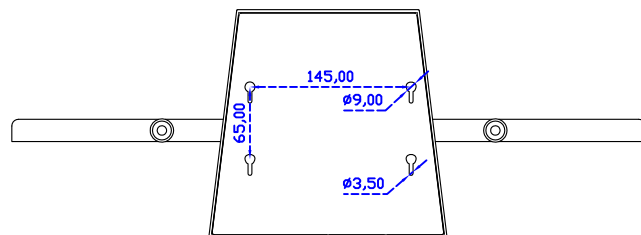

AIM-TM5R240-R25W V

AIM-TM5R240-R25W Y

24" Touch Monitor.
 (VESA Mount)
 AIM-TMxxxx240-R25W

X type mount (Default)

Y type mount (Option)

Range 6mm (Option)

24" Embedded Touch Monitor.
(Open Frame)

AIM-TMOPxxxx240-R25W

24" Desktop Touch Monitor.
(Foldable Stand)

AIM-TMxxx240-R25W A

24" Desktop Touch Monitor.
(Photo Stand)

AIM-TMxxx240-R25W P

24" Desktop Touch Monitor.
(POS Stand)

AIM-TMxxxx240-R25W V

24" Desktop Touch Monitor.
(Ergonomic Stand)