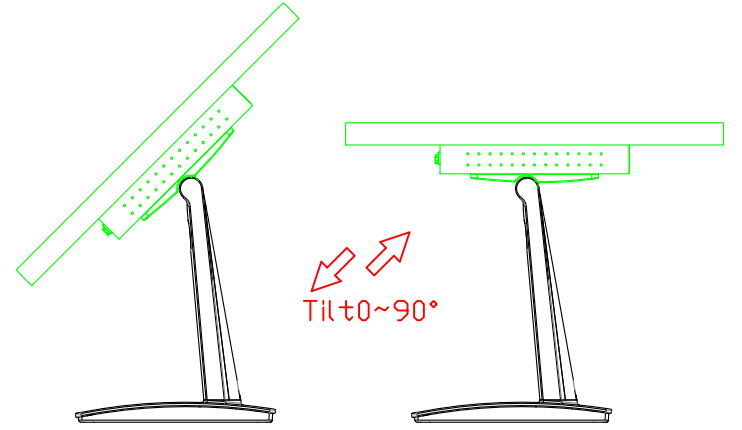

AIM-TM5R240-R25W V

AIM-TM5R240-R25W Y

24" Touch Monitor.
 (VESA Mount)
 AIM-TMxxxx240-R25W

X type mount (Default)

Y type mount (Option)

Range 6mm (Option)

24" Embedded Touch Monitor.
(Open Frame)

AIM-TMOPxxxx240-R25W

24" Desktop Touch Monitor.
(Foldable Stand)

AIM-TMxxx240-R25W A

24" Desktop Touch Monitor.
(Photo Stand)

AIM-TMxxx240-R25W P

24" Desktop Touch Monitor.
(POS Stand)

AIM-TMxxxx240-R25W V

24" Desktop Touch Monitor.
(Ergonomic Stand)