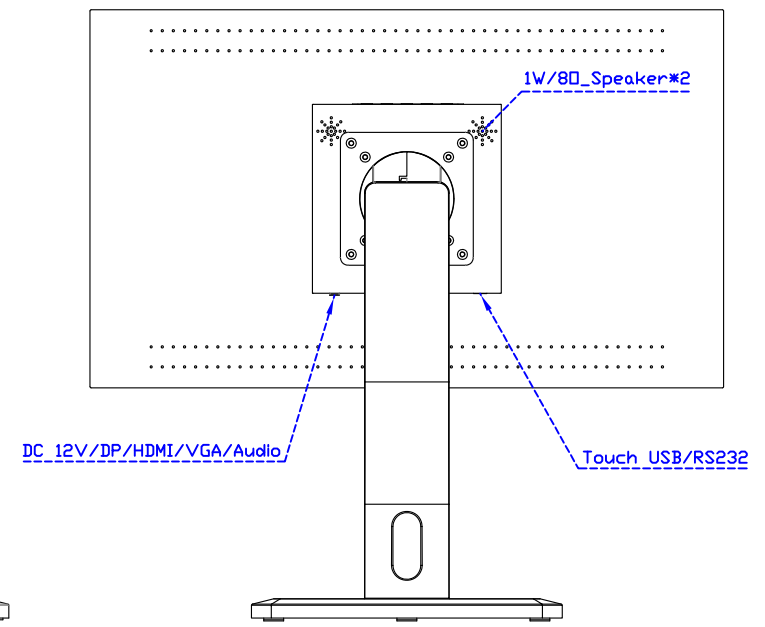

AIM-TM5R240-R25W V

AIM-TM5R240-R25W Y

24" Touch Monitor.
 (VESA Mount)
 AIM-TMxxxx240-R25W

X type mount (Default)

Y type mount (Option)

Range 6mm (Option)

24" Embedded Touch Monitor.
(Open Frame)

AIM-TMOPxxxx240-R25W

24" Desktop Touch Monitor.
(Foldable Stand)

AIM-TMxxx240-R25W A

24" Desktop Touch Monitor.
(Photo Stand)

AIM-TMxxx240-R25W P

24" Desktop Touch Monitor.
(POS Stand)

AIM-TMxxxx240-R25W V

24" Desktop Touch Monitor.
(Ergonomic Stand)