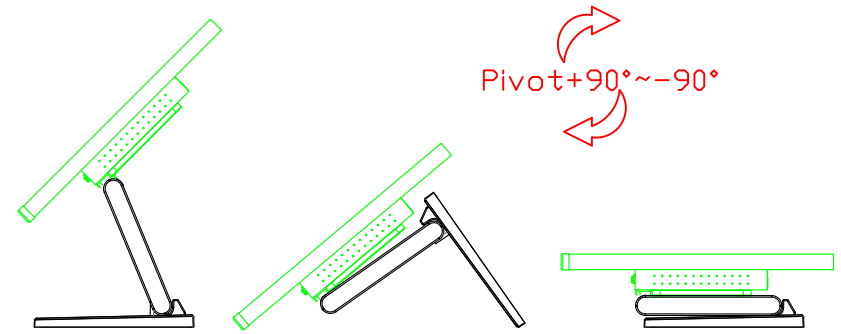

AIM-TM5R240-R25W V

AIM-TM5R240-R25W Y

24" Touch Monitor.
 (VESA Mount)
 AIM-TMxxxx240-R25W

X type mount (Default)

Y type mount (Option)

Range 6mm (Option)

24" Embedded Touch Monitor.
(Open Frame)

AIM-TMOPxxxx240-R25W

24" Desktop Touch Monitor.
(Foldable Stand)

AIM-TMxxx240-R25W A

24" Desktop Touch Monitor.
(Photo Stand)

AIM-TMxxx240-R25W P

24" Desktop Touch Monitor.
(POS Stand)

AIM-TMxxxx240-R25W V

24" Desktop Touch Monitor.
(Ergonomic Stand)