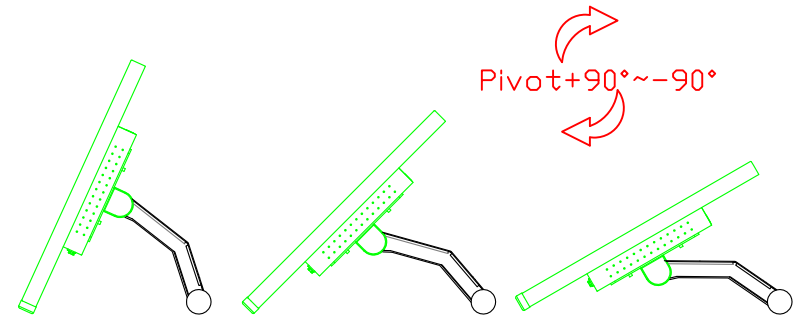

AIM-TM5R240-R25W V

AIM-TM5R240-R25W Y

24" Touch Monitor.
 (VESA Mount)
 AIM-TMxxxx240-R25W

X type mount (Default)

Y type mount (Option)

Range 6mm (Option)

24" Embedded Touch Monitor.
(Open Frame)

AIM-TMOPxxxx240-R25W

24" Desktop Touch Monitor.
(Foldable Stand)

AIM-TMxxx240-R25W A

24" Desktop Touch Monitor.
(Photo Stand)

AIM-TMxxx240-R25W P

24" Desktop Touch Monitor.
(POS Stand)

AIM-TMxxxx240-R25W V

24" Desktop Touch Monitor.
(Ergonomic Stand)