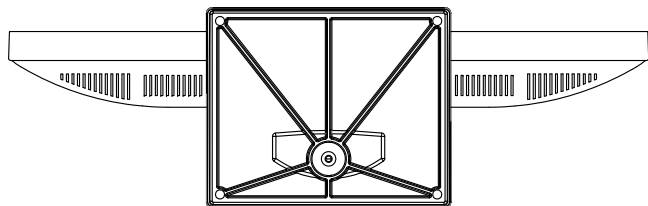

Software Feature :

Calibration	Fast full oriental 4 points position
Compensation	Edge compensation. Accuracy 25 points linearity compensation
Draw Test	Position and linearity verification
Controller	Support multiple controllers
Languages	English · Simple Chinese · Traditional Chinese · Japanese · French · German · Spanish · Korean · Arabic · Czech · Danish · Dutch · Greek · Hungarian · Italian · Norwegian · Russian · Polish · Portuguese · Slovenian · Swedish · Thai · Turkish
Mouse Emulator	Right / left button emulation. Auto Right / left Click (PDA function)
Touch Style	Drawing a Mode · button a Mode · Touch Off/ on Switch
Double Click	Configurable double click speed · Configurable double click area
Sound Modes	No sound · Touch down · Touch up
COM Port Support	COM1 ~ COM255 for Windows and Linux COM1 ~ COM8 for MS- DOS
Display Support	display rotation · Support multiple monitors
Support O.S	All Windows-32/64bit O.S Android ; Linux ; MAC

AIM-TM5R240-Y03W

3 Year Warranty
LCD Panel 1 Year

24" Touch Monitor.
 (VESA Mount)
 AIM-TM5R240-G03W N

Audio/VGA/DP/HDMI/DC12V

Touch USB/RS232

24" Desktop Touch Monitor.
(POS Stand)

AIM-TM5R240-V03W

24" Desktop Touch Monitor.
(Ergonomic Stand)