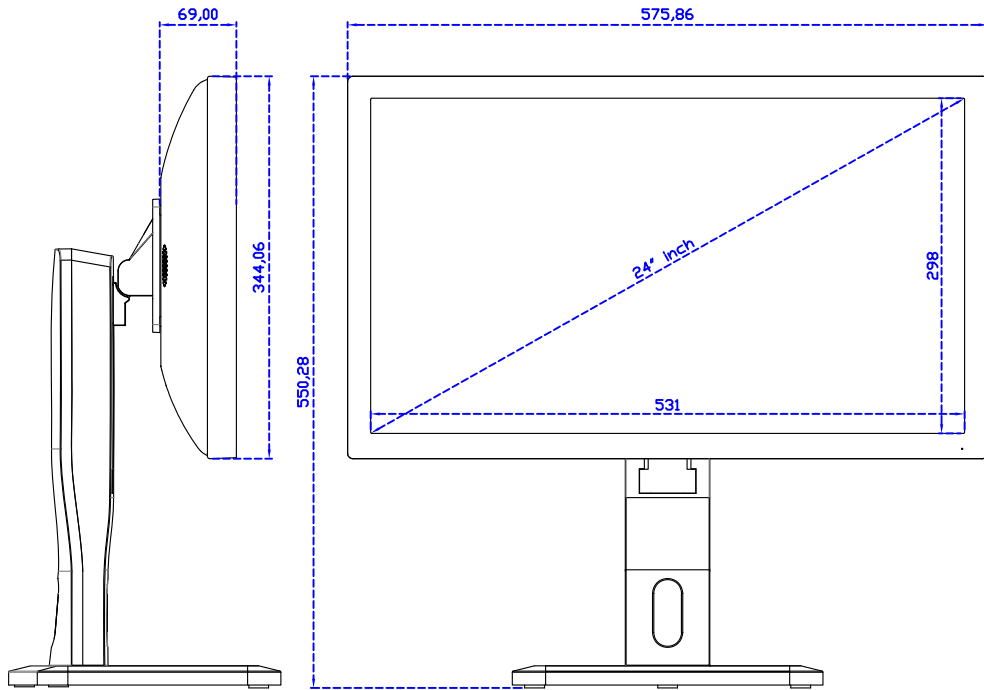

24" Resistive Single Touch Monitor

Display Specifications :

Active Area	531 × 298 mm
Pixel Pitch	0.27675 × 0.27675 mm
Brightness	250 cd/m ²
Contrast Ratio	1000 : 1
Resolution	1920 x 1080 (Full HD)
Viewing Angle	L/R178° ; U/D170°
Response Time	5ms (Tr + Tf)
Display Colors	16.7M
Display Modes	640×480 ; 800×600 ; 1024×768 ; 1280×720 ; 1280×800 ; 1280×1024 ; 1360×768 ; 1440×900 ; 1680×1050 ; 1920×1080
Signal input	VGA ; Audio ; Display Port ; HDMI
Speaker	2.5W (8Ω) × 2
OSD Keyboard	⊙Power ⊙Auto adjust ⊕ ⊖ ⊙Menu
Power Source	DC 12V (DC Jack Φ2.1mm)
Power Consumption	≤24w
Storage 、 Operation	-20~60°C ; 0~50°C
VESA	100×100 ; 200×100 mm
Casing Colors	Black (White)
Casing Size 、 Weight	575.86 × 344.06 × 69 mm ; 6.4 kg (W×H×D) (Without Stand)
Carton 、 gross weight	670 × 535 × 265 mm ; 10.2 kg (W×H×D)
Accessory	VGA cable / HDMI cable / Audio cable / AC90~260V Adapter / Power cable / USB or RS232 cable / Touch pen / Cleaning wipes / Driver Disk ※DP cable (Optional)

AIM-TM5R240-Y03W

3 Year Warranty
LCD Panel 1 Year

24" Touch Monitor.
 (VESA Mount)
 AIM-TM5R240-G03W N

Audio/VGA/DP/HDMI/DC12V

Touch USB/RS232

24" Desktop Touch Monitor.
(POS Stand)

AIM-TM5R240-V03W

24" Desktop Touch Monitor.
(Ergonomic Stand)