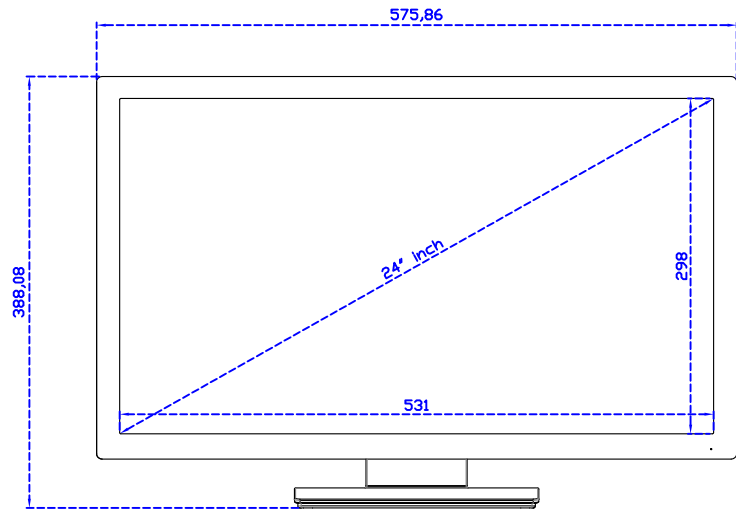

Audio/VGA/DP/HDMI/DC12V

Touch USB/RS232