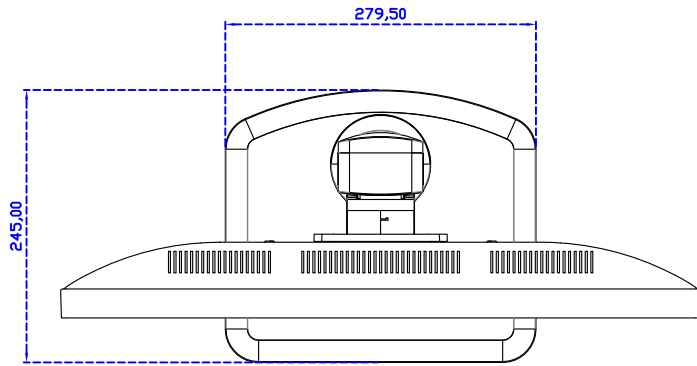

24" Resistive Single Touch Monitor

Display Specifications :

Active Area	531 × 298 mm
Pixel Pitch	0.27675 × 0.27675 mm
Brightness	250 cd/m ²
Contrast Ratio	1000 : 1
Resolution	1920 x 1080 (Full HD)
Viewing Angle	L/R178° ; U/D170°
Response Time	5ms (Tr + Tf)
Display Colors	16.7M
Display Modes	640×480 ; 800×600 ; 1024×768 ; 1280×720 ; 1280×800 ; 1280×1024 ; 1360×768 ; 1440×900 ; 1680×1050 ; 1920×1080
Signal input	VGA ; Audio ; Display Port ; HDMI
Speaker	2.5W (8Ω) × 2
OSD Keyboard	⊙Power ⊙Auto adjust ⊕ ⊖ ⊙Menu
Power Source	DC 12V (DC Jack Φ2.1mm)
Power Consumption	≤24w
Storage 、 Operation	-20~60°C ; 0~50°C
VESA	100×100 ; 200×100 mm
Casing Colors	Black (White)
Casing Size 、 Weight	575.86 × 344.06 × 69 mm ; 6.4 kg (W×H×D) (Without Stand)
Carton 、 gross weight	670 × 535 × 265 mm ; 10.2 kg (W×H×D)
Accessory	VGA cable / HDMI cable / Audio cable / AC90~260V Adapter / Power cable / USB or RS232 cable / Touch pen / Cleaning wipes / Driver Disk ※DP cable (Optional)

AIM-TM5R240-Y03W

3 Year Warranty
LCD Panel 1 Year

24" Touch Monitor.
 (VESA Mount)
 AIM-TM5R240-G03W N

Audio/VGA/DP/HDMI/DC12V

Touch USB/RS232

24" Desktop Touch Monitor.
(POS Stand)

AIM-TM5R240-V03W

24" Desktop Touch Monitor.
(Ergonomic Stand)