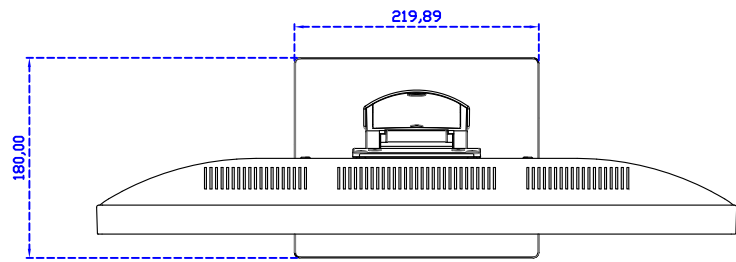

Audio/VGA/DP/HDMI/DC12V

Touch USB/RS232