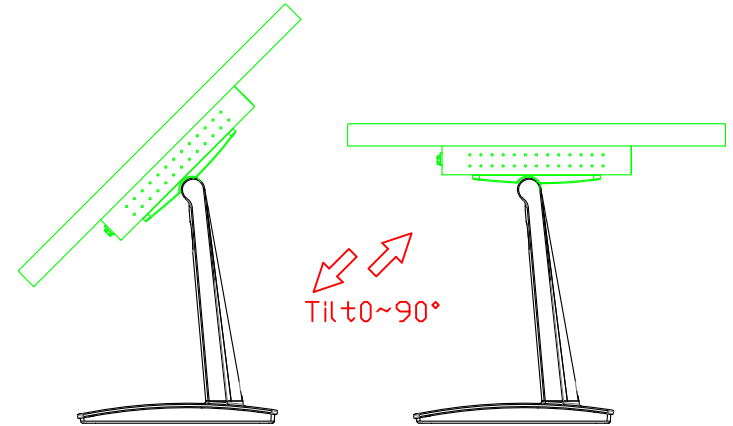

24" Touch Monitor.
(VESA Mount)
AIM-TM5R240-G03W N

Audio/VGA/DP/HDMI/DC12V

Touch USB/RS232