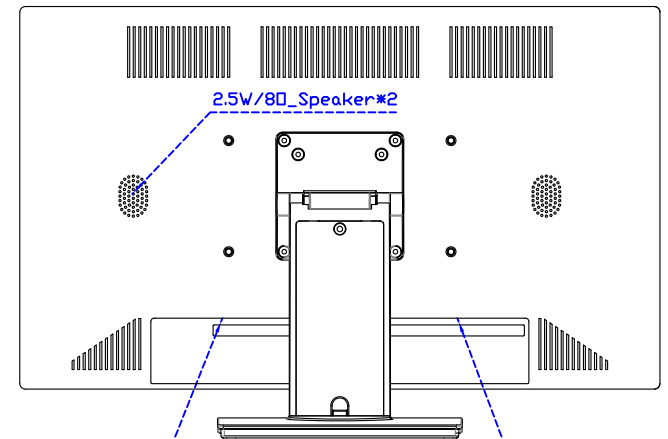

Software Feature :

Calibration	Fast full oriental 4 points position
Compensation	Edge compensation. Accuracy 25 points linearity compensation
Draw Test	Position and linearity verification
Controller	Support multiple controllers
Languages	English · Simple Chinese · Traditional Chinese · Japanese · French · German · Spanish · Korean · Arabic · Czech · Danish · Dutch · Greek · Hungarian · Italian · Norwegian · Russian · Polish · Portuguese · Slovenian · Swedish · Thai · Turkish
Mouse Emulator	Right / left button emulation. Auto Right / left Click (PDA function)
Touch Style	Drawing a Mode · button a Mode · Touch Off/ on Switch
Double Click	Configurable double click speed · Configurable double click area
Sound Modes	No sound · Touch down · Touch up
COM Port Support	COM1 ~ COM255 for Windows and Linux COM1 ~ COM8 for MS- DOS
Display Support	display rotation · Support multiple monitors
Support O.S	All Windows-32/64bit O.S Android ; Linux ; MAC

AIM-TM5R240-Y03W

3 Year Warranty
LCD Panel 1 Year

24" Touch Monitor.
 (VESA Mount)
 AIM-TM5R240-G03W N

Audio/VGA/DP/HDMI/DC12V

Touch USB/RS232

24" Desktop Touch Monitor.
(POS Stand)

AIM-TM5R240-V03W

24" Desktop Touch Monitor.
(Ergonomic Stand)