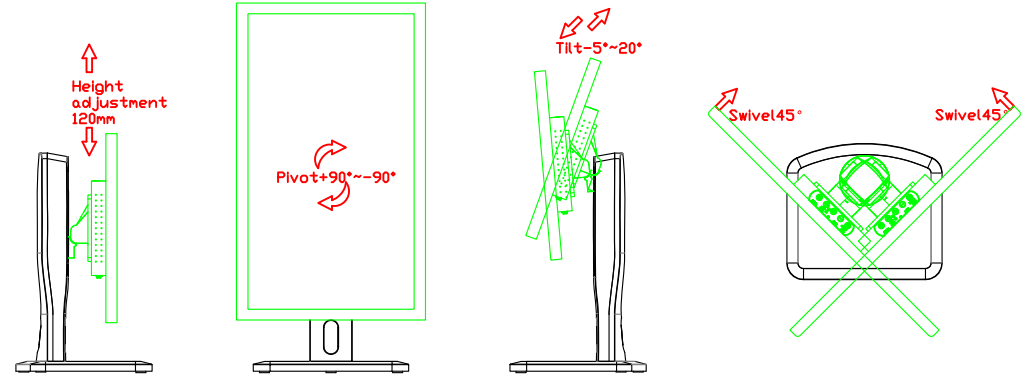

AIM-TM5R240-Y03W

3 Year Warranty
LCD Panel 1 Year

24" Touch Monitor.
 (VESA Mount)
 AIM-TM5R240-G03W N

Audio/VGA/DP/HDMI/DC12V

Touch USB/RS232

24" Desktop Touch Monitor.
(POS Stand)

AIM-TM5R240-V03W

24" Desktop Touch Monitor.
(Ergonomic Stand)