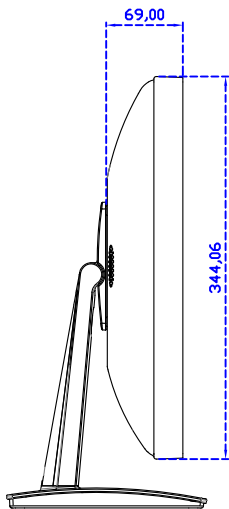

Audio/VGA/DP/HDMI/DC12V

Touch USB/RS232