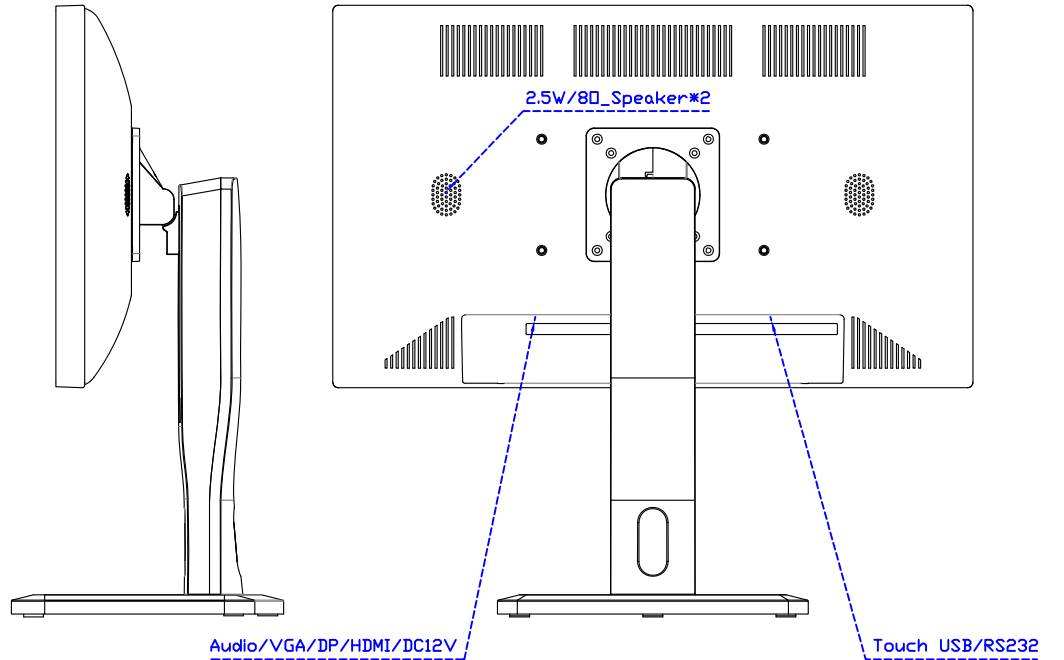

Software Feature :

Calibration	Fast full oriental 4 points position
Compensation	Edge compensation. Accuracy 25 points linearity compensation
Draw Test	Position and linearity verification
Controller	Support multiple controllers
Languages	English · Simple Chinese · Traditional Chinese · Japanese · French · German · Spanish · Korean · Arabic · Czech · Danish · Dutch · Greek · Hungarian · Italian · Norwegian · Russian · Polish · Portuguese · Slovenian · Swedish · Thai · Turkish
Mouse Emulator	Right / left button emulation. Auto Right / left Click (PDA function)
Touch Style	Drawing a Mode · button a Mode · Touch Off/ on Switch
Double Click	Configurable double click speed · Configurable double click area
Sound Modes	No sound · Touch down · Touch up
COM Port Support	COM1 ~ COM255 for Windows and Linux COM1 ~ COM8 for MS- DOS
Display Support	display rotation · Support multiple monitors
Support O.S	All Windows-32/64bit O.S Android ; Linux ; MAC

AIM-TM5R240-Y03W

3 Year Warranty
LCD Panel 1 Year

24" Touch Monitor.
 (VESA Mount)
 AIM-TM5R240-G03W N

Audio/VGA/DP/HDMI/DC12V

Touch USB/RS232

24" Desktop Touch Monitor.
(POS Stand)

AIM-TM5R240-V03W

24" Desktop Touch Monitor.
(Ergonomic Stand)