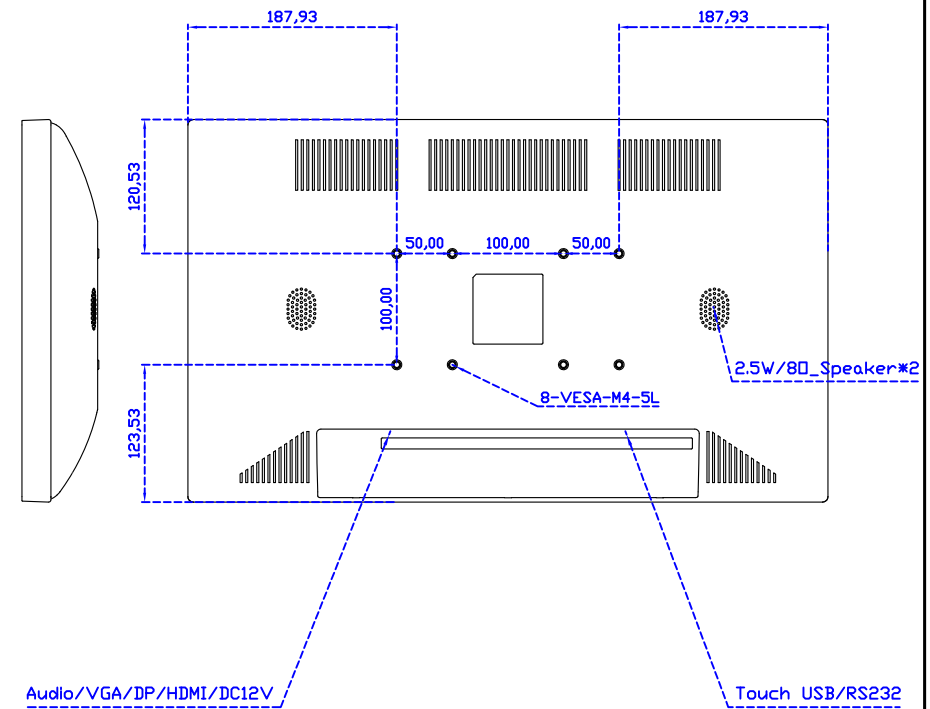

Software Feature :

Calibration	Fast full oriental 4 points position
Compensation	Edge compensation. Accuracy 25 points linearity compensation
Draw Test	Position and linearity verification
Controller	Support multiple controllers
Languages	English · Simple Chinese · Traditional Chinese · Japanese · French · German · Spanish · Korean · Arabic · Czech · Danish · Dutch · Greek · Hungarian · Italian · Norwegian · Russian · Polish · Portuguese · Slovenian · Swedish · Thai · Turkish
Mouse Emulator	Right / left button emulation. Auto Right / left Click (PDA function)
Touch Style	Drawing a Mode · button a Mode · Touch Off/ on Switch
Double Click	Configurable double click speed · Configurable double click area
Sound Modes	No sound · Touch down · Touch up
COM Port Support	COM1 ~ COM255 for Windows and Linux COM1 ~ COM8 for MS- DOS
Display Support	display rotation · Support multiple monitors
Support O.S	All Windows-32/64bit O.S Android ; Linux ; MAC

AIM-TM5R240-Y03W

3 Year Warranty
LCD Panel 1 Year

24" Touch Monitor.
 (VESA Mount)
 AIM-TM5R240-G03W N

Audio/VGA/DP/HDMI/DC12V

Touch USB/RS232

24" Desktop Touch Monitor.
(POS Stand)

AIM-TM5R240-V03W

24" Desktop Touch Monitor.
(Ergonomic Stand)