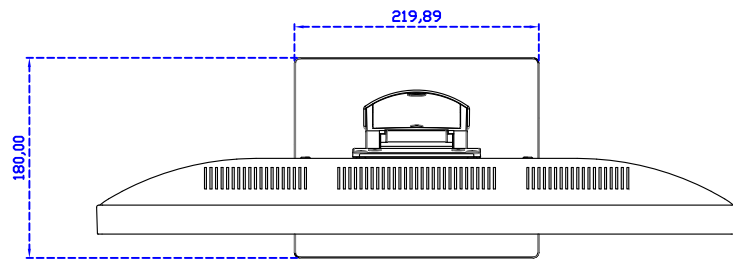

AIM-TM5R240-Y03W

3 Year Warranty
LCD Panel 1 Year

24" Touch Monitor.
(VESA Mount)

AIM-TM5R240-G03W N

Audio/VGA/DP/HDMI/DC12V

Touch USB/RS232

24" Desktop Touch Monitor.
(POS Stand)

AIM-TM5R240-V03W

24" Desktop Touch Monitor.
(Ergonomic Stand)

AIM-TM5R240-Y03W