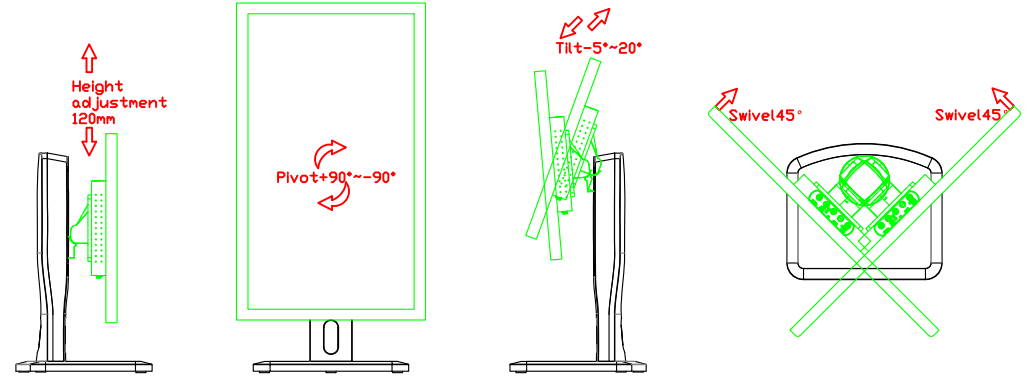

AIM-TM5R240-Y03W

3 Year Warranty
LCD Panel 1 Year

24" Touch Monitor.
(VESA Mount)

AIM-TM5R240-G03W N

Audio/VGA/DP/HDMI/DC12V

Touch USB/RS232

24" Desktop Touch Monitor.
(POS Stand)

AIM-TM5R240-V03W

24" Desktop Touch Monitor.
(Ergonomic Stand)

AIM-TM5R240-Y03W