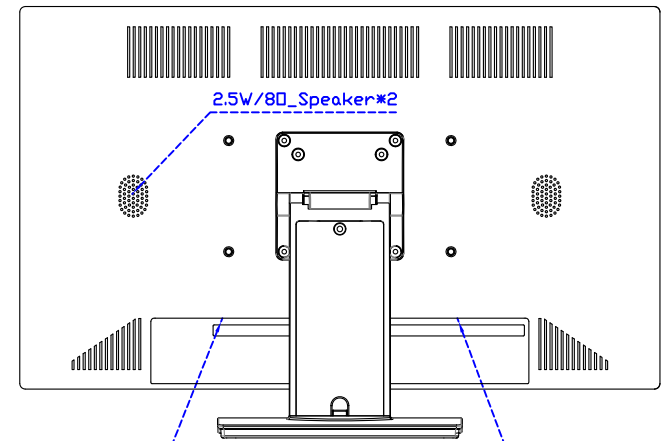

AIM-TM5R240-Y03W

3 Year Warranty
LCD Panel 1 Year

24" Touch Monitor.
(VESA Mount)

AIM-TM5R240-G03W N

Audio/VGA/DP/HDMI/DC12V

Touch USB/RS232

24" Desktop Touch Monitor.
(POS Stand)

AIM-TM5R240-V03W

24" Desktop Touch Monitor.
(Ergonomic Stand)

AIM-TM5R240-Y03W