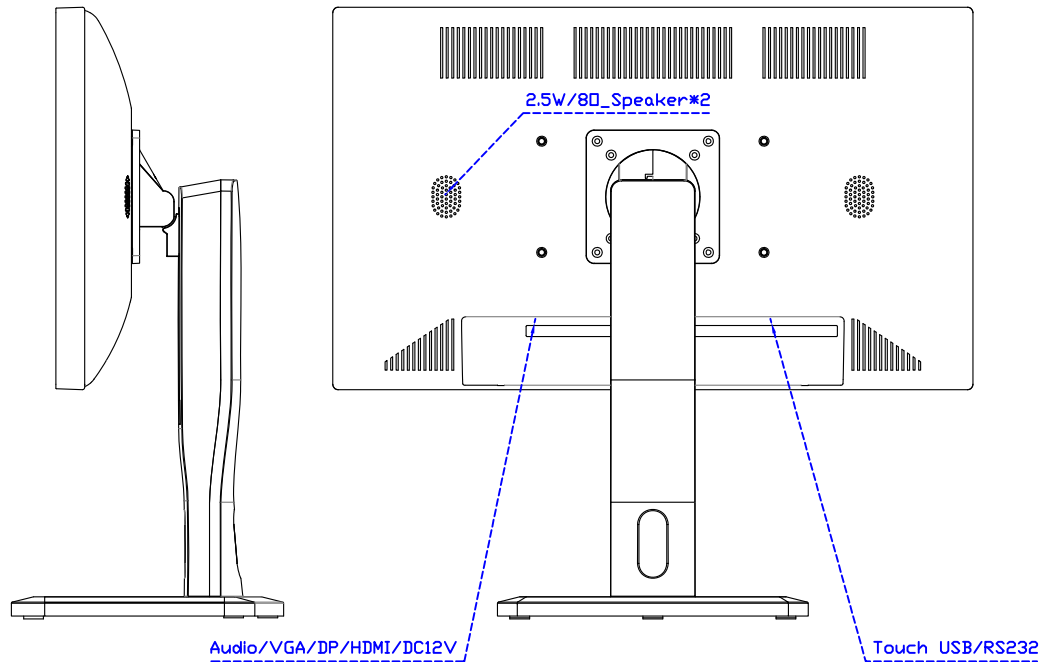

AIM-TM5R240-Y03W

3 Year Warranty
LCD Panel 1 Year

24" Touch Monitor.
(VESA Mount)

AIM-TM5R240-G03W N

Audio/VGA/DP/HDMI/DC12V

Touch USB/RS232

24" Desktop Touch Monitor.
(POS Stand)

AIM-TM5R240-V03W

24" Desktop Touch Monitor.
(Ergonomic Stand)

AIM-TM5R240-Y03W