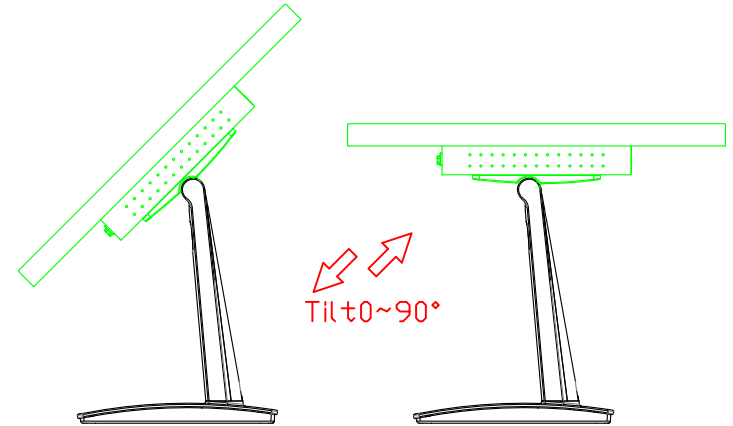

AIM-TM5R240-Y03W

3 Year Warranty
LCD Panel 1 Year

24" Touch Monitor.
(VESA Mount)

AIM-TM5R240-G03W N

Audio/VGA/DP/HDMI/DC12V

Touch USB/RS232

24" Desktop Touch Monitor.
(POS Stand)

AIM-TM5R240-V03W

24" Desktop Touch Monitor.
(Ergonomic Stand)

AIM-TM5R240-Y03W