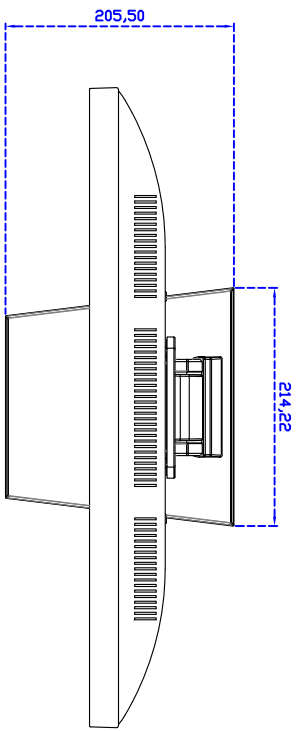

24" Desktop Touch Monitor.

AIM-TMSR240-G01W