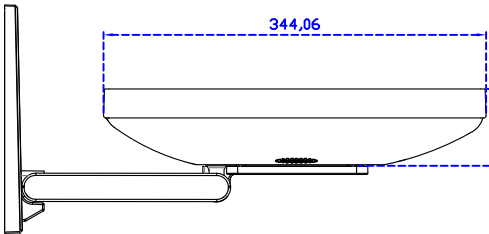

24" Desktop Touch Monitor.

AIM-TMSR240-G01W