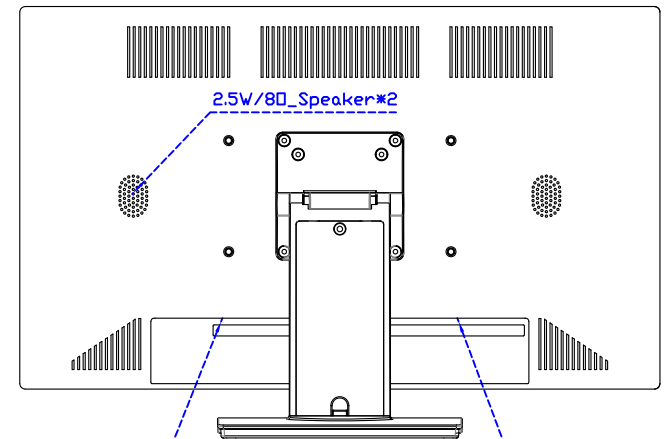

AIM-TM5R240-Y01W

**3 Year Warranty**  
LCD Panel 1 Year

24" Touch Monitor.  
(VESA Mount)

AIM-TM5R240-G01W N

24" Desktop Touch Monitor.  
(POS Stand)

AIM-TM5R240-V01W

24" Desktop Touch Monitor.  
(Ergonomic Stand)