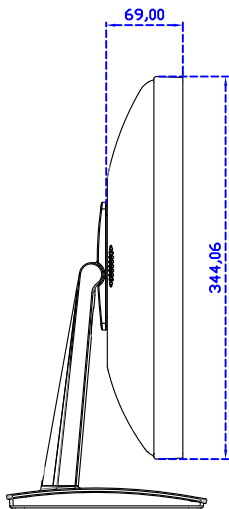

AIM-TM5R240-Y01W

**3 Year Warranty**  
LCD Panel 1 Year

24" Touch Monitor.  
(VESA Mount)

AIM-TM5R240-G01W N

24" Desktop Touch Monitor.  
(POS Stand)

AIM-TM5R240-V01W

24" Desktop Touch Monitor.  
(Ergonomic Stand)