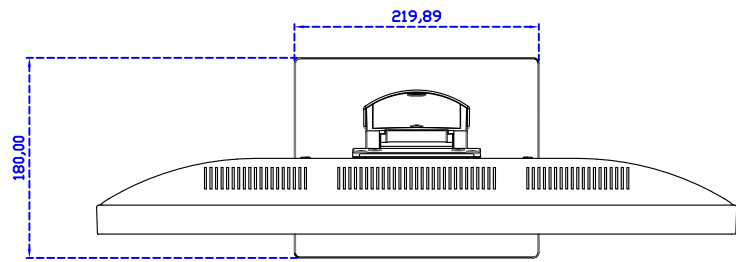

AIM-TM5R240-Y01W

**3 Year Warranty**  
LCD Panel 1 Year

24" Touch Monitor.  
(VESA Mount)

AIM-TM5R240-G01W N

24" Desktop Touch Monitor.  
(POS Stand)

AIM-TM5R240-V01W

24" Desktop Touch Monitor.  
(Ergonomic Stand)