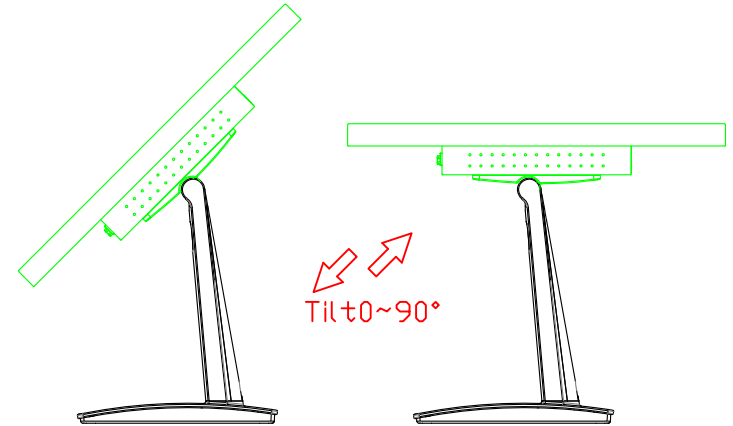

AIM-TM5R240-Y01W

**3 Year Warranty**  
LCD Panel 1 Year

24" Touch Monitor.  
(VESA Mount)

AIM-TM5R240-G01W N

24" Desktop Touch Monitor.  
(POS Stand)

AIM-TM5R240-V01W

24" Desktop Touch Monitor.  
(Ergonomic Stand)