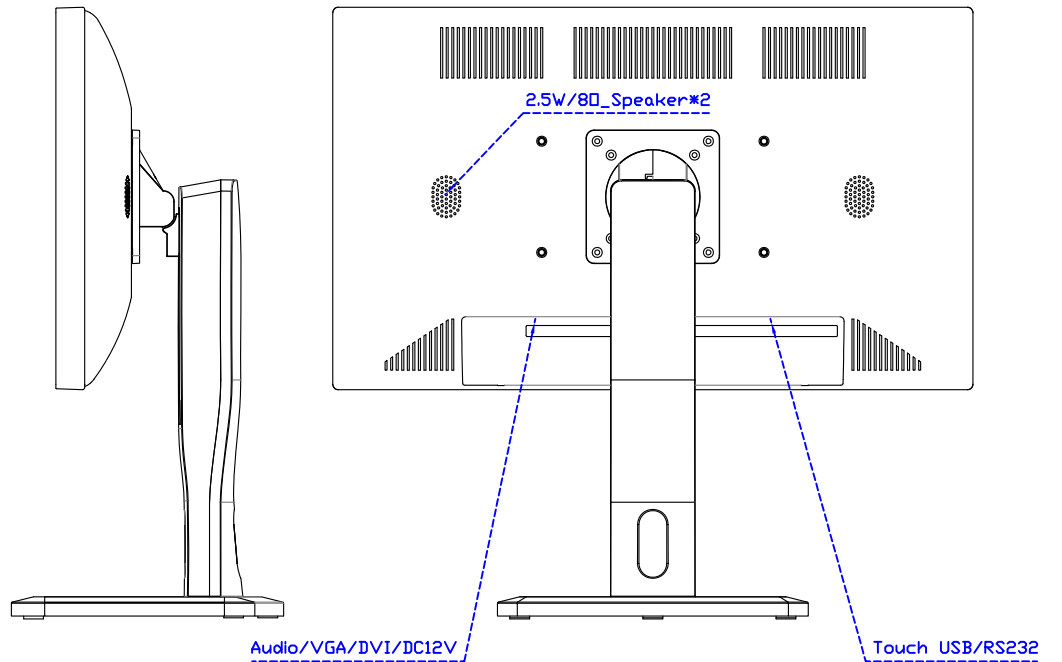

AIM-TM5R240-Y01W

**3 Year Warranty**  
LCD Panel 1 Year

24" Touch Monitor.  
(VESA Mount)

AIM-TM5R240-G01W N

24" Desktop Touch Monitor.  
(POS Stand)

AIM-TM5R240-V01W

24" Desktop Touch Monitor.  
(Ergonomic Stand)