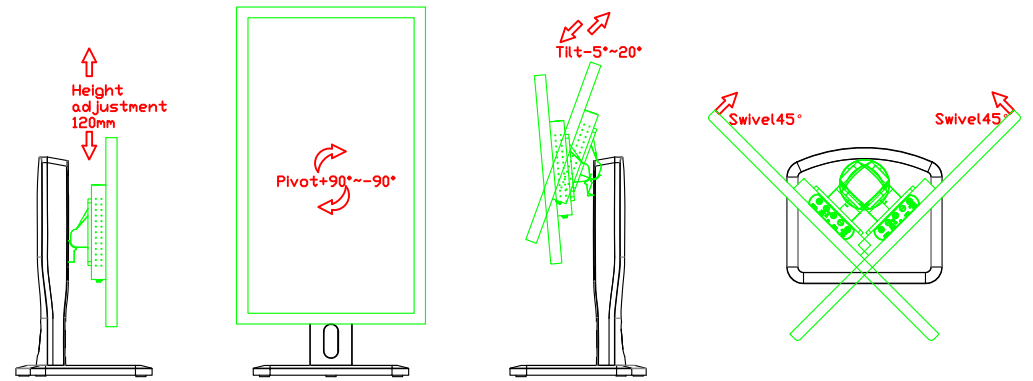

AIM-TM5R240-Y01W

**3 Year Warranty**  
LCD Panel 1 Year

24" Touch Monitor.  
(VESA Mount)

AIM-TM5R240-G01W N

24" Desktop Touch Monitor.  
(POS Stand)

AIM-TM5R240-V01W

24" Desktop Touch Monitor.  
(Ergonomic Stand)