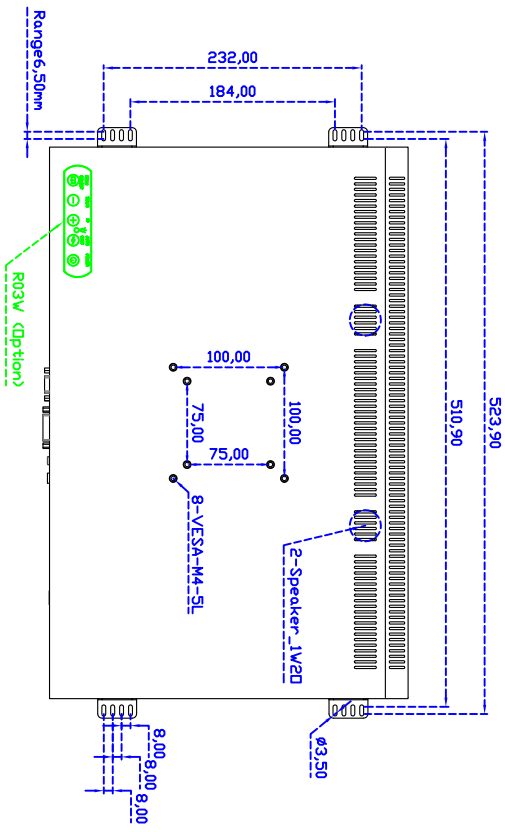

22" Embedded Touch Monitor.

AIM-TM0P5R220-R01W_R03W