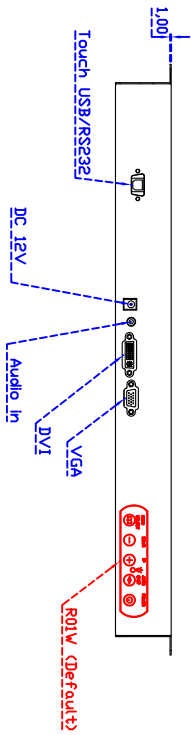

22" Embedded Touch Monitor.

AIM-TM0P5R220-R01W_R03W