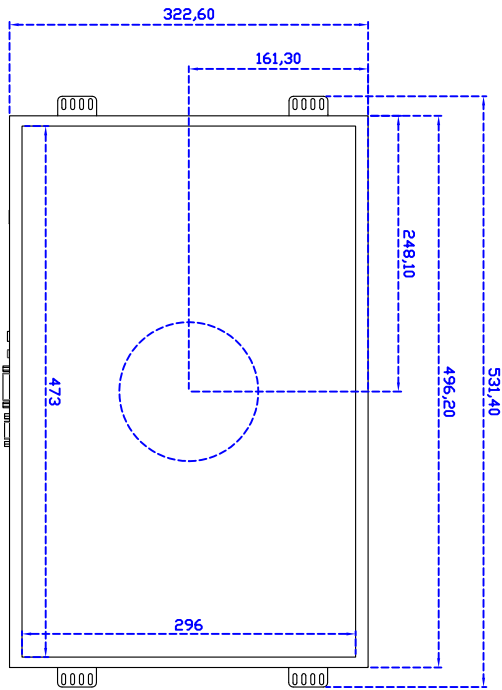

22" Embedded Touch Monitor.

AIM-TM0P5R220-R01W_R03W