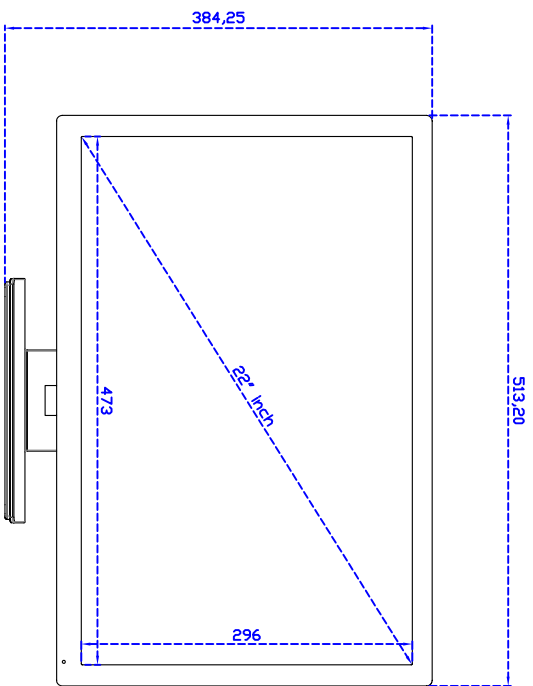

22" Desktop Touch Monitor.

AIM-TMSR220-V05W