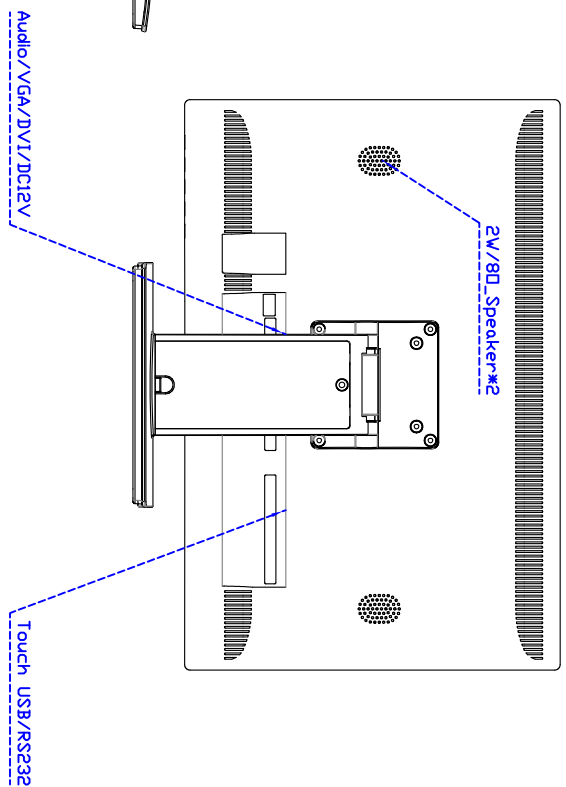

22" Desktop Touch Monitor.

AIM-TMSR220-V05W