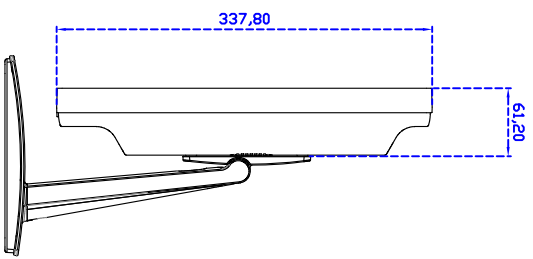

22" Desktop Touch Monitor.

AIM-TMSR220-V05W