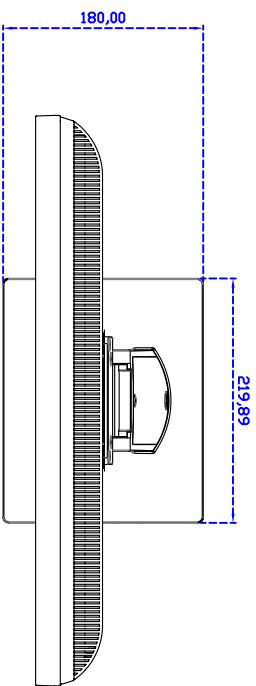

22" Desktop Touch Monitor.

AIM-TMSR220-V05W