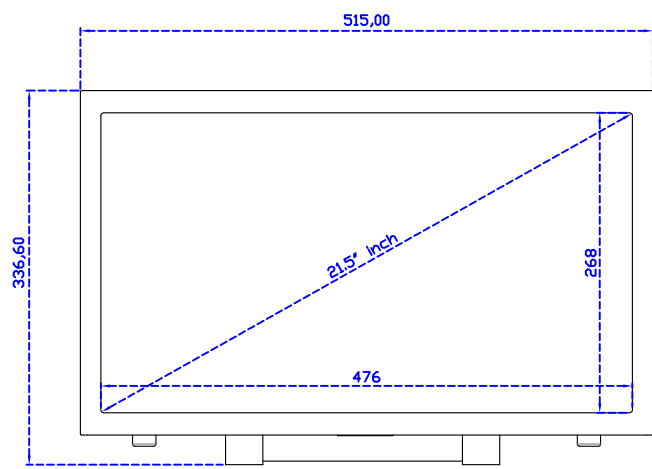

DC 12V/DP/HDMI/VGA/Audio

Touch USB/RS232