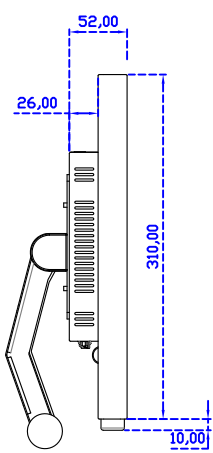

21.5" Projected capacitive Multi-Touch Monitor

Display Specifications :

Active Area	476 × 268 mm
Pixel Pitch	0.24795 × 0.24795 mm
Brightness	500 cd/m ²
Contrast Ratio	1000 : 1
Resolution	1920 x 1080 (Full HD)
Viewing Angle	L/R178° ; U/D178°
Response Time	14ms (Tr + Tf)
Display Colors	16.7M
Display Modes	640×480 ; 800×600 ; 1024×768 ; 1280×720 ; 1280×800 ; 1280×1024 ; 1360×768 ; 1440×900 ; 1680×1050 ; 1920×1080
Signal input	VGA ; Audio ; Display Port ; HDMI
Speaker	1W (8Ω) × 2
OSD Keyboard	⊕Power ⊕Auto adjust ⊕+ ⊕- ⊕Menu
Power Source	DC 12V (DC Jack Φ2.1mm)
Power Consumption	≤26w
Storage 、 Operation	-20~60°C ; 0~50°C
VESA	75×75 ; 100×100 mm
Casing Colors	Black (OEM other colors)
Casing Size 、 Weight	515 × 310 × 52 mm ; 5.6 kg (W×H×D) (Without Stand)
Carton 、 gross weight	700 × 390 × 170 mm ; 7.1 kg (W×H×D)
Accessory	VGA cable / HDMI cable / Audio cable / AC90~260V Adapter / Power cable / USB or RS232 cable / Cleaning wipes / Driver Disk ※DP cable (Optional)

AIM-TMPCTU215-R07W V

AIM-TMPCTU215-R07W Y

3 Year Warranty
LCD Panel 1 Year

21.5" Touch Monitor.
(VESA Mount)

AIM-TMxxxx215-R07W

21.5" Embedded Touch Monitor.
(Open Frame)

AIM-TMOPxxxx215-R07W

21.5" Desktop Touch Monitor.
(Foldable Stand)

AIM-TMxxxx215-R07W A

DC 12V/DP/HDMI/VGA/Audio

Touch USB/RS232

21.5" Desktop Touch Monitor.
(Photo Stand)

AIM-TMxxxx215-R07W P

21.5" Desktop Touch Monitor.
(PDS Stand)

AIM-TMxxxx215-R07W V

21.5" Desktop Touch Monitor.
(Ergonomic Stand)