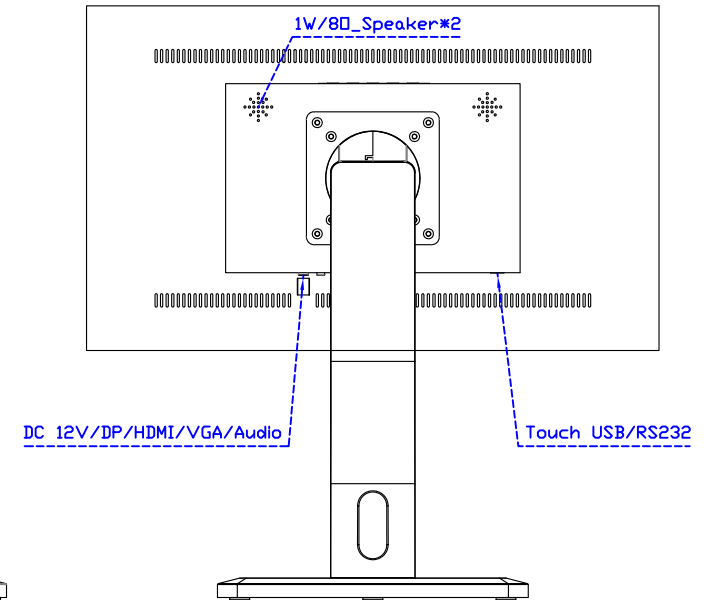

AIM-TMPCTU215-R07W V

AIM-TMPCTU215-R07W Y

3 Year Warranty
LCD Panel 1 Year

21.5" Touch Monitor.
(VESA Mount)

AIM-TMxxxx215-R07W

21.5" Embedded Touch Monitor.
(Open Frame)

AIM-TMOPxxxx215-R07W

21.5" Desktop Touch Monitor.
(Foldable Stand)

AIM-TMxxxx215-R07W A

DC 12V/DP/HDMI/VGA/Audio

Touch USB/RS232

21.5" Desktop Touch Monitor.
(Photo Stand)

AIM-TMxxxx215-R07W P

21.5" Desktop Touch Monitor.
(PDS Stand)

AIM-TMxxxx215-R07W V

21.5" Desktop Touch Monitor.
(Ergonomic Stand)