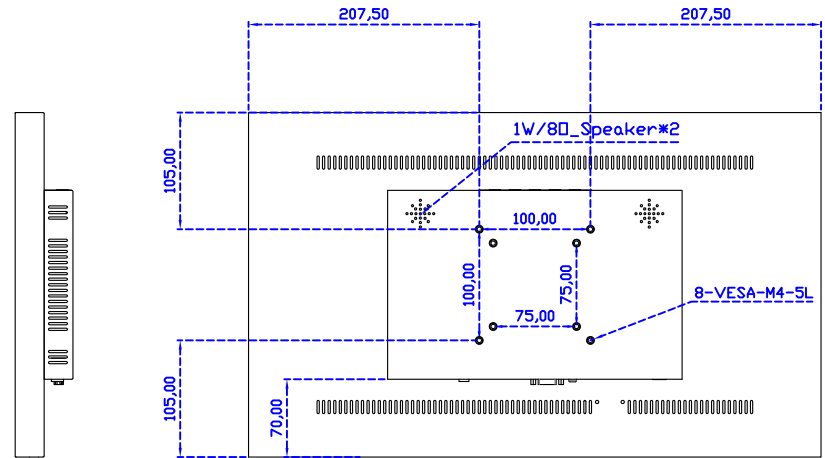

21.5" Touch Monitor.
(VESA Mount)

AIM-TMxxxx215-R07W