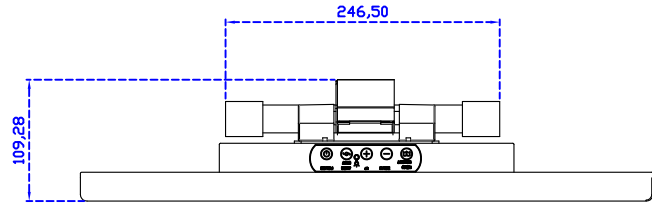

DC 12V/DP/HDMI/VGA/Audio

Touch USB/RS232