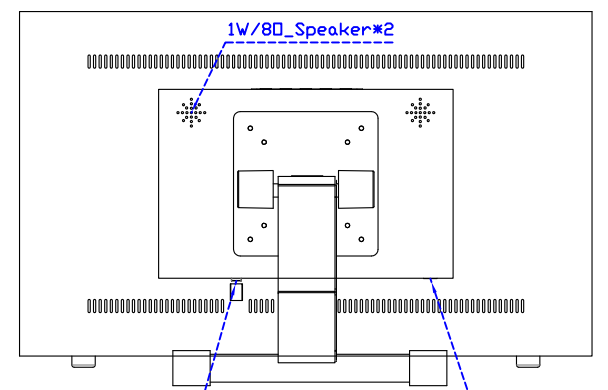

AIM-TMPCTU215-R07W V

AIM-TMPCTU215-R07W Y

3 Year Warranty
LCD Panel 1 Year

21.5" Touch Monitor.
(VESA Mount)

AIM-TMxxxx215-R07W

21.5" Embedded Touch Monitor.
(Open Frame)

AIM-TMOPxxxx215-R07W

21.5" Desktop Touch Monitor.
(Foldable Stand)

AIM-TMxxxx215-R07W A

DC 12V/DP/HDMI/VGA/Audio

Touch USB/RS232

21.5" Desktop Touch Monitor.
(Photo Stand)

AIM-TMxxxx215-R07W P

21.5" Desktop Touch Monitor.
(PDS Stand)

AIM-TMxxxx215-R07W V

21.5" Desktop Touch Monitor.
(Ergonomic Stand)