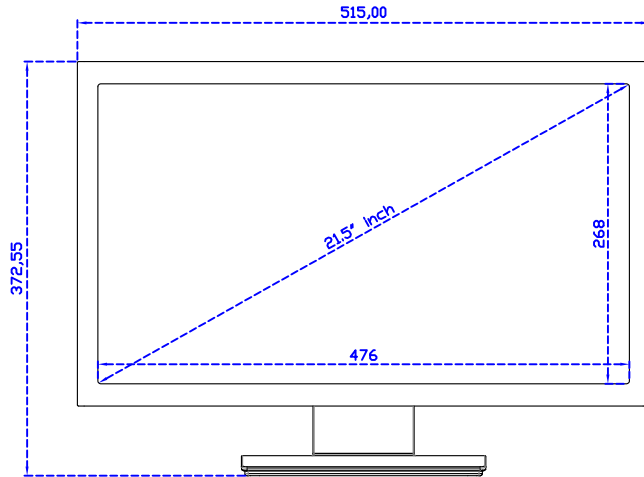

21.5" Projected capacitive Multi-Touch Monitor

Display Specifications :

Active Area	476 × 268 mm
Pixel Pitch	0.24795 × 0.24795 mm
Brightness	500 cd/m ²
Contrast Ratio	1000 : 1
Resolution	1920 x 1080 (Full HD)
Viewing Angle	L/R178° ; U/D178°
Response Time	14ms (Tr + Tf)
Display Colors	16.7M
Display Modes	640×480 ; 800×600 ; 1024×768 ; 1280×720 ; 1280×800 ; 1280×1024 ; 1360×768 ; 1440×900 ; 1680×1050 ; 1920×1080
Signal input	VGA ; Audio ; Display Port ; HDMI
Speaker	1W (8Ω) × 2
OSD Keyboard	⊕Power ⊕Auto adjust ⊕+ ⊕- ⊕Menu
Power Source	DC 12V (DC Jack Φ2.1mm)
Power Consumption	≤26w
Storage 、 Operation	-20~60°C ; 0~50°C
VESA	75×75 ; 100×100 mm
Casing Colors	Black (OEM other colors)
Casing Size 、 Weight	515 × 310 × 52 mm ; 5.6 kg (W×H×D) (Without Stand)
Carton 、 gross weight	700 × 390 × 170 mm ; 7.1 kg (W×H×D)
Accessory	VGA cable / HDMI cable / Audio cable / AC90~260V Adapter / Power cable / USB or RS232 cable / Cleaning wipes / Driver Disk ※DP cable (Optional)

AIM-TMxxxx215-R07W A

DC 12V/DP/HDMI/VGA/Audio

Touch USB/RS232

21.5" Desktop Touch Monitor.
(Photo Stand)

AIM-TMxxxx215-R07W P

21.5" Desktop Touch Monitor.
(PDS Stand)

AIM-TMxxxx215-R07W V

21.5" Desktop Touch Monitor.
(Ergonomic Stand)