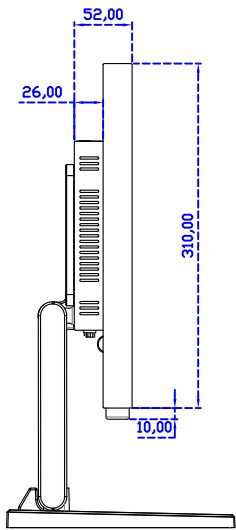

21.5" Projected capacitive Multi-Touch Monitor

Display Specifications :

Active Area	476 × 268 mm
Pixel Pitch	0.24795 × 0.24795 mm
Brightness	500 cd/m ²
Contrast Ratio	1000 : 1
Resolution	1920 x 1080 (Full HD)
Viewing Angle	L/R178° ; U/D178°
Response Time	14ms (Tr + Tf)
Display Colors	16.7M
Display Modes	640×480 ; 800×600 ; 1024×768 ; 1280×720 ; 1280×800 ; 1280×1024 ; 1360×768 ; 1440×900 ; 1680×1050 ; 1920×1080
Signal input	VGA ; Audio ; Display Port ; HDMI
Speaker	1W (8Ω) × 2
OSD Keyboard	⊕Power ⊕Auto adjust ⊕+ ⊕- ⊕Menu
Power Source	DC 12V (DC Jack Φ2.1mm)
Power Consumption	≤26w
Storage 、 Operation	-20~60°C ; 0~50°C
VESA	75×75 ; 100×100 mm
Casing Colors	Black (OEM other colors)
Casing Size 、 Weight	515 × 310 × 52 mm ; 5.6 kg (W×H×D) (Without Stand)
Carton 、 gross weight	700 × 390 × 170 mm ; 7.1 kg (W×H×D)
Accessory	VGA cable / HDMI cable / Audio cable / AC90~260V Adapter / Power cable / USB or RS232 cable / Cleaning wipes / Driver Disk ※DP cable (Optional)

AIM-TMPCTU215-R07W V

AIM-TMPCTU215-R07W Y

3 Year Warranty
LCD Panel 1 Year

21.5" Touch Monitor.
(VESA Mount)

AIM-TMxxxx215-R07W

21.5" Embedded Touch Monitor.
(Open Frame)

AIM-TMOPxxxx215-R07W

21.5" Desktop Touch Monitor.
(Foldable Stand)

AIM-TMxxxx215-R07W A

DC 12V/DP/HDMI/VGA/Audio

Touch USB/RS232

21.5" Desktop Touch Monitor.
(Photo Stand)

AIM-TMxxxx215-R07W P

21.5" Desktop Touch Monitor.
(PDS Stand)

AIM-TMxxxx215-R07W V

21.5" Desktop Touch Monitor.
(Ergonomic Stand)