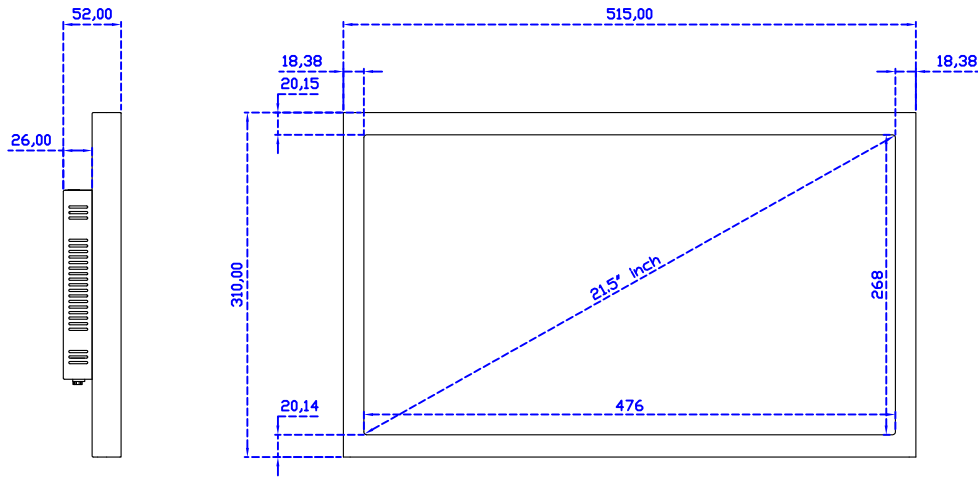

21.5" Touch Monitor.
(VESA Mount)

AIM-TMxxxx215-R07W