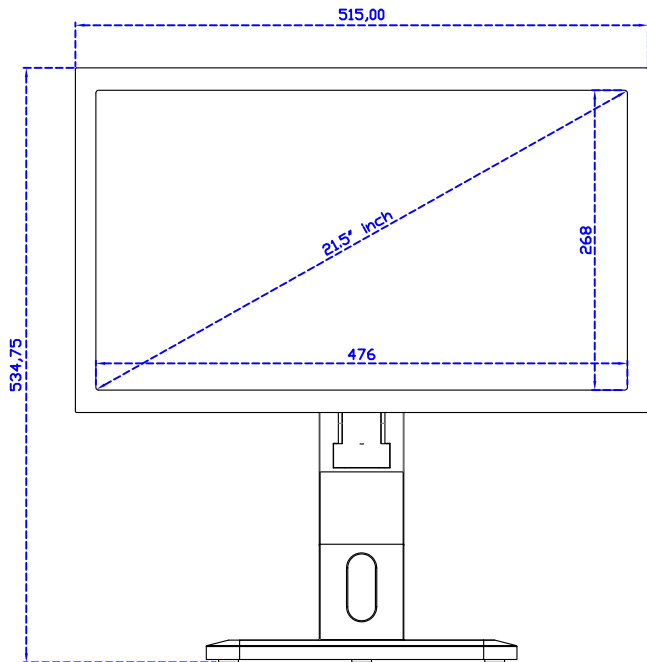

21.5" Projected capacitive Multi-Touch Monitor

Display Specifications :

Active Area	476 × 268 mm
Pixel Pitch	0.24795 × 0.24795 mm
Brightness	500 cd/m ²
Contrast Ratio	1000 : 1
Resolution	1920 x 1080 (Full HD)
Viewing Angle	L/R178° ; U/D178°
Response Time	14ms (Tr + Tf)
Display Colors	16.7M
Display Modes	640×480 ; 800×600 ; 1024×768 ; 1280×720 ; 1280×800 ; 1280×1024 ; 1360×768 ; 1440×900 ; 1680×1050 ; 1920×1080
Signal input	VGA ; Audio ; Display Port ; HDMI
Speaker	1W (8Ω) × 2
OSD Keyboard	⊕Power ⊕Auto adjust ⊕+ ⊕- ⊕Menu
Power Source	DC 12V (DC Jack Φ2.1mm)
Power Consumption	≤26w
Storage 、 Operation	-20~60°C ; 0~50°C
VESA	75×75 ; 100×100 mm
Casing Colors	Black (OEM other colors)
Casing Size 、 Weight	515 × 310 × 52 mm ; 5.6 kg (W×H×D) (Without Stand)
Carton 、 gross weight	700 × 390 × 170 mm ; 7.1 kg (W×H×D)
Accessory	VGA cable / HDMI cable / Audio cable / AC90~260V Adapter / Power cable / USB or RS232 cable / Cleaning wipes / Driver Disk ※DP cable (Optional)

AIM-TMxxxx215-R07W A

DC 12V/DP/HDMI/VGA/Audio

Touch USB/RS232

21.5" Desktop Touch Monitor.
(Photo Stand)

AIM-TMxxxx215-R07W P

21.5" Desktop Touch Monitor.
(PDS Stand)

AIM-TMxxxx215-R07W V

21.5" Desktop Touch Monitor.
(Ergonomic Stand)