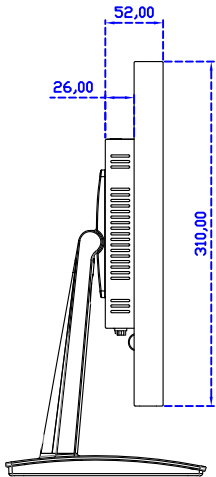

21.5" Projected capacitive Multi-Touch Monitor

Display Specifications :

Active Area	476 × 268 mm
Pixel Pitch	0.24795 × 0.24795 mm
Brightness	500 cd/m ²
Contrast Ratio	1000 : 1
Resolution	1920 x 1080 (Full HD)
Viewing Angle	L/R178° ; U/D178°
Response Time	14ms (Tr + Tf)
Display Colors	16.7M
Display Modes	640×480 ; 800×600 ; 1024×768 ; 1280×720 ; 1280×800 ; 1280×1024 ; 1360×768 ; 1440×900 ; 1680×1050 ; 1920×1080
Signal input	VGA ; Audio ; Display Port ; HDMI
Speaker	1W (8Ω) × 2
OSD Keyboard	⊕Power ⊕Auto adjust ⊕+ ⊕- ⊕Menu
Power Source	DC 12V (DC Jack Φ2.1mm)
Power Consumption	≤26w
Storage 、 Operation	-20~60°C ; 0~50°C
VESA	75×75 ; 100×100 mm
Casing Colors	Black (OEM other colors)
Casing Size 、 Weight	515 × 310 × 52 mm ; 5.6 kg (W×H×D) (Without Stand)
Carton 、 gross weight	700 × 390 × 170 mm ; 7.1 kg (W×H×D)
Accessory	VGA cable / HDMI cable / Audio cable / AC90~260V Adapter / Power cable / USB or RS232 cable / Cleaning wipes / Driver Disk ※DP cable (Optional)

AIM-TMPCTU215-R07W V

AIM-TMPCTU215-R07W Y

3 Year Warranty
LCD Panel 1 Year

21.5" Touch Monitor.
(VESA Mount)

AIM-TMxxxx215-R07W

21.5" Embedded Touch Monitor.
(Open Frame)

AIM-TMOPxxxx215-R07W

21.5" Desktop Touch Monitor.
(Foldable Stand)

AIM-TMxxxx215-R07W A

DC 12V/DP/HDMI/VGA/Audio

Touch USB/RS232

21.5" Desktop Touch Monitor.
(Photo Stand)

AIM-TMxxxx215-R07W P

21.5" Desktop Touch Monitor.
(PDS Stand)

AIM-TMxxxx215-R07W V

21.5" Desktop Touch Monitor.
(Ergonomic Stand)