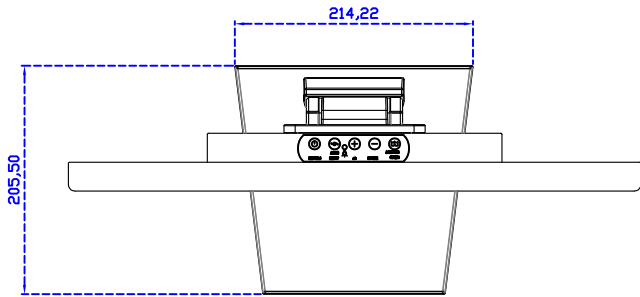

AIM-TMPCTU215-R07W V

AIM-TMPCTU215-R07W Y

3 Year Warranty
LCD Panel 1 Year

21.5" Touch Monitor.
(VESA Mount)

AIM-TMxxxx215-R07W

21.5" Embedded Touch Monitor.
(Open Frame)

AIM-TMOPxxxx215-R07W

21.5" Desktop Touch Monitor.
(Foldable Stand)

AIM-TMxxxx215-R07W A

DC 12V/DP/HDMI/VGA/Audio

Touch USB/RS232

21.5" Desktop Touch Monitor.
(Photo Stand)

AIM-TMxxxx215-R07W P

21.5" Desktop Touch Monitor.
(PDS Stand)

AIM-TMxxxx215-R07W V

21.5" Desktop Touch Monitor.
(Ergonomic Stand)