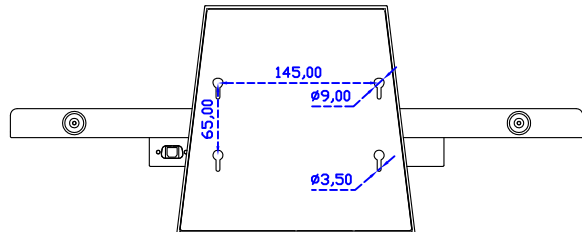

Software Feature :

Draw Test	Position and linearity verification
Controller	Support multiple controllers
Languages	English · Simple Chinese · Traditional Chinese · Japanese · French · German · Spanish · Korean · Arabic · Czech · Danish · Dutch · Greek · Hungarian · Italian · Norwegian · Russian · Polish · Portuguese · Slovenian · Swedish · Thai · Turkish
Mouse Emulator	Right / left button emulation. Auto Right / left Click (PDA function)
Touch Style	Drawing a Mode · button a Mode · Touch Off/ on Switch
Double Click	Configurable double click speed · Configurable double click area
Sound Modes	No sound · Touch down · Touch up
Display Support	display rotation · Support multiple monitors
Division Pattern	Support two halves and four parts with touch function, you can also create your own division patterns.
Settings:	
Edge compensation	Support edge compensation and you can also add your own numbers for it.
Support O.S	All Windows-32/64bit O.S Android ; Linux ; MAC

AIM-TMPCTU215-R07W V

AIM-TMPCTU215-R07W Y

3 Year Warranty
LCD Panel 1 Year

21.5" Touch Monitor.
(VESA Mount)

AIM-TMxxxx215-R07W

21.5" Embedded Touch Monitor.
(Open Frame)

AIM-TMOPxxxx215-R07W

21.5" Desktop Touch Monitor.
(Foldable Stand)

AIM-TMxxxx215-R07W A

DC 12V/DP/HDMI/VGA/Audio

Touch USB/RS232

21.5" Desktop Touch Monitor.
(Photo Stand)

AIM-TMxxxx215-R07W P

21.5" Desktop Touch Monitor.
(PDS Stand)

AIM-TMxxxx215-R07W V

21.5" Desktop Touch Monitor.
(Ergonomic Stand)