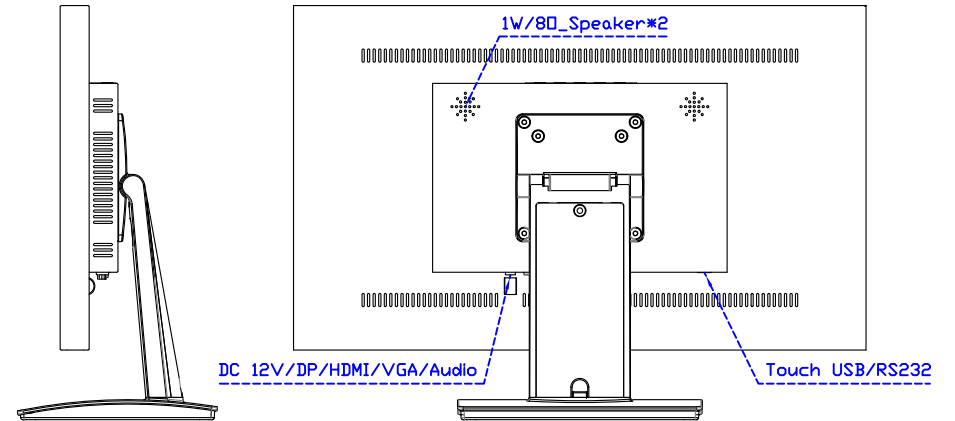

AIM-TMPCTU215-R07W V

AIM-TMPCTU215-R07W Y

3 Year Warranty
LCD Panel 1 Year

21.5" Touch Monitor.
(VESA Mount)

AIM-TMxxxx215-R07W

21.5" Embedded Touch Monitor.
(Open Frame)

AIM-TMOPxxxx215-R07W

21.5" Desktop Touch Monitor.
(Foldable Stand)

AIM-TMxxxx215-R07W A

DC 12V/DP/HDMI/VGA/Audio

Touch USB/RS232

21.5" Desktop Touch Monitor.
(Photo Stand)

AIM-TMxxxx215-R07W P

21.5" Desktop Touch Monitor.
(PDS Stand)

AIM-TMxxxx215-R07W V

21.5" Desktop Touch Monitor.
(Ergonomic Stand)