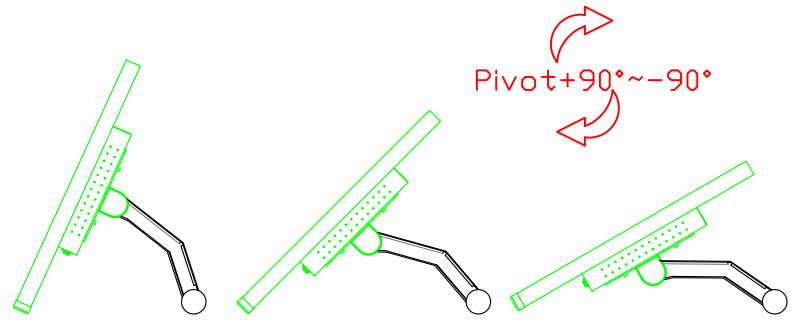

DC 12V/DP/HDMI/VGA/Audio

Touch USB/RS232