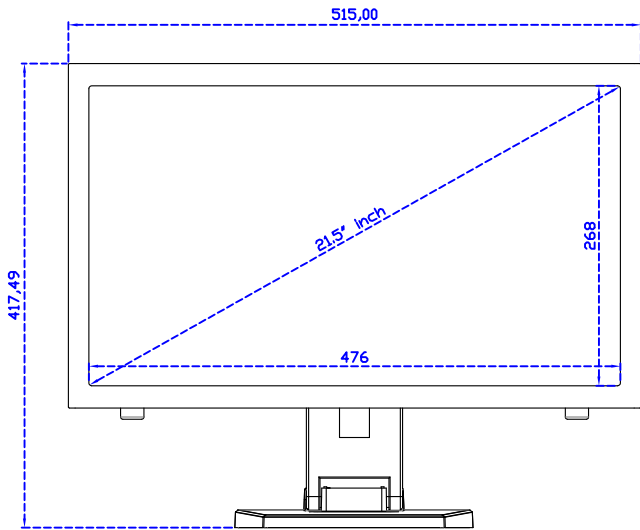

21.5" Projected capacitive Multi-Touch Monitor

Display Specifications :

Active Area	476 × 268 mm
Pixel Pitch	0.24795 × 0.24795 mm
Brightness	500 cd/m ²
Contrast Ratio	1000 : 1
Resolution	1920 x 1080 (Full HD)
Viewing Angle	L/R178° ; U/D178°
Response Time	14ms (Tr + Tf)
Display Colors	16.7M
Display Modes	640×480 ; 800×600 ; 1024×768 ; 1280×720 ; 1280×800 ; 1280×1024 ; 1360×768 ; 1440×900 ; 1680×1050 ; 1920×1080
Signal input	VGA ; Audio ; Display Port ; HDMI
Speaker	1W (8Ω) × 2
OSD Keyboard	⊕Power ⊕Auto adjust ⊕+ ⊕- ⊕Menu
Power Source	DC 12V (DC Jack Φ2.1mm)
Power Consumption	≤26w
Storage 、 Operation	-20~60°C ; 0~50°C
VESA	75×75 ; 100×100 mm
Casing Colors	Black (OEM other colors)
Casing Size 、 Weight	515 × 310 × 52 mm ; 5.6 kg (W×H×D) (Without Stand)
Carton 、 gross weight	700 × 390 × 170 mm ; 7.1 kg (W×H×D)
Accessory	VGA cable / HDMI cable / Audio cable / AC90~260V Adapter / Power cable / USB or RS232 cable / Cleaning wipes / Driver Disk ※DP cable (Optional)

AIM-TMPCTU215-R07W V

AIM-TMPCTU215-R07W Y

3 Year Warranty
LCD Panel 1 Year

21.5" Touch Monitor.
(VESA Mount)

AIM-TMxxxx215-R07W

21.5" Embedded Touch Monitor.
(Open Frame)

AIM-TMOPxxxx215-R07W

21.5" Desktop Touch Monitor.
(Foldable Stand)

AIM-TMxxxx215-R07W A

DC 12V/DP/HDMI/VGA/Audio

Touch USB/RS232

21.5" Desktop Touch Monitor.
(Photo Stand)

AIM-TMxxxx215-R07W P

21.5" Desktop Touch Monitor.
(PDS Stand)

AIM-TMxxxx215-R07W V

21.5" Desktop Touch Monitor.
(Ergonomic Stand)