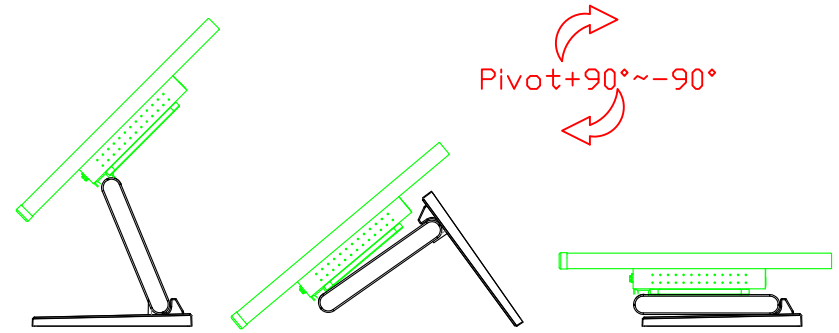

Software Feature :

Draw Test	Position and linearity verification
Controller	Support multiple controllers
Languages	English · Simple Chinese · Traditional Chinese · Japanese · French · German · Spanish · Korean · Arabic · Czech · Danish · Dutch · Greek · Hungarian · Italian · Norwegian · Russian · Polish · Portuguese · Slovenian · Swedish · Thai · Turkish
Mouse Emulator	Right / left button emulation. Auto Right / left Click (PDA function)
Touch Style	Drawing a Mode · button a Mode · Touch Off/ on Switch
Double Click	Configurable double click speed · Configurable double click area
Sound Modes	No sound · Touch down · Touch up
Display Support	display rotation · Support multiple monitors
Division Pattern	Support two halves and four parts with touch function, you can also create your own division patterns.
Settings:	
Edge compensation	Support edge compensation and you can also add your own numbers for it.
Support O.S	All Windows-32/64bit O.S Android ; Linux ; MAC

AIM-TMPCTU215-R07W V

AIM-TMPCTU215-R07W Y

3 Year Warranty
LCD Panel 1 Year

21.5" Touch Monitor.
(VESA Mount)

AIM-TMxxxx215-R07W

21.5" Embedded Touch Monitor.
(Open Frame)

AIM-TMOPxxxx215-R07W

21.5" Desktop Touch Monitor.
(Foldable Stand)