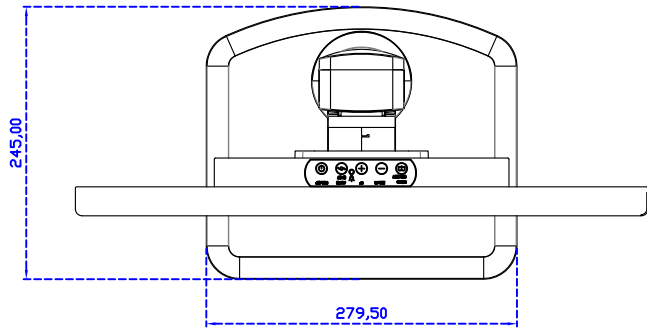

AIM-TMxxxx215-R07W A

DC 12V/DP/HDMI/VGA/Audio

Touch USB/RS232

21.5" Desktop Touch Monitor.
(Photo Stand)

AIM-TMxxxx215-R07W P

21.5" Desktop Touch Monitor.
(PDS Stand)

AIM-TMxxxx215-R07W V

21.5" Desktop Touch Monitor.
(Ergonomic Stand)