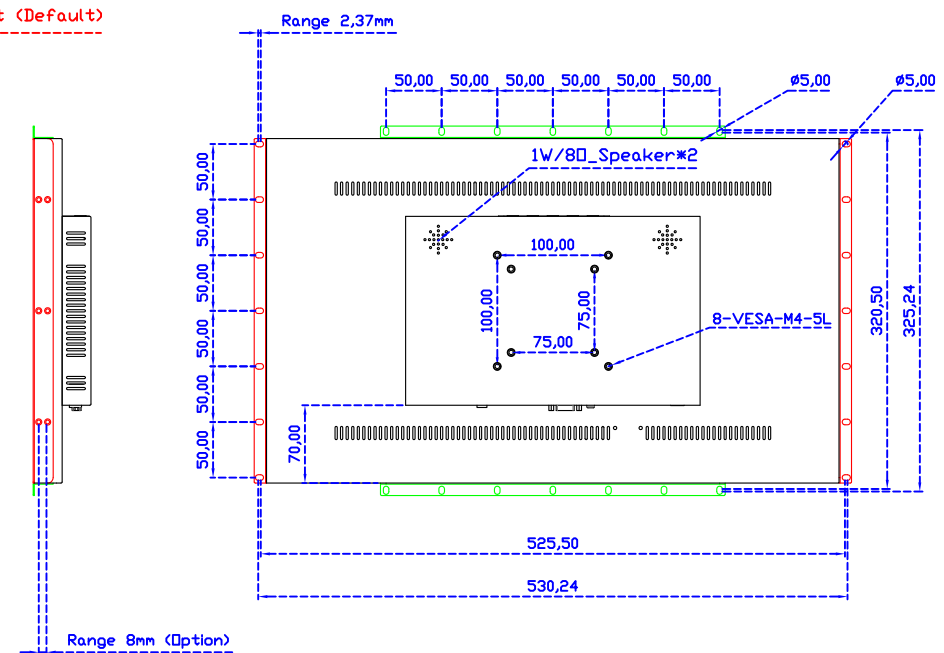

21.5" Projected capacitive Multi-Touch Monitor

Display Specifications :

Active Area	476 × 268 mm
Pixel Pitch	0.24795 × 0.24795 mm
Brightness	500 cd/m ²
Contrast Ratio	1000 : 1
Resolution	1920 x 1080 (Full HD)
Viewing Angle	L/R178° ; U/D178°
Response Time	14ms (Tr + Tf)
Display Colors	16.7M
Display Modes	640×480 ; 800×600 ; 1024×768 ; 1280×720 ; 1280×800 ; 1280×1024 ; 1360×768 ; 1440×900 ; 1680×1050 ; 1920×1080
Signal input	VGA ; Audio ; Display Port ; HDMI
Speaker	1W (8Ω) × 2
OSD Keyboard	⊕Power ⊕Auto adjust ⊕+ ⊕- ⊕Menu
Power Source	DC 12V (DC Jack Φ2.1mm)
Power Consumption	≤26w
Storage 、 Operation	-20~60°C ; 0~50°C
VESA	75×75 ; 100×100 mm
Casing Colors	Black (OEM other colors)
Casing Size 、 Weight	515 × 310 × 52 mm ; 5.6 kg (W×H×D) (Without Stand)
Carton 、 gross weight	700 × 390 × 170 mm ; 7.1 kg (W×H×D)
Accessory	VGA cable / HDMI cable / Audio cable / AC90~260V Adapter / Power cable / USB or RS232 cable / Cleaning wipes / Driver Disk ※DP cable (Optional)

AIM-TMPCTU215-R07W V

AIM-TMPCTU215-R07W Y

3 Year Warranty
LCD Panel 1 Year

21.5" Touch Monitor.
(VESA Mount)

AIM-TMxxxx215-R07W

21.5" Embedded Touch Monitor.
(Open Frame)

AIM-TMOPxxxx215-R07W

21.5" Desktop Touch Monitor.
(Foldable Stand)

AIM-TMxxxx215-R07W A

DC 12V/DP/HDMI/VGA/Audio

Touch USB/RS232

21.5" Desktop Touch Monitor.
(Photo Stand)

AIM-TMxxxx215-R07W P

21.5" Desktop Touch Monitor.
(PDS Stand)

AIM-TMxxxx215-R07W V

21.5" Desktop Touch Monitor.
(Ergonomic Stand)