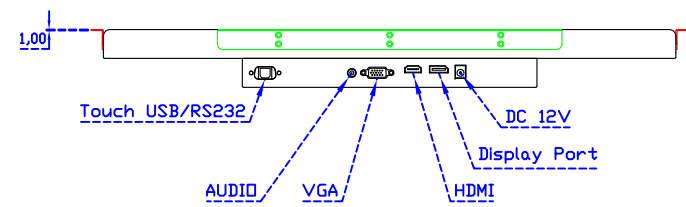

Software Feature :

Draw Test	Position and linearity verification
Controller	Support multiple controllers
Languages	English · Simple Chinese · Traditional Chinese · Japanese · French · German · Spanish · Korean · Arabic · Czech · Danish · Dutch · Greek · Hungarian · Italian · Norwegian · Russian · Polish · Portuguese · Slovenian · Swedish · Thai · Turkish
Mouse Emulator	Right / left button emulation. Auto Right / left Click (PDA function)
Touch Style	Drawing a Mode · button a Mode · Touch Off/ on Switch
Double Click	Configurable double click speed · Configurable double click area
Sound Modes	No sound · Touch down · Touch up
Display Support	display rotation · Support multiple monitors
Division Pattern	Support two halves and four parts with touch function, you can also create your own division patterns.
Settings:	
Edge compensation	Support edge compensation and you can also add your own numbers for it.
Support O.S	All Windows-32/64bit O.S Android ; Linux ; MAC

AIM-TMPCTU215-R07W V

AIM-TMPCTU215-R07W Y

3 Year Warranty
LCD Panel 1 Year

21.5" Touch Monitor.
(VESA Mount)

AIM-TMxxxx215-R07W

21.5" Embedded Touch Monitor.
(Open Frame)

AIM-TMOPxxxx215-R07W

21.5" Desktop Touch Monitor.
(Foldable Stand)

AIM-TMxxxx215-R07W A

DC 12V/DP/HDMI/VGA/Audio

Touch USB/RS232

21.5" Desktop Touch Monitor.
(Photo Stand)

AIM-TMxxxx215-R07W P

21.5" Desktop Touch Monitor.
(PDS Stand)

AIM-TMxxxx215-R07W V

21.5" Desktop Touch Monitor.
(Ergonomic Stand)