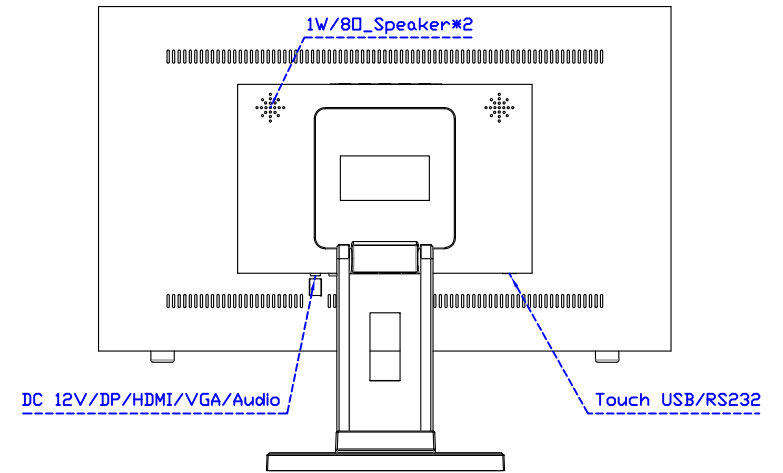

AIM-TMPCTU215-R07W V

AIM-TMPCTU215-R07W Y

3 Year Warranty
LCD Panel 1 Year

21.5" Touch Monitor.
(VESA Mount)

AIM-TMxxxx215-R07W

21.5" Embedded Touch Monitor.
(Open Frame)

AIM-TMOPxxxx215-R07W

21.5" Desktop Touch Monitor.
(Foldable Stand)

AIM-TMxxxx215-R07W A

DC 12V/DP/HDMI/VGA/Audio

Touch USB/RS232

21.5" Desktop Touch Monitor.
(Photo Stand)

AIM-TMxxxx215-R07W P

21.5" Desktop Touch Monitor.
(PDS Stand)

AIM-TMxxxx215-R07W V

21.5" Desktop Touch Monitor.
(Ergonomic Stand)