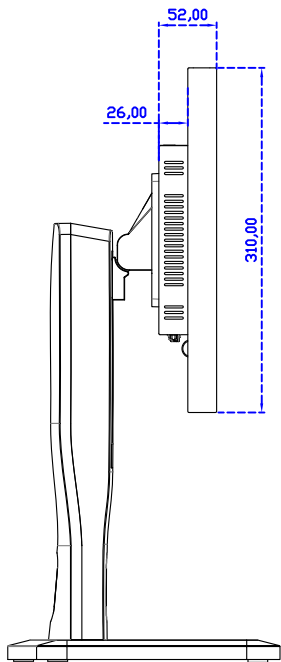

21.5" Projected capacitive Multi-Touch Monitor

Display Specifications :

Active Area	476 × 268 mm
Pixel Pitch	0.24795 × 0.24795 mm
Brightness	500 cd/m ²
Contrast Ratio	1000 : 1
Resolution	1920 x 1080 (Full HD)
Viewing Angle	L/R178° ; U/D178°
Response Time	14ms (Tr + Tf)
Display Colors	16.7M
Display Modes	640×480 ; 800×600 ; 1024×768 ; 1280×720 ; 1280×800 ; 1280×1024 ; 1360×768 ; 1440×900 ; 1680×1050 ; 1920×1080
Signal input	VGA ; Audio ; Display Port ; HDMI
Speaker	1W (8Ω) × 2
OSD Keyboard	⊕Power ⊕Auto adjust ⊕+ ⊕- ⊕Menu
Power Source	DC 12V (DC Jack Φ2.1mm)
Power Consumption	≤26w
Storage 、 Operation	-20~60°C ; 0~50°C
VESA	75×75 ; 100×100 mm
Casing Colors	Black (OEM other colors)
Casing Size 、 Weight	515 × 310 × 52 mm ; 5.6 kg (W×H×D) (Without Stand)
Carton 、 gross weight	700 × 390 × 170 mm ; 7.1 kg (W×H×D)
Accessory	VGA cable / HDMI cable / Audio cable / AC90~260V Adapter / Power cable / USB or RS232 cable / Cleaning wipes / Driver Disk ※DP cable (Optional)

AIM-TMPCTU215-R07W V

AIM-TMPCTU215-R07W Y

3 Year Warranty
LCD Panel 1 Year

21.5" Touch Monitor.
(VESA Mount)

AIM-TMxxxx215-R07W

21.5" Embedded Touch Monitor.
(Open Frame)

AIM-TMOPxxxx215-R07W

21.5" Desktop Touch Monitor.
(Foldable Stand)

AIM-TMxxxx215-R07W A

DC 12V/DP/HDMI/VGA/Audio

Touch USB/RS232

21.5" Desktop Touch Monitor.
(Photo Stand)

AIM-TMxxxx215-R07W P

21.5" Desktop Touch Monitor.
(PDS Stand)

AIM-TMxxxx215-R07W V

21.5" Desktop Touch Monitor.
(Ergonomic Stand)