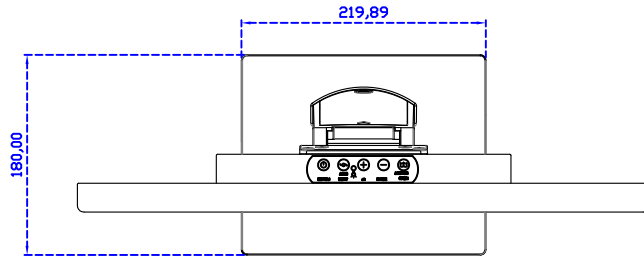

AIM-TMxxxx215-R07W A

DC 12V/DP/HDMI/VGA/Audio

Touch USB/RS232

21.5" Desktop Touch Monitor.
(Photo Stand)

AIM-TMxxxx215-R07W P

21.5" Desktop Touch Monitor.
(PDS Stand)

AIM-TMxxxx215-R07W V

21.5" Desktop Touch Monitor.
(Ergonomic Stand)