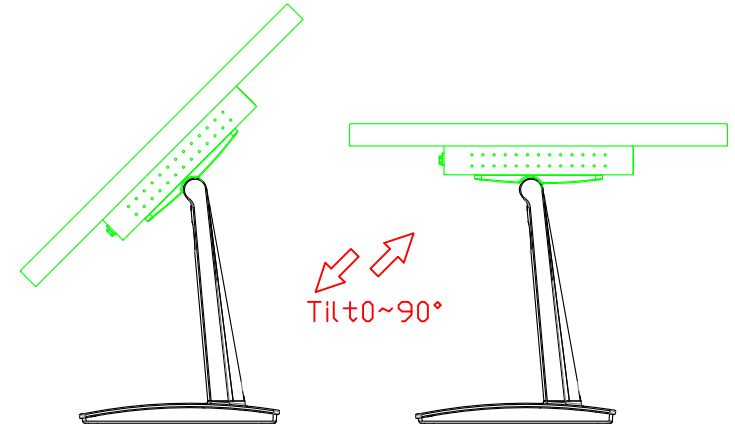

AIM-TMxxxx215-R07W A

DC 12V/DP/HDMI/VGA/Audio

Touch USB/RS232

21.5" Desktop Touch Monitor.
(Photo Stand)

AIM-TMxxxx215-R07W P

21.5" Desktop Touch Monitor.
(PDS Stand)

AIM-TMxxxx215-R07W V

21.5" Desktop Touch Monitor.
(Ergonomic Stand)