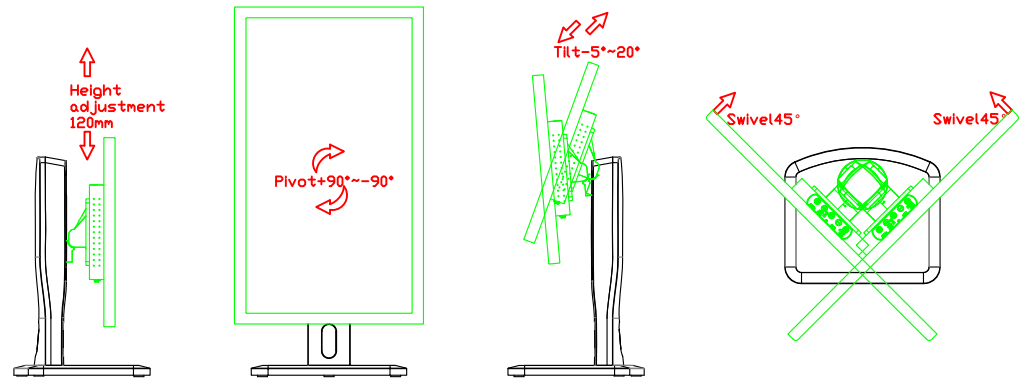

AIM-TMxxxx215-R07W A

DC 12V/DP/HDMI/VGA/Audio

Touch USB/RS232

21.5" Desktop Touch Monitor.
(Photo Stand)

AIM-TMxxxx215-R07W P

21.5" Desktop Touch Monitor.
(PDS Stand)

AIM-TMxxxx215-R07W V

21.5" Desktop Touch Monitor.
(Ergonomic Stand)