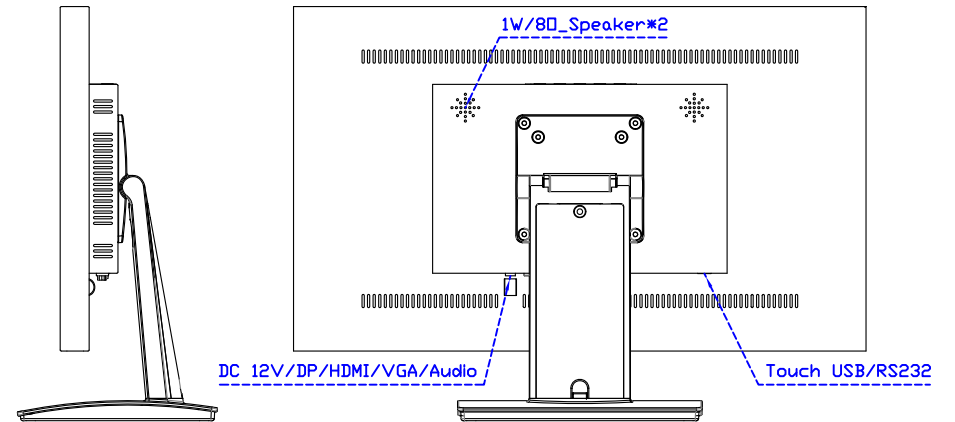

AIM-TMPCTU215-R07W V

AIM-TMPCTU215-R07W Y

21.5" Touch Monitor,
(VESA Mount)

AIM-TMxxxx215-R07W

21.5" Embedded Touch Monitor.
(Open Frame)

AIM-TMOPxxxx215-R07W

21.5" Desktop Touch Monitor.
(Foldable Stand)

AIM-TMxxxx215-R07W A

DC 12V/DP/HDMI/VGA/Audio

Touch USB/RS232

21.5" Desktop Touch Monitor.
(Photo Stand)

AIM-TMxxxx215-R07W P

21.5" Desktop Touch Monitor.
(PDS Stand)

AIM-TMxxxx215-R07W V

21.5" Desktop Touch Monitor.
(Ergonomic Stand)