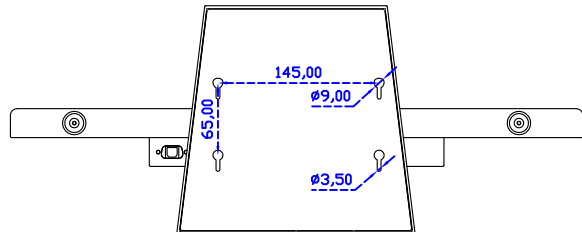

AIM-TMPCTU215-R07W V

AIM-TMPCTU215-R07W Y

21.5" Touch Monitor,
(VESA Mount)

AIM-TMxxxx215-R07W

21.5" Embedded Touch Monitor.
(Open Frame)

AIM-TMOPxxxx215-R07W

21.5" Desktop Touch Monitor.
(Foldable Stand)

AIM-TMxxxx215-R07W A

DC 12V/DP/HDMI/VGA/Audio

Touch USB/RS232

21.5" Desktop Touch Monitor.
(Photo Stand)

AIM-TMxxxx215-R07W P

21.5" Desktop Touch Monitor.
(PDS Stand)

AIM-TMxxxx215-R07W V

21.5" Desktop Touch Monitor.
(Ergonomic Stand)