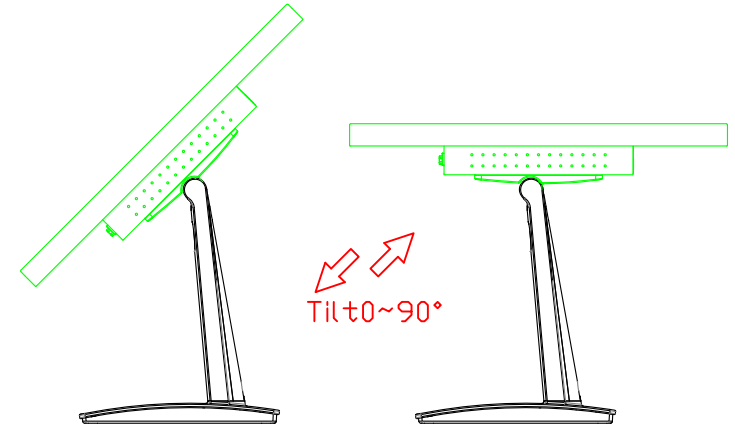

21.5" Desktop Touch Monitor.
(PDS Stand)

AIM-TMxxxx215-R07W V