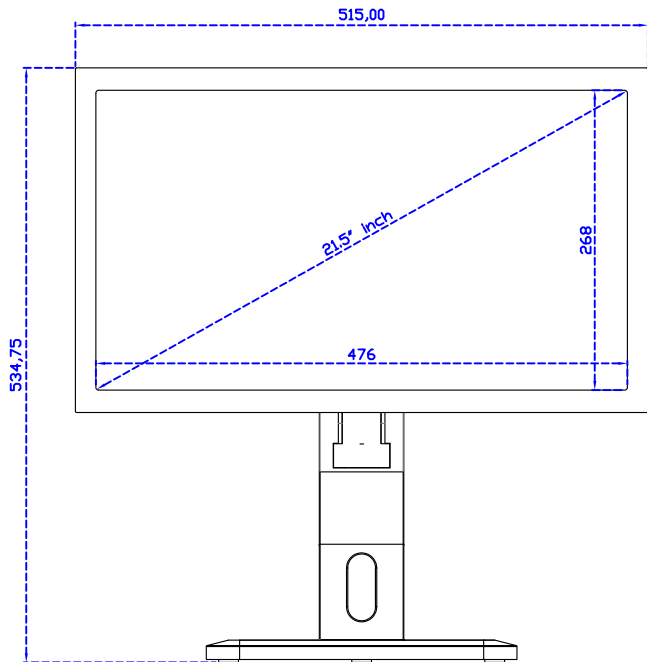

AIM-TMPCTU215-R07W V

AIM-TMPCTU215-R07W Y

21.5" Touch Monitor,
(VESA Mount)

AIM-TMxxxx215-R07W

21.5" Embedded Touch Monitor.
(Open Frame)

AIM-TMOPxxxx215-R07W

21.5" Desktop Touch Monitor.
(Foldable Stand)

AIM-TMxxxx215-R07W A

DC 12V/DP/HDMI/VGA/Audio

Touch USB/RS232

21.5" Desktop Touch Monitor.
(Photo Stand)

AIM-TMxxxx215-R07W P

21.5" Desktop Touch Monitor.
(PDS Stand)

AIM-TMxxxx215-R07W V

21.5" Desktop Touch Monitor.
(Ergonomic Stand)