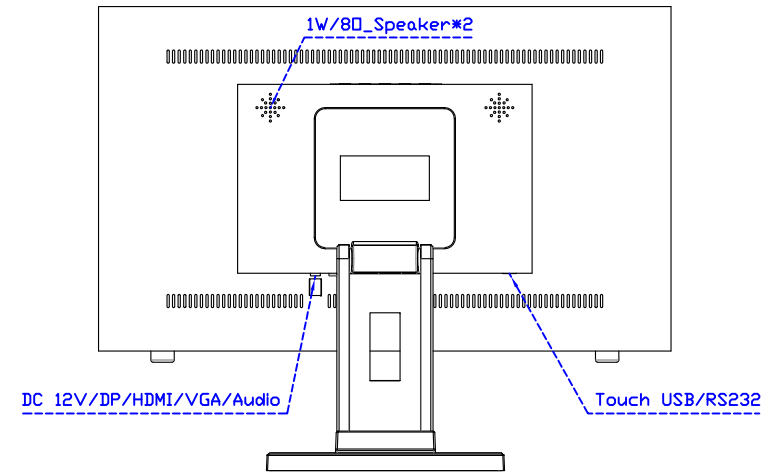

AIM-TMPCTU215-R07W V

AIM-TMPCTU215-R07W Y

21.5" Touch Monitor,
(VESA Mount)

AIM-TMxxxx215-R07W

21.5" Embedded Touch Monitor.
(Open Frame)

AIM-TMOPxxxx215-R07W

21.5" Desktop Touch Monitor.
(Foldable Stand)

AIM-TMxxxx215-R07W A

DC 12V/DP/HDMI/VGA/Audio

Touch USB/RS232

21.5" Desktop Touch Monitor.
(Photo Stand)

AIM-TMxxxx215-R07W P

21.5" Desktop Touch Monitor.
(PDS Stand)

AIM-TMxxxx215-R07W V

21.5" Desktop Touch Monitor.
(Ergonomic Stand)