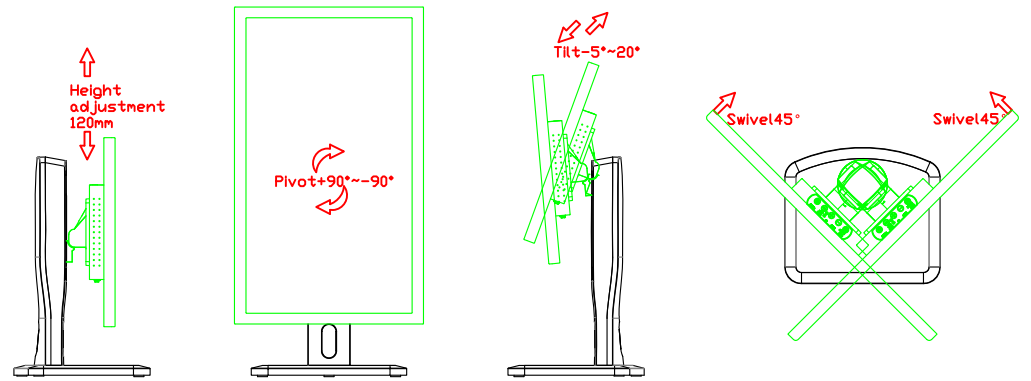

DC 12V/DP/HDMI/VGA/Audio

Touch USB/RS232

21.5" Desktop Touch Monitor.
(Photo Stand)

AIM-TMxxxx215-R07W P

21.5" Desktop Touch Monitor.
(PDS Stand)

AIM-TMxxxx215-R07W V

21.5" Desktop Touch Monitor.
(Ergonomic Stand)