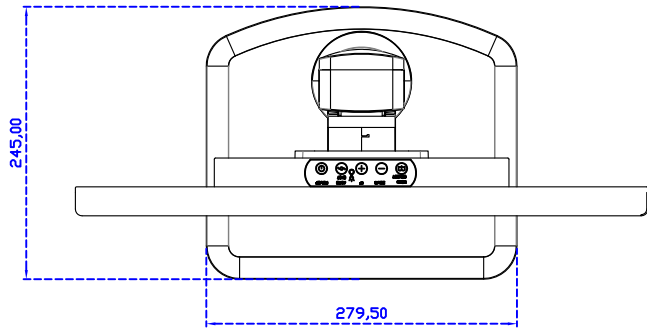

AIM-TMPCTU215-R07W V

AIM-TMPCTU215-R07W Y

21.5" Touch Monitor,
(VESA Mount)

AIM-TMxxxx215-R07W

21.5" Embedded Touch Monitor.
(Open Frame)

AIM-TMOPxxxx215-R07W

21.5" Desktop Touch Monitor.
(Foldable Stand)

AIM-TMxxxx215-R07W A

DC 12V/DP/HDMI/VGA/Audio

Touch USB/RS232

21.5" Desktop Touch Monitor.
(Photo Stand)

AIM-TMxxxx215-R07W P

21.5" Desktop Touch Monitor.
(PDS Stand)

AIM-TMxxxx215-R07W V

21.5" Desktop Touch Monitor.
(Ergonomic Stand)