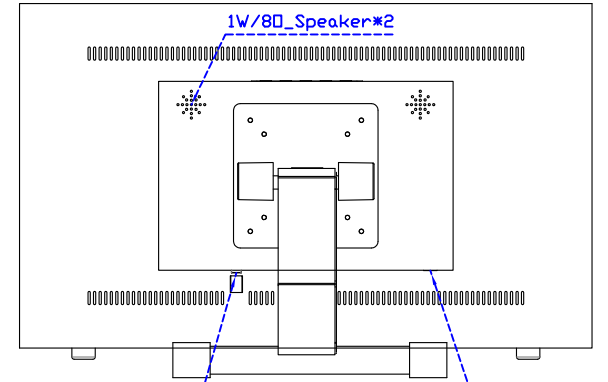

AIM-TMPCTU215-R07W V

AIM-TMPCTU215-R07W Y

21.5" Touch Monitor,
(VESA Mount)

AIM-TMxxxx215-R07W

21.5" Embedded Touch Monitor.
(Open Frame)

AIM-TMOPxxxx215-R07W

21.5" Desktop Touch Monitor.
(Foldable Stand)

AIM-TMxxxx215-R07W A

DC 12V/DP/HDMI/VGA/Audio

Touch USB/RS232

21.5" Desktop Touch Monitor.
(Photo Stand)

AIM-TMxxxx215-R07W P

21.5" Desktop Touch Monitor.
(PDS Stand)

AIM-TMxxxx215-R07W V

21.5" Desktop Touch Monitor.
(Ergonomic Stand)