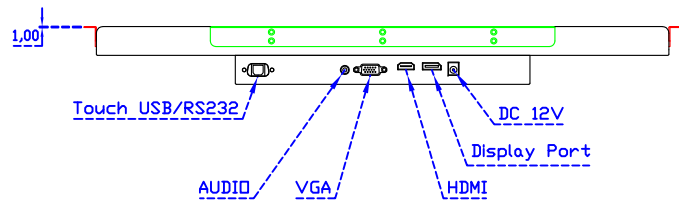

AIM-TMPCTU215-R07W V

AIM-TMPCTU215-R07W Y

21.5" Touch Monitor,
(VESA Mount)

AIM-TMxxxx215-R07W

21.5" Embedded Touch Monitor.
(Open Frame)

AIM-TMOPxxxx215-R07W

21.5" Desktop Touch Monitor.
(Foldable Stand)

AIM-TMxxxx215-R07W A

DC 12V/DP/HDMI/VGA/Audio

Touch USB/RS232

21.5" Desktop Touch Monitor.
(Photo Stand)

AIM-TMxxxx215-R07W P

21.5" Desktop Touch Monitor.
(PDS Stand)

AIM-TMxxxx215-R07W V

21.5" Desktop Touch Monitor.
(Ergonomic Stand)