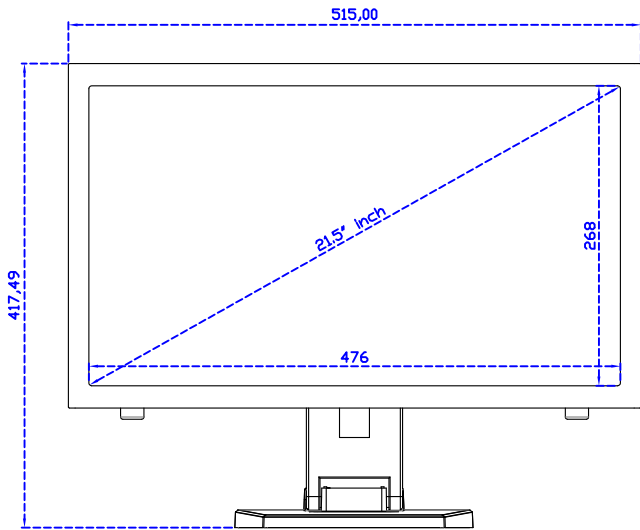

21.5" Projected capacitive Multi-Touch Monitor

Display Specifications :

Active Area	476 × 268 mm
Pixel Pitch	0.24795 × 0.24795 mm
Brightness	500 cd/m ²
Contrast Ratio	1000 : 1
Resolution	1920 x 1080 (Full HD)
Viewing Angle	L/R178° ; U/D178°
Response Time	14ms (Tr + Tf)
Display Colors	16.7M
Display Modes	640×480 ; 800×600 ; 1024×768 ; 1280×720 ; 1280×800 ; 1280×1024 ; 1360×768 ; 1440×900 ; 1680×1050 ; 1920×1080
Signal input	VGA ; Audio ; DVI
Speaker	1W (8Ω) × 2
OSD Keyboard	⊙Power ⊙Auto adjust ⊕ ⊖ ⊙Menu
Power Source	DC 12V (DC Jack Φ2.1mm)
Power Consumption	≤26w
Storage 、 Operation	-20~60°C ; 0~50°C
VESA	75×75 ; 100×100 mm
Casing Colors	Black (OEM other colors)
Casing Size 、 Weight	515 × 310 × 52 mm ; 5.6 kg (W×H×D) (Without Stand)
Carton 、 gross weight	700 × 390 × 170 mm ; 7.1 kg (W×H×D)
Accessory	VGA cable / Audio cable / AC90~260V Adapter / Power cable / USB or RS232 cable / Cleaning wipes / Driver Disk ※DVI cable (Optional)

AIM-TMPCTU215-R05W V

AIM-TMPCTU215-R05W Y

3 Year Warranty
LCD Panel 1 Year

21.5" Touch Monitor.
(VESA Mount)

AIM-TMxxxx215-R05W

X type mount (Default)

21.5" Embedded Touch Monitor.
(Open Frame)

AIM-TMOPxxxx215-R05W

21.5" Desktop Touch Monitor.
(Foldable Stand)

AIM-TMxxxx215-R05W A

21.5" Desktop Touch Monitor.
(Photo Stand)

AIM-TMxxxx215-R05W P

21.5" Desktop Touch Monitor.
(PDS Stand)

AIM-TMxxx215-R05W V

21.5" Desktop Touch Monitor.
(Ergonomic Stand)