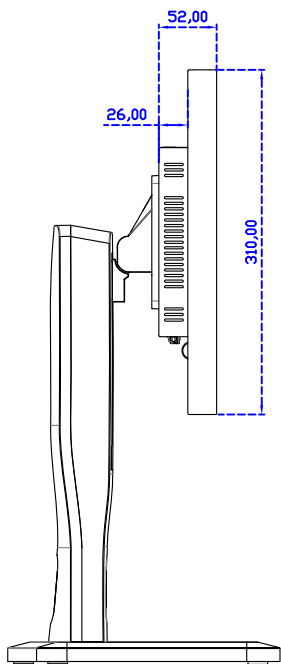

21.5" Projected capacitive Multi-Touch Monitor

Display Specifications :

Active Area	476 × 268 mm
Pixel Pitch	0.24795 × 0.24795 mm
Brightness	500 cd/m ²
Contrast Ratio	1000 : 1
Resolution	1920 x 1080 (Full HD)
Viewing Angle	L/R178° ; U/D178°
Response Time	14ms (Tr + Tf)
Display Colors	16.7M
Display Modes	640×480 ; 800×600 ; 1024×768 ; 1280×720 ; 1280×800 ; 1280×1024 ; 1360×768 ; 1440×900 ; 1680×1050 ; 1920×1080
Signal input	VGA ; Audio ; DVI
Speaker	1W (8Ω) × 2
OSD Keyboard	⊙Power ⊙Auto adjust ⊕ ⊖ ⊙Menu
Power Source	DC 12V (DC Jack Φ2.1mm)
Power Consumption	≤26w
Storage 、 Operation	-20~60°C ; 0~50°C
VESA	75×75 ; 100×100 mm
Casing Colors	Black (OEM other colors)
Casing Size 、 Weight	515 × 310 × 52 mm ; 5.6 kg (W×H×D) (Without Stand)
Carton 、 gross weight	700 × 390 × 170 mm ; 7.1 kg (W×H×D)
Accessory	VGA cable / Audio cable / AC90~260V Adapter / Power cable / USB or RS232 cable / Cleaning wipes / Driver Disk ※DVI cable (Optional)

AIM-TMPCTU215-R05W V

AIM-TMPCTU215-R05W Y

3 Year Warranty
LCD Panel 1 Year

21.5" Touch Monitor.
(VESA Mount)

AIM-TMxxxx215-R05W

X type mount (Default)

21.5" Embedded Touch Monitor.
(Open Frame)

AIM-TMOPxxxx215-R05W

21.5" Desktop Touch Monitor.
(Foldable Stand)

AIM-TMxxxx215-R05W A

21.5" Desktop Touch Monitor.
(Photo Stand)

AIM-TMxxxx215-R05W P

21.5" Desktop Touch Monitor.
(PDS Stand)

AIM-TMxxx215-R05W V

21.5" Desktop Touch Monitor.
(Ergonomic Stand)