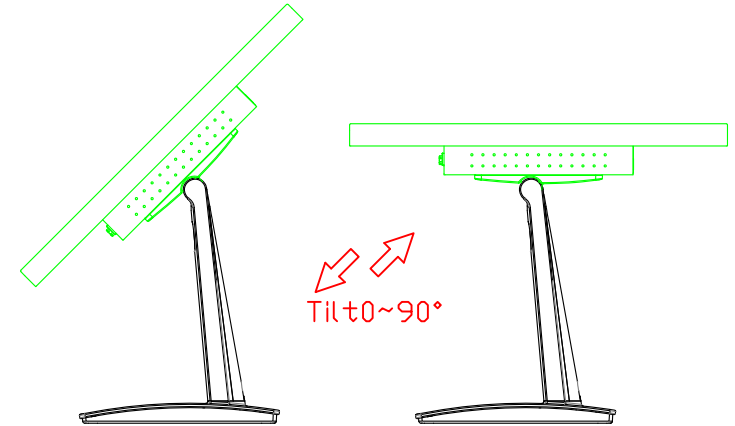

AIM-TMPCTU215-R05W V

AIM-TMPCTU215-R05W Y

3 Year Warranty
LCD Panel 1 Year

21.5" Touch Monitor.
(VESA Mount)

AIM-TMxxxx215-R05W

X type mount (Default)

21.5" Embedded Touch Monitor.
(Open Frame)

AIM-TMOPxxxx215-R05W

21.5" Desktop Touch Monitor.
(Foldable Stand)

AIM-TMxxxx215-R05W A

21.5" Desktop Touch Monitor.
(Photo Stand)

AIM-TMxxxx215-R05W P

21.5" Desktop Touch Monitor.
(PDS Stand)

AIM-TMxxx215-R05W V

21.5" Desktop Touch Monitor.
(Ergonomic Stand)