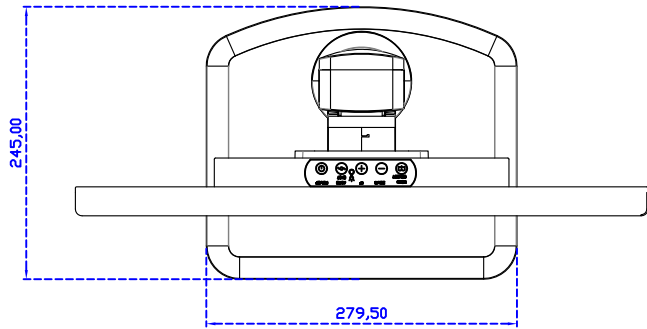

21.5" Desktop Touch Monitor.
(Foldable Stand)

AIM-TMxxxx215-R05W A

21.5" Desktop Touch Monitor.
(Photo Stand)

AIM-TMxxxx215-R05W P

21.5" Desktop Touch Monitor.
(PDS Stand)

AIM-TMxxx215-R05W V

21.5" Desktop Touch Monitor.
(Ergonomic Stand)