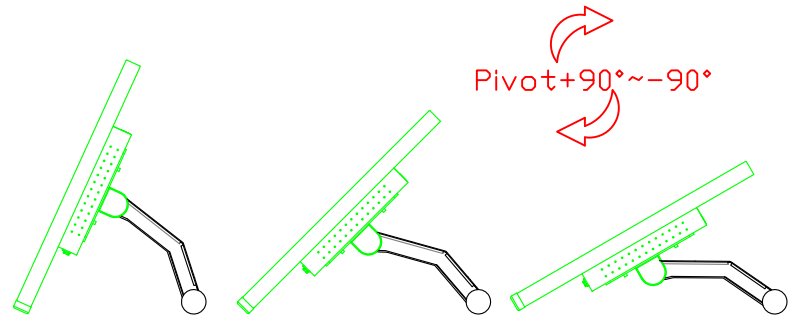

21.5" Desktop Touch Monitor.
(Photo Stand)

AIM-TMxxxx215-R05W P