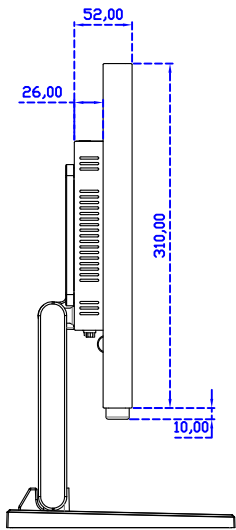

21.5" Projected capacitive Multi-Touch Monitor

Display Specifications :

Active Area	476 × 268 mm
Pixel Pitch	0.24795 × 0.24795 mm
Brightness	500 cd/m ²
Contrast Ratio	1000 : 1
Resolution	1920 x 1080 (Full HD)
Viewing Angle	L/R178° ; U/D178°
Response Time	14ms (Tr + Tf)
Display Colors	16.7M
Display Modes	640×480 ; 800×600 ; 1024×768 ; 1280×720 ; 1280×800 ; 1280×1024 ; 1360×768 ; 1440×900 ; 1680×1050 ; 1920×1080
Signal input	VGA ; Audio ; DVI
Speaker	1W (8Ω) × 2
OSD Keyboard	⊙Power ⊙Auto adjust ⊕ ⊖ ⊙Menu
Power Source	DC 12V (DC Jack Φ2.1mm)
Power Consumption	≤26w
Storage 、 Operation	-20~60°C ; 0~50°C
VESA	75×75 ; 100×100 mm
Casing Colors	Black (OEM other colors)
Casing Size 、 Weight	515 × 310 × 52 mm ; 5.6 kg (W×H×D) (Without Stand)
Carton 、 gross weight	700 × 390 × 170 mm ; 7.1 kg (W×H×D)
Accessory	VGA cable / Audio cable / AC90~260V Adapter / Power cable / USB or RS232 cable / Cleaning wipes / Driver Disk ※DVI cable (Optional)

AIM-TMPCTU215-R05W V

AIM-TMPCTU215-R05W Y

3 Year Warranty
LCD Panel 1 Year

21.5" Touch Monitor.
(VESA Mount)

AIM-TMxxxx215-R05W

X type mount (Default)

21.5" Embedded Touch Monitor.
(Open Frame)

AIM-TMOPxxxx215-R05W

21.5" Desktop Touch Monitor.
(Foldable Stand)

AIM-TMxxxx215-R05W A

21.5" Desktop Touch Monitor.
(Photo Stand)

AIM-TMxxxx215-R05W P

21.5" Desktop Touch Monitor.
(PDS Stand)

AIM-TMxxx215-R05W V

21.5" Desktop Touch Monitor.
(Ergonomic Stand)