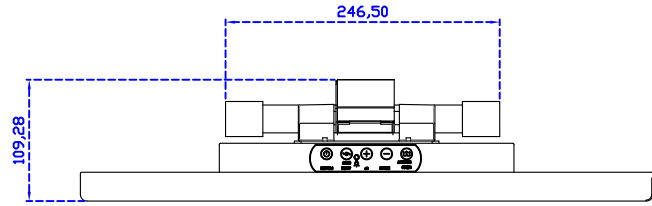

AIM-TMPCTU215-R05W V

AIM-TMPCTU215-R05W Y

3 Year Warranty
LCD Panel 1 Year

21.5" Touch Monitor.
(VESA Mount)

AIM-TMxxxx215-R05W

X type mount (Default)

21.5" Embedded Touch Monitor.
(Open Frame)

AIM-TMOPxxxx215-R05W

21.5" Desktop Touch Monitor.
(Foldable Stand)

AIM-TMxxxx215-R05W A

21.5" Desktop Touch Monitor.
(Photo Stand)

AIM-TMxxxx215-R05W P

21.5" Desktop Touch Monitor.
(PDS Stand)

AIM-TMxxx215-R05W V

21.5" Desktop Touch Monitor.
(Ergonomic Stand)