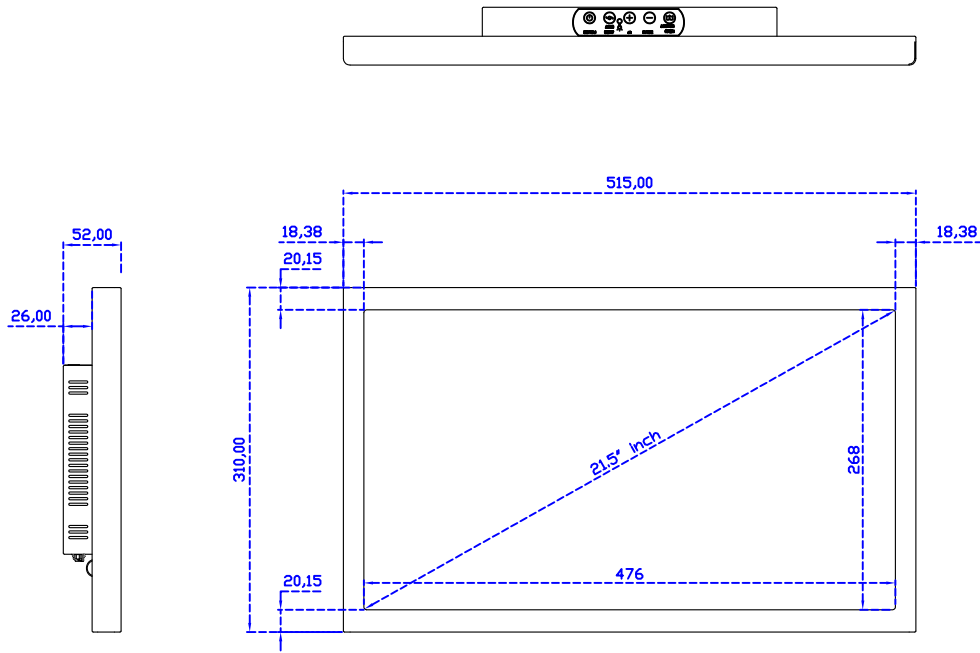

21.5" Touch Monitor.
(VESA Mount)

AIM-TMxxxx215-R05W