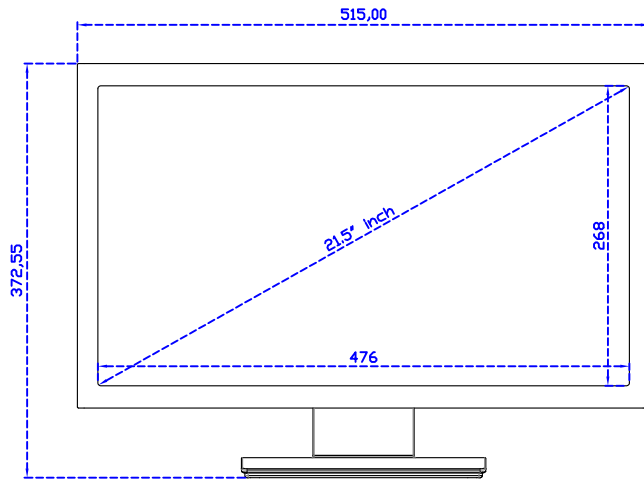

21.5" Projected capacitive Multi-Touch Monitor

Display Specifications :

Active Area	476 × 268 mm
Pixel Pitch	0.24795 × 0.24795 mm
Brightness	500 cd/m ²
Contrast Ratio	1000 : 1
Resolution	1920 x 1080 (Full HD)
Viewing Angle	L/R178° ; U/D178°
Response Time	14ms (Tr + Tf)
Display Colors	16.7M
Display Modes	640×480 ; 800×600 ; 1024×768 ; 1280×720 ; 1280×800 ; 1280×1024 ; 1360×768 ; 1440×900 ; 1680×1050 ; 1920×1080
Signal input	VGA ; Audio ; DVI
Speaker	1W (8Ω) × 2
OSD Keyboard	⊙Power ⊙Auto adjust ⊕ ⊖ ⊙Menu
Power Source	DC 12V (DC Jack Φ2.1mm)
Power Consumption	≤26w
Storage 、 Operation	-20~60°C ; 0~50°C
VESA	75×75 ; 100×100 mm
Casing Colors	Black (OEM other colors)
Casing Size 、 Weight	515 × 310 × 52 mm ; 5.6 kg (W×H×D) (Without Stand)
Carton 、 gross weight	700 × 390 × 170 mm ; 7.1 kg (W×H×D)
Accessory	VGA cable / Audio cable / AC90~260V Adapter / Power cable / USB or RS232 cable / Cleaning wipes / Driver Disk ※DVI cable (Optional)

AIM-TMPCTU215-R05W V

AIM-TMPCTU215-R05W Y

3 Year Warranty
LCD Panel 1 Year

21.5" Touch Monitor.
(VESA Mount)

AIM-TMxxxx215-R05W

X type mount (Default)

21.5" Embedded Touch Monitor.
(Open Frame)

AIM-TMOPxxxx215-R05W

21.5" Desktop Touch Monitor.
(Foldable Stand)

AIM-TMxxxx215-R05W A

21.5" Desktop Touch Monitor.
(Photo Stand)

AIM-TMxxxx215-R05W P

21.5" Desktop Touch Monitor.
(PDS Stand)

AIM-TMxxx215-R05W V

21.5" Desktop Touch Monitor.
(Ergonomic Stand)