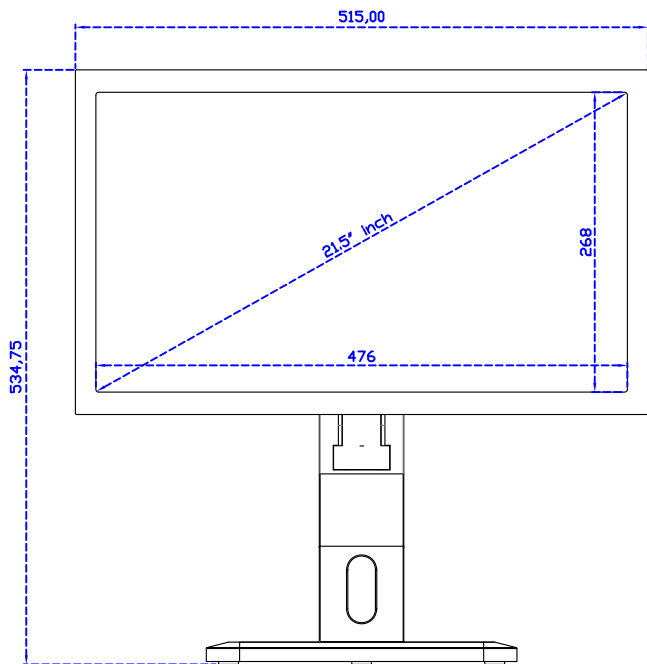

21.5" Projected capacitive Multi-Touch Monitor

Display Specifications :

Active Area	476 × 268 mm
Pixel Pitch	0.24795 × 0.24795 mm
Brightness	500 cd/m ²
Contrast Ratio	1000 : 1
Resolution	1920 x 1080 (Full HD)
Viewing Angle	L/R178° ; U/D178°
Response Time	14ms (Tr + Tf)
Display Colors	16.7M
Display Modes	640×480 ; 800×600 ; 1024×768 ; 1280×720 ; 1280×800 ; 1280×1024 ; 1360×768 ; 1440×900 ; 1680×1050 ; 1920×1080
Signal input	VGA ; Audio ; DVI
Speaker	1W (8Ω) × 2
OSD Keyboard	⊙Power ⊙Auto adjust ⊕ ⊖ ⊙Menu
Power Source	DC 12V (DC Jack Φ2.1mm)
Power Consumption	≤26w
Storage 、 Operation	-20~60°C ; 0~50°C
VESA	75×75 ; 100×100 mm
Casing Colors	Black (OEM other colors)
Casing Size 、 Weight	515 × 310 × 52 mm ; 5.6 kg (W×H×D) (Without Stand)
Carton 、 gross weight	700 × 390 × 170 mm ; 7.1 kg (W×H×D)
Accessory	VGA cable / Audio cable / AC90~260V Adapter / Power cable / USB or RS232 cable / Cleaning wipes / Driver Disk ※DVI cable (Optional)

21.5" Desktop Touch Monitor.
(Foldable Stand)

AIM-TMxxxx215-R05W A

21.5" Desktop Touch Monitor.
(Photo Stand)

AIM-TMxxxx215-R05W P

21.5" Desktop Touch Monitor.
(PDS Stand)

AIM-TMxxx215-R05W V

21.5" Desktop Touch Monitor.
(Ergonomic Stand)