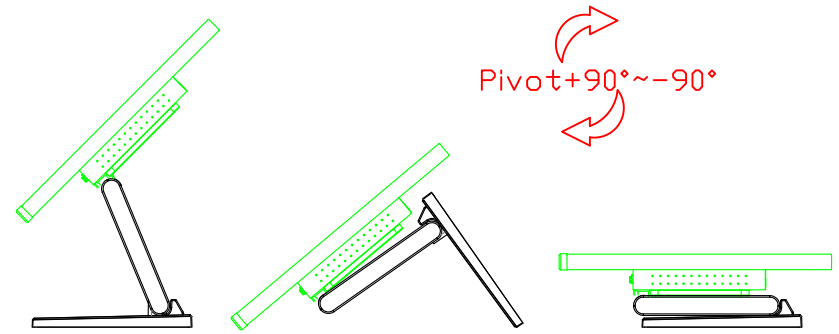

Software Feature :

Draw Test	Position and linearity verification
Controller	Support multiple controllers
Languages	English · Simple Chinese · Traditional Chinese · Japanese · French · German · Spanish · Korean · Arabic · Czech · Danish · Dutch · Greek · Hungarian · Italian · Norwegian · Russian · Polish · Portuguese · Slovenian · Swedish · Thai · Turkish
Mouse Emulator	Right / left button emulation. Auto Right / left Click (PDA function)
Touch Style	Drawing a Mode · button a Mode · Touch Off/ on Switch
Double Click	Configurable double click speed · Configurable double click area
Sound Modes	No sound · Touch down · Touch up
Display Support	display rotation · Support multiple monitors
Division Pattern	Support two halves and four parts with touch function, you can also create your own division patterns.
Settings:	
Edge compensation	Support edge compensation and you can also add your own numbers for it.
Support O.S	All Windows-32/64bit O.S Android ; Linux ; MAC

AIM-TMPCTU215-R05W V

AIM-TMPCTU215-R05W Y

3 Year Warranty
LCD Panel 1 Year

21.5" Touch Monitor.
(VESA Mount)

AIM-TMxxxx215-R05W

X type mount (Default)

21.5" Embedded Touch Monitor.
(Open Frame)

AIM-TMOPxxxx215-R05W

21.5" Desktop Touch Monitor.
(Foldable Stand)

AIM-TMxxxx215-R05W A

21.5" Desktop Touch Monitor.
(Photo Stand)

AIM-TMxxxx215-R05W P

21.5" Desktop Touch Monitor.
(PDS Stand)

AIM-TMxxx215-R05W V

21.5" Desktop Touch Monitor.
(Ergonomic Stand)