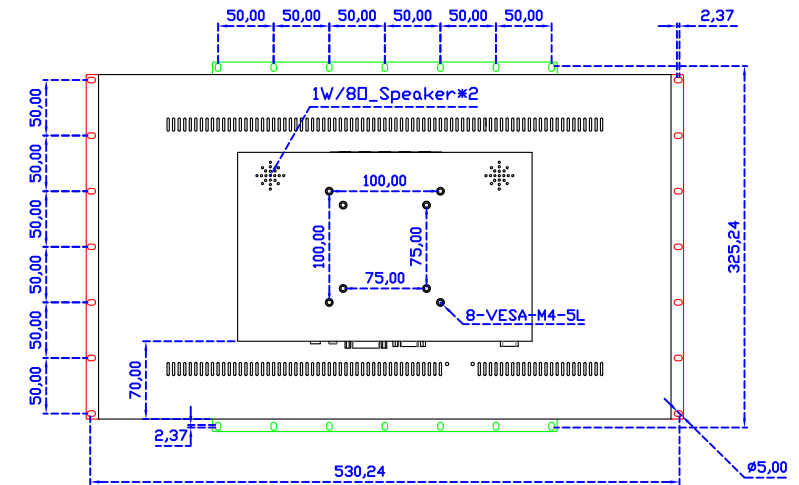

21.5" Projected capacitive Multi-Touch Monitor

Display Specifications :

Active Area	476 × 268 mm
Pixel Pitch	0.24795 × 0.24795 mm
Brightness	500 cd/m ²
Contrast Ratio	1000 : 1
Resolution	1920 x 1080 (Full HD)
Viewing Angle	L/R178° ; U/D178°
Response Time	14ms (Tr + Tf)
Display Colors	16.7M
Display Modes	640×480 ; 800×600 ; 1024×768 ; 1280×720 ; 1280×800 ; 1280×1024 ; 1360×768 ; 1440×900 ; 1680×1050 ; 1920×1080
Signal input	VGA ; Audio ; DVI
Speaker	1W (8Ω) × 2
OSD Keyboard	⊙Power ⊙Auto adjust ⊕ ⊖ ⊙Menu
Power Source	DC 12V (DC Jack Φ2.1mm)
Power Consumption	≤26w
Storage 、 Operation	-20~60°C ; 0~50°C
VESA	75×75 ; 100×100 mm
Casing Colors	Black (OEM other colors)
Casing Size 、 Weight	515 × 310 × 52 mm ; 5.6 kg (W×H×D) (Without Stand)
Carton 、 gross weight	700 × 390 × 170 mm ; 7.1 kg (W×H×D)
Accessory	VGA cable / Audio cable / AC90~260V Adapter / Power cable / USB or RS232 cable / Cleaning wipes / Driver Disk ※DVI cable (Optional)

AIM-TMPCTU215-R05W V

AIM-TMPCTU215-R05W Y

3 Year Warranty
LCD Panel 1 Year

21.5" Touch Monitor.
(VESA Mount)

AIM-TMxxxx215-R05W

X type mount (Default)

21.5" Embedded Touch Monitor.
(Open Frame)

AIM-TMOPxxxx215-R05W

21.5" Desktop Touch Monitor.
(Foldable Stand)

AIM-TMxxxx215-R05W A

21.5" Desktop Touch Monitor.
(Photo Stand)

AIM-TMxxxx215-R05W P

21.5" Desktop Touch Monitor.
(PDS Stand)

AIM-TMxxx215-R05W V

21.5" Desktop Touch Monitor.
(Ergonomic Stand)