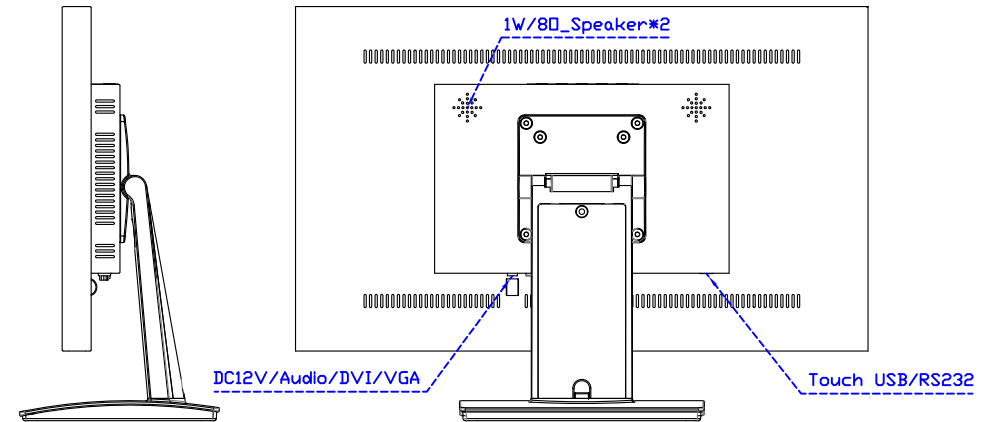

Software Feature :

Draw Test	Position and linearity verification
Controller	Support multiple controllers
Languages	English · Simple Chinese · Traditional Chinese · Japanese · French · German · Spanish · Korean · Arabic · Czech · Danish · Dutch · Greek · Hungarian · Italian · Norwegian · Russian · Polish · Portuguese · Slovenian · Swedish · Thai · Turkish
Mouse Emulator	Right / left button emulation. Auto Right / left Click (PDA function)
Touch Style	Drawing a Mode · button a Mode · Touch Off/ on Switch
Double Click	Configurable double click speed · Configurable double click area
Sound Modes	No sound · Touch down · Touch up
Display Support	display rotation · Support multiple monitors
Division Pattern	Support two halves and four parts with touch function, you can also create your own division patterns.
Settings:	
Edge compensation	Support edge compensation and you can also add your own numbers for it.
Support O.S	All Windows-32/64bit O.S Android ; Linux ; MAC

AIM-TMPCTU215-R05W V

AIM-TMPCTU215-R05W Y

3 Year Warranty
LCD Panel 1 Year

21.5" Touch Monitor.
(VESA Mount)

AIM-TMxxxx215-R05W

X type mount (Default)

21.5" Embedded Touch Monitor.
(Open Frame)

AIM-TMOPxxxx215-R05W

21.5" Desktop Touch Monitor.
(Foldable Stand)

AIM-TMxxxx215-R05W A

21.5" Desktop Touch Monitor.
(Photo Stand)

AIM-TMxxxx215-R05W P

21.5" Desktop Touch Monitor.
(PDS Stand)

AIM-TMxxx215-R05W V

21.5" Desktop Touch Monitor.
(Ergonomic Stand)