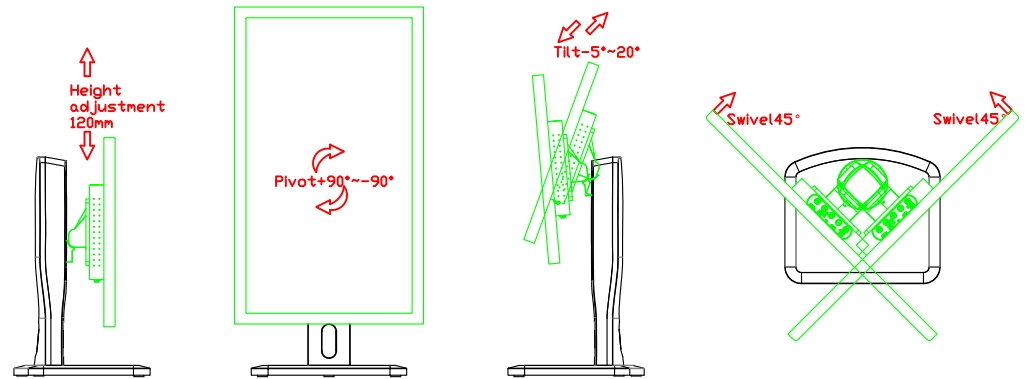

21.5" Desktop Touch Monitor.
(Foldable Stand)

AIM-TMxxxx215-R05W A

21.5" Desktop Touch Monitor.
(Photo Stand)

AIM-TMxxxx215-R05W P

21.5" Desktop Touch Monitor.
(PDS Stand)

AIM-TMxxx215-R05W V

21.5" Desktop Touch Monitor.
(Ergonomic Stand)