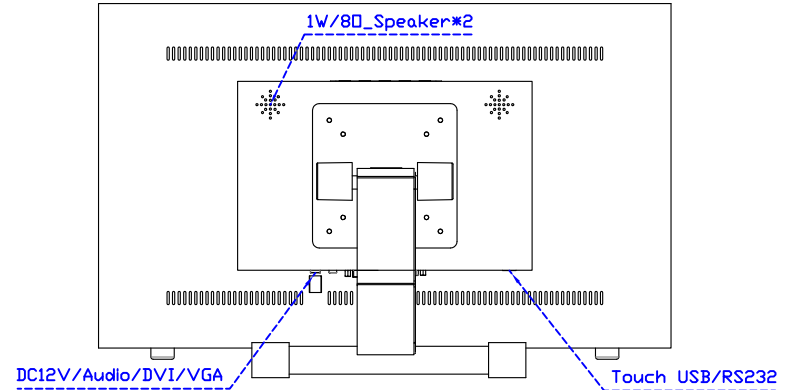

Software Feature :

Draw Test	Position and linearity verification
Controller	Support multiple controllers
Languages	English · Simple Chinese · Traditional Chinese · Japanese · French · German · Spanish · Korean · Arabic · Czech · Danish · Dutch · Greek · Hungarian · Italian · Norwegian · Russian · Polish · Portuguese · Slovenian · Swedish · Thai · Turkish
Mouse Emulator	Right / left button emulation. Auto Right / left Click (PDA function)
Touch Style	Drawing a Mode · button a Mode · Touch Off/ on Switch
Double Click	Configurable double click speed · Configurable double click area
Sound Modes	No sound · Touch down · Touch up
Display Support	display rotation · Support multiple monitors
Division Pattern	Support two halves and four parts with touch function, you can also create your own division patterns.
Settings:	
Edge compensation	Support edge compensation and you can also add your own numbers for it.
Support O.S	All Windows-32/64bit O.S Android ; Linux ; MAC

AIM-TMPCTU215-R05W V

AIM-TMPCTU215-R05W Y

3 Year Warranty
LCD Panel 1 Year

21.5" Touch Monitor.
(VESA Mount)

AIM-TMxxxx215-R05W

X type mount (Default)

21.5" Embedded Touch Monitor.
(Open Frame)

AIM-TMOPxxxx215-R05W

21.5" Desktop Touch Monitor.
(Foldable Stand)

AIM-TMxxxx215-R05W A

21.5" Desktop Touch Monitor.
(Photo Stand)

AIM-TMxxxx215-R05W P

21.5" Desktop Touch Monitor.
(PDS Stand)

AIM-TMxxx215-R05W V

21.5" Desktop Touch Monitor.
(Ergonomic Stand)