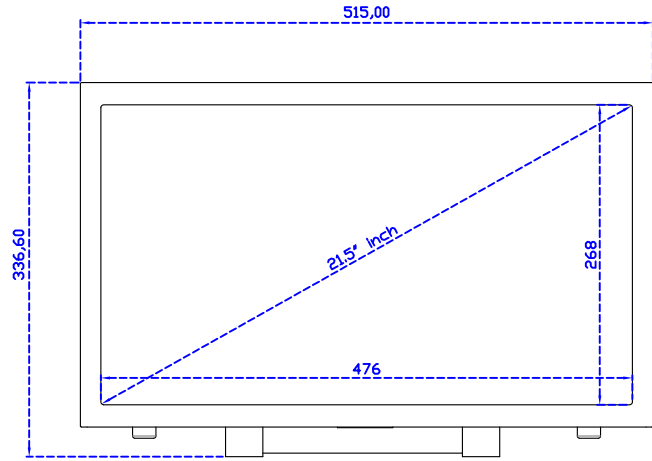

21.5" Projected capacitive Multi-Touch Monitor

Display Specifications :

Active Area	476 × 268 mm
Pixel Pitch	0.24795 × 0.24795 mm
Brightness	500 cd/m ²
Contrast Ratio	1000 : 1
Resolution	1920 x 1080 (Full HD)
Viewing Angle	L/R178° ; U/D178°
Response Time	14ms (Tr + Tf)
Display Colors	16.7M
Display Modes	640×480 ; 800×600 ; 1024×768 ; 1280×720 ; 1280×800 ; 1280×1024 ; 1360×768 ; 1440×900 ; 1680×1050 ; 1920×1080
Signal input	VGA ; Audio ; DVI
Speaker	1W (8Ω) × 2
OSD Keyboard	⊙Power ⊙Auto adjust ⊕ ⊖ ⊙Menu
Power Source	DC 12V (DC Jack Φ2.1mm)
Power Consumption	≤26w
Storage 、 Operation	-20~60°C ; 0~50°C
VESA	75×75 ; 100×100 mm
Casing Colors	Black (OEM other colors)
Casing Size 、 Weight	515 × 310 × 52 mm ; 5.6 kg (W×H×D) (Without Stand)
Carton 、 gross weight	700 × 390 × 170 mm ; 7.1 kg (W×H×D)
Accessory	VGA cable / Audio cable / AC90~260V Adapter / Power cable / USB or RS232 cable / Cleaning wipes / Driver Disk ※DVI cable (Optional)

AIM-TMPCTU215-R05W V

AIM-TMPCTU215-R05W Y

3 Year Warranty
LCD Panel 1 Year

21.5" Touch Monitor.
(VESA Mount)

AIM-TMxxxx215-R05W

X type mount (Default)

21.5" Embedded Touch Monitor.
(Open Frame)

AIM-TMOPxxxx215-R05W

21.5" Desktop Touch Monitor.
(Foldable Stand)

AIM-TMxxxx215-R05W A

21.5" Desktop Touch Monitor.
(Photo Stand)

AIM-TMxxxx215-R05W P

21.5" Desktop Touch Monitor.
(PDS Stand)

AIM-TMxxx215-R05W V

21.5" Desktop Touch Monitor.
(Ergonomic Stand)