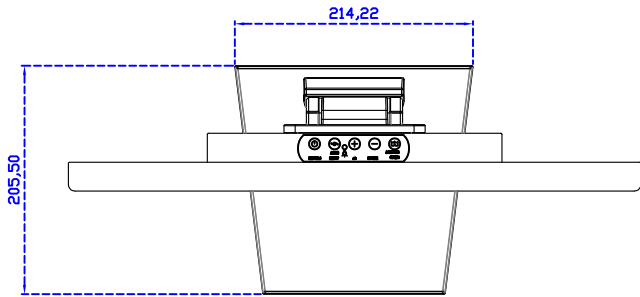

AIM-TMPCTU215-R05W V

AIM-TMPCTU215-R05W Y

3 Year Warranty
LCD Panel 1 Year

21.5" Touch Monitor.
(VESA Mount)

AIM-TMxxxx215-R05W

X type mount (Default)

21.5" Embedded Touch Monitor.
(Open Frame)

AIM-TMOPxxxx215-R05W

21.5" Desktop Touch Monitor.
(Foldable Stand)

AIM-TMxxxx215-R05W A

21.5" Desktop Touch Monitor.
(Photo Stand)

AIM-TMxxxx215-R05W P

21.5" Desktop Touch Monitor.
(PDS Stand)

AIM-TMxxx215-R05W V

21.5" Desktop Touch Monitor.
(Ergonomic Stand)