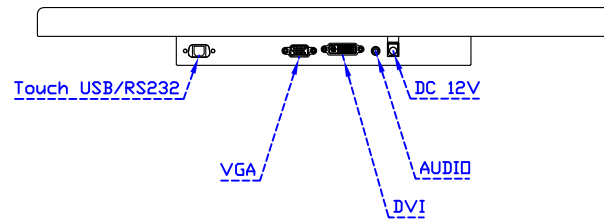

Software Feature :

Draw Test	Position and linearity verification
Controller	Support multiple controllers
Languages	English · Simple Chinese · Traditional Chinese · Japanese · French · German · Spanish · Korean · Arabic · Czech · Danish · Dutch · Greek · Hungarian · Italian · Norwegian · Russian · Polish · Portuguese · Slovenian · Swedish · Thai · Turkish
Mouse Emulator	Right / left button emulation. Auto Right / left Click (PDA function)
Touch Style	Drawing a Mode · button a Mode · Touch Off/ on Switch
Double Click	Configurable double click speed · Configurable double click area
Sound Modes	No sound · Touch down · Touch up
Display Support	display rotation · Support multiple monitors
Division Pattern	Support two halves and four parts with touch function, you can also create your own division patterns.
Settings:	
Edge compensation	Support edge compensation and you can also add your own numbers for it.
Support O.S	All Windows-32/64bit O.S Android ; Linux ; MAC

AIM-TMPCTU215-R05W V

AIM-TMPCTU215-R05W Y

3 Year Warranty
LCD Panel 1 Year

21.5" Touch Monitor.
(VESA Mount)

AIM-TMxxxx215-R05W

X type mount (Default)

21.5" Embedded Touch Monitor.
(Open Frame)

AIM-TMOPxxxx215-R05W