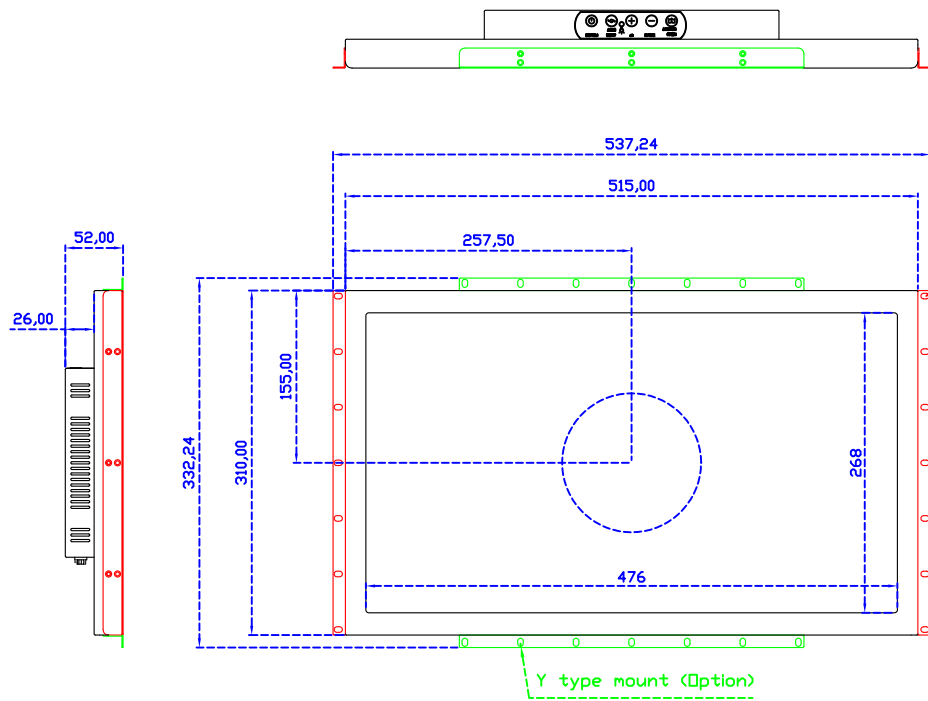

21.5" Projected capacitive Multi-Touch Monitor

Display Specifications :

Active Area	476 × 268 mm
Pixel Pitch	0.24795 × 0.24795 mm
Brightness	500 cd/m ²
Contrast Ratio	1000 : 1
Resolution	1920 x 1080 (Full HD)
Viewing Angle	L/R178° ; U/D178°
Response Time	14ms (Tr + Tf)
Display Colors	16.7M
Display Modes	640×480 ; 800×600 ; 1024×768 ; 1280×720 ; 1280×800 ; 1280×1024 ; 1360×768 ; 1440×900 ; 1680×1050 ; 1920×1080
Signal input	VGA ; Audio ; DVI
Speaker	1W (8Ω) × 2
OSD Keyboard	⊙Power ⊙Auto adjust ⊕ ⊖ ⊙Menu
Power Source	DC 12V (DC Jack Φ2.1mm)
Power Consumption	≤26w
Storage 、 Operation	-20~60°C ; 0~50°C
VESA	75×75 ; 100×100 mm
Casing Colors	Black (OEM other colors)
Casing Size 、 Weight	515 × 310 × 52 mm ; 5.6 kg (W×H×D) (Without Stand)
Carton 、 gross weight	700 × 390 × 170 mm ; 7.1 kg (W×H×D)
Accessory	VGA cable / Audio cable / AC90~260V Adapter / Power cable / USB or RS232 cable / Cleaning wipes / Driver Disk ※DVI cable (Optional)

AIM-TMPCTU215-R05W V

AIM-TMPCTU215-R05W Y

3 Year Warranty
LCD Panel 1 Year

21.5" Touch Monitor.
(VESA Mount)

AIM-TMxxxx215-R05W

X type mount (Default)

21.5" Embedded Touch Monitor.
(Open Frame)

AIM-TMOPxxxx215-R05W

21.5" Desktop Touch Monitor.
(Foldable Stand)

AIM-TMxxxx215-R05W A

21.5" Desktop Touch Monitor.
(Photo Stand)

AIM-TMxxxx215-R05W P

21.5" Desktop Touch Monitor.
(PDS Stand)

AIM-TMxxx215-R05W V

21.5" Desktop Touch Monitor.
(Ergonomic Stand)