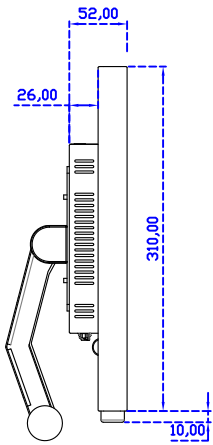

21.5" Projected capacitive Multi-Touch Monitor

Display Specifications :

Active Area	476 × 268 mm
Pixel Pitch	0.24795 × 0.24795 mm
Brightness	500 cd/m ²
Contrast Ratio	1000 : 1
Resolution	1920 x 1080 (Full HD)
Viewing Angle	L/R178° ; U/D178°
Response Time	14ms (Tr + Tf)
Display Colors	16.7M
Display Modes	640×480 ; 800×600 ; 1024×768 ; 1280×720 ; 1280×800 ; 1280×1024 ; 1360×768 ; 1440×900 ; 1680×1050 ; 1920×1080
Signal input	VGA ; Audio ; DVI
Speaker	1W (8Ω) × 2
OSD Keyboard	⊙Power ⊙Auto adjust ⊕ ⊖ ⊙Menu
Power Source	DC 12V (DC Jack Φ2.1mm)
Power Consumption	≤26w
Storage 、 Operation	-20~60°C ; 0~50°C
VESA	75×75 ; 100×100 mm
Casing Colors	Black (OEM other colors)
Casing Size 、 Weight	515 × 310 × 52 mm ; 5.6 kg (W×H×D) (Without Stand)
Carton 、 gross weight	700 × 390 × 170 mm ; 7.1 kg (W×H×D)
Accessory	VGA cable / Audio cable / AC90~260V Adapter / Power cable / USB or RS232 cable / Cleaning wipes / Driver Disk ※DVI cable (Optional)

AIM-TMPCTU215-R05W V

AIM-TMPCTU215-R05W Y

3 Year Warranty
LCD Panel 1 Year

21.5" Touch Monitor.
(VESA Mount)

AIM-TMxxxx215-R05W

X type mount (Default)

21.5" Embedded Touch Monitor.
(Open Frame)

AIM-TMOPxxxx215-R05W

21.5" Desktop Touch Monitor.
(Foldable Stand)

AIM-TMxxxx215-R05W A

21.5" Desktop Touch Monitor.
(Photo Stand)

AIM-TMxxxx215-R05W P

21.5" Desktop Touch Monitor.
(PDS Stand)

AIM-TMxxx215-R05W V

21.5" Desktop Touch Monitor.
(Ergonomic Stand)