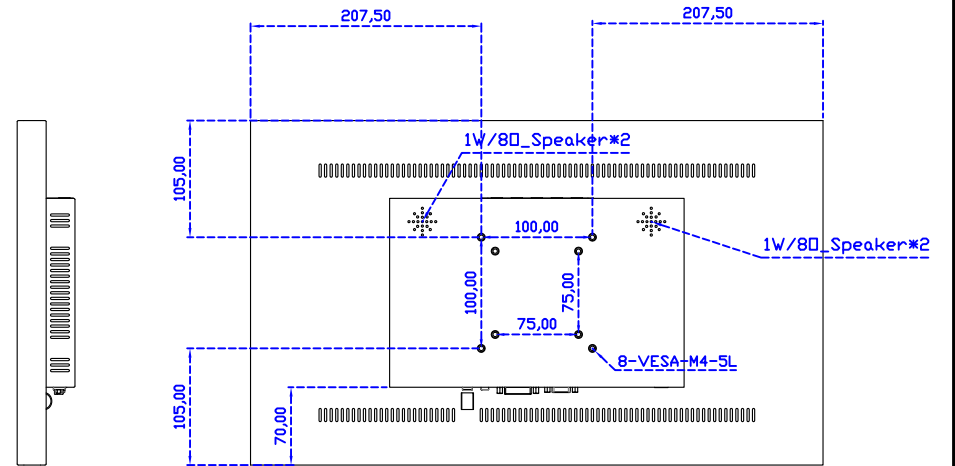

Software Feature :

Draw Test	Position and linearity verification
Controller	Support multiple controllers
Languages	English · Simple Chinese · Traditional Chinese · Japanese · French · German · Spanish · Korean · Arabic · Czech · Danish · Dutch · Greek · Hungarian · Italian · Norwegian · Russian · Polish · Portuguese · Slovenian · Swedish · Thai · Turkish
Mouse Emulator	Right / left button emulation. Auto Right / left Click (PDA function)
Touch Style	Drawing a Mode · button a Mode · Touch Off/ on Switch
Double Click	Configurable double click speed · Configurable double click area
Sound Modes	No sound · Touch down · Touch up
Display Support	display rotation · Support multiple monitors
Division Pattern	Support two halves and four parts with touch function, you can also create your own division patterns.
Settings:	
Edge compensation	Support edge compensation and you can also add your own numbers for it.
Support O.S	All Windows-32/64bit O.S Android ; Linux ; MAC

AIM-TMPCTU215-R05W V

AIM-TMPCTU215-R05W Y

3 Year Warranty
LCD Panel 1 Year

21.5" Touch Monitor.
(VESA Mount)

AIM-TMxxxx215-R05W

X type mount (Default)

21.5" Embedded Touch Monitor.
(Open Frame)

AIM-TMOPxxxx215-R05W