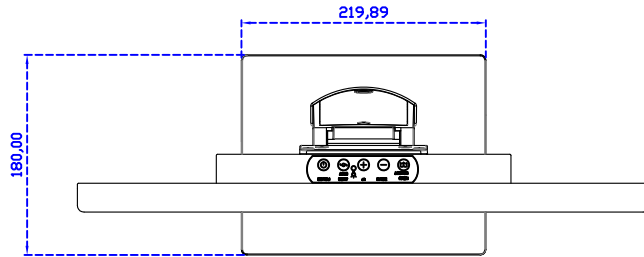

AIM-TMPCTU215-R05W V

AIM-TMPCTU215-R05W Y

3 Year Warranty
LCD Panel 1 Year

21.5" Touch Monitor.
(VESA Mount)

AIM-TMxxxx215-R05W

X type mount (Default)

21.5" Embedded Touch Monitor.
(Open Frame)

AIM-TMOPxxxx215-R05W

21.5" Desktop Touch Monitor.
(Foldable Stand)

AIM-TMxxxx215-R05W A

21.5" Desktop Touch Monitor.
(Photo Stand)

AIM-TMxxxx215-R05W P

21.5" Desktop Touch Monitor.
(PDS Stand)

AIM-TMxxx215-R05W V

21.5" Desktop Touch Monitor.
(Ergonomic Stand)