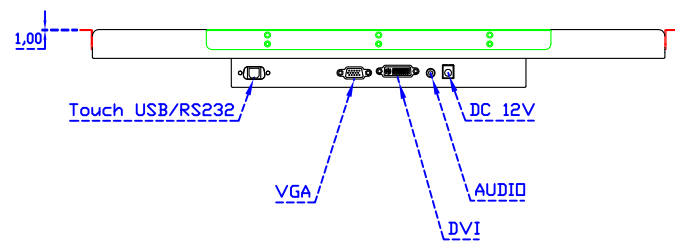

Software Feature :

Draw Test	Position and linearity verification
Controller	Support multiple controllers
Languages	English · Simple Chinese · Traditional Chinese · Japanese · French · German · Spanish · Korean · Arabic · Czech · Danish · Dutch · Greek · Hungarian · Italian · Norwegian · Russian · Polish · Portuguese · Slovenian · Swedish · Thai · Turkish
Mouse Emulator	Right / left button emulation. Auto Right / left Click (PDA function)
Touch Style	Drawing a Mode · button a Mode · Touch Off/ on Switch
Double Click	Configurable double click speed · Configurable double click area
Sound Modes	No sound · Touch down · Touch up
Display Support	display rotation · Support multiple monitors
Division Pattern	Support two halves and four parts with touch function, you can also create your own division patterns.
Settings:	
Edge compensation	Support edge compensation and you can also add your own numbers for it.
Support O.S	All Windows-32/64bit O.S Android ; Linux ; MAC

AIM-TMPCTU215-R05W V

AIM-TMPCTU215-R05W Y

3 Year Warranty
LCD Panel 1 Year

21.5" Touch Monitor.
(VESA Mount)

AIM-TMxxxx215-R05W

X type mount (Default)

21.5" Embedded Touch Monitor.
(Open Frame)

AIM-TMOPxxxx215-R05W

21.5" Desktop Touch Monitor.
(Foldable Stand)

AIM-TMxxxx215-R05W A

21.5" Desktop Touch Monitor.
(Photo Stand)

AIM-TMxxxx215-R05W P

21.5" Desktop Touch Monitor.
(PDS Stand)

AIM-TMxxx215-R05W V

21.5" Desktop Touch Monitor.
(Ergonomic Stand)