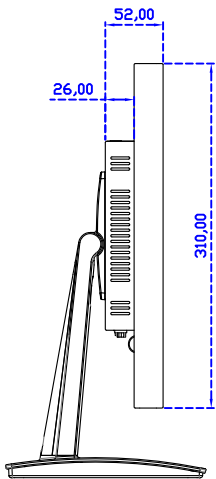

21.5" Projected capacitive Multi-Touch Monitor

Display Specifications :

Active Area	476 × 268 mm
Pixel Pitch	0.24795 × 0.24795 mm
Brightness	500 cd/m ²
Contrast Ratio	1000 : 1
Resolution	1920 x 1080 (Full HD)
Viewing Angle	L/R178° ; U/D178°
Response Time	14ms (Tr + Tf)
Display Colors	16.7M
Display Modes	640×480 ; 800×600 ; 1024×768 ; 1280×720 ; 1280×800 ; 1280×1024 ; 1360×768 ; 1440×900 ; 1680×1050 ; 1920×1080
Signal input	VGA ; Audio ; DVI
Speaker	1W (8Ω) × 2
OSD Keyboard	⊙Power ⊙Auto adjust ⊕ ⊖ ⊙Menu
Power Source	DC 12V (DC Jack Φ2.1mm)
Power Consumption	≤26w
Storage 、 Operation	-20~60°C ; 0~50°C
VESA	75×75 ; 100×100 mm
Casing Colors	Black (OEM other colors)
Casing Size 、 Weight	515 × 310 × 52 mm ; 5.6 kg (W×H×D) (Without Stand)
Carton 、 gross weight	700 × 390 × 170 mm ; 7.1 kg (W×H×D)
Accessory	VGA cable / Audio cable / AC90~260V Adapter / Power cable / USB or RS232 cable / Cleaning wipes / Driver Disk ※DVI cable (Optional)

AIM-TMPCTU215-R05W V

AIM-TMPCTU215-R05W Y

3 Year Warranty
LCD Panel 1 Year

21.5" Touch Monitor.
(VESA Mount)

AIM-TMxxxx215-R05W

X type mount (Default)

21.5" Embedded Touch Monitor.
(Open Frame)

AIM-TMOPxxxx215-R05W

21.5" Desktop Touch Monitor.
(Foldable Stand)

AIM-TMxxxx215-R05W A

21.5" Desktop Touch Monitor.
(Photo Stand)

AIM-TMxxxx215-R05W P

21.5" Desktop Touch Monitor.
(PDS Stand)

AIM-TMxxx215-R05W V

21.5" Desktop Touch Monitor.
(Ergonomic Stand)