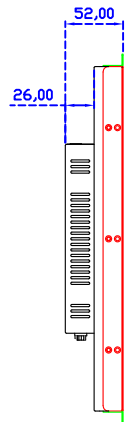

21.5" Projected capacitive Multi-Touch Monitor

Display Specifications :

Active Area	476 × 268 mm
Pixel Pitch	0.24795 × 0.24795 mm
Brightness	500 cd/m ²
Contrast Ratio	1000 : 1
Resolution	1920 x 1080 (Full HD)
Viewing Angle	L/R178° ; U/D178°
Response Time	14ms (Tr + Tf)
Display Colors	16.7M
Display Modes	640×480 ; 800×600 ; 1024×768 ; 1280×720 ; 1280×800 ; 1280×1024 ; 1360×768 ; 1440×900 ; 1680×1050 ; 1920×1080
Signal input	VGA ; Audio ; DVI
Speaker	1W (8Ω) × 2
OSD Keyboard	⊙Power ⊙Auto adjust ⊕ ⊖ ⊙Menu
Power Source	DC 12V (DC Jack Φ2.1mm)
Power Consumption	≤26w
Storage 、 Operation	-20~60°C ; 0~50°C
VESA	75×75 ; 100×100 mm
Casing Colors	Black (OEM other colors)
Casing Size 、 Weight	515 × 310 × 52 mm ; 5.6 kg (W×H×D) (Without Stand)
Carton 、 gross weight	700 × 390 × 170 mm ; 7.1 kg (W×H×D)
Accessory	VGA cable / Audio cable / AC90~260V Adapter / Power cable / USB or RS232 cable / Cleaning wipes / Driver Disk ※DVI cable (Optional)

AIM-TMPCTU215-R05W V

AIM-TMPCTU215-R05W Y

3 Year Warranty
LCD Panel 1 Year

21.5" Touch Monitor.
(VESA Mount)

AIM-TMxxxx215-R05W

X type mount (Default)

21.5" Embedded Touch Monitor.
(Open Frame)

AIM-TMOPxxxx215-R05W

21.5" Desktop Touch Monitor.
(Foldable Stand)

AIM-TMxxxx215-R05W A

21.5" Desktop Touch Monitor.
(Photo Stand)

AIM-TMxxxx215-R05W P

21.5" Desktop Touch Monitor.
(PDS Stand)

AIM-TMxxx215-R05W V

21.5" Desktop Touch Monitor.
(Ergonomic Stand)