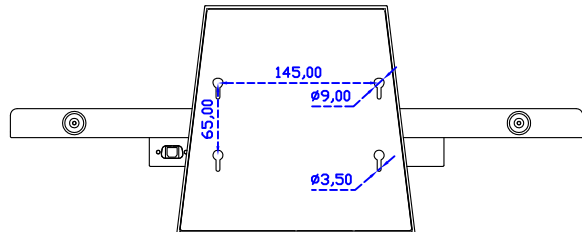

Software Feature :

Draw Test	Position and linearity verification
Controller	Support multiple controllers
Languages	English · Simple Chinese · Traditional Chinese · Japanese · French · German · Spanish · Korean · Arabic · Czech · Danish · Dutch · Greek · Hungarian · Italian · Norwegian · Russian · Polish · Portuguese · Slovenian · Swedish · Thai · Turkish
Mouse Emulator	Right / left button emulation. Auto Right / left Click (PDA function)
Touch Style	Drawing a Mode · button a Mode · Touch Off/ on Switch
Double Click	Configurable double click speed · Configurable double click area
Sound Modes	No sound · Touch down · Touch up
Display Support	display rotation · Support multiple monitors
Division Pattern	Support two halves and four parts with touch function, you can also create your own division patterns.
Settings:	
Edge compensation	Support edge compensation and you can also add your own numbers for it.
Support O.S	All Windows-32/64bit O.S Android ; Linux ; MAC

AIM-TMPCTU215-R05W V

AIM-TMPCTU215-R05W Y

3 Year Warranty
LCD Panel 1 Year

21.5" Touch Monitor.
(VESA Mount)

AIM-TMxxxx215-R05W

X type mount (Default)

21.5" Embedded Touch Monitor.
(Open Frame)

AIM-TMOPxxxx215-R05W

21.5" Desktop Touch Monitor.
(Foldable Stand)

AIM-TMxxxx215-R05W A

21.5" Desktop Touch Monitor.
(Photo Stand)

AIM-TMxxxx215-R05W P

21.5" Desktop Touch Monitor.
(PDS Stand)

AIM-TMxxx215-R05W V

21.5" Desktop Touch Monitor.
(Ergonomic Stand)