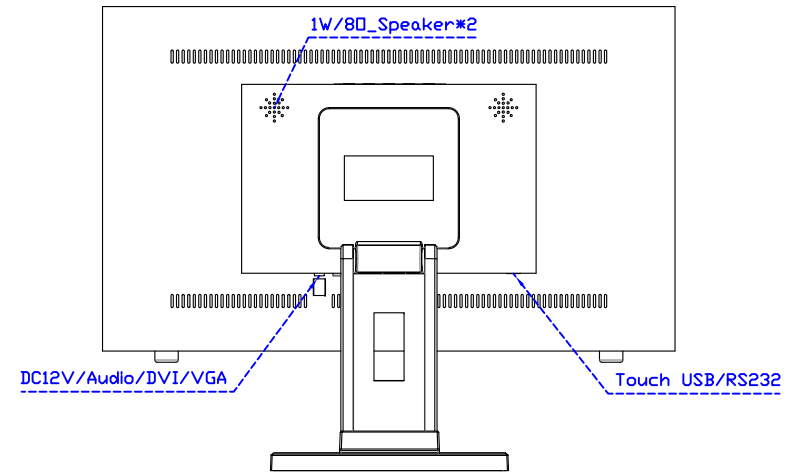

Software Feature :

Draw Test	Position and linearity verification
Controller	Support multiple controllers
Languages	English · Simple Chinese · Traditional Chinese · Japanese · French · German · Spanish · Korean · Arabic · Czech · Danish · Dutch · Greek · Hungarian · Italian · Norwegian · Russian · Polish · Portuguese · Slovenian · Swedish · Thai · Turkish
Mouse Emulator	Right / left button emulation. Auto Right / left Click (PDA function)
Touch Style	Drawing a Mode · button a Mode · Touch Off/ on Switch
Double Click	Configurable double click speed · Configurable double click area
Sound Modes	No sound · Touch down · Touch up
Display Support	display rotation · Support multiple monitors
Division Pattern	Support two halves and four parts with touch function, you can also create your own division patterns.
Settings:	
Edge compensation	Support edge compensation and you can also add your own numbers for it.
Support O.S	All Windows-32/64bit O.S Android ; Linux ; MAC

AIM-TMPCTU215-R05W V

AIM-TMPCTU215-R05W Y

3 Year Warranty
LCD Panel 1 Year

21.5" Touch Monitor.
(VESA Mount)

AIM-TMxxxx215-R05W

X type mount (Default)

21.5" Embedded Touch Monitor.
(Open Frame)

AIM-TMOPxxxx215-R05W

21.5" Desktop Touch Monitor.
(Foldable Stand)

AIM-TMxxxx215-R05W A

21.5" Desktop Touch Monitor.
(Photo Stand)

AIM-TMxxxx215-R05W P

21.5" Desktop Touch Monitor.
(PDS Stand)

AIM-TMxxx215-R05W V

21.5" Desktop Touch Monitor.
(Ergonomic Stand)