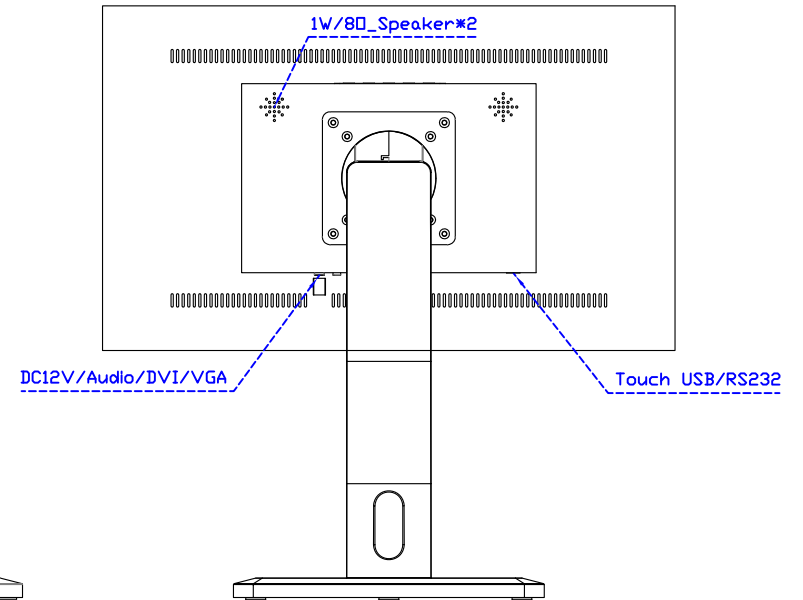

AIM-TMPCTU215-R05W V

AIM-TMPCTU215-R05W Y

3 Year Warranty
LCD Panel 1 Year

21.5" Touch Monitor.
(VESA Mount)

AIM-TMxxxx215-R05W

X type mount (Default)

21.5" Embedded Touch Monitor.
(Open Frame)

AIM-TMOPxxxx215-R05W

21.5" Desktop Touch Monitor.
(Foldable Stand)

AIM-TMxxxx215-R05W A

21.5" Desktop Touch Monitor.
(Photo Stand)

AIM-TMxxxx215-R05W P

21.5" Desktop Touch Monitor.
(PDS Stand)

AIM-TMxxx215-R05W V

21.5" Desktop Touch Monitor.
(Ergonomic Stand)