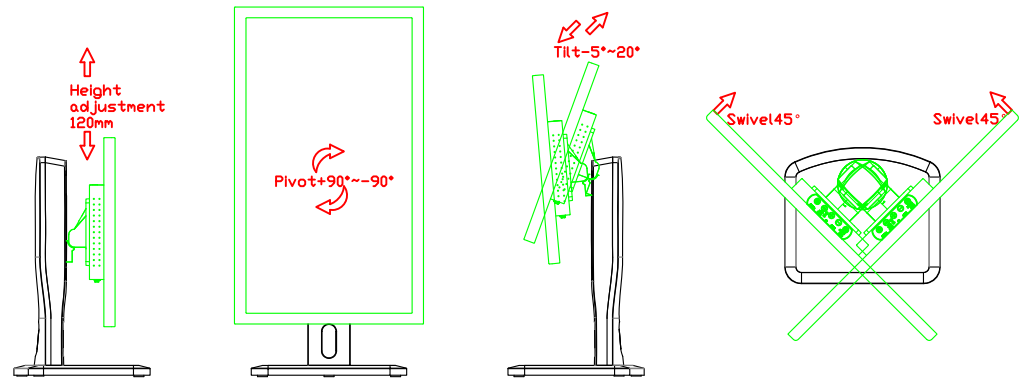

21.5" Desktop Touch Monitor.
(Foldable Stand)

AIM-TMxxxx215-R05W A

21.5" Desktop Touch Monitor.
(Photo Stand)

AIM-TMxxxx215-R05W P

21.5" Desktop Touch Monitor.
(PDS Stand)

AIM-TMxxxx215-R05W V

21.5" Desktop Touch Monitor.
(Ergonomic Stand)