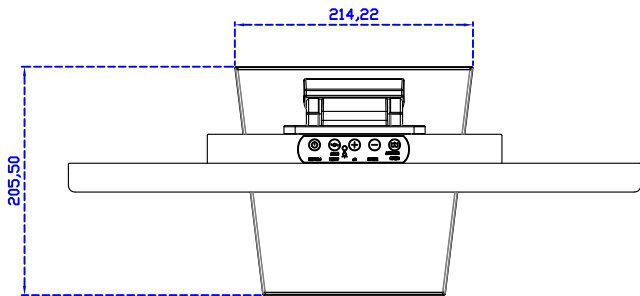

AIM-TMPCTU215-R05W V

AIM-TMPCTU215-R05W Y

3 Year Warranty
LCD Panel 1 Year

21.5" Touch Monitor.
(VESA Mount)

AIM-TMxxxx215-R05W

X type mount (Default)

21.5" Embedded Touch Monitor.
(Open Frame)

AIM-TMOPxxxx215-R05W

21.5" Desktop Touch Monitor.
(Foldable Stand)

AIM-TMxxxx215-R05W A

21.5" Desktop Touch Monitor.
(Photo Stand)

AIM-TMxxxx215-R05W P

21.5" Desktop Touch Monitor.
(PDS Stand)

AIM-TMxxxx215-R05W V

21.5" Desktop Touch Monitor.
(Ergonomic Stand)