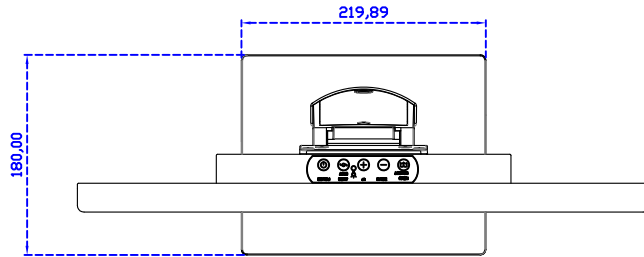

AIM-TMPCTU215-R05W V

AIM-TMPCTU215-R05W Y

3 Year Warranty
LCD Panel 1 Year

21.5" Touch Monitor.
(VESA Mount)

AIM-TMxxxx215-R05W

X type mount (Default)

21.5" Embedded Touch Monitor.
(Open Frame)

AIM-TMOPxxxx215-R05W

21.5" Desktop Touch Monitor.
(Foldable Stand)

AIM-TMxxxx215-R05W A

21.5" Desktop Touch Monitor.
(Photo Stand)

AIM-TMxxxx215-R05W P

21.5" Desktop Touch Monitor.
(PDS Stand)

AIM-TMxxxx215-R05W V

21.5" Desktop Touch Monitor.
(Ergonomic Stand)