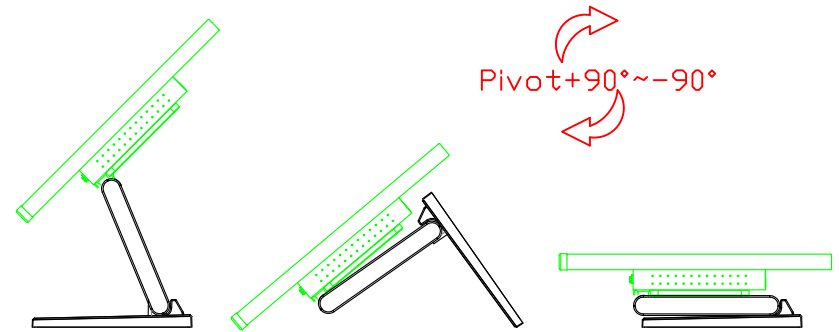

AIM-TMPCTU215-R05W V

AIM-TMPCTU215-R05W Y

3 Year Warranty
LCD Panel 1 Year

21.5" Touch Monitor.
(VESA Mount)

AIM-TMxxxx215-R05W

X type mount (Default)

21.5" Embedded Touch Monitor.
(Open Frame)

AIM-TMOPxxxx215-R05W

21.5" Desktop Touch Monitor.
(Foldable Stand)

AIM-TMxxxx215-R05W A

21.5" Desktop Touch Monitor.
(Photo Stand)

AIM-TMxxxx215-R05W P

21.5" Desktop Touch Monitor.
(PDS Stand)

AIM-TMxxxx215-R05W V

21.5" Desktop Touch Monitor.
(Ergonomic Stand)