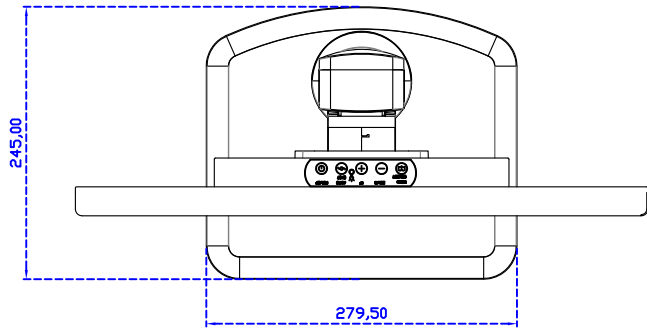

21.5" Desktop Touch Monitor.
(Foldable Stand)

AIM-TMxxxx215-R05W A

21.5" Desktop Touch Monitor.
(Photo Stand)

AIM-TMxxxx215-R05W P

21.5" Desktop Touch Monitor.
(PDS Stand)

AIM-TMxxxx215-R05W V

21.5" Desktop Touch Monitor.
(Ergonomic Stand)