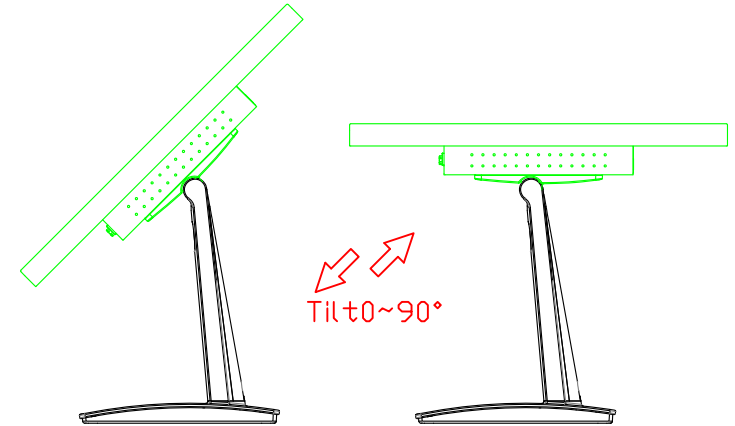

AIM-TMPCTU215-R05W V

AIM-TMPCTU215-R05W Y

3 Year Warranty
LCD Panel 1 Year

21.5" Touch Monitor.
(VESA Mount)

AIM-TMxxxx215-R05W

X type mount (Default)

21.5" Embedded Touch Monitor.
(Open Frame)

AIM-TMOPxxxx215-R05W

21.5" Desktop Touch Monitor.
(Foldable Stand)

AIM-TMxxxx215-R05W A

21.5" Desktop Touch Monitor.
(Photo Stand)

AIM-TMxxxx215-R05W P

21.5" Desktop Touch Monitor.
(PDS Stand)

AIM-TMxxxx215-R05W V

21.5" Desktop Touch Monitor.
(Ergonomic Stand)