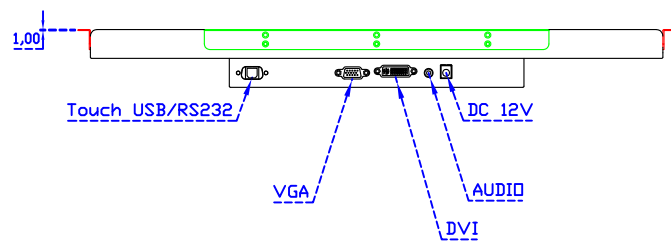

AIM-TMPCTU215-R05W V

AIM-TMPCTU215-R05W Y

3 Year Warranty
LCD Panel 1 Year

21.5" Touch Monitor.
(VESA Mount)

AIM-TMxxxx215-R05W

X type mount (Default)

21.5" Embedded Touch Monitor.
(Open Frame)

AIM-TMOPxxxx215-R05W

21.5" Desktop Touch Monitor.
(Foldable Stand)

AIM-TMxxxx215-R05W A

21.5" Desktop Touch Monitor.
(Photo Stand)

AIM-TMxxxx215-R05W P

21.5" Desktop Touch Monitor.
(PDS Stand)

AIM-TMxxxx215-R05W V

21.5" Desktop Touch Monitor.
(Ergonomic Stand)