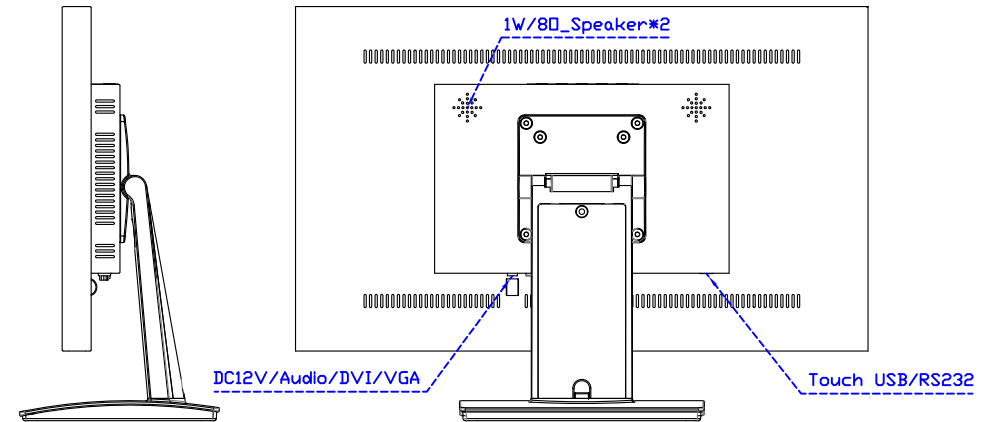

AIM-TMPCTU215-R05W V

AIM-TMPCTU215-R05W Y

3 Year Warranty
LCD Panel 1 Year

21.5" Touch Monitor.
(VESA Mount)

AIM-TMxxxx215-R05W

X type mount (Default)

21.5" Embedded Touch Monitor.
(Open Frame)

AIM-TMOPxxxx215-R05W

21.5" Desktop Touch Monitor.
(Foldable Stand)

AIM-TMxxxx215-R05W A

21.5" Desktop Touch Monitor.
(Photo Stand)

AIM-TMxxxx215-R05W P

21.5" Desktop Touch Monitor.
(PDS Stand)

AIM-TMxxxx215-R05W V

21.5" Desktop Touch Monitor.
(Ergonomic Stand)