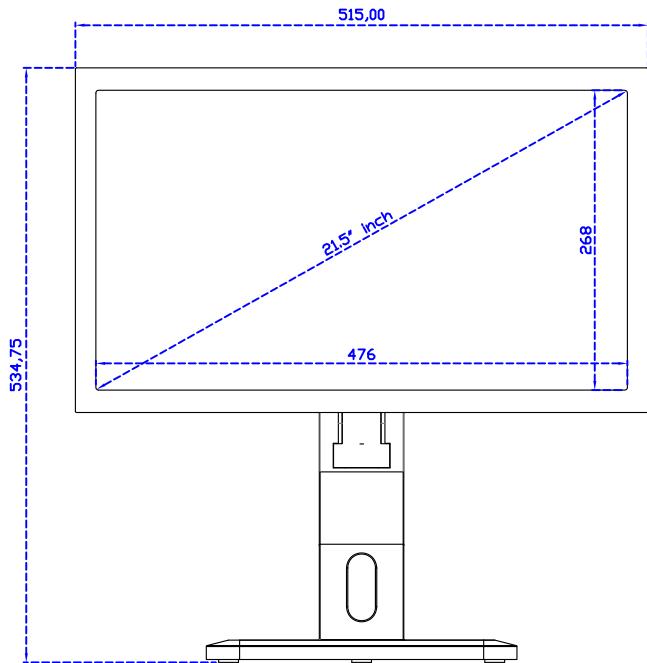

21.5" Desktop Touch Monitor.
(Foldable Stand)

AIM-TMxxxx215-R05W A

21.5" Desktop Touch Monitor.
(Photo Stand)

AIM-TMxxxx215-R05W P

21.5" Desktop Touch Monitor.
(PDS Stand)

AIM-TMxxxx215-R05W V

21.5" Desktop Touch Monitor.
(Ergonomic Stand)