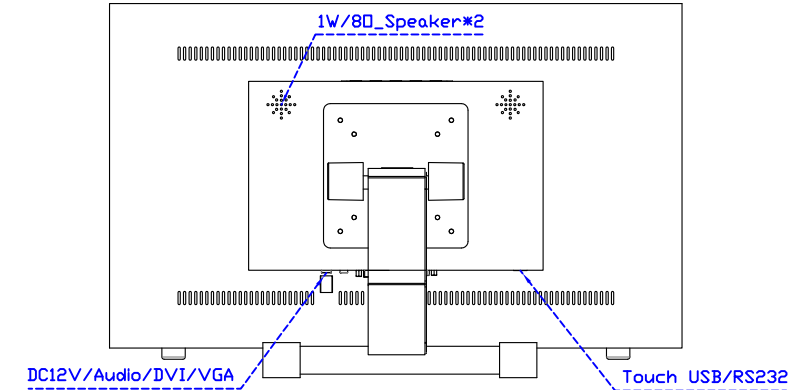

AIM-TMPCTU215-R05W V

AIM-TMPCTU215-R05W Y

3 Year Warranty
LCD Panel 1 Year

21.5" Touch Monitor.
(VESA Mount)

AIM-TMxxxx215-R05W

X type mount (Default)

21.5" Embedded Touch Monitor.
(Open Frame)

AIM-TMOPxxxx215-R05W

21.5" Desktop Touch Monitor.
(Foldable Stand)

AIM-TMxxxx215-R05W A

21.5" Desktop Touch Monitor.
(Photo Stand)

AIM-TMxxxx215-R05W P

21.5" Desktop Touch Monitor.
(PDS Stand)

AIM-TMxxxx215-R05W V

21.5" Desktop Touch Monitor.
(Ergonomic Stand)