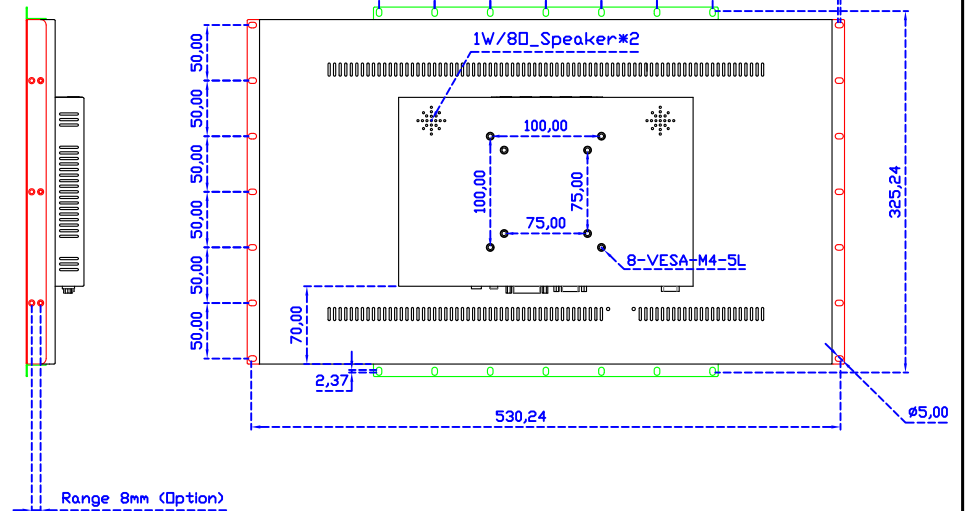

AIM-TMPCTU215-R05W V

AIM-TMPCTU215-R05W Y

3 Year Warranty
LCD Panel 1 Year

21.5" Touch Monitor.
(VESA Mount)

AIM-TMxxxx215-R05W

X type mount (Default)

21.5" Embedded Touch Monitor.
(Open Frame)

AIM-TMOPxxxx215-R05W

21.5" Desktop Touch Monitor.
(Foldable Stand)

AIM-TMxxxx215-R05W A

21.5" Desktop Touch Monitor.
(Photo Stand)

AIM-TMxxxx215-R05W P

21.5" Desktop Touch Monitor.
(PDS Stand)

AIM-TMxxxx215-R05W V

21.5" Desktop Touch Monitor.
(Ergonomic Stand)