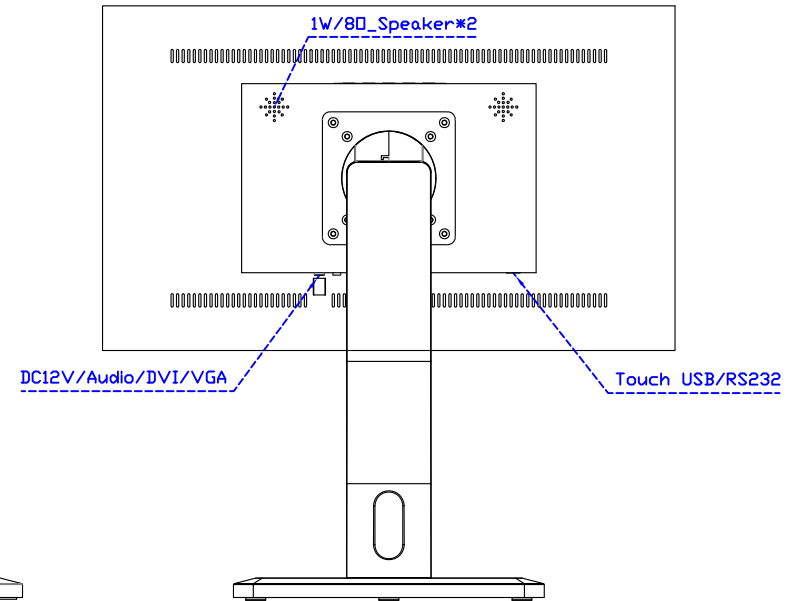

AIM-TMPCTU215-R05W V

AIM-TMPCTU215-R05W Y

3 Year Warranty
LCD Panel 1 Year

21.5" Touch Monitor.
(VESA Mount)

AIM-TMxxxx215-R05W

X type mount (Default)

21.5" Embedded Touch Monitor.
(Open Frame)

AIM-TMOPxxxx215-R05W

21.5" Desktop Touch Monitor.
(Foldable Stand)

AIM-TMxxxx215-R05W A

21.5" Desktop Touch Monitor.
(Photo Stand)

AIM-TMxxxx215-R05W P

21.5" Desktop Touch Monitor.
(PDS Stand)

AIM-TMxxxx215-R05W V

21.5" Desktop Touch Monitor.
(Ergonomic Stand)