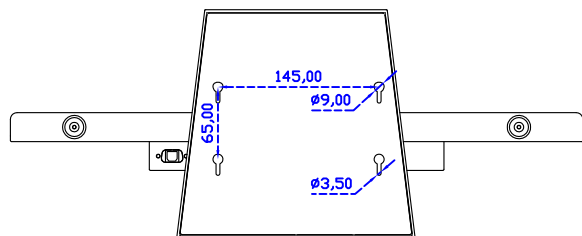

AIM-TMPCTU215-R05W V

AIM-TMPCTU215-R05W Y

3 Year Warranty
LCD Panel 1 Year

21.5" Touch Monitor.
(VESA Mount)

AIM-TMxxxx215-R05W

X type mount (Default)

21.5" Embedded Touch Monitor.
(Open Frame)

AIM-TMOPxxxx215-R05W

21.5" Desktop Touch Monitor.
(Foldable Stand)

AIM-TMxxxx215-R05W A

21.5" Desktop Touch Monitor.
(Photo Stand)

AIM-TMxxxx215-R05W P

21.5" Desktop Touch Monitor.
(PDS Stand)

AIM-TMxxxx215-R05W V

21.5" Desktop Touch Monitor.
(Ergonomic Stand)