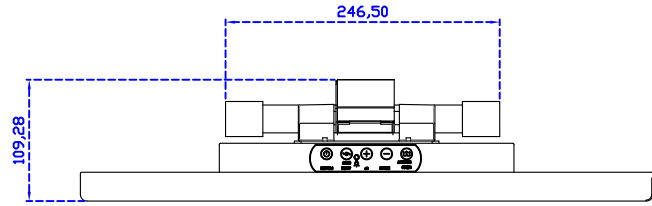

AIM-TMPCTU215-R05W V

AIM-TMPCTU215-R05W Y

3 Year Warranty
LCD Panel 1 Year

21.5" Touch Monitor.
(VESA Mount)

AIM-TMxxxx215-R05W

X type mount (Default)

21.5" Embedded Touch Monitor.
(Open Frame)

AIM-TMOPxxxx215-R05W

21.5" Desktop Touch Monitor.
(Foldable Stand)

AIM-TMxxxx215-R05W A

21.5" Desktop Touch Monitor.
(Photo Stand)

AIM-TMxxxx215-R05W P

21.5" Desktop Touch Monitor.
(PDS Stand)

AIM-TMxxxx215-R05W V

21.5" Desktop Touch Monitor.
(Ergonomic Stand)