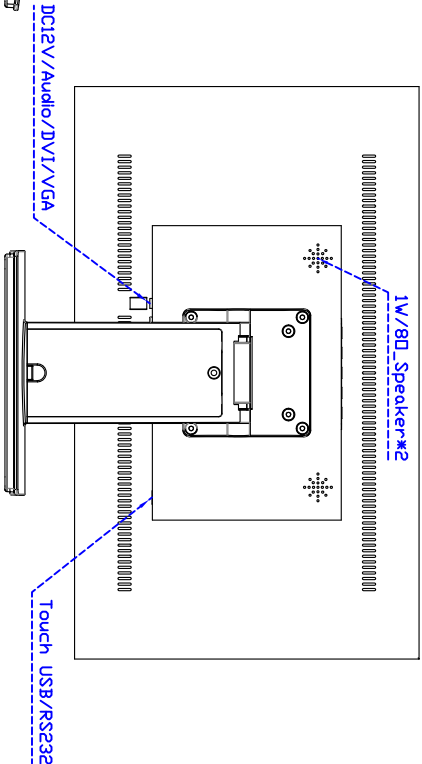

21.5" Desktop Touch Monitor.

AIM-TMxxxxx215-R05wv