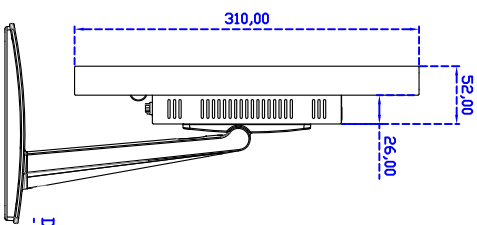

21.5" Desktop Touch Monitor.

AIM-TMxxxxx215-R05wv