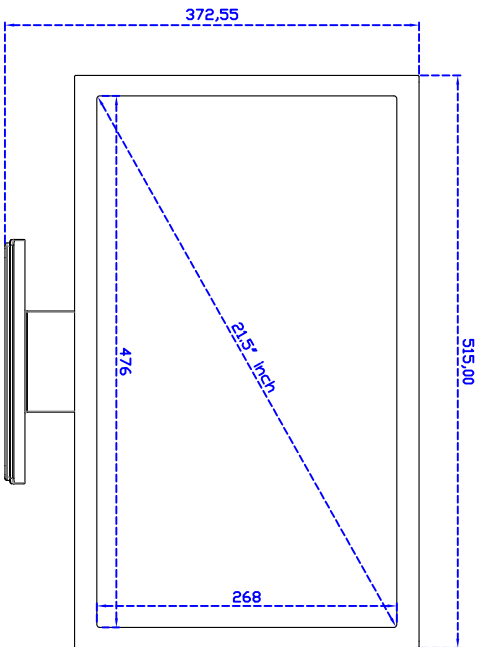

21.5" Desktop Touch Monitor.

AIM-TMxxxxx215-R05wv