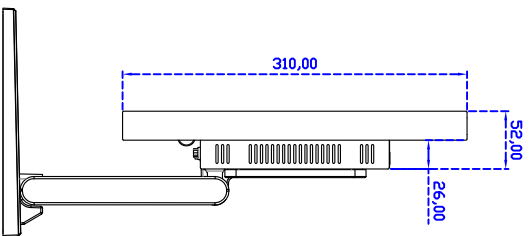

21.5" Desktop Touch Monitor.

AIM-TMxxxx215-R05WA