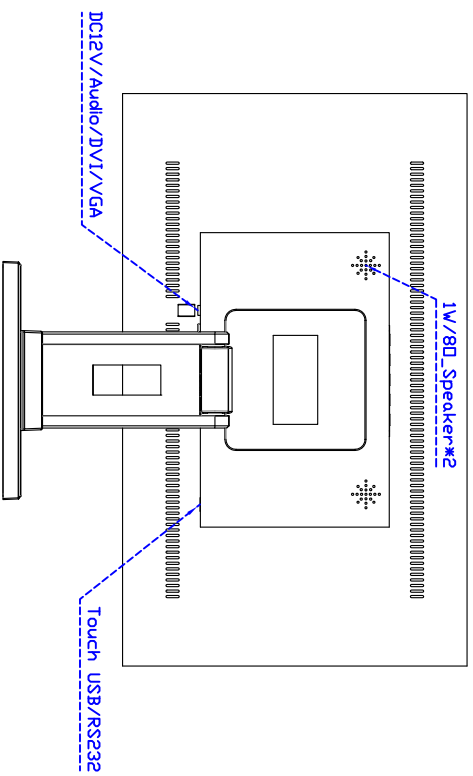

21.5" Desktop Touch Monitor.

AIM-TMxxxx215-R05WA