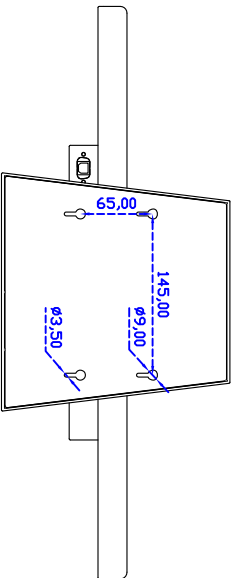

21.5" Desktop Touch Monitor.

AIM-TMxxxx215-R05WA