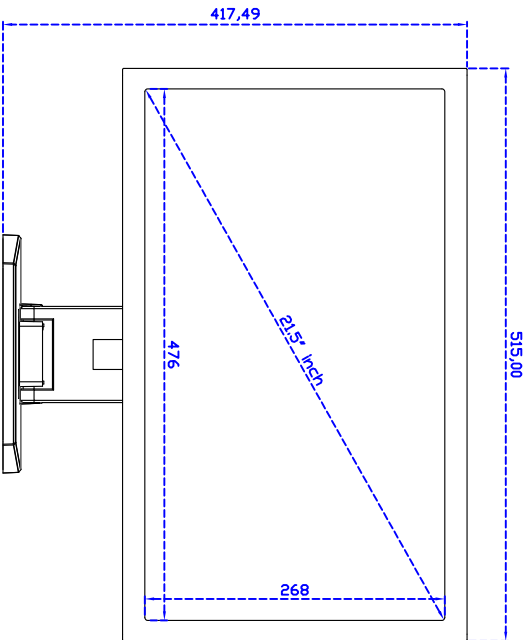

21.5" Desktop Touch Monitor.

AIM-TMxxxx215-R05WA