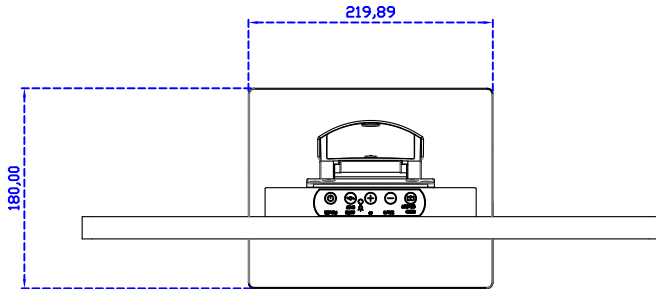

AIM-TMPCT215-R23W Y

3 Year Warranty
LCD Panel 1 Year

21,5" Embedded Touch Monitor.
(Open Frame)

AIM-TM0PPCT215-R23W

21.5" Desktop Touch Monitor.
(POS Stand)

AIM-TMPCT215-R23W V

21.5" Desktop Touch Monitor.
(Ergonomic Stand)