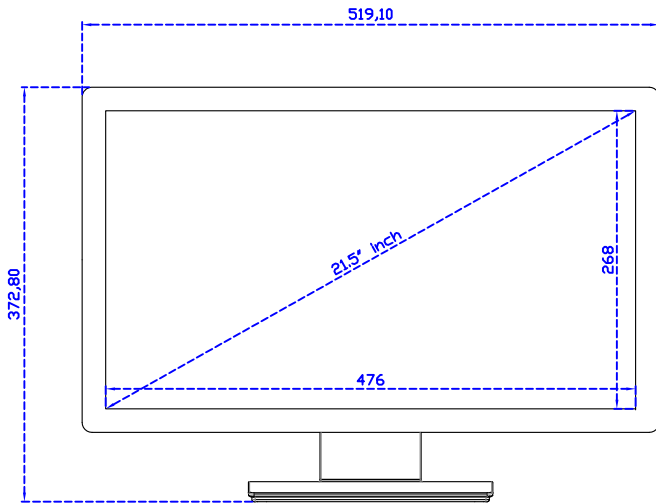

21.5" True Flat Projected capacitive Multi-Touch Monitor

Display Specifications :

| | |
|-----------------------|--|
| Active Area | 476 × 268 mm |
| Pixel Pitch | 0.24795 × 0.24795 mm |
| Brightness | 500 cd/m ² |
| Contrast Ratio | 1000 : 1 |
| Resolution | 1920 x 1080 (Full HD) |
| Viewing Angle | L/R178° ; U/D178° |
| Response Time | 14ms (Tr + Tf) |
| Display Colors | 16.7M |
| Display Modes | 640×480 ; 800×600 ; 1024×768 ; 1280×720 ; 1280×800 ; 1280×1024 ; 1360×768 ; 1440×900 ; 1680×1050 ; 1920×1080 |
| Signal input | VGA ; Audio ; DVI |
| Speaker | 1W (8Ω) × 2 |
| OSD Keyboard | ⊙Power ⊙Auto adjust ⊕+ ⊖- ⊙Menu |
| Power Source | DC 12V (DC Jack Φ2.1mm) |
| Power Consumption | ≤26w |
| Storage 、 Operation | -20~60°C ; 0~50°C |
| VESA | 75×75 ; 100×100 mm |
| Casing Colors | Black (OEM other colors) |
| Casing Size 、 Weight | 519.1 × 310.5 × 46 mm ; 4.9 kg (W×H×D) (Without Stand) |
| Carton 、 gross weight | 700 × 390 × 170 mm ; 6.4 kg (W×H×D) |
| Accessory | VGA cable / Audio cable / AC90~260V Adapter / Power cable / USB or RS232 cable / Cleaning wipes / Driver Disk ※DVI cable (Optional) |

AIM-TMPCT215-R23W Y

3 Year Warranty
LCD Panel 1 Year

21,5" Embedded Touch Monitor.
(Open Frame)

AIM-TM0PPCT215-R23W

21.5" Desktop Touch Monitor.
(POS Stand)

AIM-TMPCT215-R23W V

21.5" Desktop Touch Monitor.
(Ergonomic Stand)