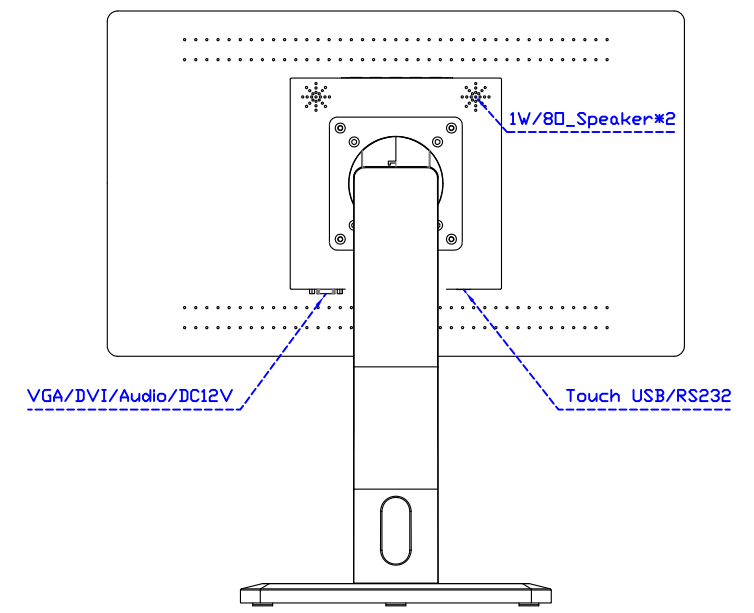

AIM-TMPCT215-R23W Y

3 Year Warranty
LCD Panel 1 Year

21,5" Embedded Touch Monitor.
(Open Frame)

AIM-TM0PPCT215-R23W

21.5" Desktop Touch Monitor.
(POS Stand)

AIM-TMPCT215-R23W V

21.5" Desktop Touch Monitor.
(Ergonomic Stand)