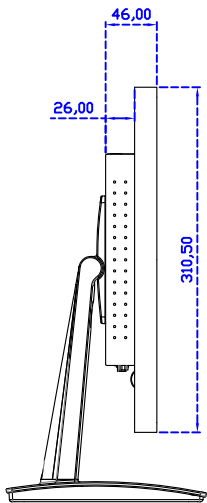

21.5" True Flat Projected capacitive Multi-Touch Monitor

Display Specifications :

| | |
|-----------------------|--|
| Active Area | 476 × 268 mm |
| Pixel Pitch | 0.24795 × 0.24795 mm |
| Brightness | 500 cd/m ² |
| Contrast Ratio | 1000 : 1 |
| Resolution | 1920 x 1080 (Full HD) |
| Viewing Angle | L/R178° ; U/D178° |
| Response Time | 14ms (Tr + Tf) |
| Display Colors | 16.7M |
| Display Modes | 640×480 ; 800×600 ; 1024×768 ; 1280×720 ; 1280×800 ; 1280×1024 ; 1360×768 ; 1440×900 ; 1680×1050 ; 1920×1080 |
| Signal input | VGA ; Audio ; DVI |
| Speaker | 1W (8Ω) × 2 |
| OSD Keyboard | ⊙Power ⊙Auto adjust ⊕+ ⊖- ⊙Menu |
| Power Source | DC 12V (DC Jack Φ2.1mm) |
| Power Consumption | ≤26w |
| Storage 、 Operation | -20~60°C ; 0~50°C |
| VESA | 75×75 ; 100×100 mm |
| Casing Colors | Black (OEM other colors) |
| Casing Size 、 Weight | 519.1 × 310.5 × 46 mm ; 4.9 kg (W×H×D) (Without Stand) |
| Carton 、 gross weight | 700 × 390 × 170 mm ; 6.4 kg (W×H×D) |
| Accessory | VGA cable / Audio cable / AC90~260V Adapter / Power cable / USB or RS232 cable / Cleaning wipes / Driver Disk ※DVI cable (Optional) |

AIM-TMPCT215-R23W Y

3 Year Warranty
LCD Panel 1 Year

21,5" Embedded Touch Monitor.
(Open Frame)

AIM-TM0PPCT215-R23W

21.5" Desktop Touch Monitor.
(POS Stand)

AIM-TMPCT215-R23W V

21.5" Desktop Touch Monitor.
(Ergonomic Stand)