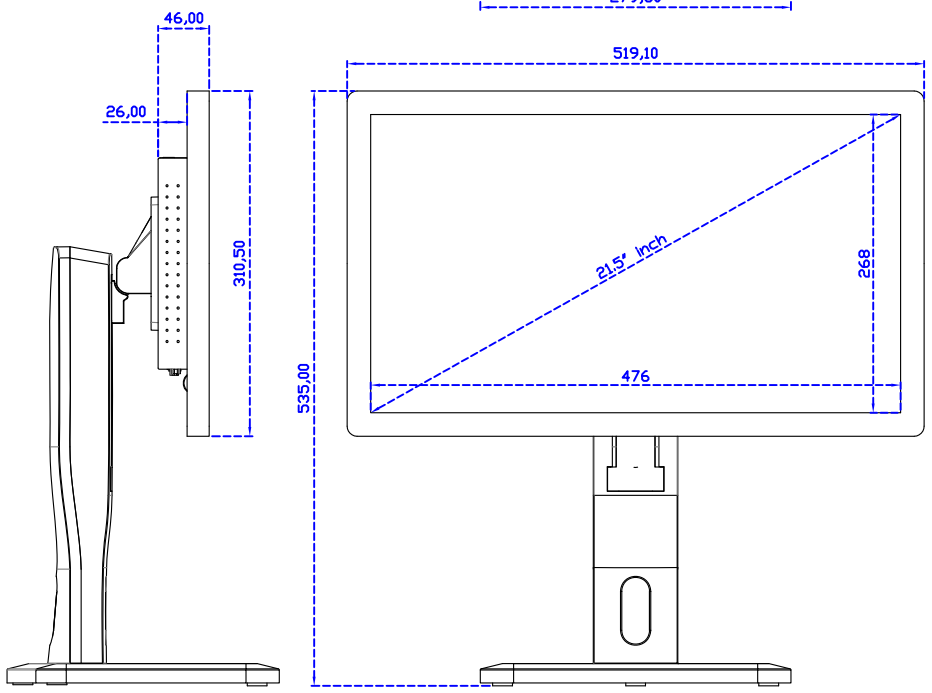

AIM-TMPCT215-R23W Y

3 Year Warranty
LCD Panel 1 Year

21,5" Embedded Touch Monitor.
(Open Frame)

AIM-TM0PPCT215-R23W

21.5" Desktop Touch Monitor.
(POS Stand)

AIM-TMPCT215-R23W V

21.5" Desktop Touch Monitor.
(Ergonomic Stand)