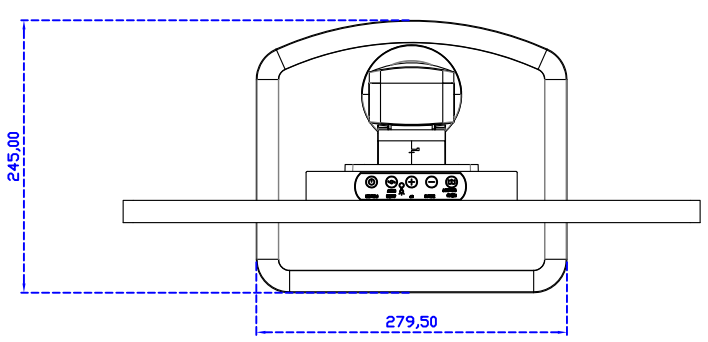

AIM-TMPCT215-R23W Y

3 Year Warranty
LCD Panel 1 Year

21,5" Embedded Touch Monitor.
(Open Frame)

AIM-TM0PPCT215-R23W

21.5" Desktop Touch Monitor.
(POS Stand)

AIM-TMPCT215-R23W V

21.5" Desktop Touch Monitor.
(Ergonomic Stand)