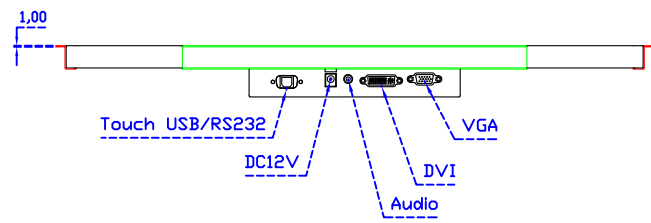

Software Feature :

| | |
|-------------------|---|
| Draw Test | Position and linearity verification |
| Controller | Support multiple controller |
| Languages | English · Simple Chinese · Traditional Chinese · Japanese · French · German · Spanish · Korean · Arabic · Czech · Danish · Dutch · Greek · Hungarian · Italian · Norwegian · Russian · Polish · Portuguese · Slovenian · Swedish · Thai · Turkish |
| Mouse Emulator | Right / left button emulation. Auto Right / left Click (PDA function) |
| Touch Style | Drawing a Mode · button a Mode · Touch Off/ on Switch |
| Double Click | Configurable double click speed · Configurable double click area |
| Sound Modes | No sound · Touch down · Touch up |
| Display Support | display rotation · Support multiple monitors |
| Division Pattern | Support two halves and four parts with touch function, you can also create your own division patterns. |
| Settings: | |
| Edge compensation | Support edge compensation and you can also add your own numbers for it. |
| Support O.S | All Windows-32/64bit O.S Android ; Linux ; MAC |

AIM-TMPCT215-R23W Y

3 Year Warranty
LCD Panel 1 Year

21,5" Embedded Touch Monitor.
(Open Frame)

AIM-TM0PPCT215-R23W

21.5" Desktop Touch Monitor.
(POS Stand)

AIM-TMPCT215-R23W V

21.5" Desktop Touch Monitor.
(Ergonomic Stand)