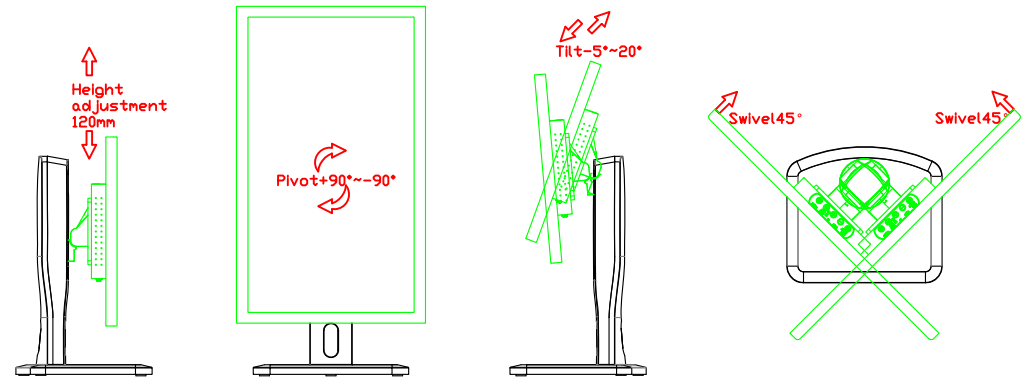

AIM-TMPCT215-R23W Y

3 Year Warranty
LCD Panel 1 Year

21,5" Embedded Touch Monitor.
(Open Frame)

AIM-TM0PPCT215-R23W

21.5" Desktop Touch Monitor.
(POS Stand)

AIM-TMPCT215-R23W V

21.5" Desktop Touch Monitor.
(Ergonomic Stand)