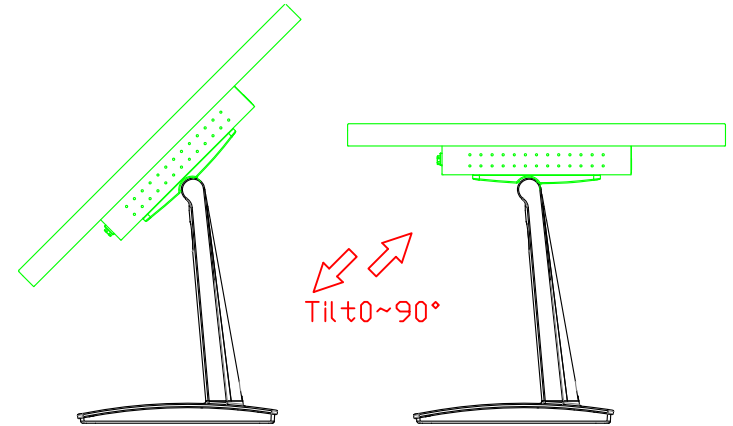

AIM-TMPCT215-R23W Y

3 Year Warranty
LCD Panel 1 Year

21,5" Embedded Touch Monitor.
(Open Frame)

AIM-TM0PPCT215-R23W

21.5" Desktop Touch Monitor.
(POS Stand)

AIM-TMPCT215-R23W V

21.5" Desktop Touch Monitor.
(Ergonomic Stand)