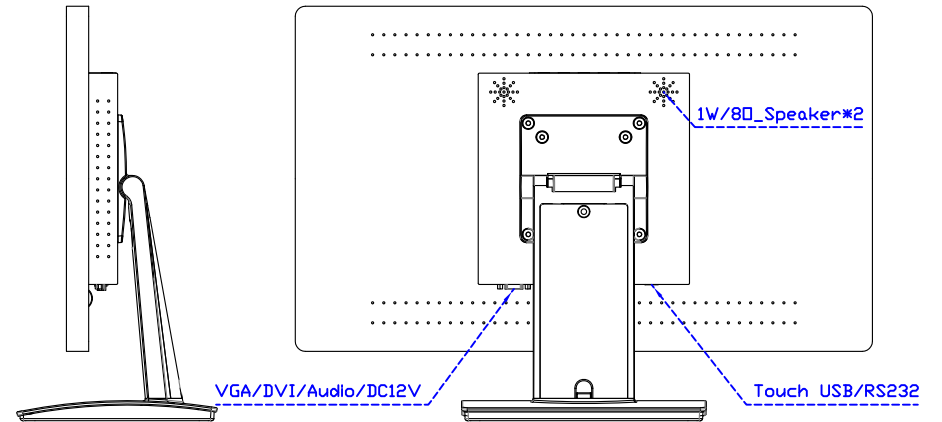

AIM-TMPCT215-R23W Y

3 Year Warranty
LCD Panel 1 Year

21,5" Embedded Touch Monitor.
(Open Frame)

AIM-TM0PPCT215-R23W

21.5" Desktop Touch Monitor.
(POS Stand)

AIM-TMPCT215-R23W V

21.5" Desktop Touch Monitor.
(Ergonomic Stand)