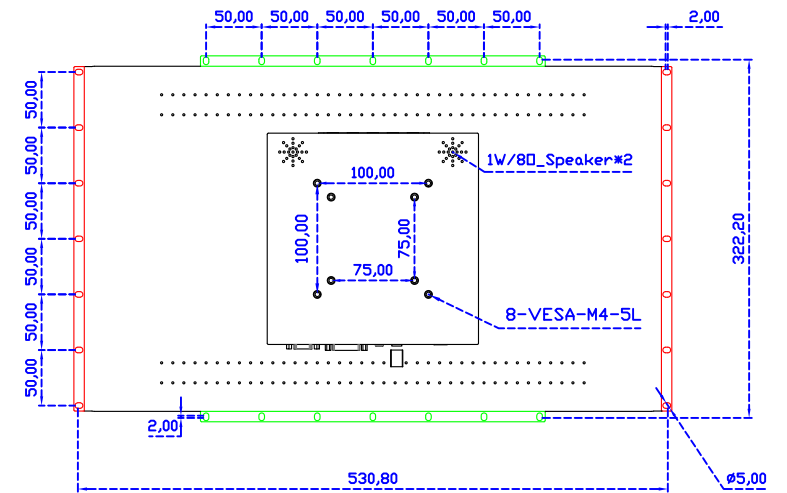

21,5" Embedded Touch Monitor.
(Open Frame)

AIM-TM0PPCT215-R23W