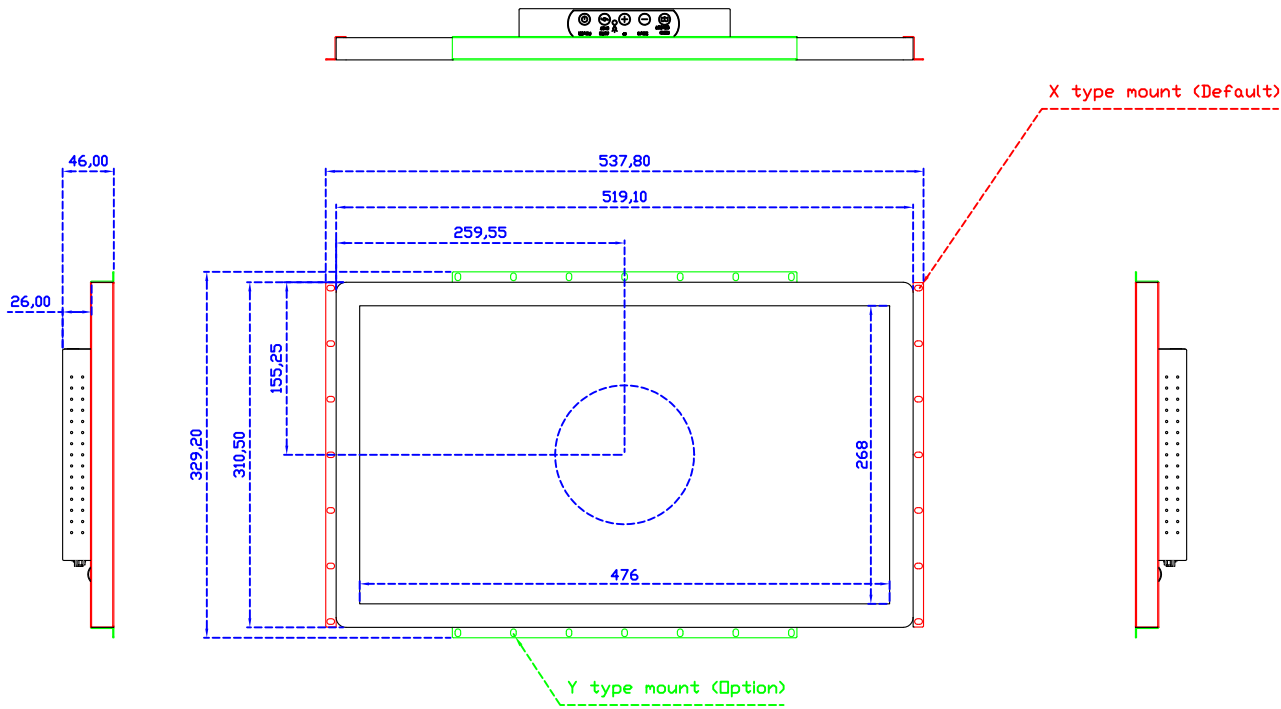

21,5" Embedded Touch Monitor.
(Open Frame)

AIM-TM0PPCT215-R23W