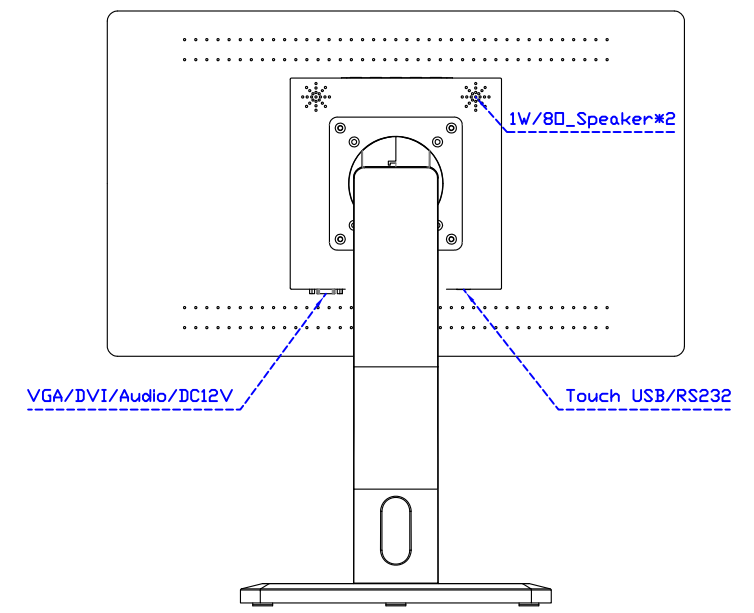

AIM-TMPCT215-R23W Y

3 Year Warranty
LCD Panel 1 Year

21.5" Embedded Touch Monitor.
(Open Frame)

AIM-TM0PPCT215-R23W

21.5" Desktop Touch Monitor.
(POS Stand)

AIM-TMPCT215-R23W V

21.5" Desktop Touch Monitor.
(Ergonomic Stand)