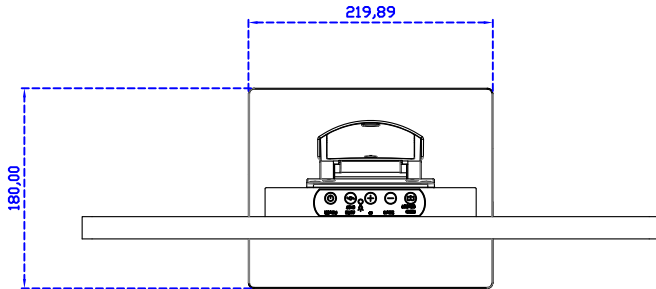

AIM-TMPCT215-R23W Y

3 Year Warranty
LCD Panel 1 Year

21.5" Embedded Touch Monitor.
(Open Frame)

AIM-TM0PPCT215-R23W

21.5" Desktop Touch Monitor.
(POS Stand)

AIM-TMPCT215-R23W V

21.5" Desktop Touch Monitor.
(Ergonomic Stand)