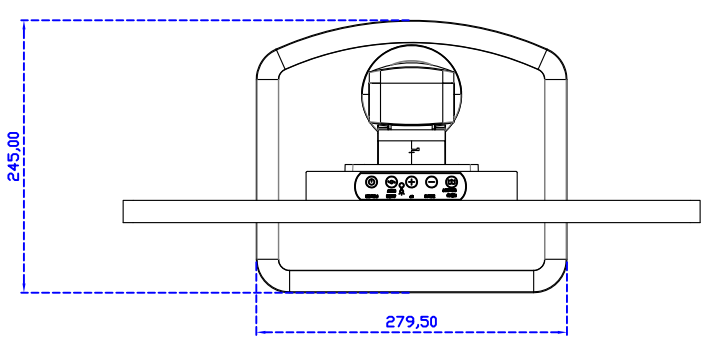

AIM-TMPCT215-R23W Y

3 Year Warranty
LCD Panel 1 Year

21.5" Embedded Touch Monitor.
(Open Frame)

AIM-TM0PPCT215-R23W

21.5" Desktop Touch Monitor.
(POS Stand)

AIM-TMPCT215-R23W V

21.5" Desktop Touch Monitor.
(Ergonomic Stand)