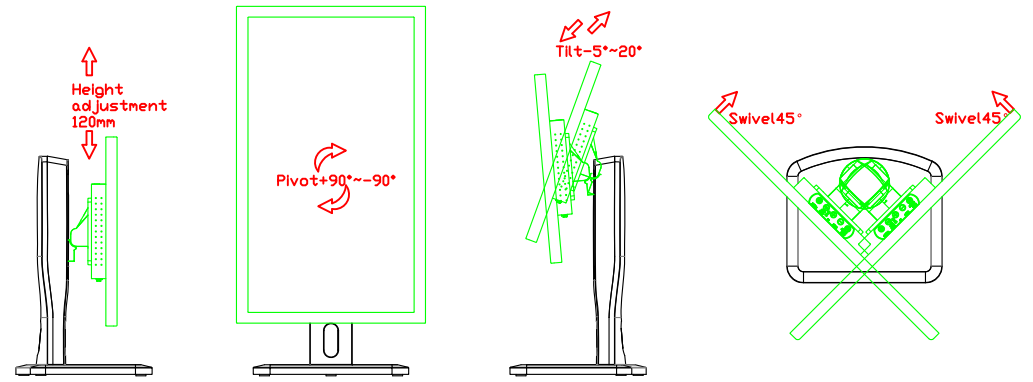

AIM-TMPCT215-R23W Y

3 Year Warranty
LCD Panel 1 Year

21.5" Embedded Touch Monitor.
(Open Frame)

AIM-TM0PPCT215-R23W

21.5" Desktop Touch Monitor.
(POS Stand)

AIM-TMPCT215-R23W V

21.5" Desktop Touch Monitor.
(Ergonomic Stand)