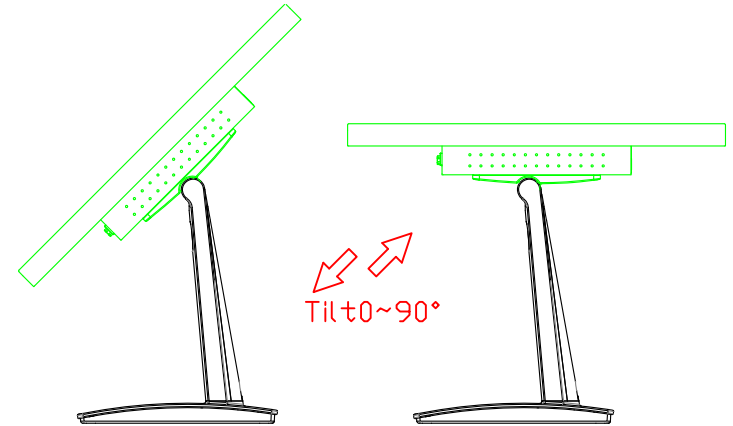

AIM-TMPCT215-R23W Y

3 Year Warranty
LCD Panel 1 Year

21.5" Embedded Touch Monitor.
(Open Frame)

AIM-TM0PPCT215-R23W

21.5" Desktop Touch Monitor.
(POS Stand)

AIM-TMPCT215-R23W V

21.5" Desktop Touch Monitor.
(Ergonomic Stand)