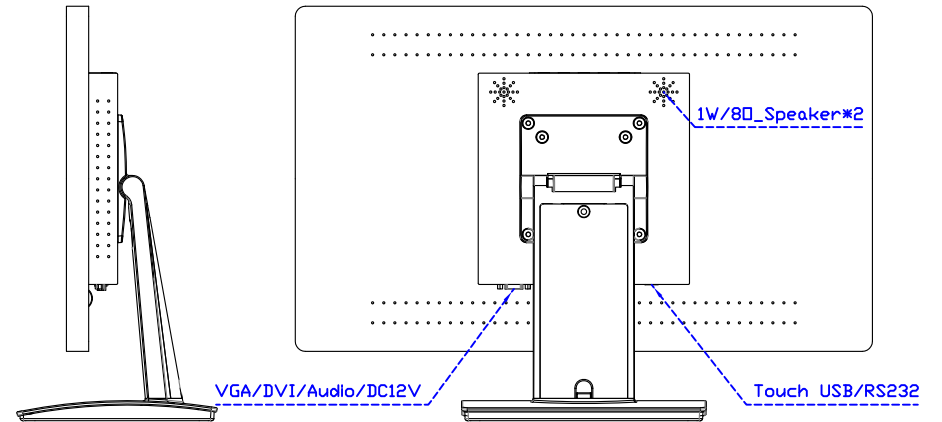

AIM-TMPCT215-R23W Y

3 Year Warranty
LCD Panel 1 Year

21.5" Embedded Touch Monitor.
(Open Frame)

AIM-TM0PPCT215-R23W

21.5" Desktop Touch Monitor.
(POS Stand)

AIM-TMPCT215-R23W V

21.5" Desktop Touch Monitor.
(Ergonomic Stand)