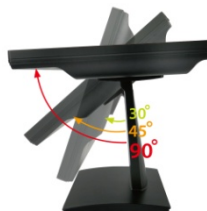

21.5" inch Touch Monitor "POS-styler" (Pure Flat Project capacitive Multi-Touch)

Display Specifications :

Active Area	476 × 268 mm
Pixel Pitch	0.24825 × 0.24825 mm
Brightness	250 cd/m²
Contrast Ratio	3000 : 1
Resolution	1920 × 1080 (Full HD)
Viewing Angle	L/R 178° ; U/D 178°
Response Time	18 ms (Tr + Tf)
Display Colors	16.7M
Display Modes	640×480 ; 800×600 ; 1024×768 ; 1280×720 ; 1280×800 ; 1280×1024 ; 1366×768 ; 1440×900 ; 1680×1050 ; 1920×1080
Signal input	VGA ; Audio ; DVI
Mini-Audio out	1W (8Ω) ×2
OSD Keyboard	⊙ Menu/Select ⊙ - ⊙ + ⊙ Auto/Exit ⊙ Power
Power Source	DC 12V ; ≤19 w ; Standby ≤1w
Power Consumption	
Storage	-20~60°C ; 0~50°C
Operation	
VESA	75×75 or 100×100 mm
Casing Colors	Black
Casing Size	519.1 × 310.5 × 46 mm ; 6kg (W×H×D)
Weight	
Carton	700 × 390 × 170 mm ; 7.5kg (W×H×D)
gross weight