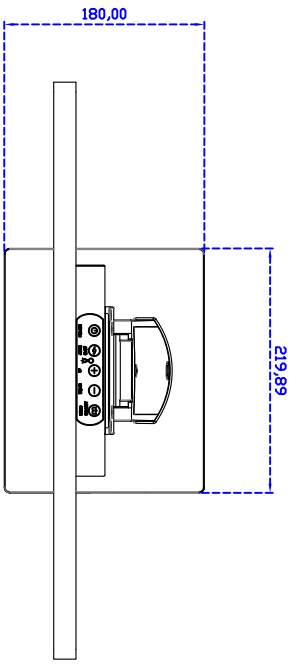

21.5" Desktop Touch Monitor.

AIM-TMPCT215-R23WV