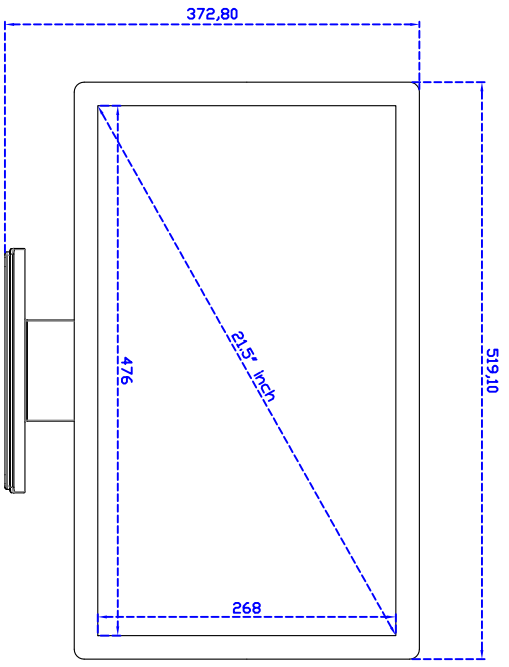

21.5" Desktop Touch Monitor.

AIM-TMPCT215-R23WV