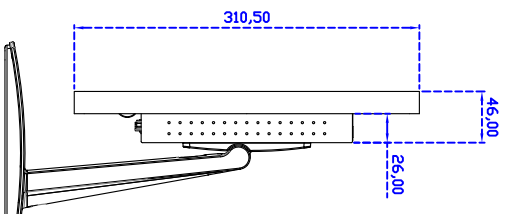

21.5" Desktop Touch Monitor.

AIM-TMPCT215-R23WV