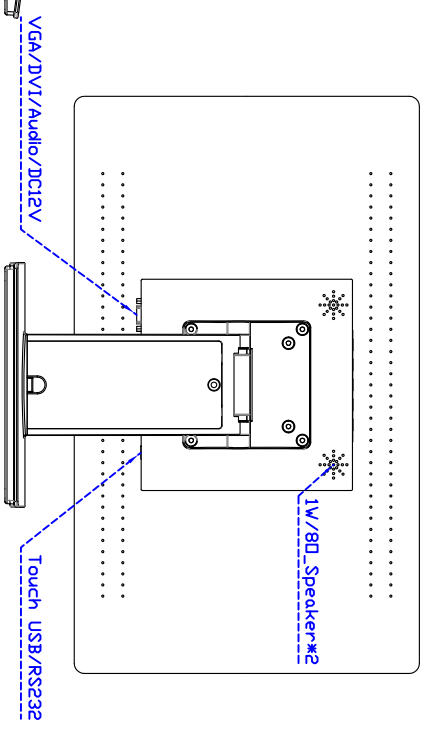

21.5" Desktop Touch Monitor.

AIM-TMPCT215-R23WV