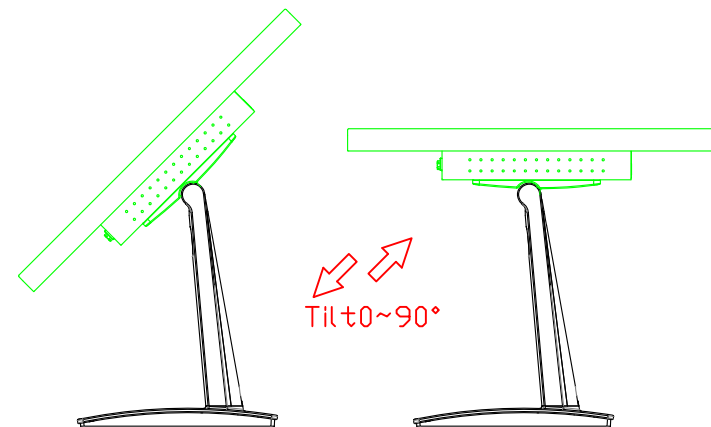

AIM-TMPCT215-R17W V

AIM-TMPCT215-R17W Y

3 Year Warranty
LCD Panel 1 Year

21.5" Touch Monitor.
 (Support DPS system)
 (VESA Mount)

AIM-TMPCT215-R17W

21.5" Embedded Touch Monitor.
 (Support OPS system)
 (Open Frame)

AIM-TMOPPCT215-R17W

21.5" Desktop Touch Monitor.
 (Support DPS system)
 (PDS Stand)

AIM-TMPCT215-R17W V

21.5" Desktop Touch Monitor.
 (Support OPS system)
 (Ergonomic Stand)

AIM-TMPCT215-R17W Y