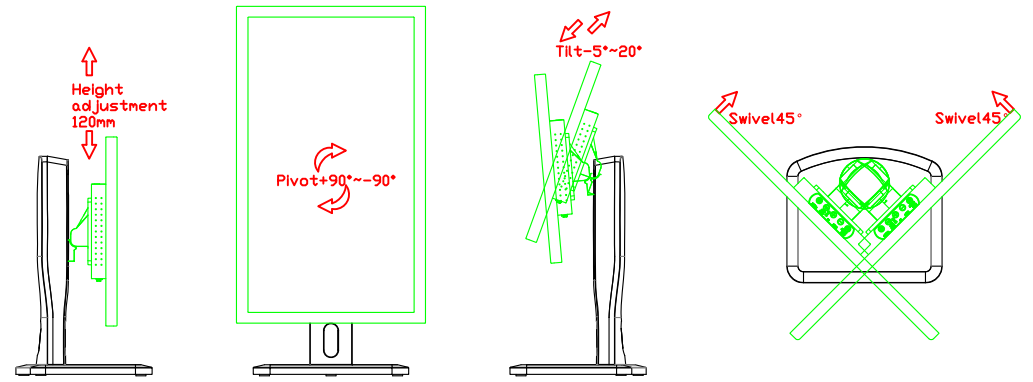

AIM-TMPCT215-R17W V

AIM-TMPCT215-R17W Y

3 Year Warranty
LCD Panel 1 Year

21.5" Touch Monitor.
 (Support DPS system)
 (VESA Mount)

AIM-TMPCT215-R17W

21.5" Embedded Touch Monitor.
 (Support OPS system)
 (Open Frame)

AIM-TMOPPCT215-R17W

21.5" Desktop Touch Monitor.
 (Support DPS system)
 (PDS Stand)

AIM-TMPCT215-R17W V

21.5" Desktop Touch Monitor.
 (Support OPS system)
 (Ergonomic Stand)

AIM-TMPCT215-R17W Y