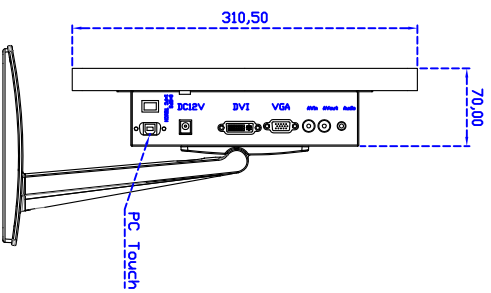

Touch Feature :

Input Method	Capacitive stylus, Finger
Linearity	≤2.5mm
Surface	≥7H
Life Time	Unlimited
Application	Writing and Signature Capture Capability
PC Link	USB

Software Feature :

Draw Test	Position and linearity verification
Controller	Support multiple controllers
Languages	English · Simple Chinese · Traditional Chinese · Japanese · French · German · Spanish · Korean · Arabic · Czech · Danish · Dutch · Greek · Hungarian · Italian · Norwegian · Russian · Polish · Portuguese · Slovenian · Swedish · Thai · Turkish
Mouse Emulator	Right / left button emulation. Auto Right / left Click (PDA function)
Touch Style	Drawing a Mode · button a Mode · Touch Off/ on Switch
Double Click	Configurable double click speed · Configurable double click area
Sound Modes	No sound · Touch down · Touch up
Display Support	display rotation · Support multiple monitors
Division Pattern	Support two halves and four parts with touch function, you can also create your own division patterns.
Settings:	
Edge compensation	Support edge compensation and you can also add your own numbers for it.
Support O.S	All Windows-32 bit O.S Windows7-8-10 ; XP-64 bit O.S Android ; A I I i n u x : MAC

Order information :

AIM-TMPCT215-R17W :	【VGA/DVI/AUDIO/AV/OPS/USB-TOUCH】
Accessory	VGA Cable/AC90~260V Adapter/Power Cable/Audio Cable/USB Cable/Cleaning wipes/Driver Disk
	※DVI Cable(Optional)

3 Year Warranty
LCD Panel 1 Year