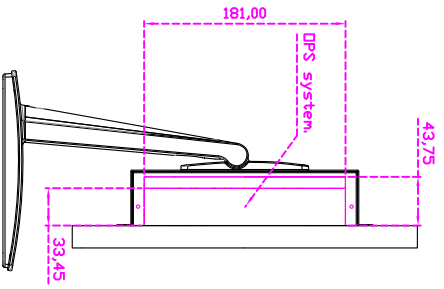

21.5" Desktop Touch Monitor,
(Support DPS system)

AIM-TMPCT215-R17WV