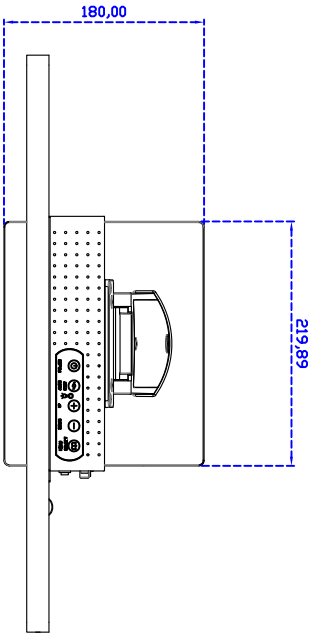

21.5" Desktop Touch Monitor,
(Support DPS system)

AIM-TMPCT215-R17WV