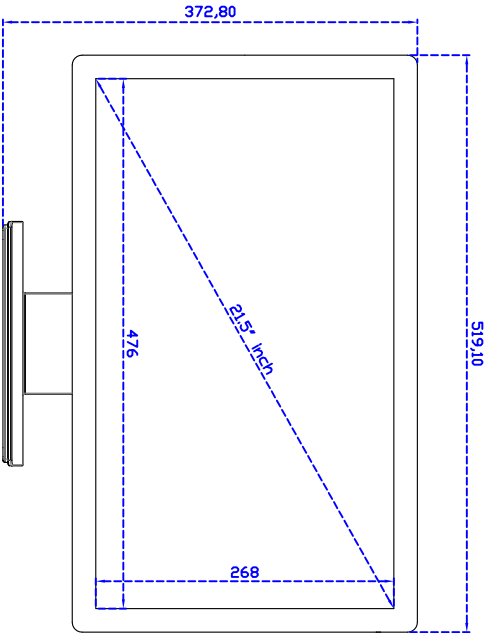

21.5" inch Touch Monitor "OPS system for Intel standard" (Projected capacitive Multi-Touch)

Display Specifications :

Active Area	476 × 268 mm
Pixel Pitch	0.24825 × 0.24825 mm
Brightness	250 cd/m ²
Contrast Ratio	3000 : 1
Resolution	1920 × 1080 (Full HD)
Viewing Angle	L/R 178° ; U/D 178°
Response Time	18 ms (Tr + Tf)
Display Colors	16.7M
Display Modes	640×480 ; 800×600 ; 1024×768 ; 1280×720 ; 1280×800 ; 1366×768 ; 1440×900 ; 1680×1050 ; 1920×1080
Signal input	VGA ; DVI ; Audio ; AV ; OPS
Mini-Audio out	1W (8Ω) × 2
OSD Keyboard	⊙Menu/Select ⊙- ⊙+ ⊙Auto/Exit ⊙Power
Power Source	DC 12V ; ≤19w ; standby ≤1w
Power Consumption	
Storage	-20~60°C ; 0~50°C
Operation	
VESA	100×100 or 200×100 mm
Casing Colors	Black
Casing Size	519.1 × 310.5 × 70 mm ; 6.6kg (W×H×D)
Weight	
Carton	670 × 400 × 170 mm ; 9kg (W×H×D)
gross weight	

21.5" Desktop Touch Monitor,
(Support DPS system)

AIM-TMPCT215-R17WV