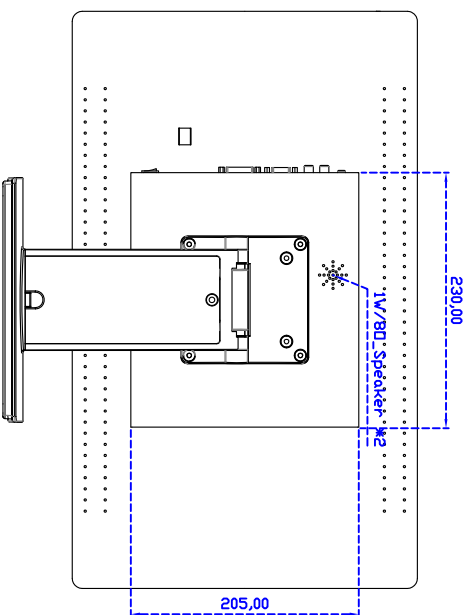

Touch Feature :

Input Method	Capacitive stylus, Finger
Linearity	≤2.5mm
Surface	≥7H
Life Time	Unlimited
Application	Writing and Signature Capture Capability
PC Link	USB

Software Feature :

Draw Test	Position and linearity verification
Controller	Support multiple controllers
Languages	English · Simple Chinese · Traditional Chinese · Japanese · French · German · Spanish · Korean · Arabic · Czech · Danish · Dutch · Greek · Hungarian · Italian · Norwegian · Russian · Polish · Portuguese · Slovenian · Swedish · Thai · Turkish
Mouse Emulator	Right / left button emulation. Auto Right / left Click (PDA function)
Touch Style	Drawing a Mode · button a Mode · Touch Off/ on Switch
Double Click	Configurable double click speed · Configurable double click area
Sound Modes	No sound · Touch down · Touch up
Display Support	display rotation · Support multiple monitors
Division Pattern	Support two halves and four parts with touch function, you can also create your own division patterns.
Settings:	
Edge compensation	Support edge compensation and you can also add your own numbers for it.
Support O.S	All Windows-32 bit O.S Windows7-8-10 ; XP-64 bit O.S Android ; A I I i n u x : MAC

Order information :

AIM-TMPCT215-R17W :	【VGA/DVI/AUDIO/AV/OPS/USB-TOUCH】
Accessory	VGA Cable/AC90~260V Adapter/Power Cable/Audio Cable/USB Cable/Cleaning wipes/Driver Disk
	※DVI Cable(Optional)

3 Year Warranty
LCD Panel 1 Year