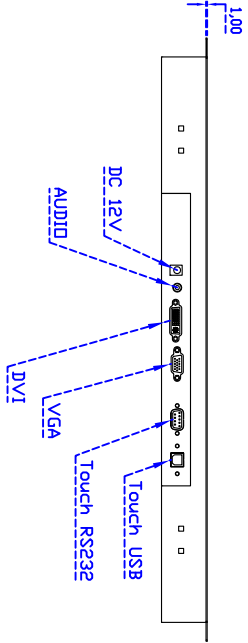

Software Feature :

| | |
|-------------------------------------|---|
| Draw Test | Position and linearity verification |
| Controller | Support multiple controllers |
| Languages | English 、 Simple Chinese 、 Traditional Chinese 、 Japanese 、 French 、 German 、 Spanish 、 Korean 、 Arabic 、 Czech 、 Danish 、 Dutch 、 Greek 、 Hungarian 、 Italian 、 Norwegian 、 Russian 、 Polish 、 Portuguese 、 Slovenian 、 Swedish 、 Thai 、 Turkish |
| Mouse Emulator | Right / left button emulation. Auto Right / left Click (PDA function) |
| Touch Style | Drawing a Mode 、 button a Mode 、 Touch Off/ on Switch |
| Double Click | Configurable double click speed 、 Configurable double click area |
| Sound Modes | No sound 、 Touch down 、 Touch up |
| Display Support | display rotation 、 Support multiple monitors |
| Division Pattern Settings: | Support two halves and four parts with touch function, you can also create your own division patterns. |
| Edge compensation Support O.S | Support edge compensation and you can also add your own numbers for it. All Windows-32 bit O.S Windows7-8-10 : XP-64 bit O.S Android : All Linux : MAC |

Order information :

| | | | |
|------------------------|---|------------------------|-----------------------------|
| AIM-TMOPPCTU215-R21W : | 【VGA/DVI/AUDIO/USB-TOUCH】 | AIM-TMOPPCTU215-R22W : | 【VGA/DVI/AUDIO/RS232-TOUCH】 |
| Accessory | VGA Cable/AC90~260V Adapter/Power Cable/Audio Cable/USB or RS232 Cable/Cleaning wipes/Driver Disk | | |
| | ※DVI Cable(Optional) | | |

21.5" Embedded Touch Monitor.

AIM-TMOPxxxx215-R21W