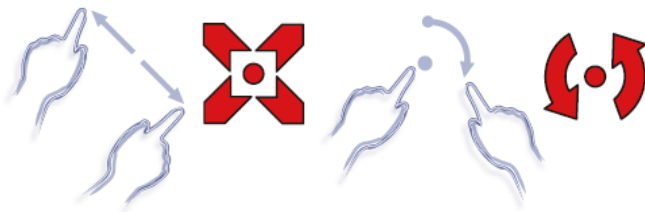

21.5" inch Embedded Touch Monitor (Projected capacitive Multi-Touch)

Products application :

- POS Terminal
- Industrial PC
- Kiosk
- Gaming
- Medical apparatus
- Personal computer
- Mobile GPS
- Office automation
- Security system of the house
- Car-mounted amusement
- Military equipment
- Communicate

Touch Feature :

| | |
|--------------|--|
| Input Method | Capacitive stylus, Finger |
| Linearity | ≤2.5mm |
| Surface | ≥7H |
| Life Time | Unlimited |
| Application | Writing and Signature Capture Capability |
| PC Link | USB or RS232(Single-Touch) |