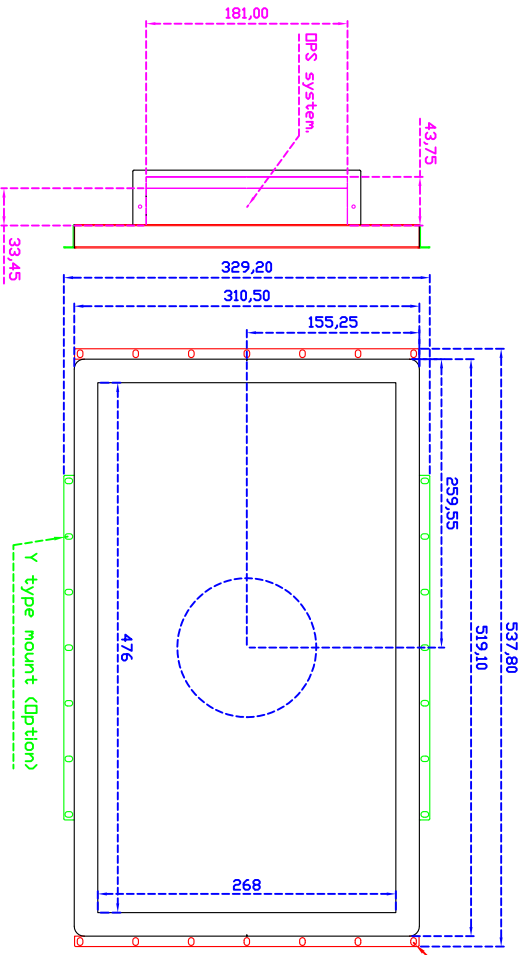

21.5" inch Embedded Touch Monitor "OPS system for Intel standard" (Projected capacitive Multi-Touch)

Display Specifications :

Active Area	476 × 268 mm
Pixel Pitch	0.24825 × 0.24825 mm
Brightness	250 cd/m ²
Contrast Ratio	3000 : 1
Resolution	1920 x 1080 (Full HD)
Viewing Angle	L/R 178° ; U/D 178°
Response Time	18 ms (Tr + Tf)
Display Colors	16.7M
Display Modes	640×480 ; 800×600 ; 1024×768 ; 1280×720 ; 1280×800 ; 1366×768 ; 1440×900 ; 1680×1050 ; 1920×1080
Signal input	VGA ; DVI ; Audio ; AV ; OPS
Mini-Audio out	1W (8Ω) × 2
OSD Keyboard	⊙Menu/Select ⊙- ⊙+ ⊙Auto/Exit ⊙Power
Power Source	DC 12V ; ≤19w ; standby ≤1w
Power Consumption	
Storage	-20~60°C ; 0~50°C
Operation	
VESA	100×100 or 200×100 mm
Casing Colors	Black
Casing Size	537.8 × 310.5 × 70 mm ; 5.5kg (W×H×D)
Weight	
Carton	670 × 400 × 170 mm ; 7.9kg (W×H×D)
gross weight	

X type mount (Default)

21.5" Embedded Touch Monitor.
 (Support DPS system)
 AIM-TMPPCT215-R17W