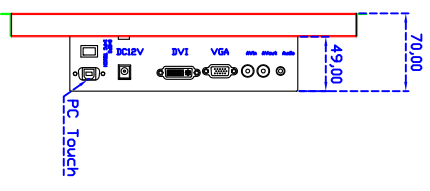

Touch Feature :

Input Method	Capacitive stylus, Finger
Linearity	≤2.5mm
Surface	≥7H
Life Time	Unlimited
Application	Writing and Signature Capture Capability
PC Link	USB

Software Feature :

Draw Test Controller Languages	Position and linearity verification Support multiple controllers English · Simple Chinese · Traditional Chinese · Japanese · French · German · Spanish · Korean · Arabic · Czech · Danish · Dutch · Greek · Hungarian · Italian · Norwegian · Russian · Polish · Portuguese · Slovenian · Swedish · Thai · Turkish
Mouse Emulator	Right / left button emulation. Auto Right / left Click (PDA function)
Touch Style	Drawing a Mode · button a Mode · Touch Off/ on Switch
Double Click	Configurable double click speed · Configurable double click area
Sound Modes	No sound · Touch down · Touch up
Display Support	display rotation · Support multiple monitors
Division Pattern Settings:	Support two halves and four parts with touch function, you can also create your own division patterns.
Edge compensation	Support edge compensation and you can also add your own numbers for it.
Support O.S	All Windows-32 bit O.S Windows7-8-10 : XP-64 bit O.S Andriod : A I I I inix : MAC

Order information :

AIM-TMOPPCT215-R17W : 【VGA/DVI/AUDIO/AV/OPS/USB-TOUCH】
 Accessory VGA Cable/AC90~260V Adapter/Power Cable/Audio Cable/USB Cable/Cleaning wipes/Driver Disk
 ※DVI Cable(Optional)

3 Year Warrenty
LCD Panel 1 Year