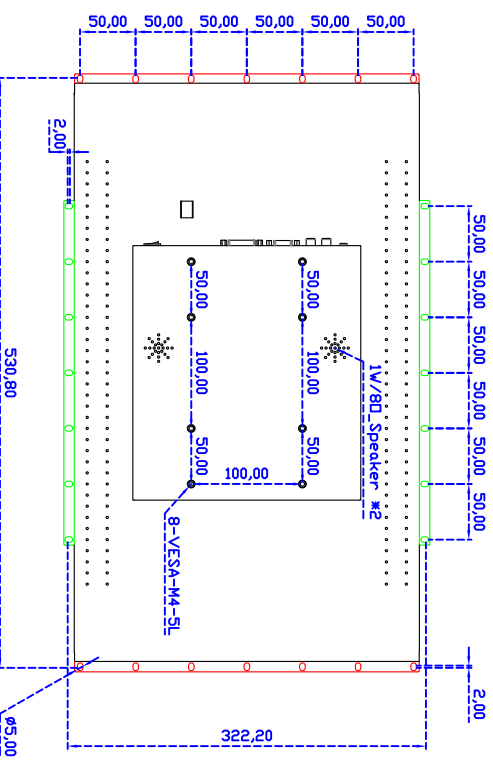

21.5" inch Embedded Touch Monitor "OPS system for Intel standard" (Projected capacitive Multi-Touch)

Display Specifications :

Active Area	476 × 268 mm
Pixel Pitch	0.24825 × 0.24825 mm
Brightness	250 cd/m ²
Contrast Ratio	3000 : 1
Resolution	1920 x 1080 (Full HD)
Viewing Angle	L/R 178° ; U/D 178°
Response Time	18 ms (Tr + Tf)
Display Colors	16.7M
Display Modes	640×480 ; 800×600 ; 1024×768 ; 1280×720 ; 1280×800 ; 1366×768 ; 1440×900 ; 1680×1050 ; 1920×1080
Signal input	VGA ; DVI ; Audio ; AV ; OPS
Mini-Audio out	1W (8Ω) × 2
OSD Keyboard	⊙Menu/Select ⊙- ⊙+ ⊙Auto/Exit ⊙Power
Power Source	DC 12V ; ≤19w ; standby ≤1w
Power Consumption	
Storage	-20~60°C ; 0~50°C
Operation	
VESA	100×100 or 200×100 mm
Casing Colors	Black
Casing Size	537.8 × 310.5 × 70 mm ; 5.5kg (W×H×D)
Weight	
Carton	670 × 400 × 170 mm ; 7.9kg (W×H×D)
gross weight	

Order information :

AIM-TMOPPCT215-R17W : 【VGA/DVI/AUDIO/AV/OPS/USB-TOUCH】
 Accessory VGA Cable/AC90~260V Adapter/Power Cable/Audio Cable/USB Cable/Cleaning wipes/Driver Disk
 ※DVI Cable(Optional)

3 Year Warrenty
LCD Panel 1 Year

X type mount (Default)

21.5" Embedded Touch Monitor.
 (Support DPS system)
 AIM-TMPPCT215-R17W