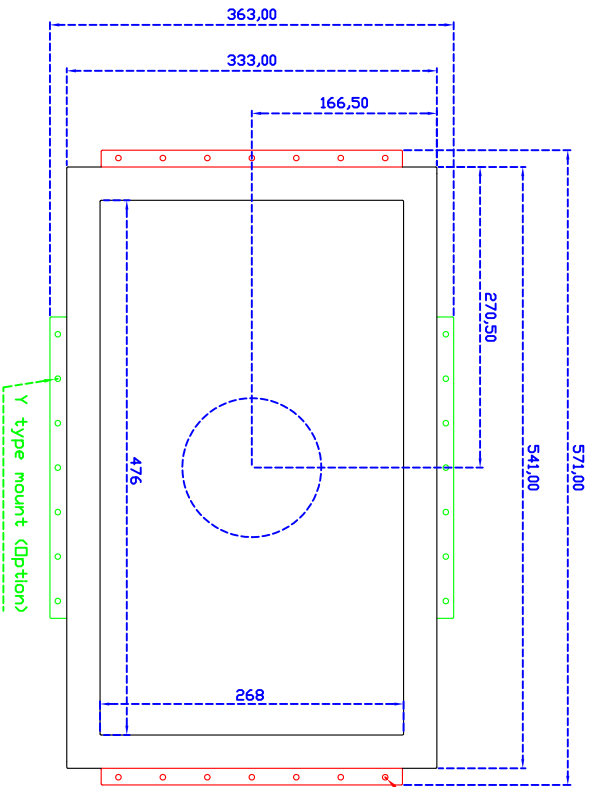

### Display Specifications :

Active Area	476 × 268 mm
Pixel Pitch	0.24825 × 0.24825 mm
Brightness	250 cd/m <sup>2</sup>
Contrast Ratio	3000 : 1
Resolution	1920 × 1080 ( Full HD )
Viewing Angle	L/R 178° ; U/D 178°
Response Time	18 ms ( Tr + Tf )
Display Colors	16.7M
Display Modes	640×480 ; 800×600 ; 1024×768 ; 1280×720 ; 1280×800 ; 1280×1024 ; 1366×768 ; 1440×900 ; 1680×1050 ; 1920×1080
Signal input	VGA ; Audio ; DVI
Mini-Audio out	1W ( 8Ω ) × 2
OSD Keyboard	⊙ Menu/Select ⊙ - ⊙ + ⊙ Auto/Exit ⊙ Power
Power Source	DC 12V ; ≤19w ; Standby ≤1w
Power Consumption	
Storage \ Operation	-20~60°C ; 0~50°C
VESA	75×75 or 100×100 mm
Casing Colors	Black
Casing Size \ Weight	571 × 333 × 52 mm ; 5.5kg ( W×H×D )
Carton \ gross weight	550 × 400 × 180 mm ; 7.5kg ( W×H×D )

### Touch Feature :

Input Method	It detects anything that blocks lights
Linearity	≤2.5mm
Surface	≥7H
Life Time	Unlimited
Application	Writing and Signature Capture Capability
PC Link	USB

### Software Feature :

Calibration	4 points or 16 points or 25 points
Draw Test	Position and linearity verification
Controller	Support multiple controllers
Languages	English \ Simple Chinese \ Traditional Chinese \ Japanese \ German
Mouse Emulator	Right / left button emulation. Auto Right / left Click ( PDA function )
Touch Style	Drawing a Mode \ button a Mode \ Hide cursor
Double Click	Configurable double click speed \ Configurable double click area
Sound Modes	No sound \ Touch down \ Touch up
Display Support	display rotation \ Support multiple monitors
Division Pattern Settings:	Support two halves and four parts with touch function, you can also create your own division patterns.
Edge compensation	Support edge compensation and you can also add your own numbers for it.
Support O.S	All Windows-32 bit O.S Windows7-8-10 ; XP-64 bit O.S Android : All Linux : MAC

X type mount (Default)

Range 7mm (Option)

21.5" Embedded Touch Monitor.

AIM-TMOPIR215-R01W