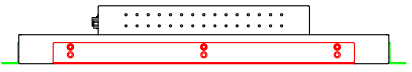

X type mount (Default)

Range 7mm (Option)

21.5" Embedded Touch Monitor.

AIM-TMOPIR215-R01W