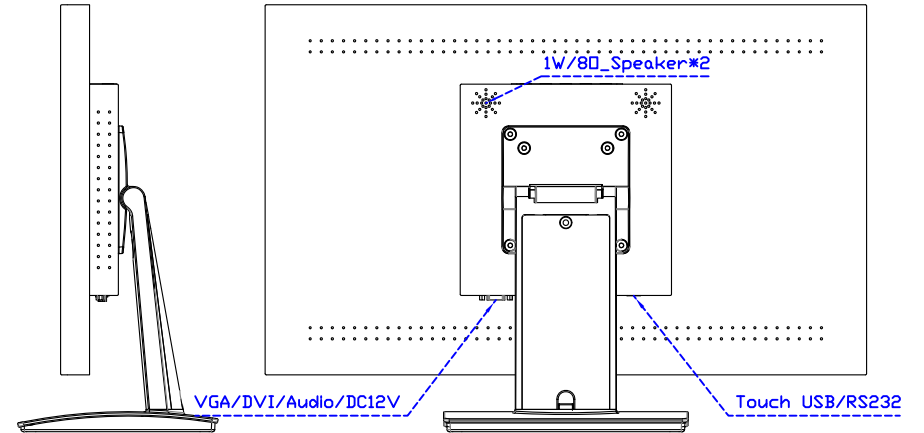

AIM-TMIR215-R01W V

AIM-TMIR215-R01W Y

**3 Year Warranty**  
LCD Panel 1 Year

21.5" Touch Monitor.  
(VESA Mount)

AIM-TMIR215-R01W

X type mount (Default)

Y type mount (Option)

Range 7mm (Option)

21.5" Embedded Touch Monitor.  
(Open Frame)

AIM-TMOPIR215-R01W

21.5" Desktop Touch Monitor.  
(Foldable Stand)

AIM-TMIR215-R01W A

21.5" Desktop Touch Monitor.  
(Photo Stand)

AIM-TMIR215-R01W P

21.5" Desktop Touch Monitor.  
(PQS Stand)

AIM-TMIR215-R01W V

21.5" Desktop Touch Monitor.  
(Ergonomic Stand)

AIM-TMIR215-R01W Y