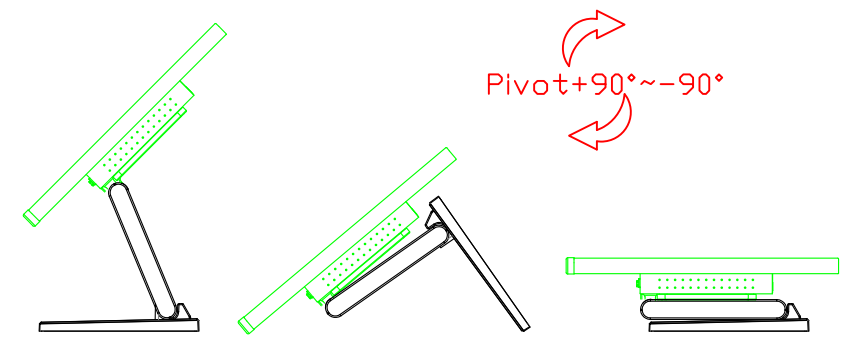

AIM-TMIR215-R01W V

AIM-TMIR215-R01W Y

**3 Year Warranty**  
LCD Panel 1 Year

21.5" Touch Monitor.  
(VESA Mount)

AIM-TMIR215-R01W

X type mount (Default)

Y type mount (Option)

Range 7mm (Option)

21.5" Embedded Touch Monitor.  
(Open Frame)

AIM-TMOPIR215-R01W

21.5" Desktop Touch Monitor.  
(Foldable Stand)

AIM-TMIR215-R01W A

21.5" Desktop Touch Monitor.  
(Photo Stand)

AIM-TMIR215-R01W P

21.5" Desktop Touch Monitor.  
(PQS Stand)