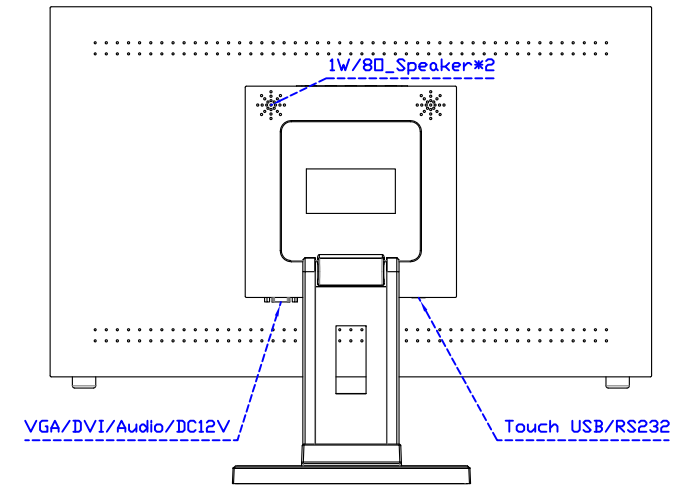

AIM-TMIR215-R01W V

AIM-TMIR215-R01W Y

**3 Year Warranty**  
LCD Panel 1 Year

21.5" Touch Monitor.  
(VESA Mount)

AIM-TMIR215-R01W

X type mount (Default)

Y type mount (Option)

Range 7mm (Option)

21.5" Embedded Touch Monitor.  
(Open Frame)

AIM-TMOPIR215-R01W

21.5" Desktop Touch Monitor.  
(Foldable Stand)

AIM-TMIR215-R01W A

21.5" Desktop Touch Monitor.  
(Photo Stand)

AIM-TMIR215-R01W P

21.5" Desktop Touch Monitor.  
(PQS Stand)