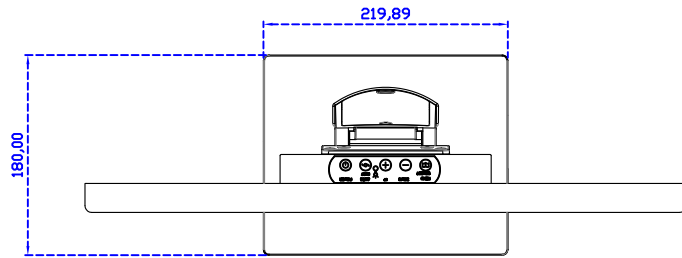

21.5" Embedded Touch Monitor.  
(Open Frame)

AIM-TMOPIR215-R01W

21.5" Desktop Touch Monitor.  
(Foldable Stand)

AIM-TMIR215-R01W A

21.5" Desktop Touch Monitor.  
(Photo Stand)

AIM-TMIR215-R01W P

21.5" Desktop Touch Monitor.  
(PQS Stand)

AIM-TMIR215-R01W V

21.5" Desktop Touch Monitor.  
(Ergonomic Stand)

AIM-TMIR215-R01W Y