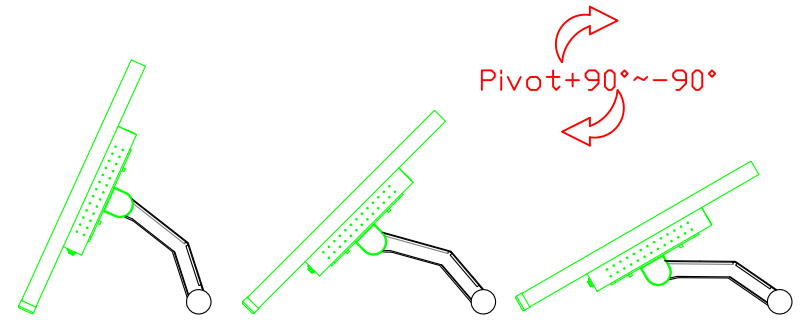

AIM-TMIR215-R01W V

AIM-TMIR215-R01W Y

**3 Year Warranty**  
LCD Panel 1 Year

21.5" Touch Monitor.  
(VESA Mount)

AIM-TMIR215-R01W

X type mount (Default)

Y type mount (Option)

Range 7mm (Option)

21.5" Embedded Touch Monitor.  
(Open Frame)

AIM-TMOPIR215-R01W

21.5" Desktop Touch Monitor.  
(Foldable Stand)

AIM-TMIR215-R01W A

21.5" Desktop Touch Monitor.  
(Photo Stand)

AIM-TMIR215-R01W P

21.5" Desktop Touch Monitor.  
(PQS Stand)