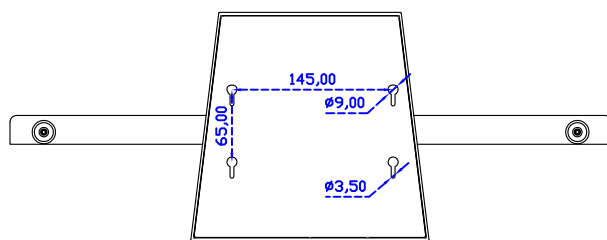

AIM-TMIR215-R01W V

AIM-TMIR215-R01W Y

**3 Year Warranty**  
LCD Panel 1 Year

21.5" Touch Monitor.  
(VESA Mount)

AIM-TMIR215-R01W

X type mount (Default)

Y type mount (Option)

Range 7mm (Option)

21.5" Embedded Touch Monitor.  
(Open Frame)

AIM-TMOPIR215-R01W

21.5" Desktop Touch Monitor.  
(Foldable Stand)

AIM-TMIR215-R01W A

21.5" Desktop Touch Monitor.  
(Photo Stand)

AIM-TMIR215-R01W P

21.5" Desktop Touch Monitor.  
(PQS Stand)