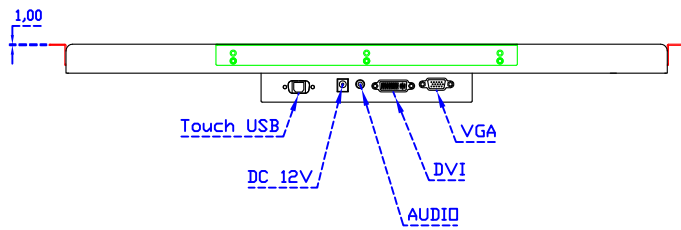

AIM-TMIR215-R01W V

AIM-TMIR215-R01W Y

**3 Year Warranty**  
LCD Panel 1 Year

21.5" Touch Monitor.  
(VESA Mount)

AIM-TMIR215-R01W

X type mount (Default)

Y type mount (Option)

Range 7mm (Option)

21.5" Embedded Touch Monitor.  
(Open Frame)

AIM-TMOPIR215-R01W

21.5" Desktop Touch Monitor.  
(Foldable Stand)

AIM-TMIR215-R01W A

21.5" Desktop Touch Monitor.  
(Photo Stand)

AIM-TMIR215-R01W P

21.5" Desktop Touch Monitor.  
(PQS Stand)