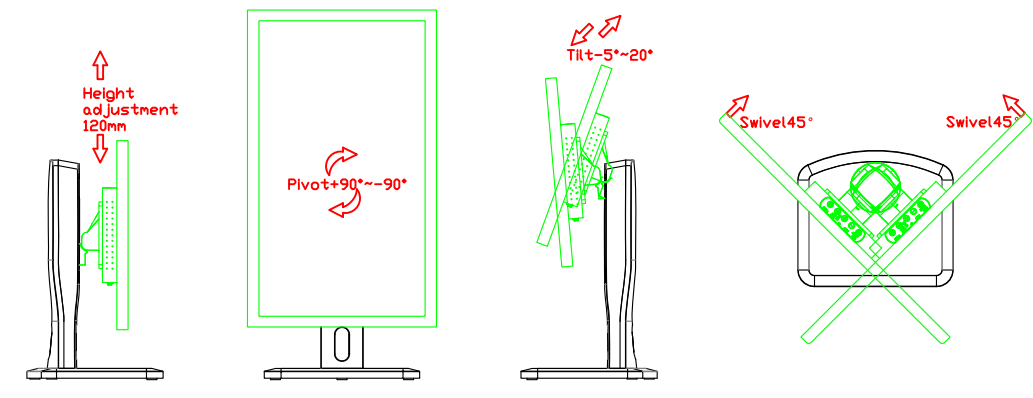

21.5" Embedded Touch Monitor.  
(Open Frame)

AIM-TMOPIR215-R01W

21.5" Desktop Touch Monitor.  
(Foldable Stand)

AIM-TMIR215-R01W A

21.5" Desktop Touch Monitor.  
(Photo Stand)

AIM-TMIR215-R01W P

21.5" Desktop Touch Monitor.  
(PQS Stand)

AIM-TMIR215-R01W V

21.5" Desktop Touch Monitor.  
(Ergonomic Stand)

AIM-TMIR215-R01W Y