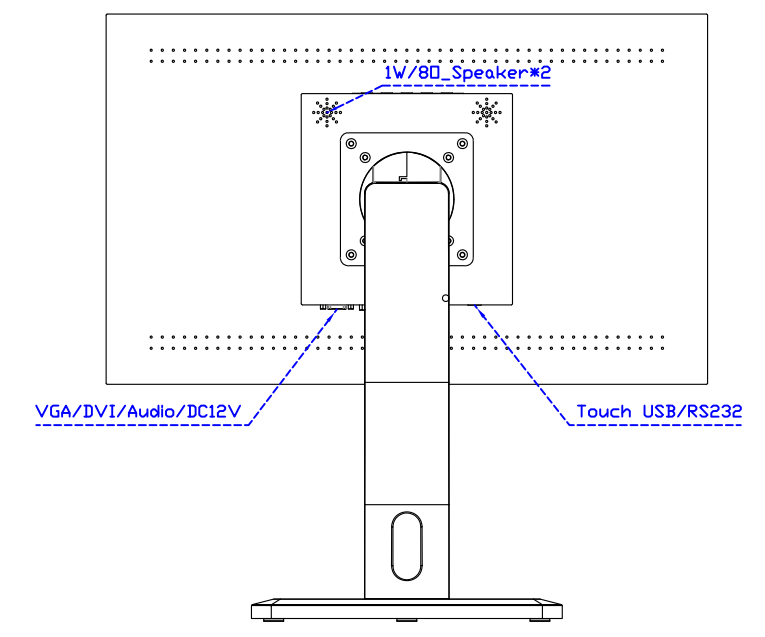

AIM-TMIR215-R01W V

AIM-TMIR215-R01W Y

**3 Year Warranty**  
LCD Panel 1 Year

21.5" Touch Monitor.  
(VESA Mount)

AIM-TMIR215-R01W

X type mount (Default)

Y type mount (Option)

Range 7mm (Option)

21.5" Embedded Touch Monitor.  
(Open Frame)

AIM-TMOPIR215-R01W

21.5" Desktop Touch Monitor.  
(Foldable Stand)

AIM-TMIR215-R01W A

21.5" Desktop Touch Monitor.  
(Photo Stand)

AIM-TMIR215-R01W P

21.5" Desktop Touch Monitor.  
(PQS Stand)

AIM-TMIR215-R01W V

21.5" Desktop Touch Monitor.  
(Ergonomic Stand)

AIM-TMIR215-R01W Y