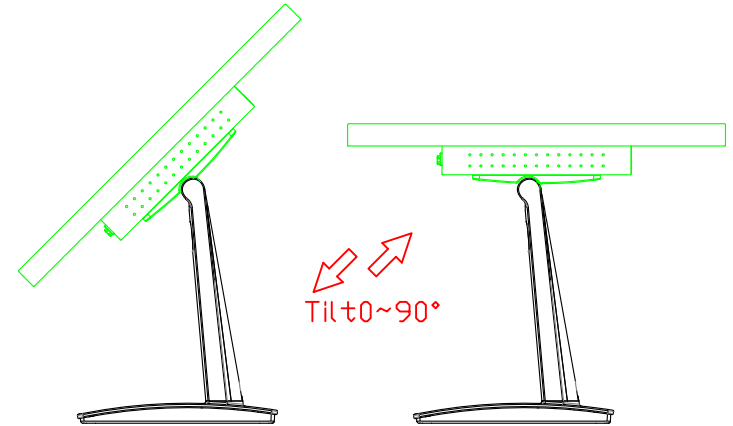

21.5" Embedded Touch Monitor.  
(Open Frame)

AIM-TMOPIR215-R01W

21.5" Desktop Touch Monitor.  
(Foldable Stand)

AIM-TMIR215-R01W A

21.5" Desktop Touch Monitor.  
(Photo Stand)

AIM-TMIR215-R01W P

21.5" Desktop Touch Monitor.  
(PQS Stand)

AIM-TMIR215-R01W V

21.5" Desktop Touch Monitor.  
(Ergonomic Stand)

AIM-TMIR215-R01W Y