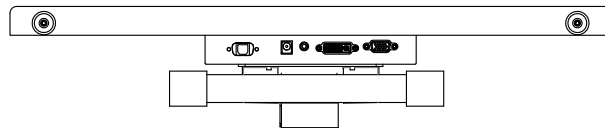

21.5" Desktop Touch Monitor.
(Photo Stand)

AIM-TMIR215-R01W P