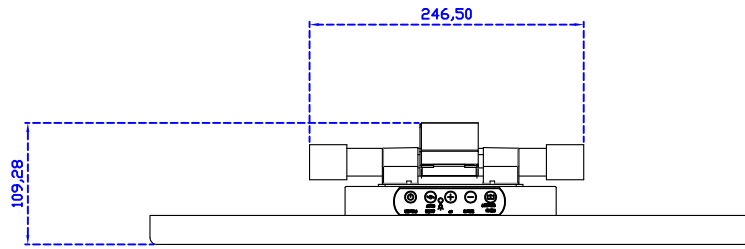

21.5" Embedded Touch Monitor.  
(Open Frame)

AIM-TMOPIR215-R01W

21.5" Desktop Touch Monitor.  
(Foldable Stand)

AIM-TMIR215-R01W A

21.5" Desktop Touch Monitor.  
(Photo Stand)

AIM-TMIR215-R01W P

21.5" Desktop Touch Monitor.  
(PQS Stand)