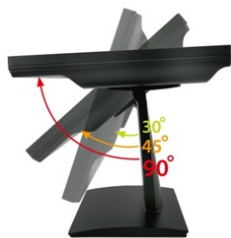

21.5" inch Touch Monitor (Infrared Ray Multi-Touch)

Products application :

- POS Terminal
- Industrial PC
- Kiosk
- Gaming
- Medical apparatus
- Personal computer
- Mobile GPS
- Office automation
- Security system of the house
- Car-mounted amusement
- Military equipment
- Communicate

Touch Feature :

Input Method	It detects anything that blocks lights
Linearity	≤2.5mm
Surface	≥7H
Life Time	Unlimited
Application	Writing and Signature Capture Capability
PC Link	USB

Software Feature :

Calibration	4 points or 16 points or 25 points
Draw Test	Position and linearity verification
Controller	Support multiple controllers
Languages	English 、 Simple Chinese 、 Traditional Chinese 、 Japanese 、 German
Mouse Emulator	Right / left button emulation. Auto Right / left Click (PDA function)
Touch Style	Drawing a Mode 、 button a Mode 、 Hide cursor
Double Click	Configurable double click speed 、 Configurable double click area
Sound Modes	No sound 、 Touch down 、 Touch up
Display Support	display rotation 、 Support multiple monitors
Division Pattern Settings:	Support two halves and four parts with touch function, you can also create your own division patterns.
Edge compensation	Support edge compensation and you can also add your own numbers for it.
Support O.S	All Windows-32 bit O.S Windows7-8-10 ; XP-64 bit O.S Android : All Linux : MAC