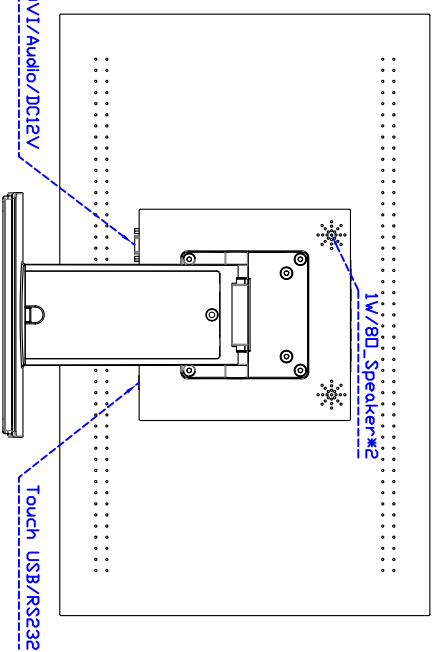

21.5" Desktop Touch Monitor.

AIM-TMR215-R01WV