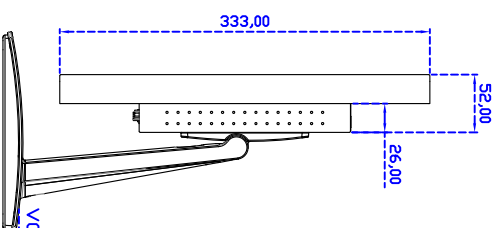

21.5" Desktop Touch Monitor.

AIM-TMR215-R01WV