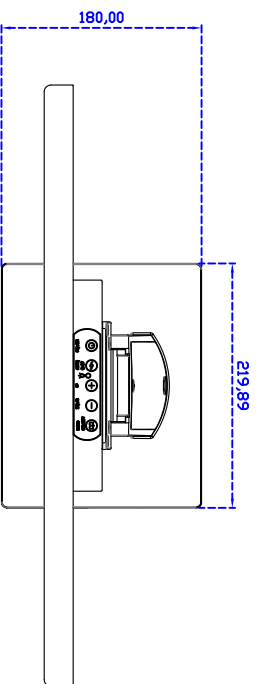

21.5" inch Touch Monitor (Infrared Ray Multi-Touch)

Display Specifications :

Active Area	476 × 268 mm
Pixel Pitch	0.24825 × 0.24825 mm
Brightness	250 cd/m ²
Contrast Ratio	3000 : 1
Resolution	1920 × 1080 (Full HD)
Viewing Angle	L/R 178° ; U/D 178°
Response Time	18 ms (Tr + Tf)
Display Colors	16.7M
Display Modes	640×480 ; 800×600 ; 1024×768 ; 1280×720 ; 1280×800 ; 1280×1024 ; 1366×768 ; 1440×900 ; 1680×1050 ; 1920×1080
Signal input	VGA ; Audio ; DVI
Mini-Audio out	1W (8Ω) × 2
OSD Keyboard	⊙ Menu/Select ⊙ - ⊙ + ⊙ Auto/Exit ⊙ Power
Power Source	DC 12V ; ≤19w ; Standby ≤1w
Power Consumption	
Storage Operation	-20~60°C ; 0~50°C
VESA	75×75 or 100×100 mm
Casing Colors	Black
Casing Size Weight	541 × 333 × 52 mm ; 6.5kg (W×H×D)
Carton gross weight	550 × 400 × 180 mm ; 8.5kg (W×H×D)

Touch Feature :

Input Method	It detects anything that blocks lights
Linearity	≤2.5mm
Surface	≥7H
Life Time	Unlimited
Application	Writing and Signature Capture Capability
PC Link	USB

Software Feature :

Calibration	4 points or 16 points or 25 points
Draw Test	Position and linearity verification
Controller	Support multiple controllers
Languages	English 、 Simple Chinese 、 Traditional Chinese 、 Japanese 、 German
Mouse Emulator	Right / left button emulation. Auto Right / left Click (PDA function)
Touch Style	Drawing a Mode 、 button a Mode 、 Hide cursor
Double Click	Configurable double click speed 、 Configurable double click area
Sound Modes	No sound 、 Touch down 、 Touch up
Display Support	display rotation 、 Support multiple monitors
Division Pattern Settings:	Support two halves and four parts with touch function, you can also create your own division patterns.
Edge compensation	Support edge compensation and you can also add your own numbers for it.
Support O.S	All Windows-32 bit O.S Windows7-8-10 ; XP-64 bit O.S Android : All Linux : MAC

21.5" Desktop Touch Monitor.

AIM-TMR215-R01WV