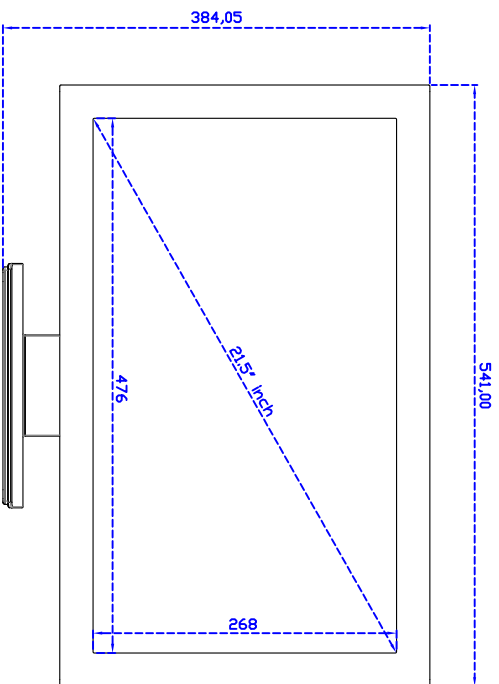

21.5" inch Touch Monitor (Infrared Ray Multi-Touch)

Display Specifications :

Active Area	476 × 268 mm
Pixel Pitch	0.24825 × 0.24825 mm
Brightness	250 cd/m ²
Contrast Ratio	3000 : 1
Resolution	1920 × 1080 (Full HD)
Viewing Angle	L/R 178° ; U/D 178°
Response Time	18 ms (Tr + Tf)
Display Colors	16.7M
Display Modes	640×480 ; 800×600 ; 1024×768 ; 1280×720 ; 1280×800 ; 1280×1024 ; 1366×768 ; 1440×900 ; 1680×1050 ; 1920×1080
Signal input	VGA ; Audio ; DVI
Mini-Audio out	1W (8Ω) × 2
OSD Keyboard	⊙ Menu/Select ⊙ - ⊙ + ⊙ Auto/Exit ⊙ Power
Power Source	DC 12V ; ≤19w ; Standby ≤1w
Power Consumption	
Storage Operation	-20~60°C ; 0~50°C
VESA	75×75 or 100×100 mm
Casing Colors	Black
Casing Size Weight	541 × 333 × 52 mm ; 6.5kg (W×H×D)
Carton gross weight	550 × 400 × 180 mm ; 8.5kg (W×H×D)

Touch Feature :

Input Method	It detects anything that blocks lights
Linearity	≤2.5mm
Surface	≥7H
Life Time	Unlimited
Application	Writing and Signature Capture Capability
PC Link	USB

Software Feature :

Calibration	4 points or 16 points or 25 points
Draw Test	Position and linearity verification
Controller	Support multiple controllers
Languages	English 、 Simple Chinese 、 Traditional Chinese 、 Japanese 、 German
Mouse Emulator	Right / left button emulation. Auto Right / left Click (PDA function)
Touch Style	Drawing a Mode 、 button a Mode 、 Hide cursor
Double Click	Configurable double click speed 、 Configurable double click area
Sound Modes	No sound 、 Touch down 、 Touch up
Display Support	display rotation 、 Support multiple monitors
Division Pattern Settings:	Support two halves and four parts with touch function, you can also create your own division patterns.
Edge compensation	Support edge compensation and you can also add your own numbers for it.
Support O.S	All Windows-32 bit O.S Windows7-8-10 ; XP-64 bit O.S Android : All Linux : MAC

21.5" Desktop Touch Monitor.

AIM-TMR215-R01WV