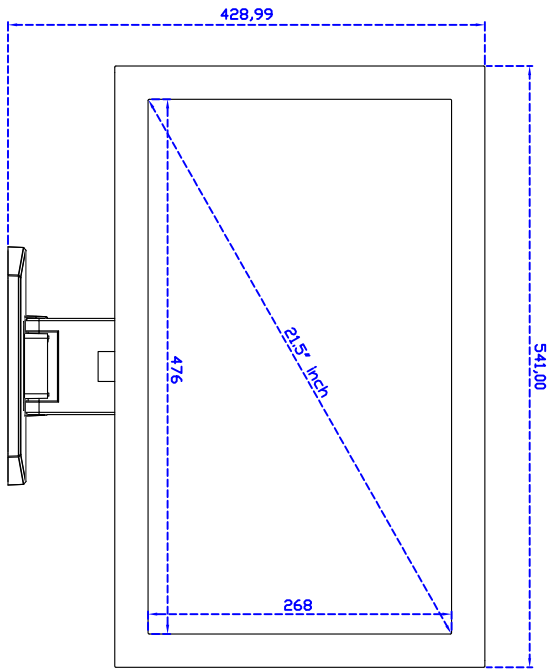

21.5" Desktop Touch Monitor.

AIM-TMR215-R01 WA