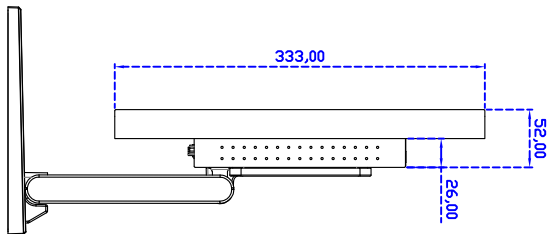

21.5" Desktop Touch Monitor.

AIM-TMR215-R01 WA