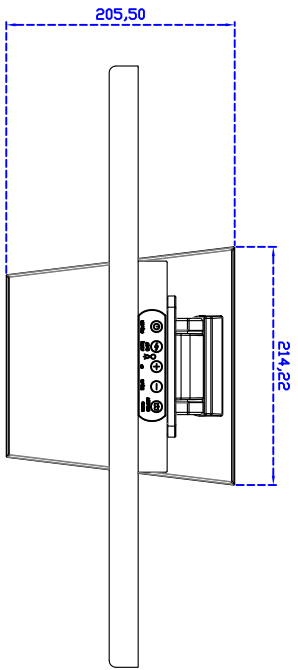

21.5" inch Touch Monitor (Infrared Ray Multi-Touch)

Display Specifications :

Active Area	476 × 268 mm
Pixel Pitch	0.24825 × 0.24825 mm
Brightness	250 cd/m ²
Contrast Ratio	3000 : 1
Resolution	1920 × 1080 (Full HD)
Viewing Angle	L/R 178° ; U/D 178°
Response Time	18 ms (Tr + Tf)
Display Colors	16.7M
Display Modes	640×480 ; 800×600 ; 1024×768 ; 1280×720 ; 1280×800 ; 1280×1024 ; 1366×768 ; 1440×900 ; 1680×1050 ; 1920×1080
Signal input	VGA ; Audio ; DVI
Mini-Audio out	1W (8Ω) × 2
OSD Keyboard	⊙ Menu/Select ⊙ - ⊙ + ⊙ Auto/Exit ⊙ Power
Power Source	DC 12V ; ≤19w ; Standby ≤1w
Power Consumption	
Storage Operation	-20~60°C ; 0~50°C
VESA	75×75 or 100×100 mm
Casing Colors	Black
Casing Size Weight	541 × 333 × 52 mm ; 6.8kg (W×H×D)
Carton gross weight	550 × 400 × 180 mm ; 8.8kg (W×H×D)

Touch Feature :

Input Method	It detects anything that blocks lights
Linearity	≤2.5mm
Surface	≥7H
Life Time	Unlimited
Application	Writing and Signature Capture Capability
PC Link	USB

Software Feature :

Calibration	4 points or 16 points or 25 points
Draw Test	Position and linearity verification
Controller	Support multiple controllers
Languages	English Simple Chinese Traditional Chinese Japanese German
Mouse Emulator	Right / left button emulation. Auto Right / left Click (PDA function)
Touch Style	Drawing a Mode button a Mode Hide cursor
Double Click	Configurable double click speed Configurable double click area
Sound Modes	No sound Touch down Touch up
Display Support	display rotation Support multiple monitors
Division Pattern Settings:	Support two halves and four parts with touch function, you can also create your own division patterns.
Edge compensation	Support edge compensation and you can also add your own numbers for it.
Support O.S	All Windows-32 bit O.S Windows7-8-10 ; XP-64 bit O.S Android : All Linux : MAC

21.5" Desktop Touch Monitor.

AIM-TMR215-R01 WA