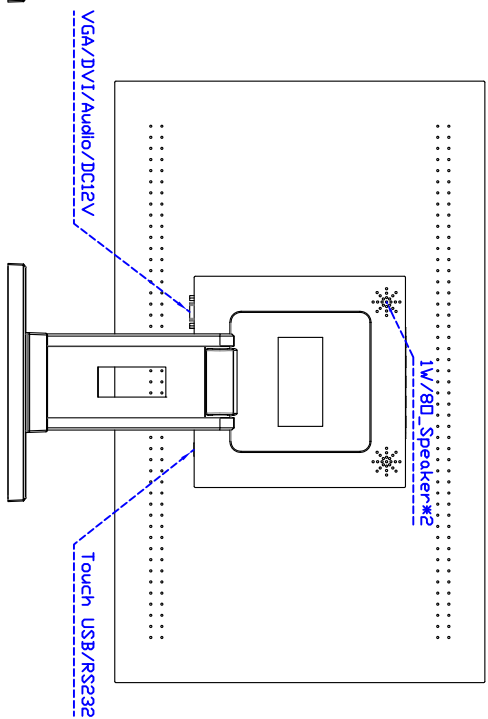

21.5" Desktop Touch Monitor.

AIM-TMR215-R01 WA