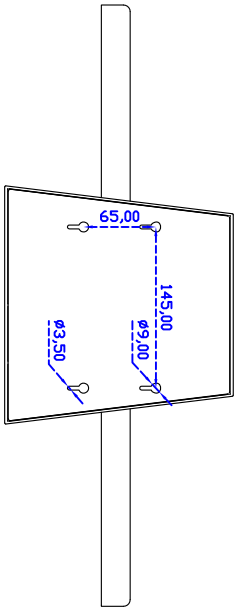

21.5" inch Touch Monitor (Infrared Ray Multi-Touch)

Display Specifications :

Active Area	476 × 268 mm
Pixel Pitch	0.24825 × 0.24825 mm
Brightness	250 cd/m ²
Contrast Ratio	3000 : 1
Resolution	1920 × 1080 (Full HD)
Viewing Angle	L/R 178° ; U/D 178°
Response Time	18 ms (Tr + Tf)
Display Colors	16.7M
Display Modes	640×480 ; 800×600 ; 1024×768 ; 1280×720 ; 1280×800 ; 1280×1024 ; 1366×768 ; 1440×900 ; 1680×1050 ; 1920×1080
Signal input	VGA ; Audio ; DVI
Mini-Audio out	1W (8Ω) × 2
OSD Keyboard	⊙ Menu/Select ⊙ - ⊙ + ⊙ Auto/Exit ⊙ Power
Power Source	DC 12V ; ≤19w ; Standby ≤1w
Power Consumption	
Storage Operation	-20~60°C ; 0~50°C
VESA	75×75 or 100×100 mm
Casing Colors	Black
Casing Size Weight	541 × 333 × 52 mm ; 6.8kg (W×H×D)
Carton gross weight	550 × 400 × 180 mm ; 8.8kg (W×H×D)

Touch Feature :

Input Method	It detects anything that blocks lights
Linearity	≤2.5mm
Surface	≥7H
Life Time	Unlimited
Application	Writing and Signature Capture Capability
PC Link	USB

Software Feature :

Calibration	4 points or 16 points or 25 points
Draw Test	Position and linearity verification
Controller	Support multiple controllers
Languages	English Simple Chinese Traditional Chinese Japanese German
Mouse Emulator	Right / left button emulation. Auto Right / left Click (PDA function)
Touch Style	Drawing a Mode button a Mode Hide cursor
Double Click	Configurable double click speed Configurable double click area
Sound Modes	No sound Touch down Touch up
Display Support	display rotation Support multiple monitors
Division Pattern Settings:	Support two halves and four parts with touch function, you can also create your own division patterns.
Edge compensation	Support edge compensation and you can also add your own numbers for it.
Support O.S	All Windows-32 bit O.S Windows7-8-10 ; XP-64 bit O.S Android : All Linux : MAC

21.5" Desktop Touch Monitor.

AIM-TMR215-R01 WA