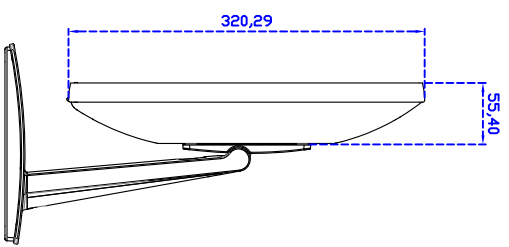

Audic/VGA/DVI/DI12V