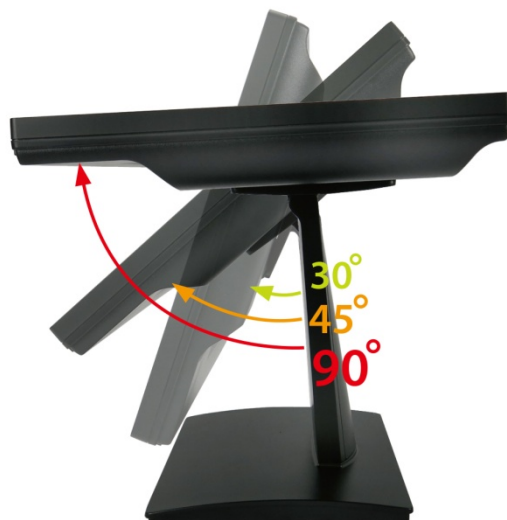

21.5" inch Touch Monitor (POS-Styler)

Products application :

- POS Terminal
- Industrial PC
- Kiosk
- Gaming
- Medical apparatus
- Personal computer
- Mobile GPS
- Office automation
- Security system of the house
- Car-mounted amusement
- Military equipment
- Communicate

Black : V01W

White : VW01W

21.5" inch Touch Monitor (POS-Styler)

Display Specifications :

| | |
|-------------------|---|
| Active Area | 476 × 268 mm |
| Pixel Pitch | 0.24825 × 0.24825 mm |
| Brightness | 250 cd/m ² |
| Contrast Ratio | 3000 : 1 |
| Resolution | 1920 × 1080 (Full HD) |
| Viewing Angle | L/R 178° ; U/D 178° |
| Response Time | 18 ms (Tr + Tf) |
| Display Colors | 16.7M |
| Display Modes | 640×350 ; 720×400 ; 640×480 ; 800×600 ; 1024×768 ; 1280×1024 ; 1360×768 ; 1680×1050 ; 1920×1080 |
| Signal input | VGA ; Audio ; DVI |
| Mini-Audio out | 2W (8Ω) × 2 |
| OSD Keyboard | ⊙Power ⊙Auto adjust ⊕ ⊖ ⊙Menu |
| Power Source | DC 12V ; ≤19w ; Standby ≤1w |
| Power Consumption | |
| Storage | -20~60°C |
| Operation | 0~50°C |
| VESA | 100 × 100 mm |
| Casing Colors | Black |
| Casing Size | 525.29 × 320.29 × 55.4 mm ; 5.8kg (W×H×D) |
| Weight | |
| Carton | 570 × 470 × 260 mm ; 8 kg (W×H×D) |
| gross weight | |

Touch Feature :

| | |
|------------------|---|
| Input Method | Finger, gloved hand, or stylus activation |
| Activation Force | ≥ 50g |
| Linearity | ≤ 1.5% |
| Surface | ≥ 3H |
| Life Time | ≥ 35,000,000 |
| Application | Writing and Signature Capture Capability |
| PC Link | USB or RS232 |