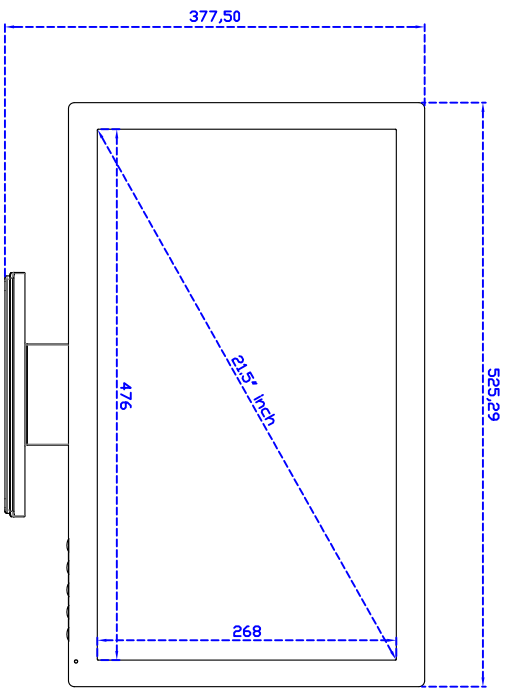

Audic/VGA/DVI/DI12V