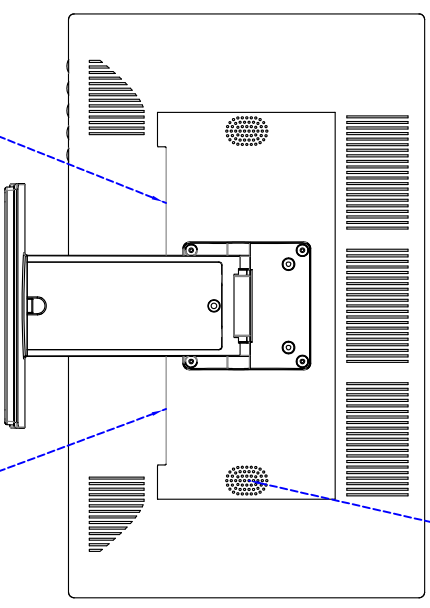

2W/8Ω_Speaker*2

Touch USB/RS232

21.5" Desktop Touch Monitor.

AIM-TMSR215-V01W