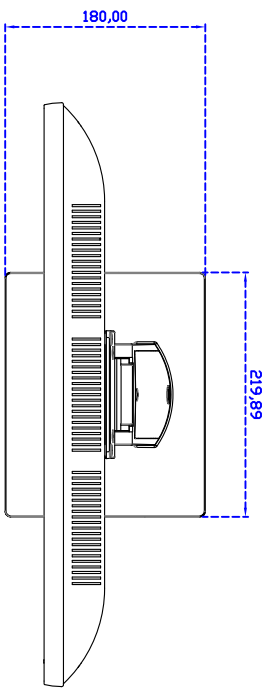

Audic/VGA/DVI/DI12V