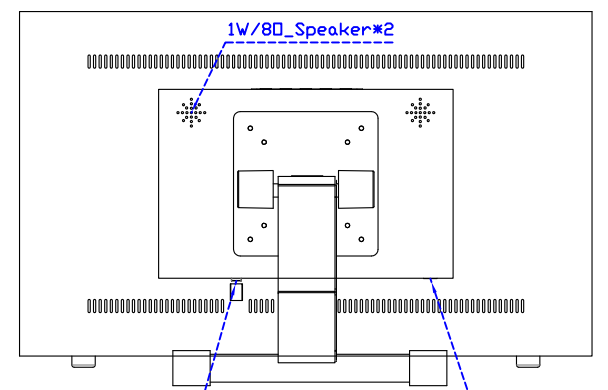

AIM-TM5R215-R07W V

AIM-TM5R215-R07W Y

**3 Year Warranty**  
LCD Panel 1 Year

21.5" Touch Monitor.  
(VESA Mount)

AIM-TMxxxx215-R07W

21.5" Embedded Touch Monitor.  
(Open Frame)

AIM-TMOPxxxx215-R07W

21.5" Desktop Touch Monitor.  
(Foldable Stand)

AIM-TMxxxx215-R07W A

21.5" Desktop Touch Monitor.  
(Photo Stand)

AIM-TMxxxx215-R07W P

21.5" Desktop Touch Monitor.  
(PDS Stand)

AIM-TMxxxx215-R07W V

21.5" Desktop Touch Monitor.  
(Ergonomic Stand)

AIM-TMxxxx215-R07W Y