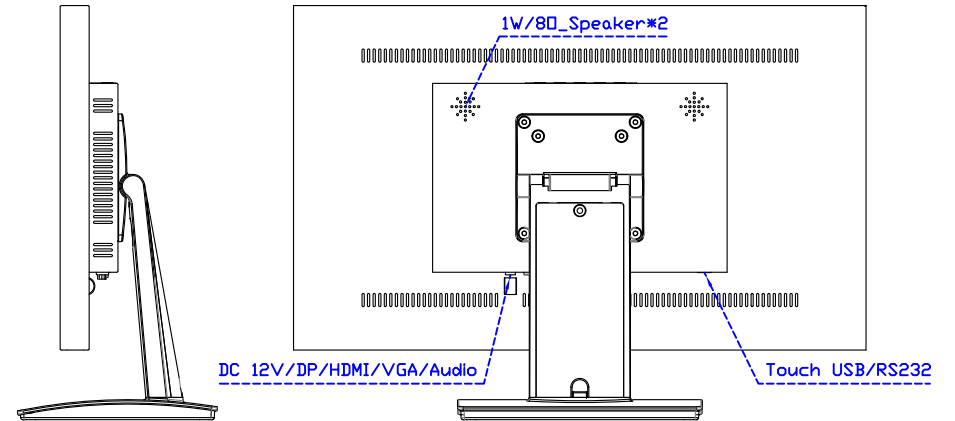

### Software Feature :

Calibration	Fast full oriental 4 points position
Compensation	Edge compensation. Accuracy 25 points linearity compensation
Draw Test	Position and linearity verification
Controller	Support multiple controllers
Languages	English · Simple Chinese · Traditional Chinese · Japanese · French · German · Spanish · Korean · Arabic · Czech · Danish · Dutch · Greek · Hungarian · Italian · Norwegian · Russian · Polish · Portuguese · Slovenian · Swedish · Thai · Turkish
Mouse Emulator	Right / left button emulation. Auto Right / left Click ( PDA function )
Touch Style	Drawing a Mode · button a Mode · Touch Off/ on Switch
Double Click	Configurable double click speed · Configurable double click area
Sound Modes	No sound · Touch down · Touch up
COM Port Support	COM1 ~ COM255 for Windows and Linux COM1 ~ COM8 for MS- DOS
Display Support	display rotation · Support multiple monitors
Support O.S	All Windows-32/64bit O.S Android ; Linux ; MAC

AIM-TM5R215-R07W V

AIM-TM5R215-R07W Y

**3 Year Warranty**  
LCD Panel 1 Year

21.5" Touch Monitor.  
(VESA Mount)

AIM-TMxxxx215-R07W

21.5" Embedded Touch Monitor.  
(Open Frame)

AIM-TMOPxxxx215-R07W

21.5" Desktop Touch Monitor.  
(Foldable Stand)

AIM-TMxxxx215-R07W A

21.5" Desktop Touch Monitor.  
(Photo Stand)

AIM-TMxxxx215-R07W P

21.5" Desktop Touch Monitor.  
(PDS Stand)

AIM-TMxxxx215-R07W V

21.5" Desktop Touch Monitor.  
(Ergonomic Stand)

AIM-TMxxxx215-R07W Y