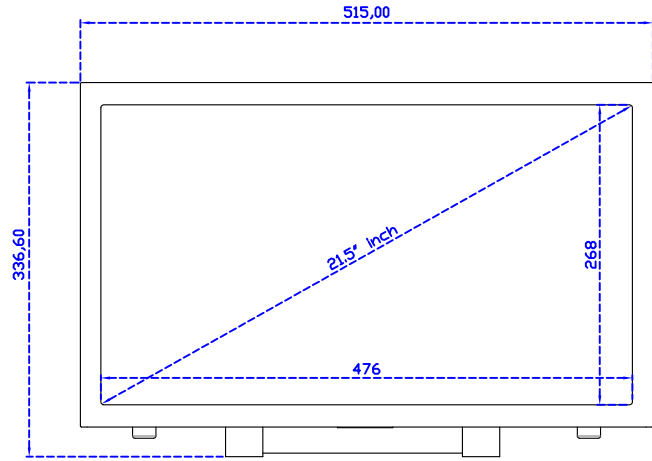

### Display Specifications :

Active Area	476 × 268 mm
Pixel Pitch	0.24795 × 0.24795 mm
Brightness	500 cd/m <sup>2</sup>
Contrast Ratio	1000 : 1
Resolution	1920 x 1080 ( Full HD )
Viewing Angle	L/R178° ; U/D178°
Response Time	14ms ( Tr + Tf )
Display Colors	16.7M
Display Modes	640×480 ; 800×600 ; 1024×768 ; 1280×720 ; 1280×800 ; 1280×1024 ; 1360×768 ; 1440×900 ; 1680×1050 ; 1920×1080
Signal input	VGA ; Audio ; Display Port ; HDMI
Speaker	1W ( 8Ω ) × 2
OSD Keyboard	⊙Power ⊙Auto adjust ⊕ ⊖ ⊙Menu
Power Source	DC 12V ( DC Jack Φ2.1mm )
Power Consumption	≤26w
Storage 、 Operation	-20~60°C ; 0~50°C
VESA	75×75 ; 100×100 mm
Casing Colors	Black ( OEM other colors )
Casing Size 、 Weight	515 × 310 × 52 mm ; 5.6 kg ( W×H×D ) ( Without Stand )
Carton 、 gross weight	700 × 390 × 170 mm ; 7.1 kg ( W×H×D )
Accessory	VGA cable / HDMI cable / Audio cable / AC90~260V Adapter / Power cable / USB or RS232 cable / Touch pen / Cleaning wipes / Driver Disk ※DP cable ( Optional )

## 21.5" Resistive Single Touch Monitor

AIM-TM5R215-R07W V

AIM-TM5R215-R07W Y

**3 Year Warranty**  
LCD Panel 1 Year

21.5" Touch Monitor.  
(VESA Mount)

AIM-TMxxxx215-R07W

21.5" Embedded Touch Monitor.  
(Open Frame)

AIM-TMOPxxxx215-R07W

21.5" Desktop Touch Monitor.  
(Foldable Stand)

AIM-TMxxxx215-R07W A

21.5" Desktop Touch Monitor.  
(Photo Stand)

AIM-TMxxxx215-R07W P

21.5" Desktop Touch Monitor.  
(PDS Stand)

AIM-TMxxxx215-R07W V

21.5" Desktop Touch Monitor.  
(Ergonomic Stand)

AIM-TMxxxx215-R07W Y