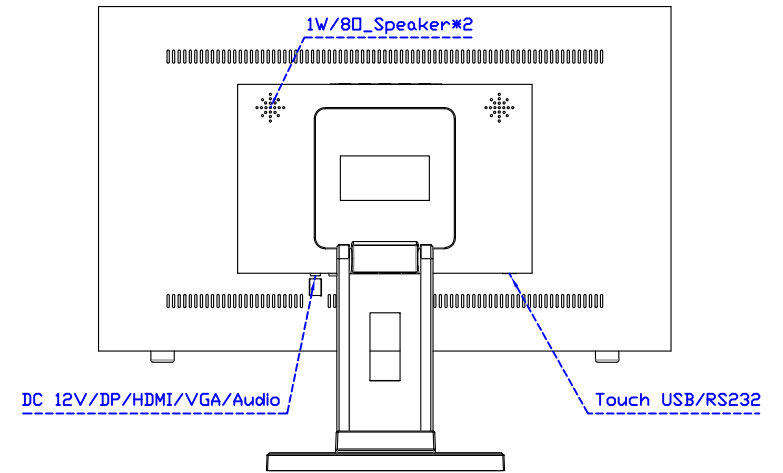

### Software Feature :

Calibration	Fast full oriental 4 points position
Compensation	Edge compensation. Accuracy 25 points linearity compensation
Draw Test	Position and linearity verification
Controller	Support multiple controllers
Languages	English · Simple Chinese · Traditional Chinese · Japanese · French · German · Spanish · Korean · Arabic · Czech · Danish · Dutch · Greek · Hungarian · Italian · Norwegian · Russian · Polish · Portuguese · Slovenian · Swedish · Thai · Turkish
Mouse Emulator	Right / left button emulation. Auto Right / left Click ( PDA function )
Touch Style	Drawing a Mode · button a Mode · Touch Off/ on Switch
Double Click	Configurable double click speed · Configurable double click area
Sound Modes	No sound · Touch down · Touch up
COM Port Support	COM1 ~ COM255 for Windows and Linux COM1 ~ COM8 for MS- DOS
Display Support	display rotation · Support multiple monitors
Support O.S	All Windows-32/64bit O.S Android ; Linux ; MAC

AIM-TM5R215-R07W V

AIM-TM5R215-R07W Y

**3 Year Warranty**  
LCD Panel 1 Year

21.5" Touch Monitor.  
(VESA Mount)

AIM-TMxxxx215-R07W

21.5" Embedded Touch Monitor.  
(Open Frame)

AIM-TMOPxxxx215-R07W

21.5" Desktop Touch Monitor.  
(Foldable Stand)

AIM-TMxxxx215-R07W A

21.5" Desktop Touch Monitor.  
(Photo Stand)

AIM-TMxxxx215-R07W P

21.5" Desktop Touch Monitor.  
(PDS Stand)

AIM-TMxxxx215-R07W V

21.5" Desktop Touch Monitor.  
(Ergonomic Stand)

AIM-TMxxxx215-R07W Y