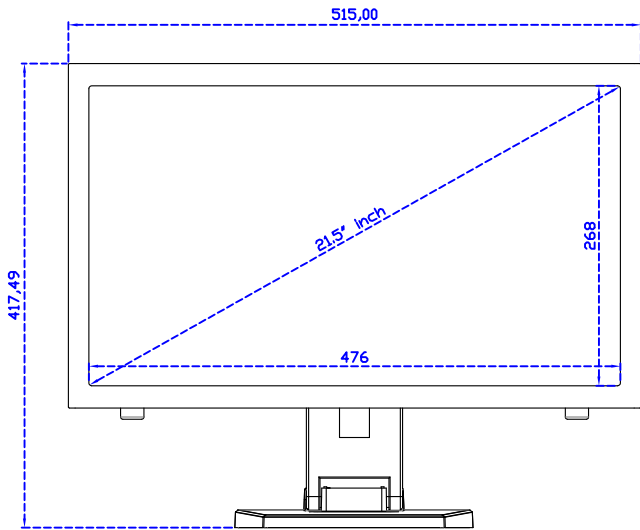

### Display Specifications :

Active Area	476 × 268 mm
Pixel Pitch	0.24795 × 0.24795 mm
Brightness	500 cd/m <sup>2</sup>
Contrast Ratio	1000 : 1
Resolution	1920 x 1080 ( Full HD )
Viewing Angle	L/R178° ; U/D178°
Response Time	14ms ( Tr + Tf )
Display Colors	16.7M
Display Modes	640×480 ; 800×600 ; 1024×768 ; 1280×720 ; 1280×800 ; 1280×1024 ; 1360×768 ; 1440×900 ; 1680×1050 ; 1920×1080
Signal input	VGA ; Audio ; Display Port ; HDMI
Speaker	1W ( 8Ω ) × 2
OSD Keyboard	⊙Power ⊙Auto adjust ⊕ ⊖ ⊙Menu
Power Source	DC 12V ( DC Jack Φ2.1mm )
Power Consumption	≤26w
Storage 、 Operation	-20~60°C ; 0~50°C
VESA	75×75 ; 100×100 mm
Casing Colors	Black ( OEM other colors )
Casing Size 、 Weight	515 × 310 × 52 mm ; 5.6 kg ( W×H×D ) ( Without Stand )
Carton 、 gross weight	700 × 390 × 170 mm ; 7.1 kg ( W×H×D )
Accessory	VGA cable / HDMI cable / Audio cable / AC90~260V Adapter / Power cable / USB or RS232 cable / Touch pen / Cleaning wipes / Driver Disk ※DP cable ( Optional )

## 21.5" Resistive Single Touch Monitor

AIM-TM5R215-R07W V

AIM-TM5R215-R07W Y

**3 Year Warranty**  
LCD Panel 1 Year

21.5" Touch Monitor.  
(VESA Mount)

AIM-TMxxxx215-R07W

21.5" Embedded Touch Monitor.  
(Open Frame)

AIM-TMOPxxxx215-R07W

21.5" Desktop Touch Monitor.  
(Foldable Stand)

AIM-TMxxxx215-R07W A

21.5" Desktop Touch Monitor.  
(Photo Stand)

AIM-TMxxxx215-R07W P

21.5" Desktop Touch Monitor.  
(PDS Stand)

AIM-TMxxxx215-R07W V

21.5" Desktop Touch Monitor.  
(Ergonomic Stand)

AIM-TMxxxx215-R07W Y