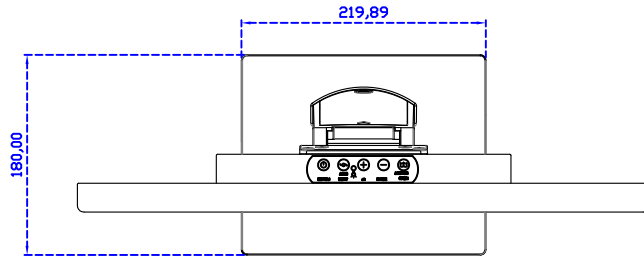

21.5" Desktop Touch Monitor.
(PDS Stand)

AIM-TMxxxx215-R07W V