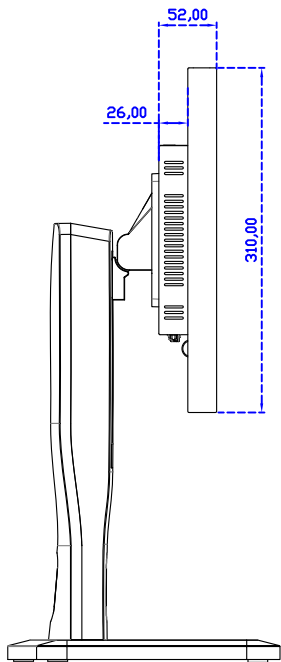

### Display Specifications :

Active Area	476 × 268 mm
Pixel Pitch	0.24795 × 0.24795 mm
Brightness	500 cd/m <sup>2</sup>
Contrast Ratio	1000 : 1
Resolution	1920 x 1080 ( Full HD )
Viewing Angle	L/R178° ; U/D178°
Response Time	14ms ( Tr + Tf )
Display Colors	16.7M
Display Modes	640×480 ; 800×600 ; 1024×768 ; 1280×720 ; 1280×800 ; 1280×1024 ; 1360×768 ; 1440×900 ; 1680×1050 ; 1920×1080
Signal input	VGA ; Audio ; Display Port ; HDMI
Speaker	1W ( 8Ω ) × 2
OSD Keyboard	⊙Power ⊙Auto adjust ⊕ ⊖ ⊙Menu
Power Source	DC 12V ( DC Jack Φ2.1mm )
Power Consumption	≤26w
Storage 、 Operation	-20~60°C ; 0~50°C
VESA	75×75 ; 100×100 mm
Casing Colors	Black ( OEM other colors )
Casing Size 、 Weight	515 × 310 × 52 mm ; 5.6 kg ( W×H×D ) ( Without Stand )
Carton 、 gross weight	700 × 390 × 170 mm ; 7.1 kg ( W×H×D )
Accessory	VGA cable / HDMI cable / Audio cable / AC90~260V Adapter / Power cable / USB or RS232 cable / Touch pen / Cleaning wipes / Driver Disk ※DP cable ( Optional )

## 21.5" Resistive Single Touch Monitor

AIM-TM5R215-R07W V

AIM-TM5R215-R07W Y

**3 Year Warranty**  
LCD Panel 1 Year

21.5" Touch Monitor.  
(VESA Mount)

AIM-TMxxxx215-R07W

21.5" Embedded Touch Monitor.  
(Open Frame)

AIM-TMOPxxxx215-R07W

21.5" Desktop Touch Monitor.  
(Foldable Stand)

AIM-TMxxxx215-R07W A

21.5" Desktop Touch Monitor.  
(Photo Stand)

AIM-TMxxxx215-R07W P

21.5" Desktop Touch Monitor.  
(PDS Stand)

AIM-TMxxxx215-R07W V

21.5" Desktop Touch Monitor.  
(Ergonomic Stand)

AIM-TMxxxx215-R07W Y