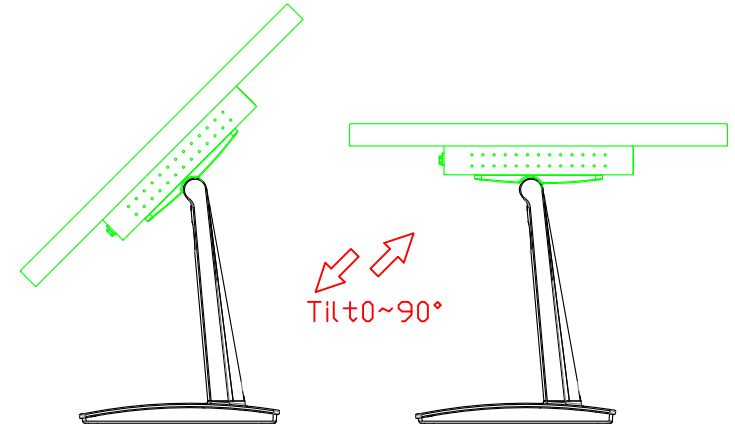

AIM-TM5R215-R07W V

AIM-TM5R215-R07W Y

**3 Year Warranty**  
LCD Panel 1 Year

21.5" Touch Monitor.  
(VESA Mount)

AIM-TMxxxx215-R07W

21.5" Embedded Touch Monitor.  
(Open Frame)

AIM-TMOPxxxx215-R07W

21.5" Desktop Touch Monitor.  
(Foldable Stand)

AIM-TMxxxx215-R07W A

21.5" Desktop Touch Monitor.  
(Photo Stand)

AIM-TMxxxx215-R07W P

21.5" Desktop Touch Monitor.  
(PDS Stand)

AIM-TMxxxx215-R07W V

21.5" Desktop Touch Monitor.  
(Ergonomic Stand)

AIM-TMxxxx215-R07W Y