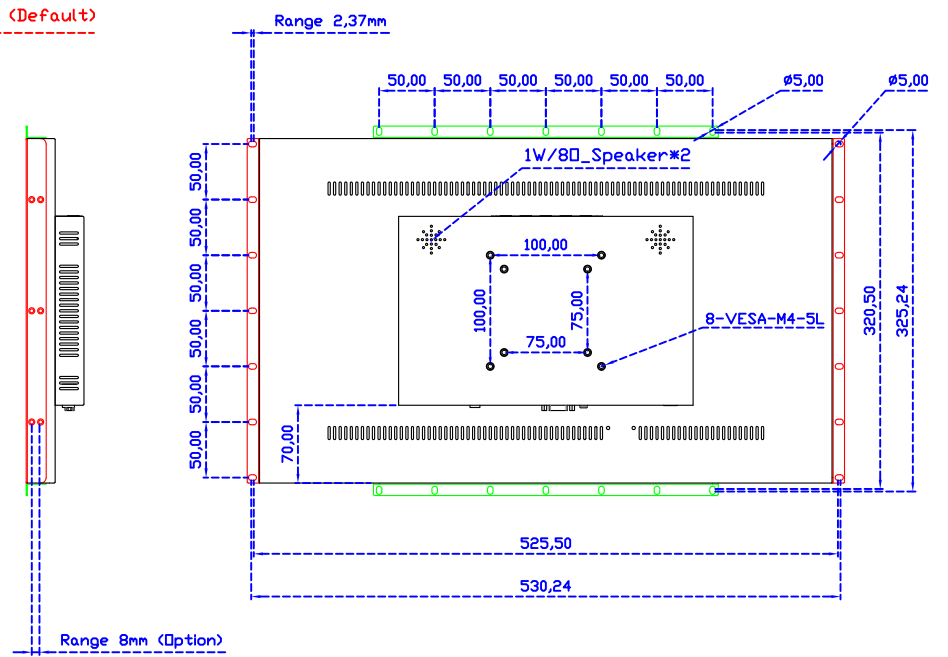

### Display Specifications :

Active Area	476 × 268 mm
Pixel Pitch	0.24795 × 0.24795 mm
Brightness	500 cd/m <sup>2</sup>
Contrast Ratio	1000 : 1
Resolution	1920 x 1080 ( Full HD )
Viewing Angle	L/R178° ; U/D178°
Response Time	14ms ( Tr + Tf )
Display Colors	16.7M
Display Modes	640×480 ; 800×600 ; 1024×768 ; 1280×720 ; 1280×800 ; 1280×1024 ; 1360×768 ; 1440×900 ; 1680×1050 ; 1920×1080
Signal input	VGA ; Audio ; Display Port ; HDMI
Speaker	1W ( 8Ω ) × 2
OSD Keyboard	⊙Power ⊙Auto adjust ⊕ ⊖ ⊙Menu
Power Source	DC 12V ( DC Jack Φ2.1mm )
Power Consumption	≤26w
Storage 、 Operation	-20~60°C ; 0~50°C
VESA	75×75 ; 100×100 mm
Casing Colors	Black ( OEM other colors )
Casing Size 、 Weight	515 × 310 × 52 mm ; 5.6 kg ( W×H×D ) ( Without Stand )
Carton 、 gross weight	700 × 390 × 170 mm ; 7.1 kg ( W×H×D )
Accessory	VGA cable / HDMI cable / Audio cable / AC90~260V Adapter / Power cable / USB or RS232 cable / Touch pen / Cleaning wipes / Driver Disk ※DP cable ( Optional )

## 21.5" Resistive Single Touch Monitor

AIM-TM5R215-R07W V

AIM-TM5R215-R07W Y

**3 Year Warranty**  
LCD Panel 1 Year

21.5" Touch Monitor.  
(VESA Mount)

AIM-TMxxxx215-R07W

21.5" Embedded Touch Monitor.  
(Open Frame)

AIM-TMOPxxxx215-R07W

21.5" Desktop Touch Monitor.  
(Foldable Stand)

AIM-TMxxxx215-R07W A

21.5" Desktop Touch Monitor.  
(Photo Stand)

AIM-TMxxxx215-R07W P

21.5" Desktop Touch Monitor.  
(PDS Stand)

AIM-TMxxxx215-R07W V

21.5" Desktop Touch Monitor.  
(Ergonomic Stand)

AIM-TMxxxx215-R07W Y