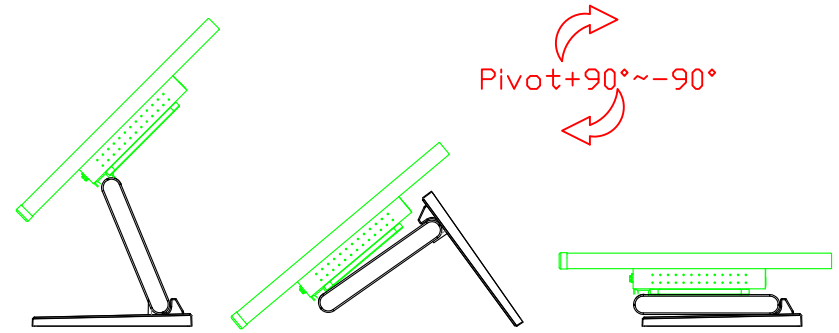

### Software Feature :

Calibration	Fast full oriental 4 points position
Compensation	Edge compensation. Accuracy 25 points linearity compensation
Draw Test	Position and linearity verification
Controller	Support multiple controllers
Languages	English · Simple Chinese · Traditional Chinese · Japanese · French · German · Spanish · Korean · Arabic · Czech · Danish · Dutch · Greek · Hungarian · Italian · Norwegian · Russian · Polish · Portuguese · Slovenian · Swedish · Thai · Turkish
Mouse Emulator	Right / left button emulation. Auto Right / left Click ( PDA function )
Touch Style	Drawing a Mode · button a Mode · Touch Off/ on Switch
Double Click	Configurable double click speed · Configurable double click area
Sound Modes	No sound · Touch down · Touch up
COM Port Support	COM1 ~ COM255 for Windows and Linux COM1 ~ COM8 for MS- DOS
Display Support	display rotation · Support multiple monitors
Support O.S	All Windows-32/64bit O.S Android ; Linux ; MAC

AIM-TM5R215-R07W V

AIM-TM5R215-R07W Y

**3 Year Warranty**  
LCD Panel 1 Year

21.5" Touch Monitor.  
(VESA Mount)

AIM-TMxxxx215-R07W

21.5" Embedded Touch Monitor.  
(Open Frame)

AIM-TMOPxxxx215-R07W

21.5" Desktop Touch Monitor.  
(Foldable Stand)