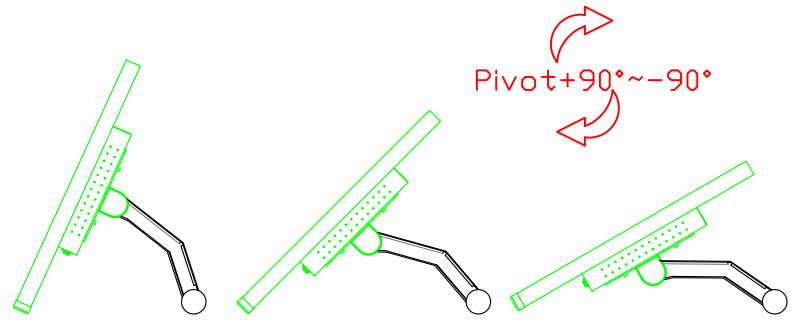

21.5" Desktop Touch Monitor.
(Photo Stand)

AIM-TMxxxx215-R07W P