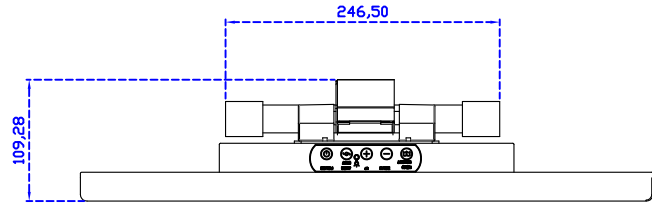

21.5" Desktop Touch Monitor.
(Photo Stand)

AIM-TMxxxx215-R07W P