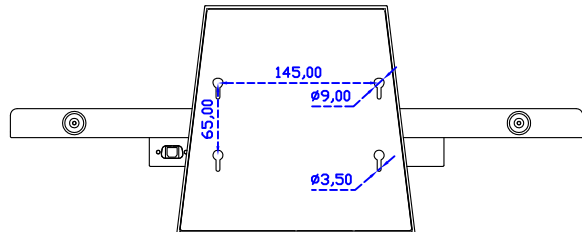

### Software Feature :

Calibration	Fast full oriental 4 points position
Compensation	Edge compensation. Accuracy 25 points linearity compensation
Draw Test	Position and linearity verification
Controller	Support multiple controllers
Languages	English · Simple Chinese · Traditional Chinese · Japanese · French · German · Spanish · Korean · Arabic · Czech · Danish · Dutch · Greek · Hungarian · Italian · Norwegian · Russian · Polish · Portuguese · Slovenian · Swedish · Thai · Turkish
Mouse Emulator	Right / left button emulation. Auto Right / left Click ( PDA function )
Touch Style	Drawing a Mode · button a Mode · Touch Off/ on Switch
Double Click	Configurable double click speed · Configurable double click area
Sound Modes	No sound · Touch down · Touch up
COM Port Support	COM1 ~ COM255 for Windows and Linux COM1 ~ COM8 for MS- DOS
Display Support	display rotation · Support multiple monitors
Support O.S	All Windows-32/64bit O.S Android ; Linux ; MAC

AIM-TM5R215-R07W V

AIM-TM5R215-R07W Y

**3 Year Warranty**  
LCD Panel 1 Year

21.5" Touch Monitor.  
(VESA Mount)

AIM-TMxxxx215-R07W

21.5" Embedded Touch Monitor.  
(Open Frame)

AIM-TMOPxxxx215-R07W

21.5" Desktop Touch Monitor.  
(Foldable Stand)

AIM-TMxxxx215-R07W A

21.5" Desktop Touch Monitor.  
(Photo Stand)

AIM-TMxxxx215-R07W P

21.5" Desktop Touch Monitor.  
(PDS Stand)

AIM-TMxxxx215-R07W V

21.5" Desktop Touch Monitor.  
(Ergonomic Stand)

AIM-TMxxxx215-R07W Y