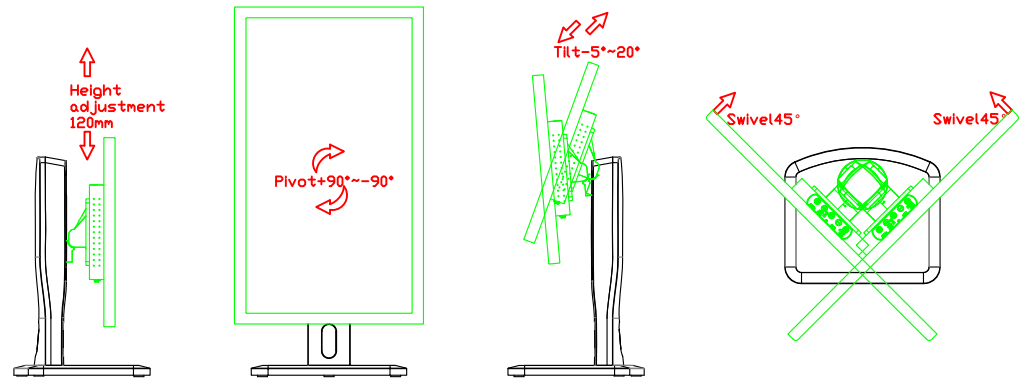

AIM-TMxxxx215-R07W A

21.5" Desktop Touch Monitor.  
(Photo Stand)

AIM-TMxxxx215-R07W P

21.5" Desktop Touch Monitor.  
(PDS Stand)

AIM-TMxxxx215-R07W V

21.5" Desktop Touch Monitor.  
(Ergonomic Stand)

AIM-TMxxxx215-R07W Y