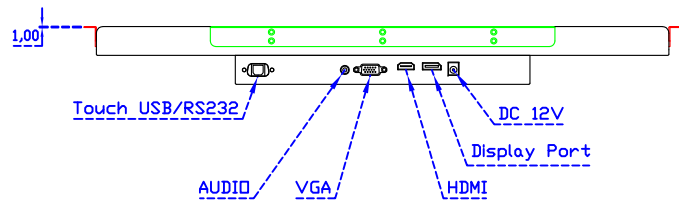

### Software Feature :

Calibration	Fast full oriental 4 points position
Compensation	Edge compensation. Accuracy 25 points linearity compensation
Draw Test	Position and linearity verification
Controller	Support multiple controllers
Languages	English · Simple Chinese · Traditional Chinese · Japanese · French · German · Spanish · Korean · Arabic · Czech · Danish · Dutch · Greek · Hungarian · Italian · Norwegian · Russian · Polish · Portuguese · Slovenian · Swedish · Thai · Turkish
Mouse Emulator	Right / left button emulation. Auto Right / left Click ( PDA function )
Touch Style	Drawing a Mode · button a Mode · Touch Off/ on Switch
Double Click	Configurable double click speed · Configurable double click area
Sound Modes	No sound · Touch down · Touch up
COM Port Support	COM1 ~ COM255 for Windows and Linux COM1 ~ COM8 for MS- DOS
Display Support	display rotation · Support multiple monitors
Support O.S	All Windows-32/64bit O.S Android ; Linux ; MAC

AIM-TM5R215-R07W V

AIM-TM5R215-R07W Y

**3 Year Warranty**  
LCD Panel 1 Year

21.5" Touch Monitor.  
(VESA Mount)

AIM-TMxxxx215-R07W

21.5" Embedded Touch Monitor.  
(Open Frame)

AIM-TMOPxxxx215-R07W

21.5" Desktop Touch Monitor.  
(Foldable Stand)

AIM-TMxxxx215-R07W A

21.5" Desktop Touch Monitor.  
(Photo Stand)

AIM-TMxxxx215-R07W P

21.5" Desktop Touch Monitor.  
(PDS Stand)

AIM-TMxxxx215-R07W V

21.5" Desktop Touch Monitor.  
(Ergonomic Stand)

AIM-TMxxxx215-R07W Y