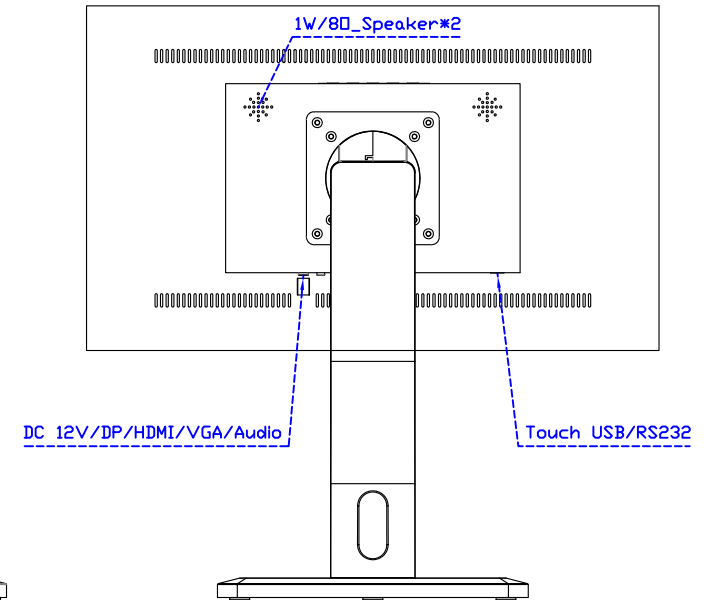

AIM-TM5R215-R07W V

AIM-TM5R215-R07W Y

**3 Year Warranty**  
LCD Panel 1 Year

21.5" Touch Monitor.  
(VESA Mount)

AIM-TMxxxx215-R07W

21.5" Embedded Touch Monitor.  
(Open Frame)

AIM-TMOPxxxx215-R07W

21.5" Desktop Touch Monitor.  
(Foldable Stand)

AIM-TMxxxx215-R07W A

21.5" Desktop Touch Monitor.  
(Photo Stand)

AIM-TMxxxx215-R07W P

21.5" Desktop Touch Monitor.  
(PDS Stand)

AIM-TMxxxx215-R07W V

21.5" Desktop Touch Monitor.  
(Ergonomic Stand)

AIM-TMxxxx215-R07W Y