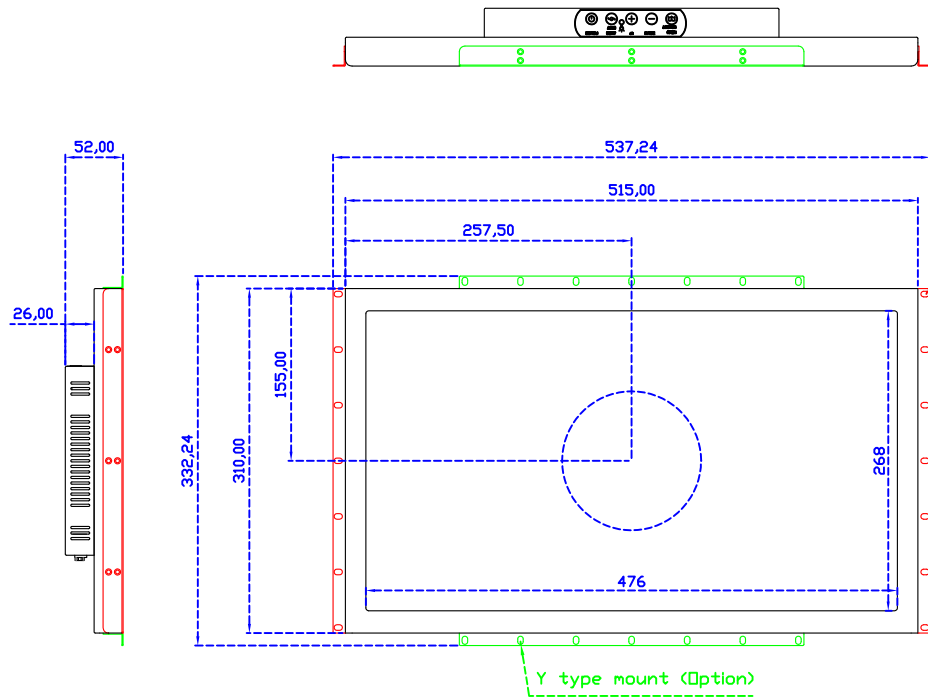

### Display Specifications :

Active Area	476 × 268 mm
Pixel Pitch	0.24795 × 0.24795 mm
Brightness	500 cd/m <sup>2</sup>
Contrast Ratio	1000 : 1
Resolution	1920 x 1080 ( Full HD )
Viewing Angle	L/R178° ; U/D178°
Response Time	14ms ( Tr + Tf )
Display Colors	16.7M
Display Modes	640×480 ; 800×600 ; 1024×768 ; 1280×720 ; 1280×800 ; 1280×1024 ; 1360×768 ; 1440×900 ; 1680×1050 ; 1920×1080
Signal input	VGA ; Audio ; Display Port ; HDMI
Speaker	1W ( 8Ω ) × 2
OSD Keyboard	⊙Power ⊙Auto adjust ⊕ ⊖ ⊙Menu
Power Source	DC 12V ( DC Jack Φ2.1mm )
Power Consumption	≤26w
Storage 、 Operation	-20~60°C ; 0~50°C
VESA	75×75 ; 100×100 mm
Casing Colors	Black ( OEM other colors )
Casing Size 、 Weight	515 × 310 × 52 mm ; 5.6 kg ( W×H×D ) ( Without Stand )
Carton 、 gross weight	700 × 390 × 170 mm ; 7.1 kg ( W×H×D )
Accessory	VGA cable / HDMI cable / Audio cable / AC90~260V Adapter / Power cable / USB or RS232 cable / Touch pen / Cleaning wipes / Driver Disk ※DP cable ( Optional )

## 21.5" Resistive Single Touch Monitor

AIM-TM5R215-R07W V

AIM-TM5R215-R07W Y

**3 Year Warranty**  
LCD Panel 1 Year

21.5" Touch Monitor.  
(VESA Mount)

AIM-TMxxxx215-R07W

21.5" Embedded Touch Monitor.  
(Open Frame)

AIM-TMOPxxxx215-R07W

21.5" Desktop Touch Monitor.  
(Foldable Stand)

AIM-TMxxxx215-R07W A

21.5" Desktop Touch Monitor.  
(Photo Stand)

AIM-TMxxxx215-R07W P

21.5" Desktop Touch Monitor.  
(PDS Stand)

AIM-TMxxxx215-R07W V

21.5" Desktop Touch Monitor.  
(Ergonomic Stand)

AIM-TMxxxx215-R07W Y