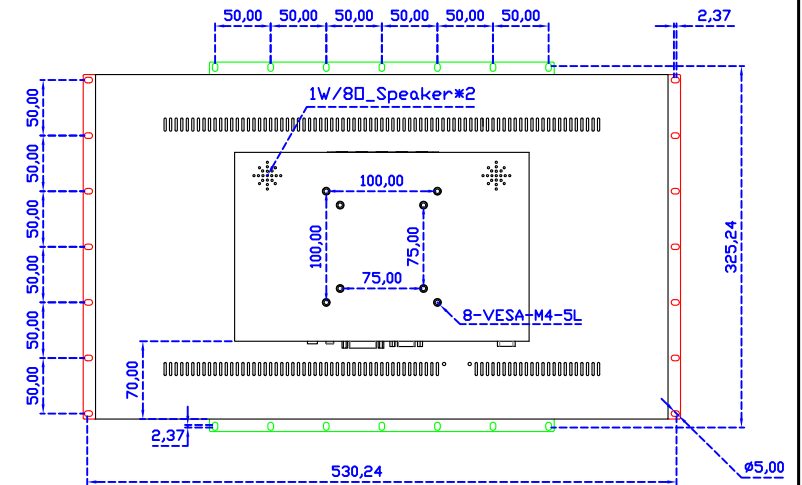

21.5" Resistive Single Touch Monitor

Display Specifications :

Active Area	476 × 268 mm
Pixel Pitch	0.24795 × 0.24795 mm
Brightness	500 cd/m ²
Contrast Ratio	1000 : 1
Resolution	1920 x 1080 (Full HD)
Viewing Angle	L/R178° ; U/D178°
Response Time	14ms (Tr + Tf)
Display Colors	16.7M
Display Modes	640×480 ; 800×600 ; 1024×768 ; 1280×720 ; 1280×800 ; 1280×1024 ; 1360×768 ; 1440×900 ; 1680×1050 ; 1920×1080
Signal input	VGA ; Audio ; DVI
Speaker	1W (8Ω) × 2
OSD Keyboard	⊙Power ⊙Auto adjust ⊕ ⊖ ⊙Menu
Power Source	DC 12V (DC Jack Φ2.1mm)
Power Consumption	≤26w
Storage 、 Operation	-20~60°C ; 0~50°C
VESA	75×75 ; 100×100 mm
Casing Colors	Black (OEM other colors)
Casing Size 、 Weight	515 × 310 × 52 mm ; 5.6 kg (W×H×D) (Without Stand)
Carton 、 gross weight	700 × 390 × 170 mm ; 7.1 kg (W×H×D)
Accessory	VGA cable / Audio cable / AC90~260V Adapter / Power cable / USB or RS232 cable / Touch pen / Cleaning wipes / Driver Disk ※DVI cable (Optional)

AIM-TM5R215-R05W Y

3 Year Warranty
LCD Panel 1 Year

21.5" Touch Monitor.
(VESA Mount)

AIM-TMxxxx215-R05W

X type mount (Default)

Range 8mm (Option)

21.5" Embedded Touch Monitor.
(Open Frame)

AIM-TMOPxxxx215-R05W

21.5" Desktop Touch Monitor.
(Foldable Stand)

AIM-TMxxxx215-R05W A

21.5" Desktop Touch Monitor.
(Photo Stand)

AIM-TMxxxx215-R05W P

21.5" Desktop Touch Monitor.
(PDS Stand)

AIM-TMxxx215-R05W V

21.5" Desktop Touch Monitor.
(Ergonomic Stand)