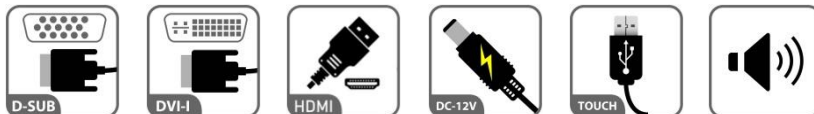

21.5" Resistive Single Touch Monitor

Display Specifications :

Active Area	476 × 268 mm
Pixel Pitch	0.24795 × 0.24795 mm
Brightness	500 cd/m ²
Contrast Ratio	1000 : 1
Resolution	1920 x 1080 (Full HD)
Viewing Angle	L/R178° ; U/D178°
Response Time	14ms (Tr + Tf)
Display Colors	16.7M
Display Modes	640×480 ; 800×600 ; 1024×768 ; 1280×720 ; 1280×800 ; 1280×1024 ; 1360×768 ; 1440×900 ; 1680×1050 ; 1920×1080
Signal input	VGA ; Audio ; DVI
Speaker	1W (8Ω) × 2
OSD Keyboard	⊙Power ⊙Auto adjust ⊕ ⊖ ⊙Menu
Power Source	DC 12V (DC Jack Φ2.1mm)
Power Consumption	≤26w
Storage 、 Operation	-20~60°C ; 0~50°C
VESA	75×75 ; 100×100 mm
Casing Colors	Black (OEM other colors)
Casing Size 、 Weight	515 × 310 × 52 mm ; 5.6 kg (W×H×D) (Without Stand)
Carton 、 gross weight	700 × 390 × 170 mm ; 7.1 kg (W×H×D)
Accessory	VGA cable / Audio cable / AC90~260V Adapter / Power cable / USB or RS232 cable / Touch pen / Cleaning wipes / Driver Disk ※DVI cable (Optional)

※AiM Touch has the right to update specs without further notice

AIM-TM5R215-R05W A

AIM-TM5R215-R05W P

21.5" Resistive Single Touch Monitor

Touch Feature :

Input Method	Finger, gloved hand, or stylus activation
Activation Force	≤50g
Linearity	≤1.5%
Surface	≥3H
Life Time	≥35,000,000
Application	Writing and Signature Capture Capability