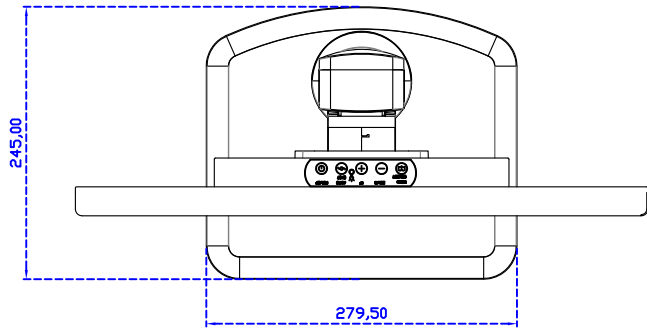

AIM-TM5R215-R05W Y

3 Year Warranty
LCD Panel 1 Year

21.5" Touch Monitor.
(VESA Mount)

AIM-TMxxxx215-R05W

X type mount (Default)

Range 8mm (Option)

21.5" Embedded Touch Monitor.
(Open Frame)

AIM-TMOPxxxx215-R05W

21.5" Desktop Touch Monitor.
(Foldable Stand)

AIM-TMxxxx215-R05W A

21.5" Desktop Touch Monitor.
(Photo Stand)

AIM-TMxxxx215-R05W P

21.5" Desktop Touch Monitor.
(PDS Stand)

AIM-TMxxx215-R05W V

21.5" Desktop Touch Monitor.
(Ergonomic Stand)