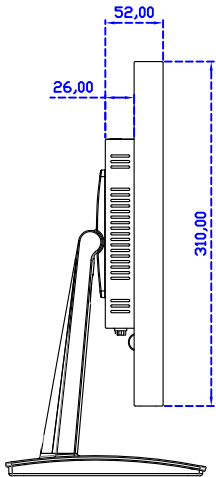

21.5" Resistive Single Touch Monitor

Display Specifications :

Active Area	476 × 268 mm
Pixel Pitch	0.24795 × 0.24795 mm
Brightness	500 cd/m ²
Contrast Ratio	1000 : 1
Resolution	1920 x 1080 (Full HD)
Viewing Angle	L/R178° ; U/D178°
Response Time	14ms (Tr + Tf)
Display Colors	16.7M
Display Modes	640×480 ; 800×600 ; 1024×768 ; 1280×720 ; 1280×800 ; 1280×1024 ; 1360×768 ; 1440×900 ; 1680×1050 ; 1920×1080
Signal input	VGA ; Audio ; DVI
Speaker	1W (8Ω) × 2
OSD Keyboard	⊙Power ⊙Auto adjust ⊕ ⊖ ⊙Menu
Power Source	DC 12V (DC Jack Φ2.1mm)
Power Consumption	≤26w
Storage 、 Operation	-20~60°C ; 0~50°C
VESA	75×75 ; 100×100 mm
Casing Colors	Black (OEM other colors)
Casing Size 、 Weight	515 × 310 × 52 mm ; 5.6 kg (W×H×D) (Without Stand)
Carton 、 gross weight	700 × 390 × 170 mm ; 7.1 kg (W×H×D)
Accessory	VGA cable / Audio cable / AC90~260V Adapter / Power cable / USB or RS232 cable / Touch pen / Cleaning wipes / Driver Disk ※DVI cable (Optional)

AIM-TM5R215-R05W Y

3 Year Warranty
LCD Panel 1 Year

21.5" Touch Monitor.
(VESA Mount)

AIM-TMxxxx215-R05W

X type mount (Default)

Range 8mm (Option)

21.5" Embedded Touch Monitor.
(Open Frame)

AIM-TMOPxxxx215-R05W

21.5" Desktop Touch Monitor.
(Foldable Stand)

AIM-TMxxxx215-R05W A

21.5" Desktop Touch Monitor.
(Photo Stand)

AIM-TMxxxx215-R05W P

21.5" Desktop Touch Monitor.
(PDS Stand)

AIM-TMxxx215-R05W V

21.5" Desktop Touch Monitor.
(Ergonomic Stand)