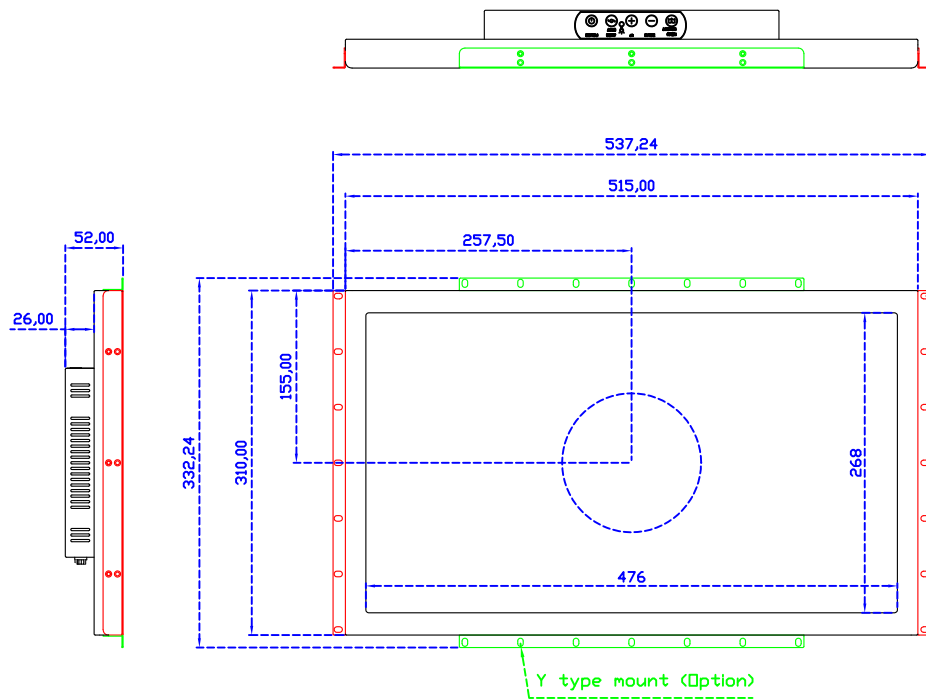

21.5" Resistive Single Touch Monitor

Display Specifications :

Active Area	476 × 268 mm
Pixel Pitch	0.24795 × 0.24795 mm
Brightness	500 cd/m ²
Contrast Ratio	1000 : 1
Resolution	1920 x 1080 (Full HD)
Viewing Angle	L/R178° ; U/D178°
Response Time	14ms (Tr + Tf)
Display Colors	16.7M
Display Modes	640×480 ; 800×600 ; 1024×768 ; 1280×720 ; 1280×800 ; 1280×1024 ; 1360×768 ; 1440×900 ; 1680×1050 ; 1920×1080
Signal input	VGA ; Audio ; DVI
Speaker	1W (8Ω) × 2
OSD Keyboard	⊙Power ⊙Auto adjust ⊕ ⊖ ⊙Menu
Power Source	DC 12V (DC Jack Φ2.1mm)
Power Consumption	≤26w
Storage 、 Operation	-20~60°C ; 0~50°C
VESA	75×75 ; 100×100 mm
Casing Colors	Black (OEM other colors)
Casing Size 、 Weight	515 × 310 × 52 mm ; 5.6 kg (W×H×D) (Without Stand)
Carton 、 gross weight	700 × 390 × 170 mm ; 7.1 kg (W×H×D)
Accessory	VGA cable / Audio cable / AC90~260V Adapter / Power cable / USB or RS232 cable / Touch pen / Cleaning wipes / Driver Disk ※DVI cable (Optional)

AIM-TM5R215-R05W Y

3 Year Warranty
LCD Panel 1 Year

21.5" Touch Monitor.
(VESA Mount)

AIM-TMxxxx215-R05W

X type mount (Default)

Range 8mm (Option)

21.5" Embedded Touch Monitor.
(Open Frame)

AIM-TMOPxxxx215-R05W

21.5" Desktop Touch Monitor.
(Foldable Stand)

AIM-TMxxxx215-R05W A

21.5" Desktop Touch Monitor.
(Photo Stand)

AIM-TMxxxx215-R05W P

21.5" Desktop Touch Monitor.
(PDS Stand)

AIM-TMxxx215-R05W V

21.5" Desktop Touch Monitor.
(Ergonomic Stand)