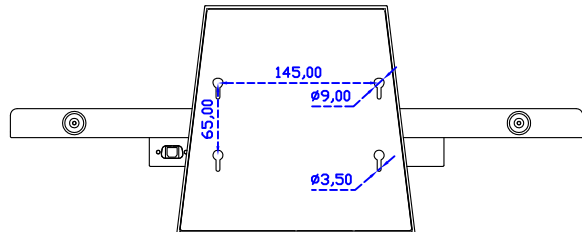

AIM-TM5R215-R05W V

Software Feature :

Calibration	Fast full oriental 4 points position
Compensation	Edge compensation. Accuracy 25 points linearity compensation
Draw Test	Position and linearity verification
Controller	Support multiple controllers
Languages	English · Simple Chinese · Traditional Chinese · Japanese · French · German · Spanish · Korean · Arabic · Czech · Danish · Dutch · Greek · Hungarian · Italian · Norwegian · Russian · Polish · Portuguese · Slovenian · Swedish · Thai · Turkish
Mouse Emulator	Right / left button emulation. Auto Right / left Click (PDA function)
Touch Style	Drawing a Mode · button a Mode · Touch Off/ on Switch
Double Click	Configurable double click speed · Configurable double click area
Sound Modes	No sound · Touch down · Touch up
COM Port Support	COM1 ~ COM255 for Windows and Linux COM1 ~ COM8 for MS- DOS
Display Support	display rotation · Support multiple monitors
Support O.S	All Windows-32/64bit O.S Android ; Linux ; MAC

AIM-TM5R215-R05W Y

3 Year Warranty
LCD Panel 1 Year

21.5" Touch Monitor.
(VESA Mount)

AIM-TMxxxx215-R05W

X type mount (Default)

Range 8mm (Option)

21.5" Embedded Touch Monitor.
(Open Frame)

AIM-TMOPxxxx215-R05W

21.5" Desktop Touch Monitor.
(Foldable Stand)

AIM-TMxxxx215-R05W A

21.5" Desktop Touch Monitor.
(Photo Stand)

AIM-TMxxxx215-R05W P

21.5" Desktop Touch Monitor.
(PDS Stand)

AIM-TMxxx215-R05W V

21.5" Desktop Touch Monitor.
(Ergonomic Stand)