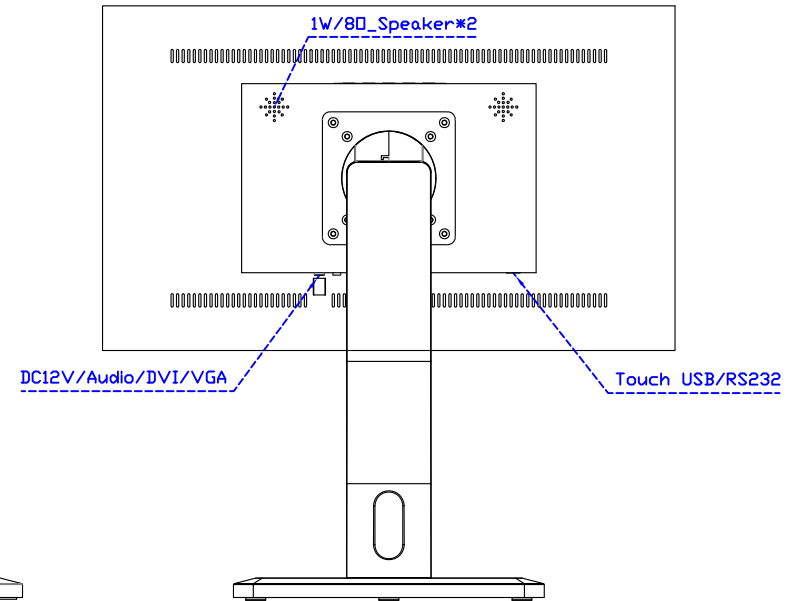

AIM-TM5R215-R05W Y

3 Year Warranty
LCD Panel 1 Year

21.5" Touch Monitor.
(VESA Mount)

AIM-TMxxxx215-R05W

X type mount (Default)

Range 8mm (Option)

21.5" Embedded Touch Monitor.
(Open Frame)

AIM-TMOPxxxx215-R05W

21.5" Desktop Touch Monitor.
(Foldable Stand)

AIM-TMxxxx215-R05W A

21.5" Desktop Touch Monitor.
(Photo Stand)

AIM-TMxxxx215-R05W P

21.5" Desktop Touch Monitor.
(PDS Stand)

AIM-TMxxx215-R05W V

21.5" Desktop Touch Monitor.
(Ergonomic Stand)