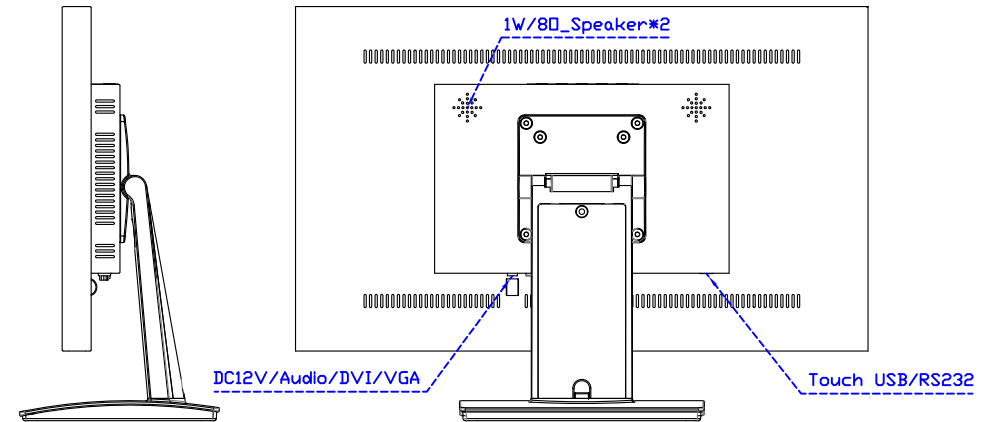

AIM-TM5R215-R05W V

Software Feature :

Calibration	Fast full oriental 4 points position
Compensation	Edge compensation. Accuracy 25 points linearity compensation
Draw Test	Position and linearity verification
Controller	Support multiple controllers
Languages	English · Simple Chinese · Traditional Chinese · Japanese · French · German · Spanish · Korean · Arabic · Czech · Danish · Dutch · Greek · Hungarian · Italian · Norwegian · Russian · Polish · Portuguese · Slovenian · Swedish · Thai · Turkish
Mouse Emulator	Right / left button emulation. Auto Right / left Click (PDA function)
Touch Style	Drawing a Mode · button a Mode · Touch Off/ on Switch
Double Click	Configurable double click speed · Configurable double click area
Sound Modes	No sound · Touch down · Touch up
COM Port Support	COM1 ~ COM255 for Windows and Linux COM1 ~ COM8 for MS- DOS
Display Support	display rotation · Support multiple monitors
Support O.S	All Windows-32/64bit O.S Android ; Linux ; MAC

AIM-TM5R215-R05W Y

3 Year Warranty
LCD Panel 1 Year

21.5" Touch Monitor.
(VESA Mount)

AIM-TMxxxx215-R05W

X type mount (Default)

Range 8mm (Option)

21.5" Embedded Touch Monitor.
(Open Frame)

AIM-TMOPxxxx215-R05W

21.5" Desktop Touch Monitor.
(Foldable Stand)

AIM-TMxxxx215-R05W A

21.5" Desktop Touch Monitor.
(Photo Stand)

AIM-TMxxxx215-R05W P

21.5" Desktop Touch Monitor.
(PDS Stand)

AIM-TMxxx215-R05W V

21.5" Desktop Touch Monitor.
(Ergonomic Stand)