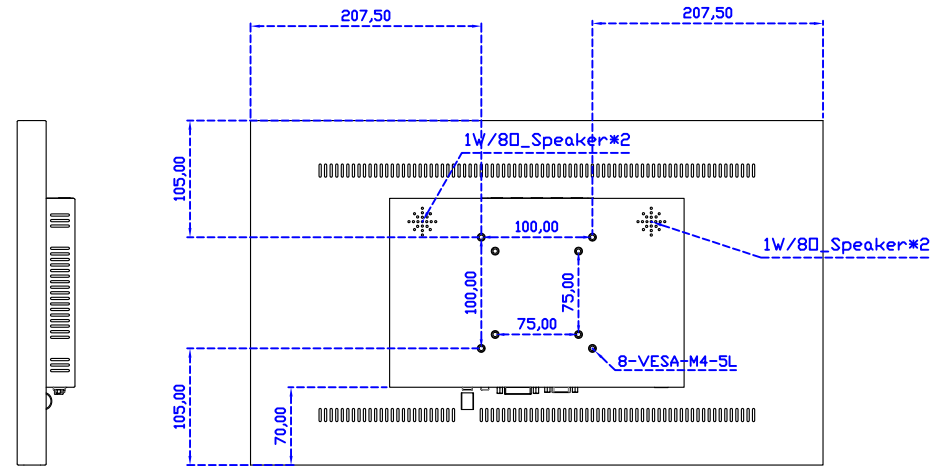

AIM-TM5R215-R05W V

Software Feature :

Calibration	Fast full oriental 4 points position
Compensation	Edge compensation. Accuracy 25 points linearity compensation
Draw Test	Position and linearity verification
Controller	Support multiple controllers
Languages	English · Simple Chinese · Traditional Chinese · Japanese · French · German · Spanish · Korean · Arabic · Czech · Danish · Dutch · Greek · Hungarian · Italian · Norwegian · Russian · Polish · Portuguese · Slovenian · Swedish · Thai · Turkish
Mouse Emulator	Right / left button emulation. Auto Right / left Click (PDA function)
Touch Style	Drawing a Mode · button a Mode · Touch Off/ on Switch
Double Click	Configurable double click speed · Configurable double click area
Sound Modes	No sound · Touch down · Touch up
COM Port Support	COM1 ~ COM255 for Windows and Linux COM1 ~ COM8 for MS- DOS
Display Support	display rotation · Support multiple monitors
Support O.S	All Windows-32/64bit O.S Android ; Linux ; MAC

AIM-TM5R215-R05W Y

3 Year Warranty
LCD Panel 1 Year

21.5" Touch Monitor.
(VESA Mount)

AIM-TMxxxx215-R05W

X type mount (Default)

Range 8mm (Option)

21.5" Embedded Touch Monitor.
(Open Frame)

AIM-TMOPxxxx215-R05W