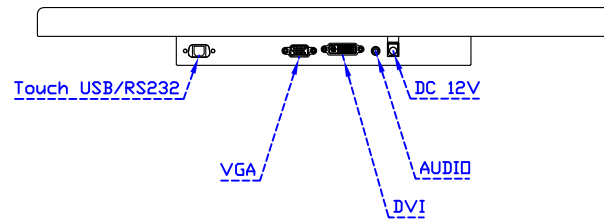

※AiM Touch has the right to update specs without further notice

AIM-TM5R215-R05W A

AIM-TM5R215-R05W P

21.5" Resistive Single Touch Monitor

Touch Feature :

Input Method	Finger, gloved hand, or stylus activation
Activation Force	≤50g
Linearity	≤1.5%
Surface	≥3H
Life Time	≥35,000,000
Application	Writing and Signature Capture Capability

AIM-TM5R215-R05W V

Software Feature :

Calibration	Fast full oriental 4 points position
Compensation	Edge compensation. Accuracy 25 points linearity compensation
Draw Test	Position and linearity verification
Controller	Support multiple controllers
Languages	English · Simple Chinese · Traditional Chinese · Japanese · French · German · Spanish · Korean · Arabic · Czech · Danish · Dutch · Greek · Hungarian · Italian · Norwegian · Russian · Polish · Portuguese · Slovenian · Swedish · Thai · Turkish
Mouse Emulator	Right / left button emulation. Auto Right / left Click (PDA function)
Touch Style	Drawing a Mode · button a Mode · Touch Off/ on Switch
Double Click	Configurable double click speed · Configurable double click area
Sound Modes	No sound · Touch down · Touch up
COM Port Support	COM1 ~ COM255 for Windows and Linux COM1 ~ COM8 for MS- DOS
Display Support	display rotation · Support multiple monitors
Support O.S	All Windows-32/64bit O.S Android ; Linux ; MAC

AIM-TM5R215-R05W Y

3 Year Warranty
LCD Panel 1 Year

21.5" Touch Monitor.
(VESA Mount)

AIM-TMxxxx215-R05W

X type mount (Default)

Range 8mm (Option)

21.5" Embedded Touch Monitor.
(Open Frame)

AIM-TMOPxxxx215-R05W