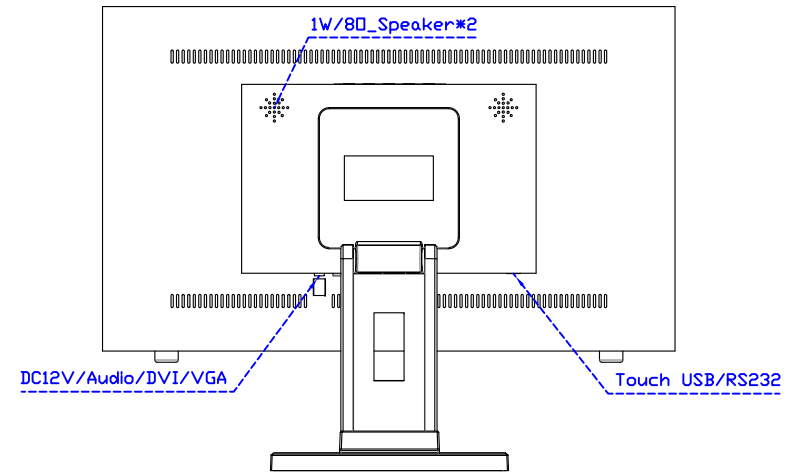

AIM-TM5R215-R05W V

Software Feature :

Calibration	Fast full oriental 4 points position
Compensation	Edge compensation. Accuracy 25 points linearity compensation
Draw Test	Position and linearity verification
Controller	Support multiple controllers
Languages	English · Simple Chinese · Traditional Chinese · Japanese · French · German · Spanish · Korean · Arabic · Czech · Danish · Dutch · Greek · Hungarian · Italian · Norwegian · Russian · Polish · Portuguese · Slovenian · Swedish · Thai · Turkish
Mouse Emulator	Right / left button emulation. Auto Right / left Click (PDA function)
Touch Style	Drawing a Mode · button a Mode · Touch Off/ on Switch
Double Click	Configurable double click speed · Configurable double click area
Sound Modes	No sound · Touch down · Touch up
COM Port Support	COM1 ~ COM255 for Windows and Linux COM1 ~ COM8 for MS- DOS
Display Support	display rotation · Support multiple monitors
Support O.S	All Windows-32/64bit O.S Android ; Linux ; MAC

AIM-TM5R215-R05W Y

3 Year Warranty
LCD Panel 1 Year

21.5" Touch Monitor.
(VESA Mount)

AIM-TMxxxx215-R05W

X type mount (Default)

Range 8mm (Option)

21.5" Embedded Touch Monitor.
(Open Frame)

AIM-TMOPxxxx215-R05W

21.5" Desktop Touch Monitor.
(Foldable Stand)

AIM-TMxxxx215-R05W A

21.5" Desktop Touch Monitor.
(Photo Stand)

AIM-TMxxxx215-R05W P

21.5" Desktop Touch Monitor.
(PDS Stand)

AIM-TMxxx215-R05W V

21.5" Desktop Touch Monitor.
(Ergonomic Stand)