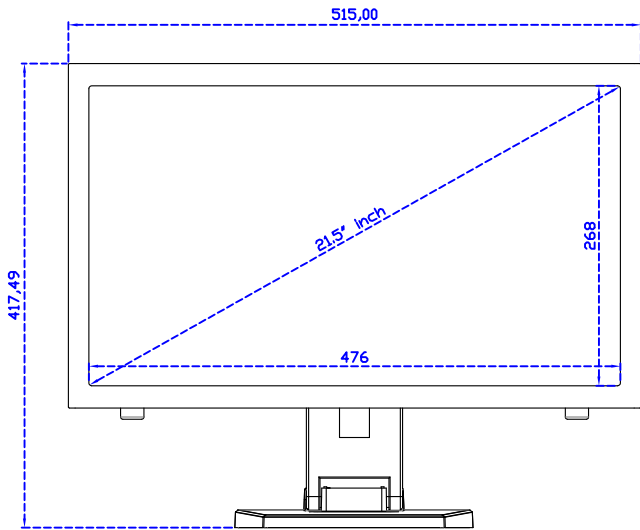

21.5" Resistive Single Touch Monitor

Display Specifications :

Active Area	476 × 268 mm
Pixel Pitch	0.24795 × 0.24795 mm
Brightness	500 cd/m ²
Contrast Ratio	1000 : 1
Resolution	1920 x 1080 (Full HD)
Viewing Angle	L/R178° ; U/D178°
Response Time	14ms (Tr + Tf)
Display Colors	16.7M
Display Modes	640×480 ; 800×600 ; 1024×768 ; 1280×720 ; 1280×800 ; 1280×1024 ; 1360×768 ; 1440×900 ; 1680×1050 ; 1920×1080
Signal input	VGA ; Audio ; DVI
Speaker	1W (8Ω) × 2
OSD Keyboard	⊙Power ⊙Auto adjust ⊕ ⊖ ⊙Menu
Power Source	DC 12V (DC Jack Φ2.1mm)
Power Consumption	≤26w
Storage 、 Operation	-20~60°C ; 0~50°C
VESA	75×75 ; 100×100 mm
Casing Colors	Black (OEM other colors)
Casing Size 、 Weight	515 × 310 × 52 mm ; 5.6 kg (W×H×D) (Without Stand)
Carton 、 gross weight	700 × 390 × 170 mm ; 7.1 kg (W×H×D)
Accessory	VGA cable / Audio cable / AC90~260V Adapter / Power cable / USB or RS232 cable / Touch pen / Cleaning wipes / Driver Disk ※DVI cable (Optional)

AIM-TM5R215-R05W Y

3 Year Warranty
LCD Panel 1 Year

21.5" Touch Monitor.
(VESA Mount)

AIM-TMxxxx215-R05W

X type mount (Default)

Range 8mm (Option)

21.5" Embedded Touch Monitor.
(Open Frame)

AIM-TMOPxxxx215-R05W

21.5" Desktop Touch Monitor.
(Foldable Stand)

AIM-TMxxxx215-R05W A

21.5" Desktop Touch Monitor.
(Photo Stand)

AIM-TMxxxx215-R05W P

21.5" Desktop Touch Monitor.
(PDS Stand)

AIM-TMxxx215-R05W V

21.5" Desktop Touch Monitor.
(Ergonomic Stand)