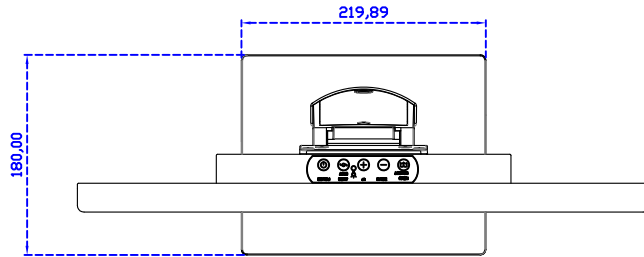

AIM-TM5R215-R05W Y

3 Year Warranty
LCD Panel 1 Year

21.5" Touch Monitor.
(VESA Mount)

AIM-TMxxxx215-R05W

X type mount (Default)

Range 8mm (Option)

21.5" Embedded Touch Monitor.
(Open Frame)

AIM-TMOPxxxx215-R05W

21.5" Desktop Touch Monitor.
(Foldable Stand)

AIM-TMxxxx215-R05W A

21.5" Desktop Touch Monitor.
(Photo Stand)

AIM-TMxxxx215-R05W P

21.5" Desktop Touch Monitor.
(PDS Stand)

AIM-TMxxx215-R05W V

21.5" Desktop Touch Monitor.
(Ergonomic Stand)