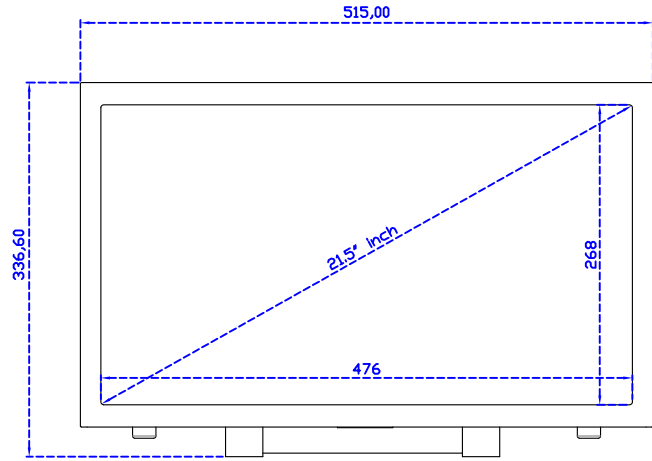

21.5" Resistive Single Touch Monitor

Display Specifications :

Active Area	476 × 268 mm
Pixel Pitch	0.24795 × 0.24795 mm
Brightness	500 cd/m ²
Contrast Ratio	1000 : 1
Resolution	1920 x 1080 (Full HD)
Viewing Angle	L/R178° ; U/D178°
Response Time	14ms (Tr + Tf)
Display Colors	16.7M
Display Modes	640×480 ; 800×600 ; 1024×768 ; 1280×720 ; 1280×800 ; 1280×1024 ; 1360×768 ; 1440×900 ; 1680×1050 ; 1920×1080
Signal input	VGA ; Audio ; DVI
Speaker	1W (8Ω) × 2
OSD Keyboard	⊙Power ⊙Auto adjust ⊕ ⊖ ⊙Menu
Power Source	DC 12V (DC Jack Φ2.1mm)
Power Consumption	≤26w
Storage 、 Operation	-20~60°C ; 0~50°C
VESA	75×75 ; 100×100 mm
Casing Colors	Black (OEM other colors)
Casing Size 、 Weight	515 × 310 × 52 mm ; 5.6 kg (W×H×D) (Without Stand)
Carton 、 gross weight	700 × 390 × 170 mm ; 7.1 kg (W×H×D)
Accessory	VGA cable / Audio cable / AC90~260V Adapter / Power cable / USB or RS232 cable / Touch pen / Cleaning wipes / Driver Disk ※DVI cable (Optional)

AIM-TM5R215-R05W Y

3 Year Warranty
LCD Panel 1 Year

21.5" Touch Monitor.
(VESA Mount)

AIM-TMxxxx215-R05W

X type mount (Default)

Range 8mm (Option)

21.5" Embedded Touch Monitor.
(Open Frame)

AIM-TMOPxxxx215-R05W

21.5" Desktop Touch Monitor.
(Foldable Stand)

AIM-TMxxxx215-R05W A

21.5" Desktop Touch Monitor.
(Photo Stand)

AIM-TMxxxx215-R05W P

21.5" Desktop Touch Monitor.
(PDS Stand)

AIM-TMxxx215-R05W V

21.5" Desktop Touch Monitor.
(Ergonomic Stand)