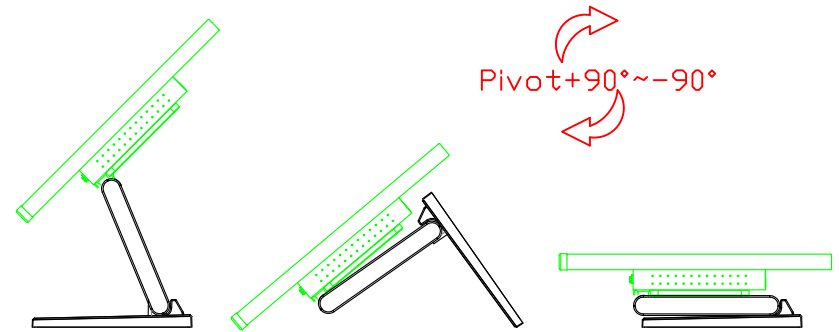

AIM-TM5R215-R05W V

Software Feature :

Calibration	Fast full oriental 4 points position
Compensation	Edge compensation. Accuracy 25 points linearity compensation
Draw Test	Position and linearity verification
Controller	Support multiple controllers
Languages	English · Simple Chinese · Traditional Chinese · Japanese · French · German · Spanish · Korean · Arabic · Czech · Danish · Dutch · Greek · Hungarian · Italian · Norwegian · Russian · Polish · Portuguese · Slovenian · Swedish · Thai · Turkish
Mouse Emulator	Right / left button emulation. Auto Right / left Click (PDA function)
Touch Style	Drawing a Mode · button a Mode · Touch Off/ on Switch
Double Click	Configurable double click speed · Configurable double click area
Sound Modes	No sound · Touch down · Touch up
COM Port Support	COM1 ~ COM255 for Windows and Linux COM1 ~ COM8 for MS- DOS
Display Support	display rotation · Support multiple monitors
Support O.S	All Windows-32/64bit O.S Android ; Linux ; MAC

AIM-TM5R215-R05W Y

3 Year Warranty
LCD Panel 1 Year

21.5" Touch Monitor.
(VESA Mount)

AIM-TMxxxx215-R05W

X type mount (Default)

Range 8mm (Option)

21.5" Embedded Touch Monitor.
(Open Frame)

AIM-TMOPxxxx215-R05W

21.5" Desktop Touch Monitor.
(Foldable Stand)

AIM-TMxxxx215-R05W A

21.5" Desktop Touch Monitor.
(Photo Stand)

AIM-TMxxxx215-R05W P

21.5" Desktop Touch Monitor.
(PDS Stand)

AIM-TMxxx215-R05W V

21.5" Desktop Touch Monitor.
(Ergonomic Stand)