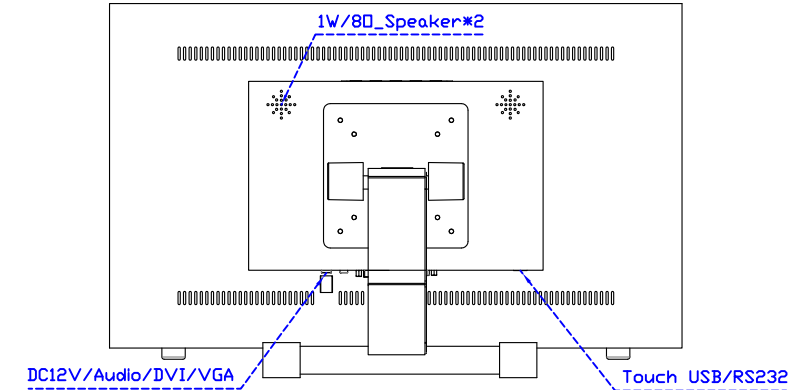

AIM-TM5R215-R05W V

Software Feature :

Calibration	Fast full oriental 4 points position
Compensation	Edge compensation. Accuracy 25 points linearity compensation
Draw Test	Position and linearity verification
Controller	Support multiple controllers
Languages	English · Simple Chinese · Traditional Chinese · Japanese · French · German · Spanish · Korean · Arabic · Czech · Danish · Dutch · Greek · Hungarian · Italian · Norwegian · Russian · Polish · Portuguese · Slovenian · Swedish · Thai · Turkish
Mouse Emulator	Right / left button emulation. Auto Right / left Click (PDA function)
Touch Style	Drawing a Mode · button a Mode · Touch Off/ on Switch
Double Click	Configurable double click speed · Configurable double click area
Sound Modes	No sound · Touch down · Touch up
COM Port Support	COM1 ~ COM255 for Windows and Linux COM1 ~ COM8 for MS- DOS
Display Support	display rotation · Support multiple monitors
Support O.S	All Windows-32/64bit O.S Android ; Linux ; MAC

AIM-TM5R215-R05W Y

3 Year Warranty
LCD Panel 1 Year

21.5" Touch Monitor.
(VESA Mount)

AIM-TMxxxx215-R05W

X type mount (Default)

Range 8mm (Option)

21.5" Embedded Touch Monitor.
(Open Frame)

AIM-TMOPxxxx215-R05W

21.5" Desktop Touch Monitor.
(Foldable Stand)

AIM-TMxxxx215-R05W A

21.5" Desktop Touch Monitor.
(Photo Stand)

AIM-TMxxxx215-R05W P

21.5" Desktop Touch Monitor.
(PDS Stand)

AIM-TMxxx215-R05W V

21.5" Desktop Touch Monitor.
(Ergonomic Stand)