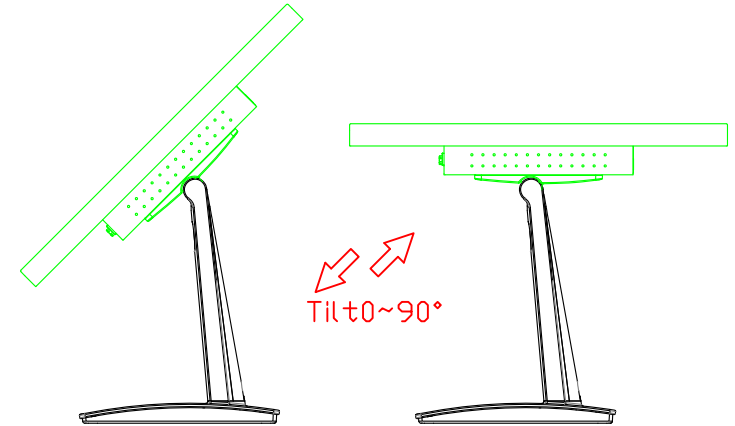

AIM-TM5R215-R05W Y

3 Year Warranty
LCD Panel 1 Year

21.5" Touch Monitor.
(VESA Mount)

AIM-TMxxxx215-R05W

X type mount (Default)

Range 8mm (Option)

21.5" Embedded Touch Monitor.
(Open Frame)

AIM-TMOPxxxx215-R05W

21.5" Desktop Touch Monitor.
(Foldable Stand)

AIM-TMxxxx215-R05W A

21.5" Desktop Touch Monitor.
(Photo Stand)

AIM-TMxxxx215-R05W P

21.5" Desktop Touch Monitor.
(PDS Stand)

AIM-TMxxx215-R05W V

21.5" Desktop Touch Monitor.
(Ergonomic Stand)