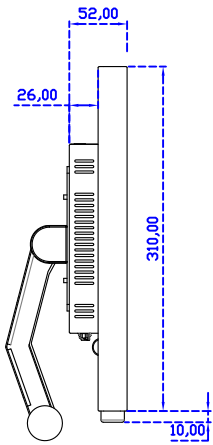

21.5" Resistive Single Touch Monitor

Display Specifications :

Active Area	476 × 268 mm
Pixel Pitch	0.24795 × 0.24795 mm
Brightness	500 cd/m ²
Contrast Ratio	1000 : 1
Resolution	1920 x 1080 (Full HD)
Viewing Angle	L/R178° ; U/D178°
Response Time	14ms (Tr + Tf)
Display Colors	16.7M
Display Modes	640×480 ; 800×600 ; 1024×768 ; 1280×720 ; 1280×800 ; 1280×1024 ; 1360×768 ; 1440×900 ; 1680×1050 ; 1920×1080
Signal input	VGA ; Audio ; DVI
Speaker	1W (8Ω) × 2
OSD Keyboard	⊙Power ⊙Auto adjust ⊕ ⊖ ⊙Menu
Power Source	DC 12V (DC Jack Φ2.1mm)
Power Consumption	≤26w
Storage 、 Operation	-20~60°C ; 0~50°C
VESA	75×75 ; 100×100 mm
Casing Colors	Black (OEM other colors)
Casing Size 、 Weight	515 × 310 × 52 mm ; 5.6 kg (W×H×D) (Without Stand)
Carton 、 gross weight	700 × 390 × 170 mm ; 7.1 kg (W×H×D)
Accessory	VGA cable / Audio cable / AC90~260V Adapter / Power cable / USB or RS232 cable / Touch pen / Cleaning wipes / Driver Disk ※DVI cable (Optional)

AIM-TM5R215-R05W Y

3 Year Warranty
LCD Panel 1 Year

21.5" Touch Monitor.
(VESA Mount)

AIM-TMxxxx215-R05W

X type mount (Default)

Range 8mm (Option)

21.5" Embedded Touch Monitor.
(Open Frame)

AIM-TMOPxxxx215-R05W

21.5" Desktop Touch Monitor.
(Foldable Stand)

AIM-TMxxxx215-R05W A

21.5" Desktop Touch Monitor.
(Photo Stand)

AIM-TMxxxx215-R05W P

21.5" Desktop Touch Monitor.
(PDS Stand)

AIM-TMxxx215-R05W V

21.5" Desktop Touch Monitor.
(Ergonomic Stand)