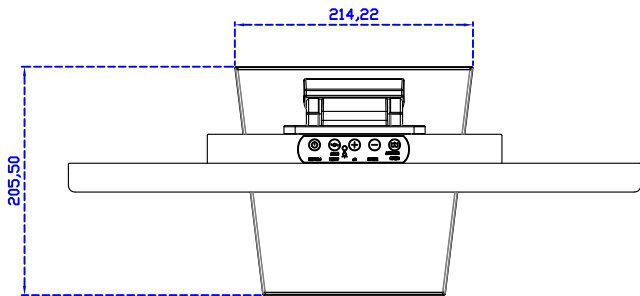

AIM-TM5R215-R05W Y

3 Year Warranty
LCD Panel 1 Year

21.5" Touch Monitor.
(VESA Mount)

AIM-TMxxxx215-R05W

X type mount (Default)

Range 8mm (Option)

21.5" Embedded Touch Monitor.
(Open Frame)

AIM-TMOPxxxx215-R05W

21.5" Desktop Touch Monitor.
(Foldable Stand)

AIM-TMxxxx215-R05W A

21.5" Desktop Touch Monitor.
(Photo Stand)

AIM-TMxxxx215-R05W P

21.5" Desktop Touch Monitor.
(PDS Stand)

AIM-TMxxx215-R05W V

21.5" Desktop Touch Monitor.
(Ergonomic Stand)