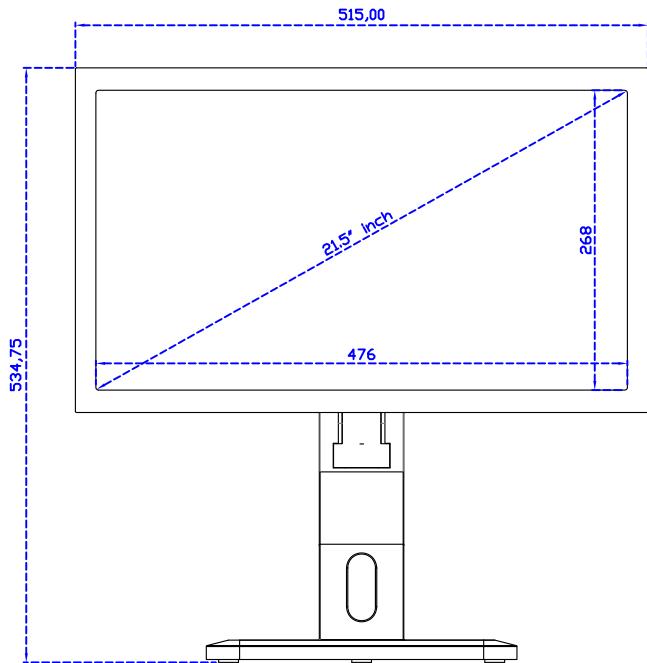

21.5" Resistive Single Touch Monitor

Display Specifications :

Active Area	476 × 268 mm
Pixel Pitch	0.24795 × 0.24795 mm
Brightness	500 cd/m ²
Contrast Ratio	1000 : 1
Resolution	1920 x 1080 (Full HD)
Viewing Angle	L/R178° ; U/D178°
Response Time	14ms (Tr + Tf)
Display Colors	16.7M
Display Modes	640×480 ; 800×600 ; 1024×768 ; 1280×720 ; 1280×800 ; 1280×1024 ; 1360×768 ; 1440×900 ; 1680×1050 ; 1920×1080
Signal input	VGA ; Audio ; DVI
Speaker	1W (8Ω) × 2
OSD Keyboard	⊙Power ⊙Auto adjust ⊕ ⊖ ⊙Menu
Power Source	DC 12V (DC Jack Φ2.1mm)
Power Consumption	≤26w
Storage 、 Operation	-20~60°C ; 0~50°C
VESA	75×75 ; 100×100 mm
Casing Colors	Black (OEM other colors)
Casing Size 、 Weight	515 × 310 × 52 mm ; 5.6 kg (W×H×D) (Without Stand)
Carton 、 gross weight	700 × 390 × 170 mm ; 7.1 kg (W×H×D)
Accessory	VGA cable / Audio cable / AC90~260V Adapter / Power cable / USB or RS232 cable / Touch pen / Cleaning wipes / Driver Disk ※DVI cable (Optional)

AIM-TM5R215-R05W Y

3 Year Warranty
LCD Panel 1 Year

21.5" Touch Monitor.
(VESA Mount)

AIM-TMxxxx215-R05W

X type mount (Default)

Range 8mm (Option)

21.5" Embedded Touch Monitor.
(Open Frame)

AIM-TMOPxxxx215-R05W

21.5" Desktop Touch Monitor.
(Foldable Stand)

AIM-TMxxxx215-R05W A

21.5" Desktop Touch Monitor.
(Photo Stand)

AIM-TMxxxx215-R05W P

21.5" Desktop Touch Monitor.
(PDS Stand)

AIM-TMxxx215-R05W V

21.5" Desktop Touch Monitor.
(Ergonomic Stand)