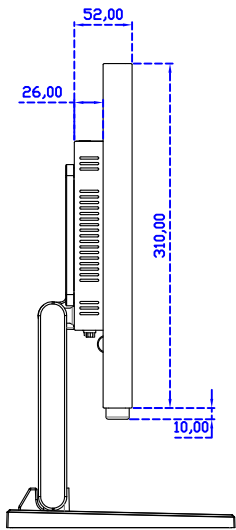

21.5" Resistive Single Touch Monitor

Display Specifications :

Active Area	476 × 268 mm
Pixel Pitch	0.24795 × 0.24795 mm
Brightness	500 cd/m ²
Contrast Ratio	1000 : 1
Resolution	1920 x 1080 (Full HD)
Viewing Angle	L/R178° ; U/D178°
Response Time	14ms (Tr + Tf)
Display Colors	16.7M
Display Modes	640×480 ; 800×600 ; 1024×768 ; 1280×720 ; 1280×800 ; 1280×1024 ; 1360×768 ; 1440×900 ; 1680×1050 ; 1920×1080
Signal input	VGA ; Audio ; DVI
Speaker	1W (8Ω) × 2
OSD Keyboard	⊙Power ⊙Auto adjust ⊕ ⊖ ⊙Menu
Power Source	DC 12V (DC Jack Φ2.1mm)
Power Consumption	≤26w
Storage 、 Operation	-20~60°C ; 0~50°C
VESA	75×75 ; 100×100 mm
Casing Colors	Black (OEM other colors)
Casing Size 、 Weight	515 × 310 × 52 mm ; 5.6 kg (W×H×D) (Without Stand)
Carton 、 gross weight	700 × 390 × 170 mm ; 7.1 kg (W×H×D)
Accessory	VGA cable / Audio cable / AC90~260V Adapter / Power cable / USB or RS232 cable / Touch pen / Cleaning wipes / Driver Disk ※DVI cable (Optional)

AIM-TM5R215-R05W Y

3 Year Warranty
LCD Panel 1 Year

21.5" Touch Monitor.
(VESA Mount)

AIM-TMxxxx215-R05W

X type mount (Default)

Range 8mm (Option)

21.5" Embedded Touch Monitor.
(Open Frame)

AIM-TMOPxxxx215-R05W

21.5" Desktop Touch Monitor.
(Foldable Stand)

AIM-TMxxxx215-R05W A

21.5" Desktop Touch Monitor.
(Photo Stand)

AIM-TMxxxx215-R05W P

21.5" Desktop Touch Monitor.
(PDS Stand)

AIM-TMxxx215-R05W V

21.5" Desktop Touch Monitor.
(Ergonomic Stand)