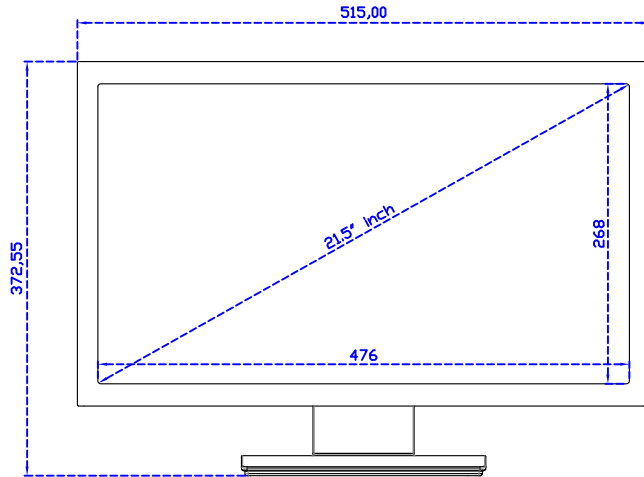

21.5" Resistive Single Touch Monitor

Display Specifications :

Active Area	476 × 268 mm
Pixel Pitch	0.24795 × 0.24795 mm
Brightness	500 cd/m ²
Contrast Ratio	1000 : 1
Resolution	1920 x 1080 (Full HD)
Viewing Angle	L/R178° ; U/D178°
Response Time	14ms (Tr + Tf)
Display Colors	16.7M
Display Modes	640×480 ; 800×600 ; 1024×768 ; 1280×720 ; 1280×800 ; 1280×1024 ; 1360×768 ; 1440×900 ; 1680×1050 ; 1920×1080
Signal input	VGA ; Audio ; DVI
Speaker	1W (8Ω) × 2
OSD Keyboard	⊙Power ⊙Auto adjust ⊕ ⊖ ⊙Menu
Power Source	DC 12V (DC Jack Φ2.1mm)
Power Consumption	≤26w
Storage 、 Operation	-20~60°C ; 0~50°C
VESA	75×75 ; 100×100 mm
Casing Colors	Black (OEM other colors)
Casing Size 、 Weight	515 × 310 × 52 mm ; 5.6 kg (W×H×D) (Without Stand)
Carton 、 gross weight	700 × 390 × 170 mm ; 7.1 kg (W×H×D)
Accessory	VGA cable / Audio cable / AC90~260V Adapter / Power cable / USB or RS232 cable / Touch pen / Cleaning wipes / Driver Disk ※DVI cable (Optional)

AIM-TM5R215-R05W Y

3 Year Warranty
LCD Panel 1 Year

21.5" Touch Monitor.
(VESA Mount)

AIM-TMxxxx215-R05W

X type mount (Default)

Range 8mm (Option)

21.5" Embedded Touch Monitor.
(Open Frame)

AIM-TMOPxxxx215-R05W

21.5" Desktop Touch Monitor.
(Foldable Stand)

AIM-TMxxxx215-R05W A

21.5" Desktop Touch Monitor.
(Photo Stand)

AIM-TMxxxx215-R05W P

21.5" Desktop Touch Monitor.
(PDS Stand)

AIM-TMxxx215-R05W V

21.5" Desktop Touch Monitor.
(Ergonomic Stand)