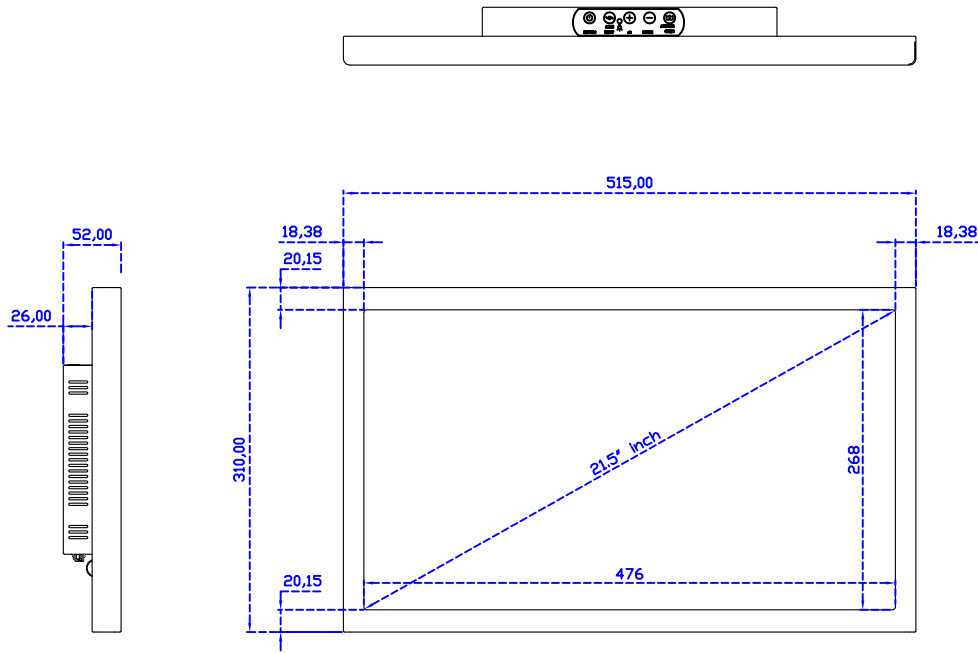

21.5" Resistive Single Touch Monitor

Display Specifications :

Active Area	476 × 268 mm
Pixel Pitch	0.24795 × 0.24795 mm
Brightness	500 cd/m ²
Contrast Ratio	1000 : 1
Resolution	1920 x 1080 (Full HD)
Viewing Angle	L/R178° ; U/D178°
Response Time	14ms (Tr + Tf)
Display Colors	16.7M
Display Modes	640×480 ; 800×600 ; 1024×768 ; 1280×720 ; 1280×800 ; 1280×1024 ; 1360×768 ; 1440×900 ; 1680×1050 ; 1920×1080
Signal input	VGA ; Audio ; DVI
Speaker	1W (8Ω) × 2
OSD Keyboard	⊙Power ⊙Auto adjust ⊕ ⊖ ⊙Menu
Power Source	DC 12V (DC Jack Φ2.1mm)
Power Consumption	≤26w
Storage 、 Operation	-20~60°C ; 0~50°C
VESA	75×75 ; 100×100 mm
Casing Colors	Black (OEM other colors)
Casing Size 、 Weight	515 × 310 × 52 mm ; 5.6 kg (W×H×D) (Without Stand)
Carton 、 gross weight	700 × 390 × 170 mm ; 7.1 kg (W×H×D)
Accessory	VGA cable / Audio cable / AC90~260V Adapter / Power cable / USB or RS232 cable / Touch pen / Cleaning wipes / Driver Disk ※DVI cable (Optional)

AIM-TM5R215-R05W Y

3 Year Warranty
LCD Panel 1 Year

21.5" Touch Monitor.
(VESA Mount)

AIM-TMxxxx215-R05W

X type mount (Default)

Range 8mm (Option)

21.5" Embedded Touch Monitor.
(Open Frame)

AIM-TMOPxxxx215-R05W

21.5" Desktop Touch Monitor.
(Foldable Stand)

AIM-TMxxxx215-R05W A

21.5" Desktop Touch Monitor.
(Photo Stand)

AIM-TMxxxx215-R05W P

21.5" Desktop Touch Monitor.
(PDS Stand)

AIM-TMxxx215-R05W V

21.5" Desktop Touch Monitor.
(Ergonomic Stand)