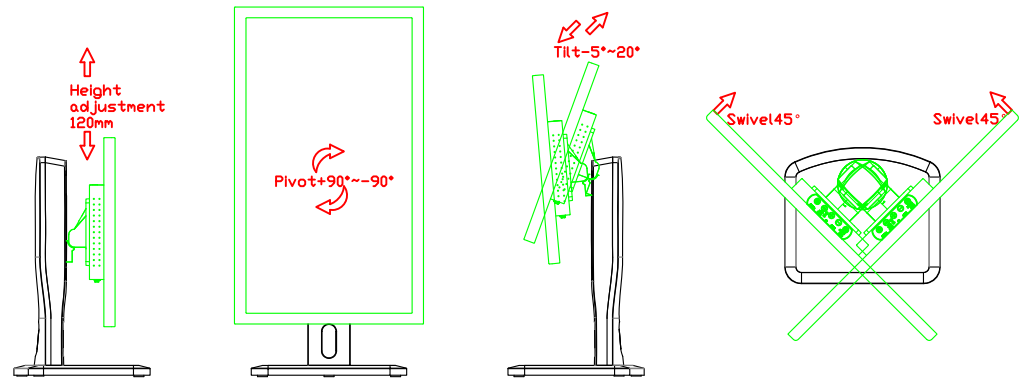

21.5" Desktop Touch Monitor.
(Foldable Stand)

AIM-TMxxxx215-R05W A

21.5" Desktop Touch Monitor.
(Photo Stand)

AIM-TMxxxx215-R05W P

21.5" Desktop Touch Monitor.
(PDS Stand)

AIM-TMxxx215-R05W V

21.5" Desktop Touch Monitor.
(Ergonomic Stand)