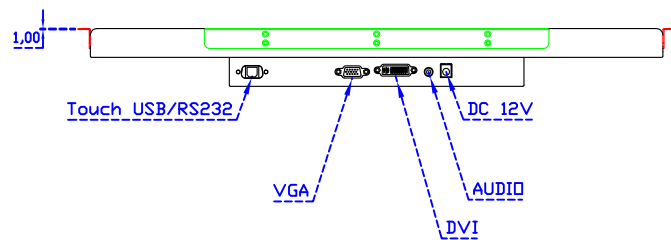

AIM-TM5R215-R05W V

Software Feature :

Calibration	Fast full oriental 4 points position
Compensation	Edge compensation. Accuracy 25 points linearity compensation
Draw Test	Position and linearity verification
Controller	Support multiple controllers
Languages	English · Simple Chinese · Traditional Chinese · Japanese · French · German · Spanish · Korean · Arabic · Czech · Danish · Dutch · Greek · Hungarian · Italian · Norwegian · Russian · Polish · Portuguese · Slovenian · Swedish · Thai · Turkish
Mouse Emulator	Right / left button emulation. Auto Right / left Click (PDA function)
Touch Style	Drawing a Mode · button a Mode · Touch Off/ on Switch
Double Click	Configurable double click speed · Configurable double click area
Sound Modes	No sound · Touch down · Touch up
COM Port Support	COM1 ~ COM255 for Windows and Linux COM1 ~ COM8 for MS- DOS
Display Support	display rotation · Support multiple monitors
Support O.S	All Windows-32/64bit O.S Android ; Linux ; MAC

AIM-TM5R215-R05W Y

3 Year Warranty
LCD Panel 1 Year

21.5" Touch Monitor.
(VESA Mount)

AIM-TMxxxx215-R05W

X type mount (Default)

Range 8mm (Option)

21.5" Embedded Touch Monitor.
(Open Frame)

AIM-TMOPxxxx215-R05W

21.5" Desktop Touch Monitor.
(Foldable Stand)

AIM-TMxxxx215-R05W A

21.5" Desktop Touch Monitor.
(Photo Stand)

AIM-TMxxxx215-R05W P

21.5" Desktop Touch Monitor.
(PDS Stand)

AIM-TMxxx215-R05W V

21.5" Desktop Touch Monitor.
(Ergonomic Stand)