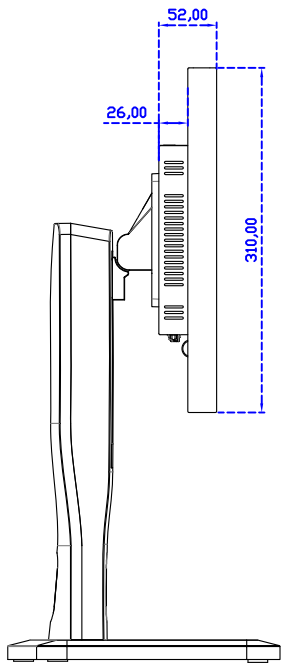

21.5" Resistive Single Touch Monitor

Display Specifications :

Active Area	476 × 268 mm
Pixel Pitch	0.24795 × 0.24795 mm
Brightness	500 cd/m ²
Contrast Ratio	1000 : 1
Resolution	1920 x 1080 (Full HD)
Viewing Angle	L/R178° ; U/D178°
Response Time	14ms (Tr + Tf)
Display Colors	16.7M
Display Modes	640×480 ; 800×600 ; 1024×768 ; 1280×720 ; 1280×800 ; 1280×1024 ; 1360×768 ; 1440×900 ; 1680×1050 ; 1920×1080
Signal input	VGA ; Audio ; DVI
Speaker	1W (8Ω) × 2
OSD Keyboard	⊙Power ⊙Auto adjust ⊕ ⊖ ⊙Menu
Power Source	DC 12V (DC Jack Φ2.1mm)
Power Consumption	≤26w
Storage 、 Operation	-20~60°C ; 0~50°C
VESA	75×75 ; 100×100 mm
Casing Colors	Black (OEM other colors)
Casing Size 、 Weight	515 × 310 × 52 mm ; 5.6 kg (W×H×D) (Without Stand)
Carton 、 gross weight	700 × 390 × 170 mm ; 7.1 kg (W×H×D)
Accessory	VGA cable / Audio cable / AC90~260V Adapter / Power cable / USB or RS232 cable / Touch pen / Cleaning wipes / Driver Disk ※DVI cable (Optional)

AIM-TM5R215-R05W Y

3 Year Warranty
LCD Panel 1 Year

21.5" Touch Monitor.
(VESA Mount)

AIM-TMxxxx215-R05W

X type mount (Default)

Range 8mm (Option)

21.5" Embedded Touch Monitor.
(Open Frame)

AIM-TMOPxxxx215-R05W

21.5" Desktop Touch Monitor.
(Foldable Stand)

AIM-TMxxxx215-R05W A

21.5" Desktop Touch Monitor.
(Photo Stand)

AIM-TMxxxx215-R05W P

21.5" Desktop Touch Monitor.
(PDS Stand)

AIM-TMxxx215-R05W V

21.5" Desktop Touch Monitor.
(Ergonomic Stand)

AIM-TMxxxx215-R05W Y