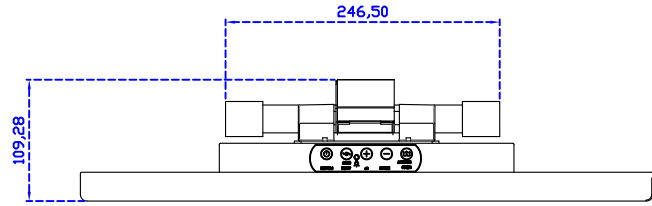

AIM-TM5R215-R05W Y

3 Year Warranty
LCD Panel 1 Year

21.5" Touch Monitor.
(VESA Mount)

AIM-TMxxxx215-R05W

X type mount (Default)

Range 8mm (Option)

21.5" Embedded Touch Monitor.
(Open Frame)

AIM-TMOPxxxx215-R05W

21.5" Desktop Touch Monitor.
(Foldable Stand)

AIM-TMxxxx215-R05W A

21.5" Desktop Touch Monitor.
(Photo Stand)

AIM-TMxxxx215-R05W P

21.5" Desktop Touch Monitor.
(PDS Stand)

AIM-TMxxx215-R05W V

21.5" Desktop Touch Monitor.
(Ergonomic Stand)