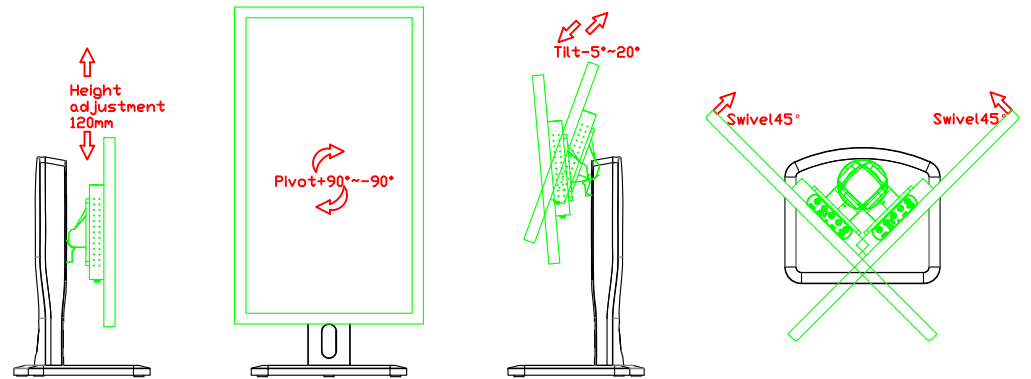

21.5" Desktop Touch Monitor.
(Foldable Stand)

AIM-TMxxxx215-R05W A

21.5" Desktop Touch Monitor.
(Photo Stand)

AIM-TMxxxx215-R05W P

21.5" Desktop Touch Monitor.
(PDS Stand)

AIM-TMxxxx215-R05W V

21.5" Desktop Touch Monitor.
(Ergonomic Stand)