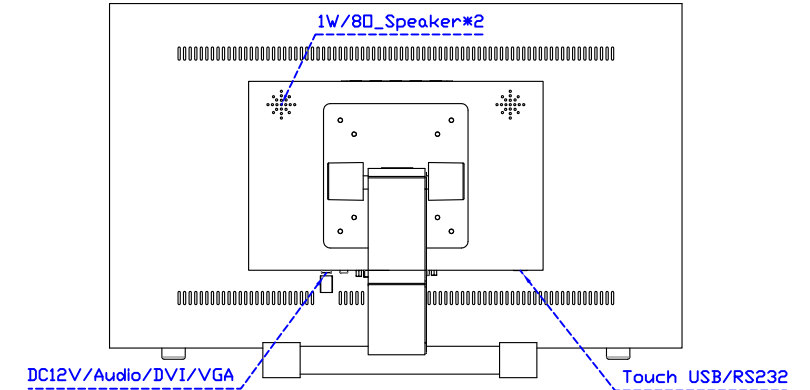

AIM-TM5R215-R05W V

AIM-TM5R215-R05W Y

3 Year Warranty
LCD Panel 1 Year

21.5" Touch Monitor.
 (VESA Mount)

AIM-TMxxxx215-R05W

X type mount (Default)

21.5" Embedded Touch Monitor.
(Open Frame)

AIM-TMOPxxxx215-R05W

21.5" Desktop Touch Monitor.
(Foldable Stand)

AIM-TMxxxx215-R05W A

21.5" Desktop Touch Monitor.
(Photo Stand)

AIM-TMxxxx215-R05W P

21.5" Desktop Touch Monitor.
(PDS Stand)

AIM-TMxxxx215-R05W V

21.5" Desktop Touch Monitor.
(Ergonomic Stand)