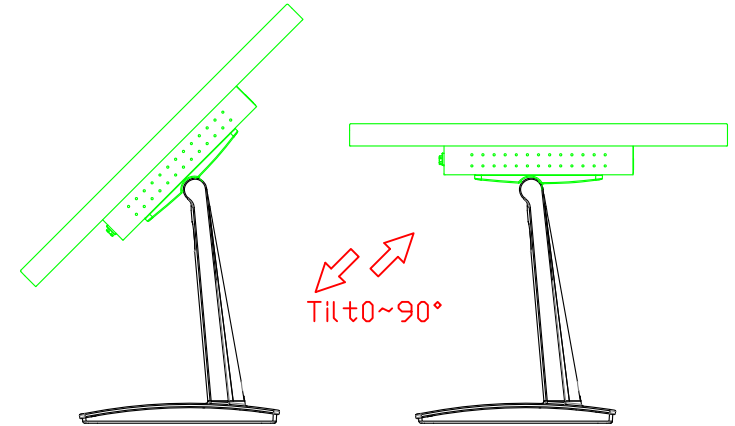

AIM-TM5R215-R05W V

AIM-TM5R215-R05W Y

3 Year Warranty
LCD Panel 1 Year

21.5" Touch Monitor.
 (VESA Mount)

AIM-TMxxxx215-R05W

X type mount (Default)

21.5" Embedded Touch Monitor.
(Open Frame)

AIM-TMOPxxxx215-R05W

21.5" Desktop Touch Monitor.
(Foldable Stand)

AIM-TMxxxx215-R05W A

21.5" Desktop Touch Monitor.
(Photo Stand)

AIM-TMxxxx215-R05W P

21.5" Desktop Touch Monitor.
(PDS Stand)

AIM-TMxxxx215-R05W V

21.5" Desktop Touch Monitor.
(Ergonomic Stand)