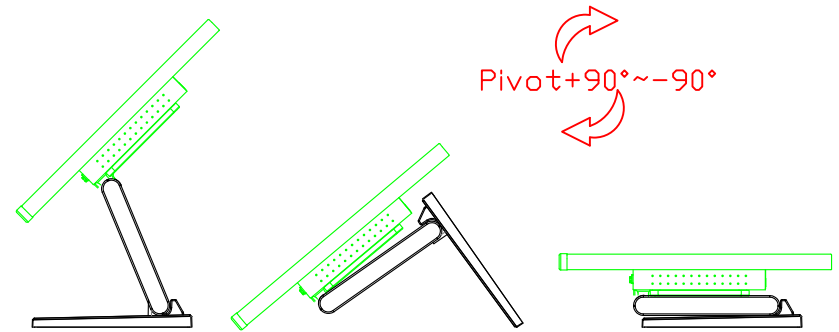

AIM-TM5R215-R05W V

AIM-TM5R215-R05W Y

3 Year Warranty
LCD Panel 1 Year

21.5" Touch Monitor.
 (VESA Mount)

AIM-TMxxxx215-R05W

X type mount (Default)

21.5" Embedded Touch Monitor.
(Open Frame)

AIM-TMOPxxxx215-R05W

21.5" Desktop Touch Monitor.
(Foldable Stand)

AIM-TMxxxx215-R05W A

21.5" Desktop Touch Monitor.
(Photo Stand)

AIM-TMxxxx215-R05W P

21.5" Desktop Touch Monitor.
(PDS Stand)

AIM-TMxxxx215-R05W V

21.5" Desktop Touch Monitor.
(Ergonomic Stand)