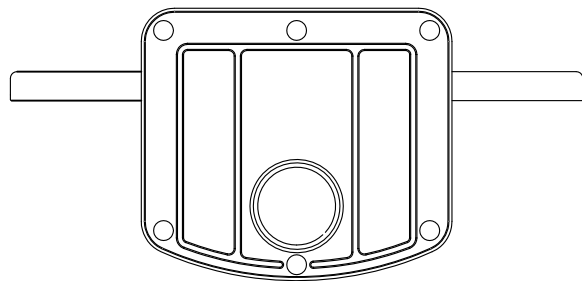

21.5" Desktop Touch Monitor.
(Foldable Stand)

AIM-TMxxxx215-R05W A

21.5" Desktop Touch Monitor.
(Photo Stand)

AIM-TMxxxx215-R05W P

21.5" Desktop Touch Monitor.
(PDS Stand)

AIM-TMxxxx215-R05W V

21.5" Desktop Touch Monitor.
(Ergonomic Stand)