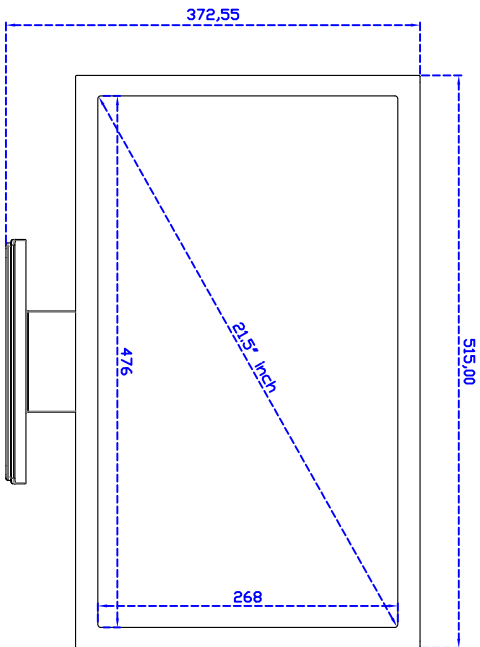

21.5" Desktop Touch Monitor.

AIM-TMxxxxx215-R05wv