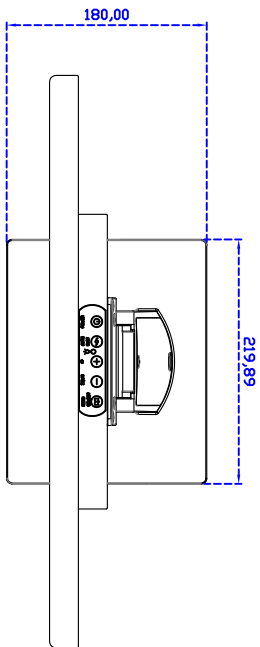

21.5" Desktop Touch Monitor.

AIM-TMxxxxx215-R05wv