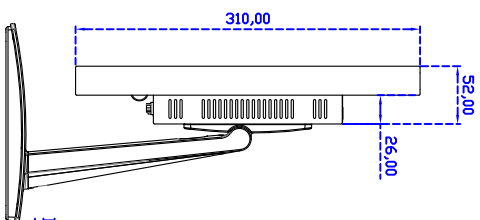

21.5" Desktop Touch Monitor.

AIM-TMxxxxx215-R05wv