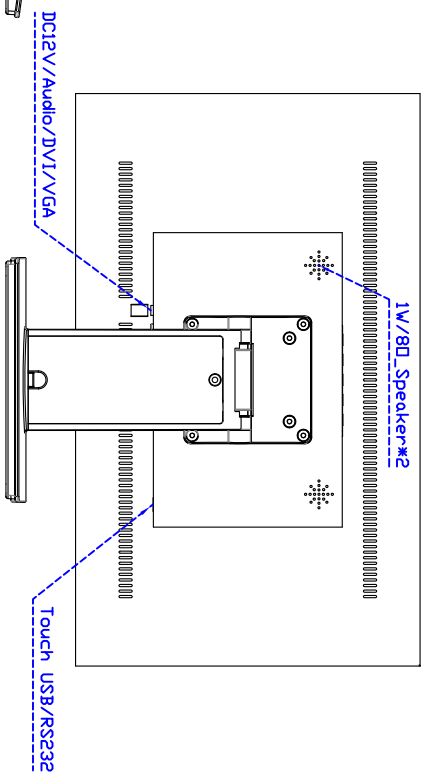

21.5" Desktop Touch Monitor.

AIM-TMxxxxx215-R05wv