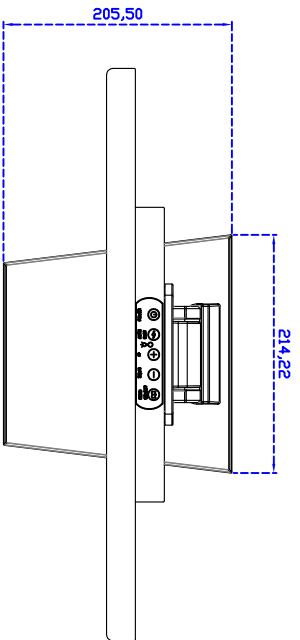

21.5" Desktop Touch Monitor.

AIM-TMxxxx215-R05WA