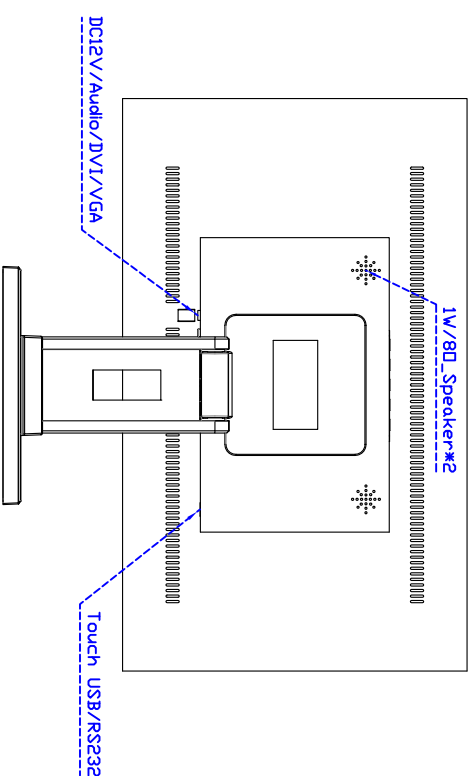

21.5" Desktop Touch Monitor.

AIM-TMxxxx215-R05WA