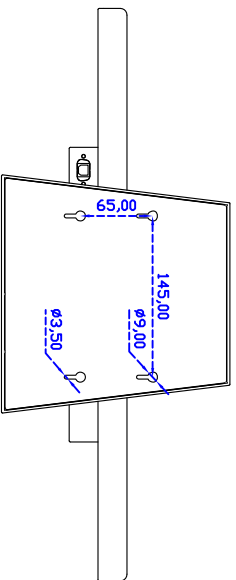

21.5" Desktop Touch Monitor.

AIM-TMxxxx215-R05WA