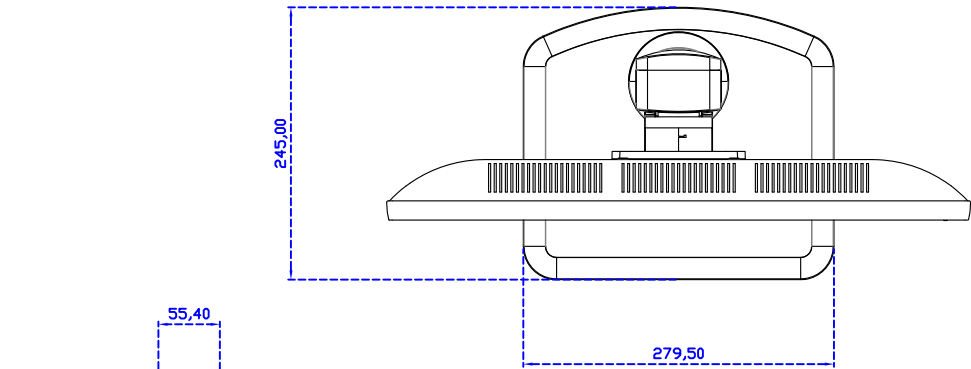

AIM-TM5R215-Y03W

3 Year Warranty
LCD Panel 1 Year

21.5" Touch Monitor,
(VESA Mount)

AIM-TM5R215-G03W N

21.5" Desktop Touch Monitor.
(POS Stand)

AIM-TM5R215-V03W

21.5" Desktop Touch Monitor.
(Ergonomic Stand)