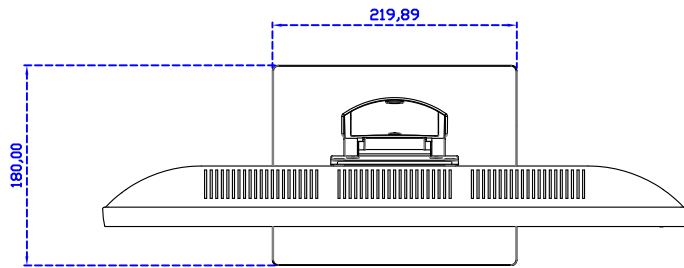

AIM-TM5R215-Y03W

3 Year Warranty
LCD Panel 1 Year

21.5" Touch Monitor,
(VESA Mount)

AIM-TM5R215-G03W N

21.5" Desktop Touch Monitor.
(POS Stand)

AIM-TM5R215-V03W

21.5" Desktop Touch Monitor.
(Ergonomic Stand)