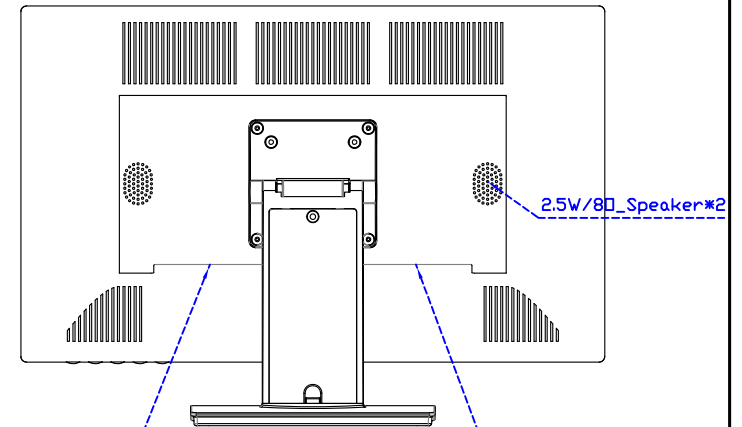

AIM-TM5R215-Y03W

3 Year Warranty
LCD Panel 1 Year

21.5" Touch Monitor,
(VESA Mount)

AIM-TM5R215-G03W N

21.5" Desktop Touch Monitor.
(POS Stand)

AIM-TM5R215-V03W

21.5" Desktop Touch Monitor.
(Ergonomic Stand)