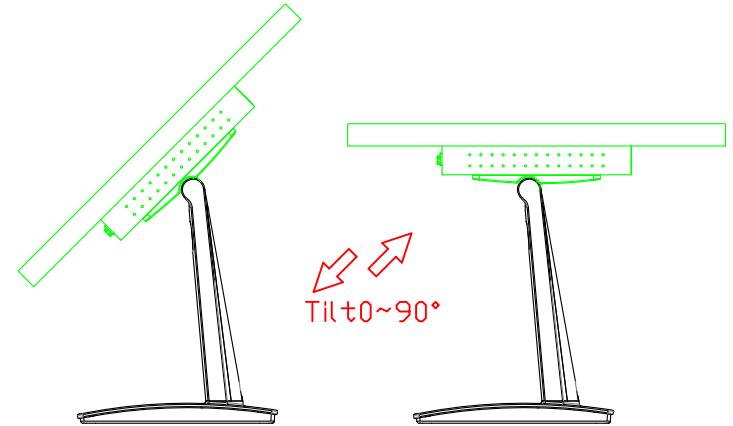

AIM-TM5R215-Y03W

3 Year Warranty
LCD Panel 1 Year

21.5" Touch Monitor,
(VESA Mount)

AIM-TM5R215-G03W N

21.5" Desktop Touch Monitor.
(POS Stand)

AIM-TM5R215-V03W

21.5" Desktop Touch Monitor.
(Ergonomic Stand)