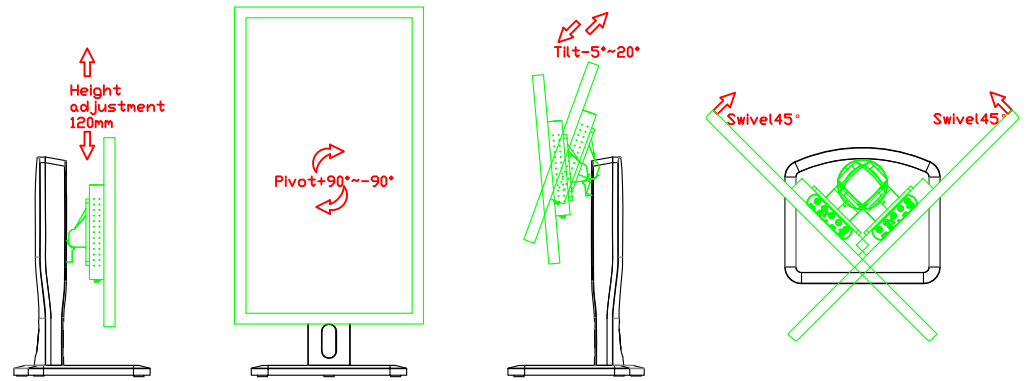

AIM-TM5R215-Y03W

3 Year Warranty
LCD Panel 1 Year

21.5" Touch Monitor,
(VESA Mount)

AIM-TM5R215-G03W N

21.5" Desktop Touch Monitor.
(POS Stand)

AIM-TM5R215-V03W

21.5" Desktop Touch Monitor.
(Ergonomic Stand)