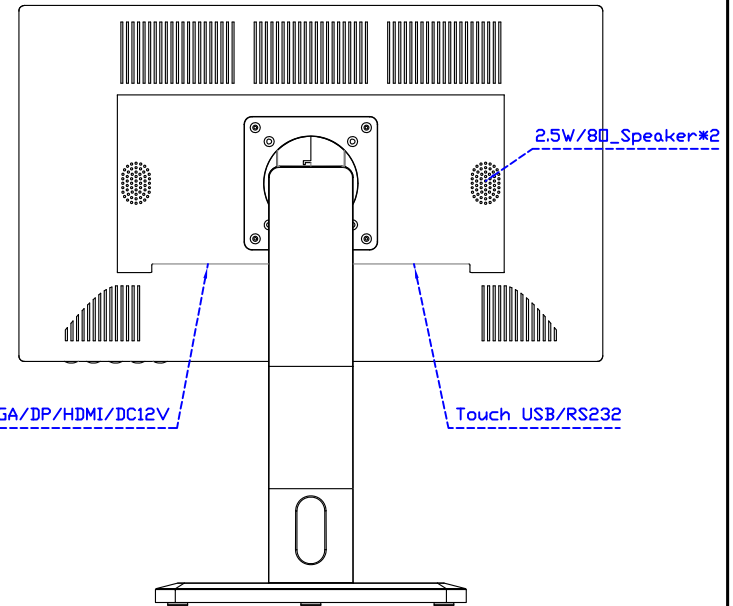

AIM-TM5R215-Y03W

3 Year Warranty
LCD Panel 1 Year

21.5" Touch Monitor,
(VESA Mount)

AIM-TM5R215-G03W N

21.5" Desktop Touch Monitor.
(POS Stand)

AIM-TM5R215-V03W

21.5" Desktop Touch Monitor.
(Ergonomic Stand)