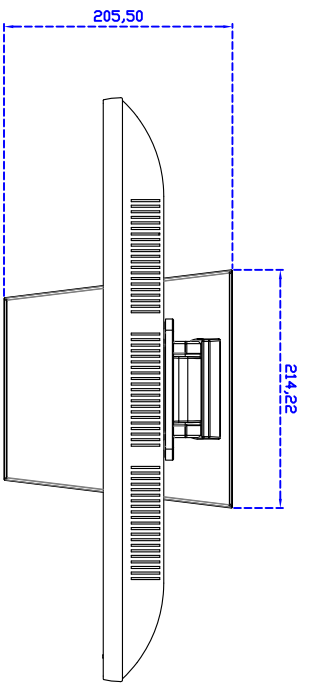

Audic/VGA/DVI/DI12V

Touch USB/RS232

2W/80_Speaker*2

21.5" Desktop Touch Monitor.

AIM-TMSR215-G01W