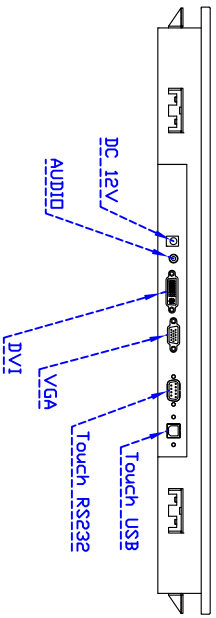

Suggested Wall Thickness: 1-16mm

21.5" Embedded Touch Monitor.

AIM-PMxxxxx215-R21W