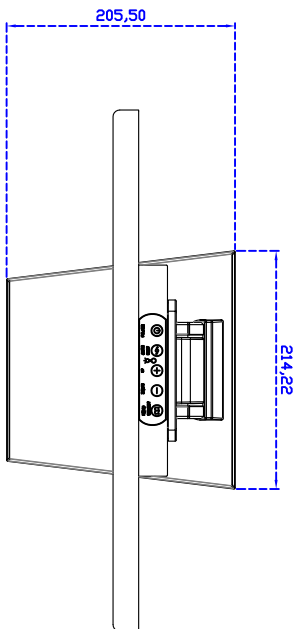

19,5" Desktop Touch Monitor.

AIM-TMxxxx195-R01WA