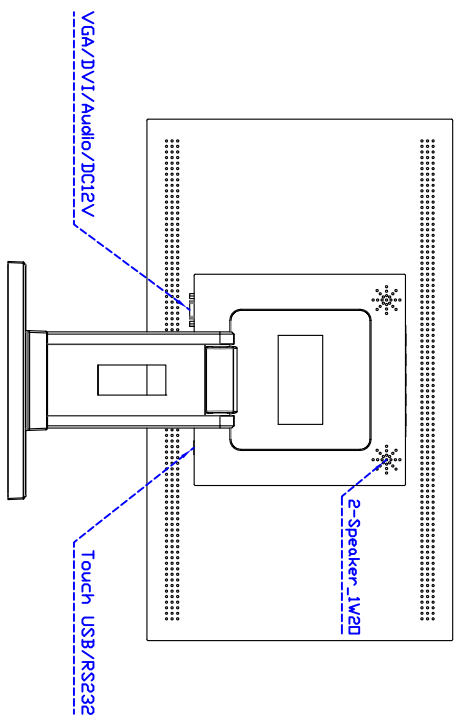

19,5" Desktop Touch Monitor.

AIM-TMxxxx195-R01WA