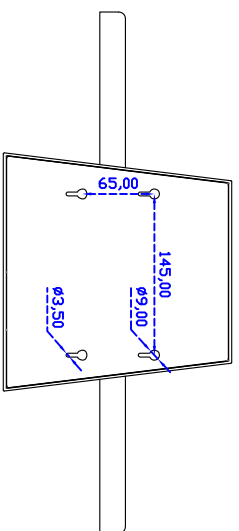

19,5" Desktop Touch Monitor.

AIM-TMxxxx195-R01WA