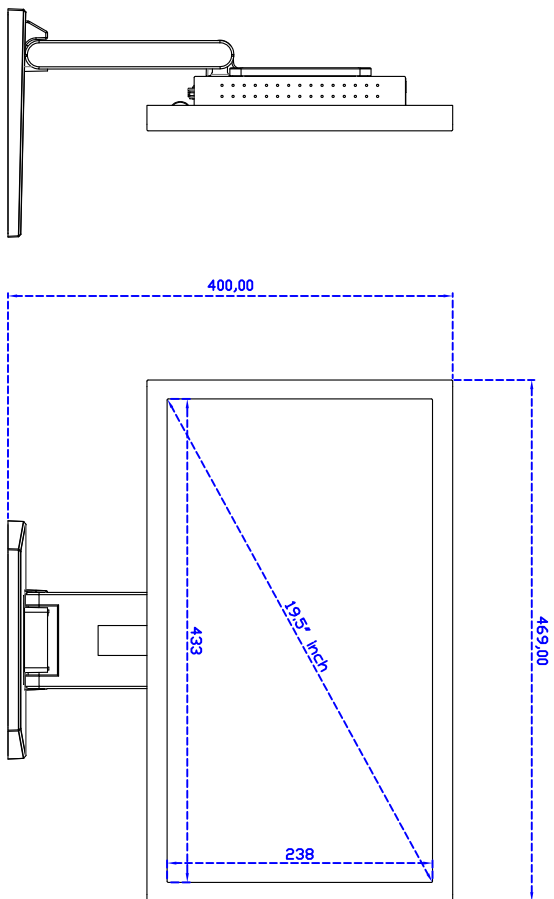

19,5" Desktop Touch Monitor.

AIM-TMxxxx195-R01WA