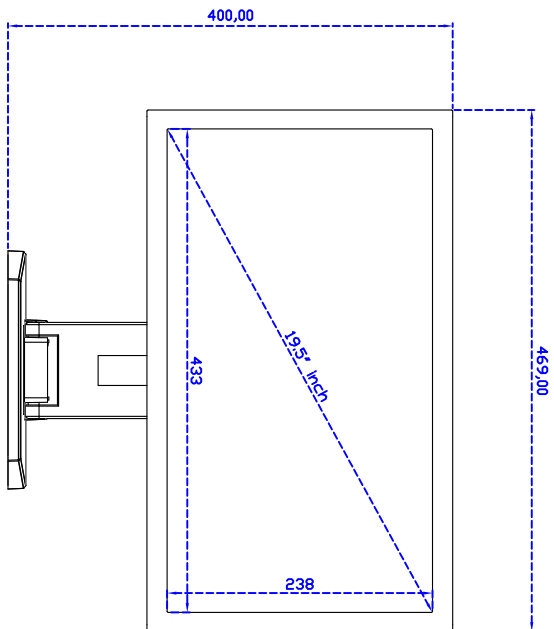

19,5" Desktop Touch Monitor.

AIM-TMxxxx195-R01WA